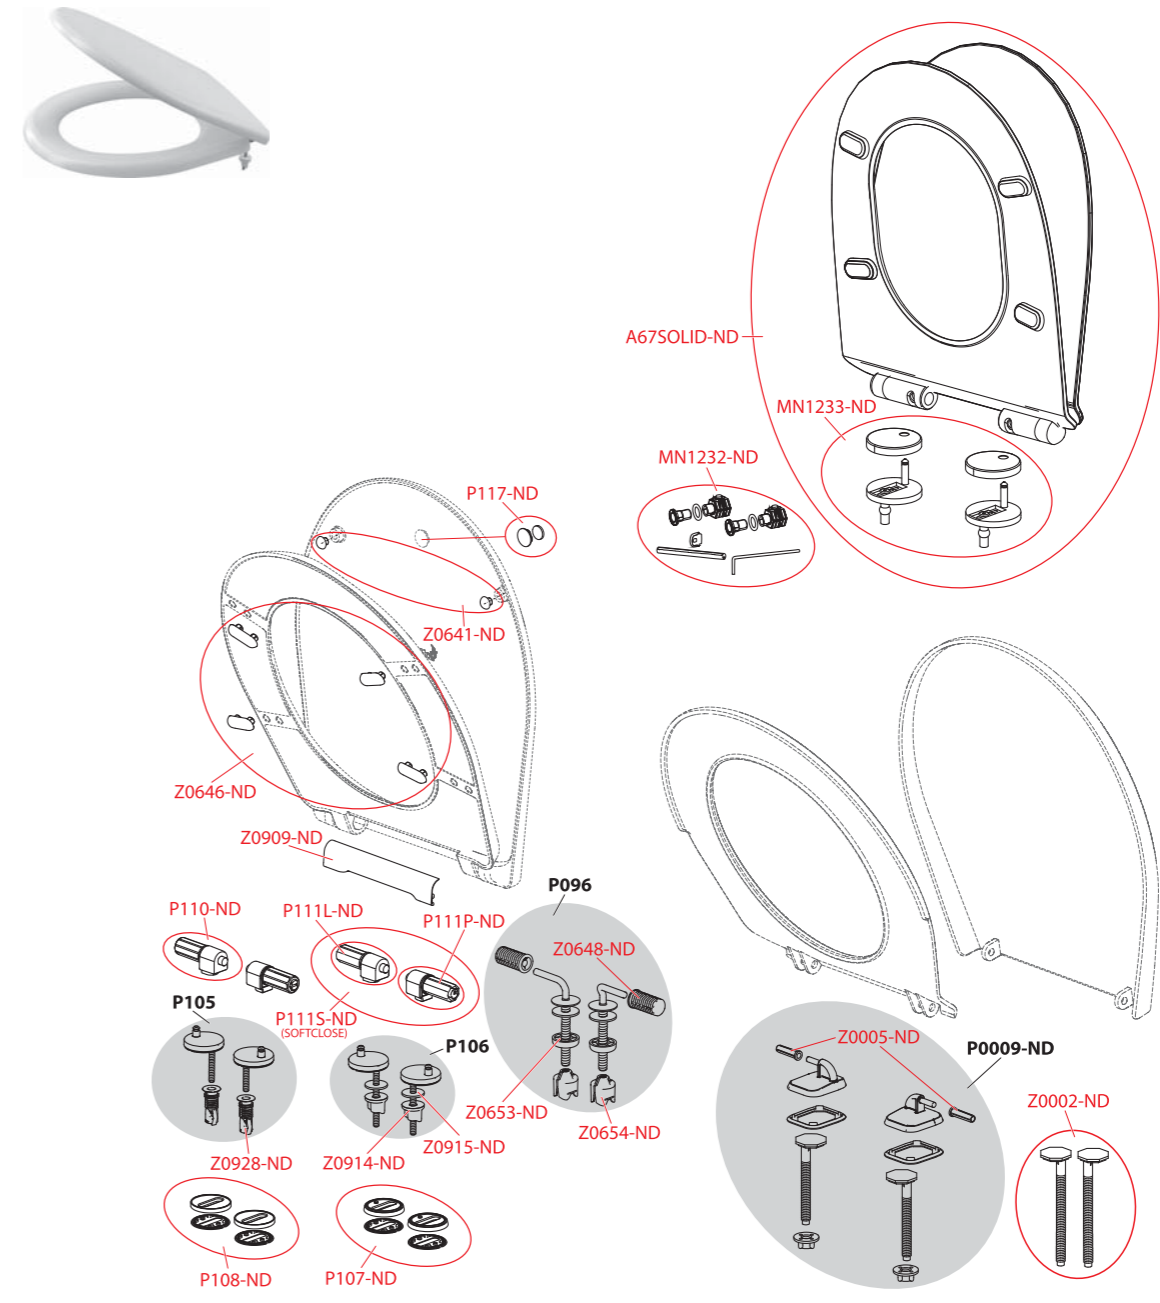

A60, A601, A602, A603, A604, A606, A674S, WC SOLID

Order number	Description
A67SOLID-ND	WC seat SLIM SOFTCLOSE, Duroplast, for WC SOLID
MN1232-ND	Fixation set for WC SOLID
MN1233-ND	Hinges for WC SOLID
P107-ND	Set of pads for hinges P097 and P098
P108-ND	Set of pads for hinges Z0137B-ND and WC seats SLIM
P110-ND	Hinge mechanism
P111L-ND	Hinge mechanism with SOFTCLOSE left
P111P-ND	Hinge mechanism with SOFTCLOSE right
P111S-ND	Hinge mechanism with SOFTCLOSE set
P117-ND	Magnet for potty WC seat
Z0002-ND	Screws for A60, long

Order number	Description
Z0005-ND	WC seat pin
Z0641-ND	WC seat cover stopper
Z0646-ND	WC seat stopper, 4 pcs
Z0648-ND	WC seat hinges insert
Z0653-ND	Quick-lock nut washer
Z0654-ND	Quick-release nut
Z0909-ND	Spacer for WC seat hinge
Z0914-ND	Nut M6 plastic
Z0915-ND	Washer 6,4 plastic
Z0928-ND	Dowel M6 for WC seat