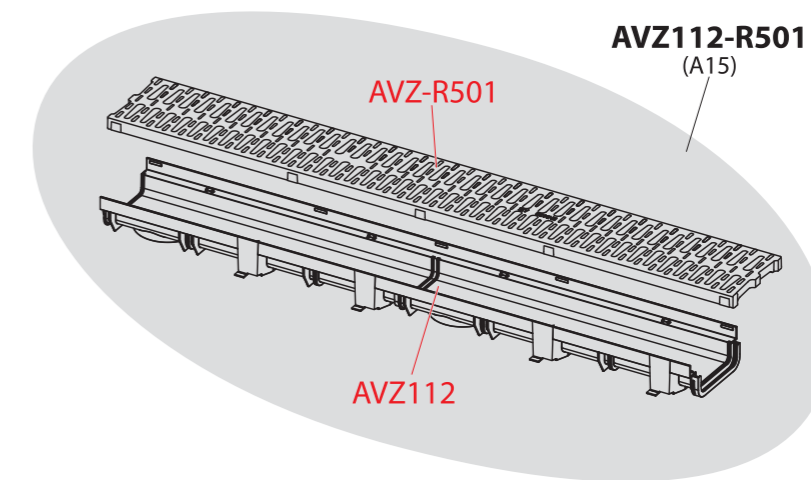

AVZ112-R102, AVZ112-R501

Order number	Description
AVZ-R102	Grating for outdoor drain AVZ102 galvanized "C" profile A15
AVZ-R501	Grating for outdoor drain AVZ112 plastic A15
AVZ112	Low outdoor drain channel 60 mm with plastic grid