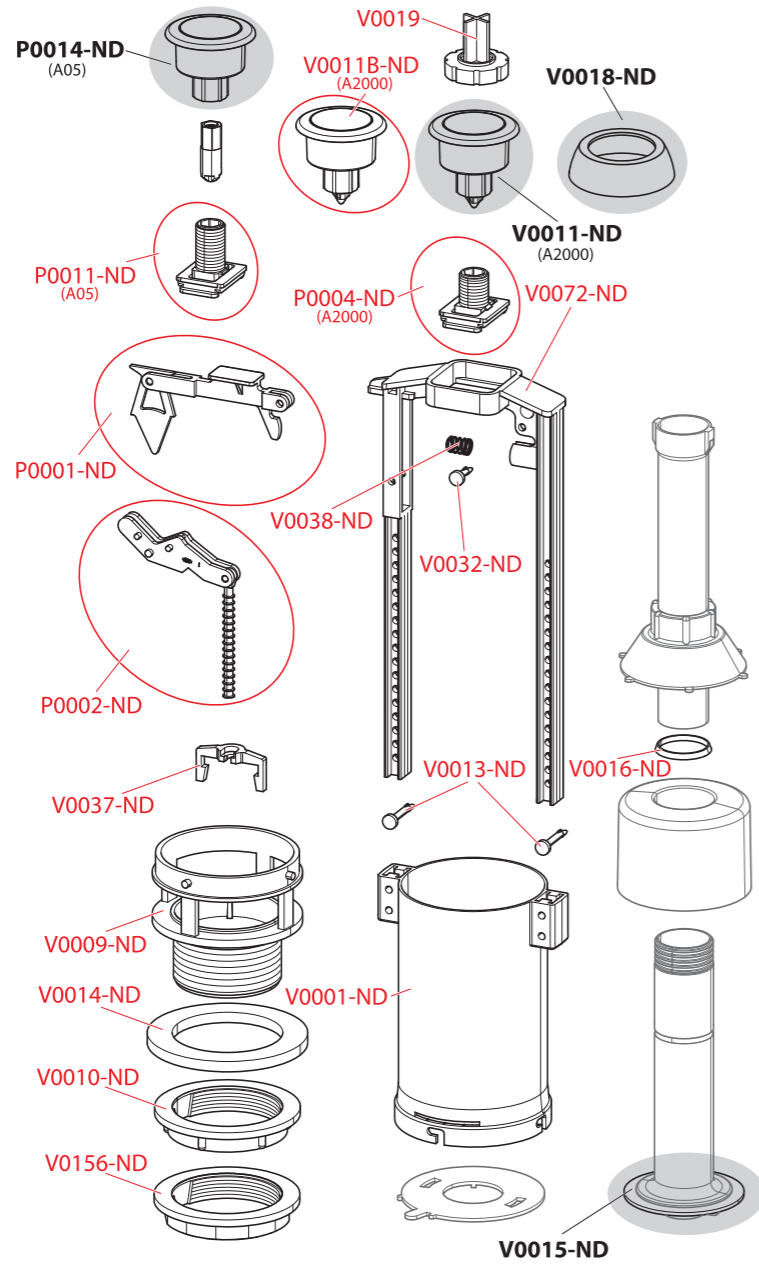

A12, A14

A05, A2000

Order number	Description
P0001-ND	Lever I + handle
P0002-ND	Lever II + pull bar
P0004-ND	Sliding screw + sliding washer (flush valves A200, A04)
P0011-ND	Sliding screw A05 + sliding washer
V0001-ND	Flush valve body
V0009-ND	Waste outlet
V0010-ND	Waste outlet nut TR 60x3
V0011B-ND	Complete flush button white (flush valve A2000)
V0013-ND	Pin 25