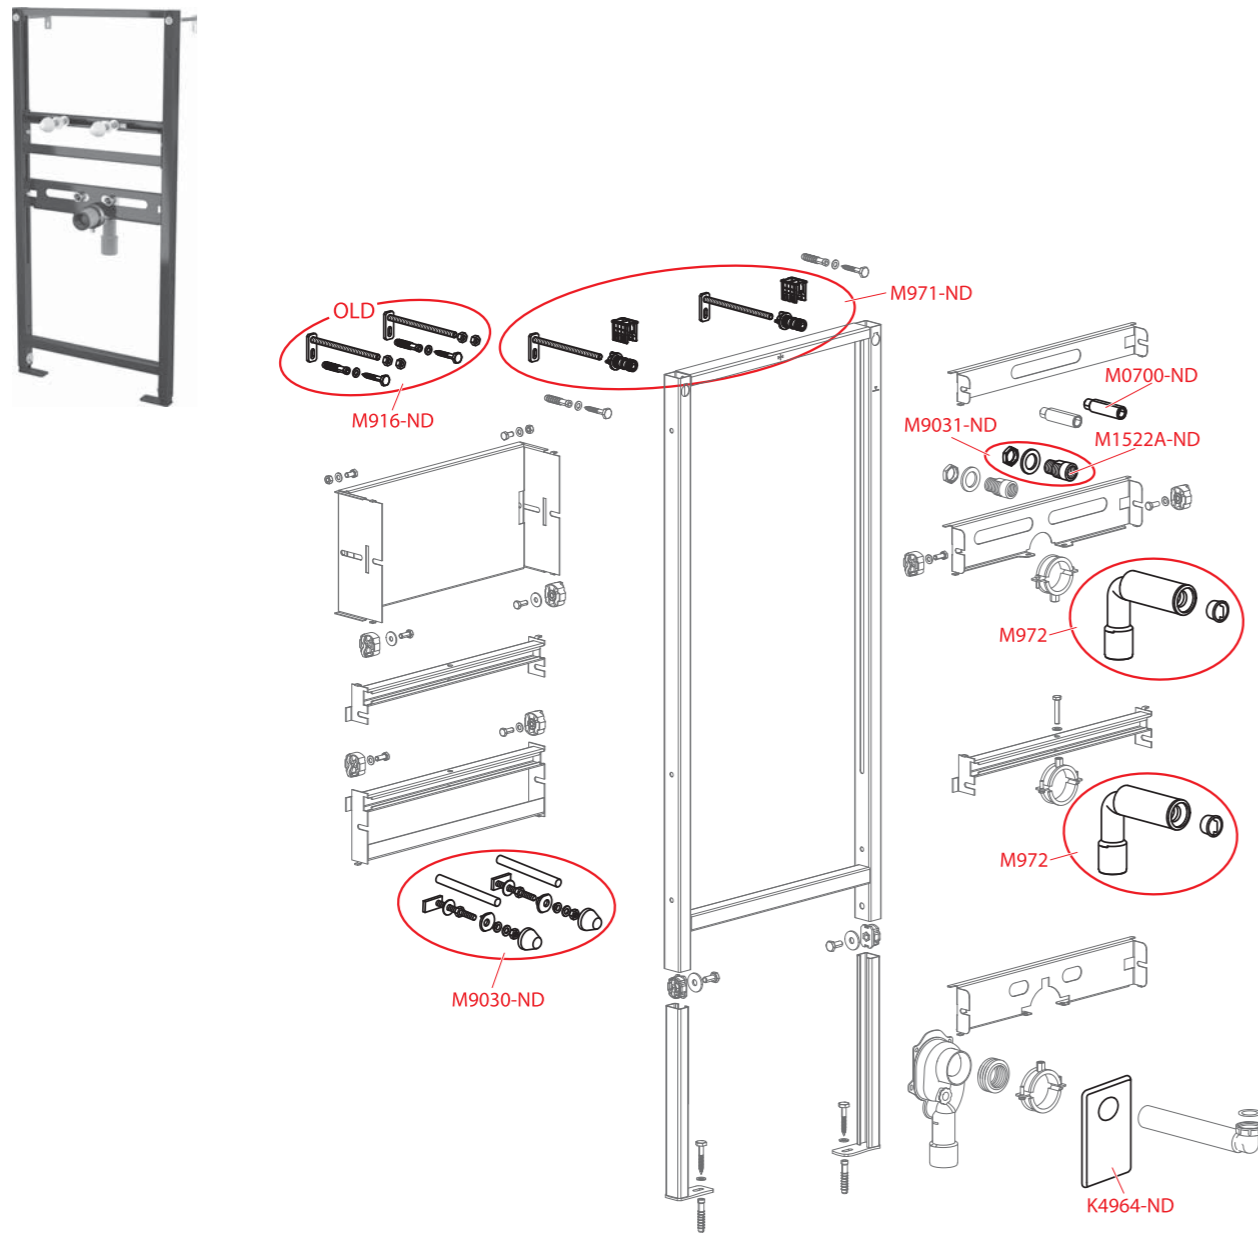

A104, A104A, A104B, A104PB, A104AVS

Order number	Description
K4964-ND	Cover for waste and trap DN40
M0700-ND	Reduction G3/4"-G1/2"
M1522A-ND	Reduction G3/4"-G1/2" - short
M9030-ND	Threaded rods + accessories
M9031-ND	Reduction - set
M916-ND	Fixation set
M971-ND	Wall mounting kit Easy Lock - mounting frames
M972	Elbow waste connector DN50/40