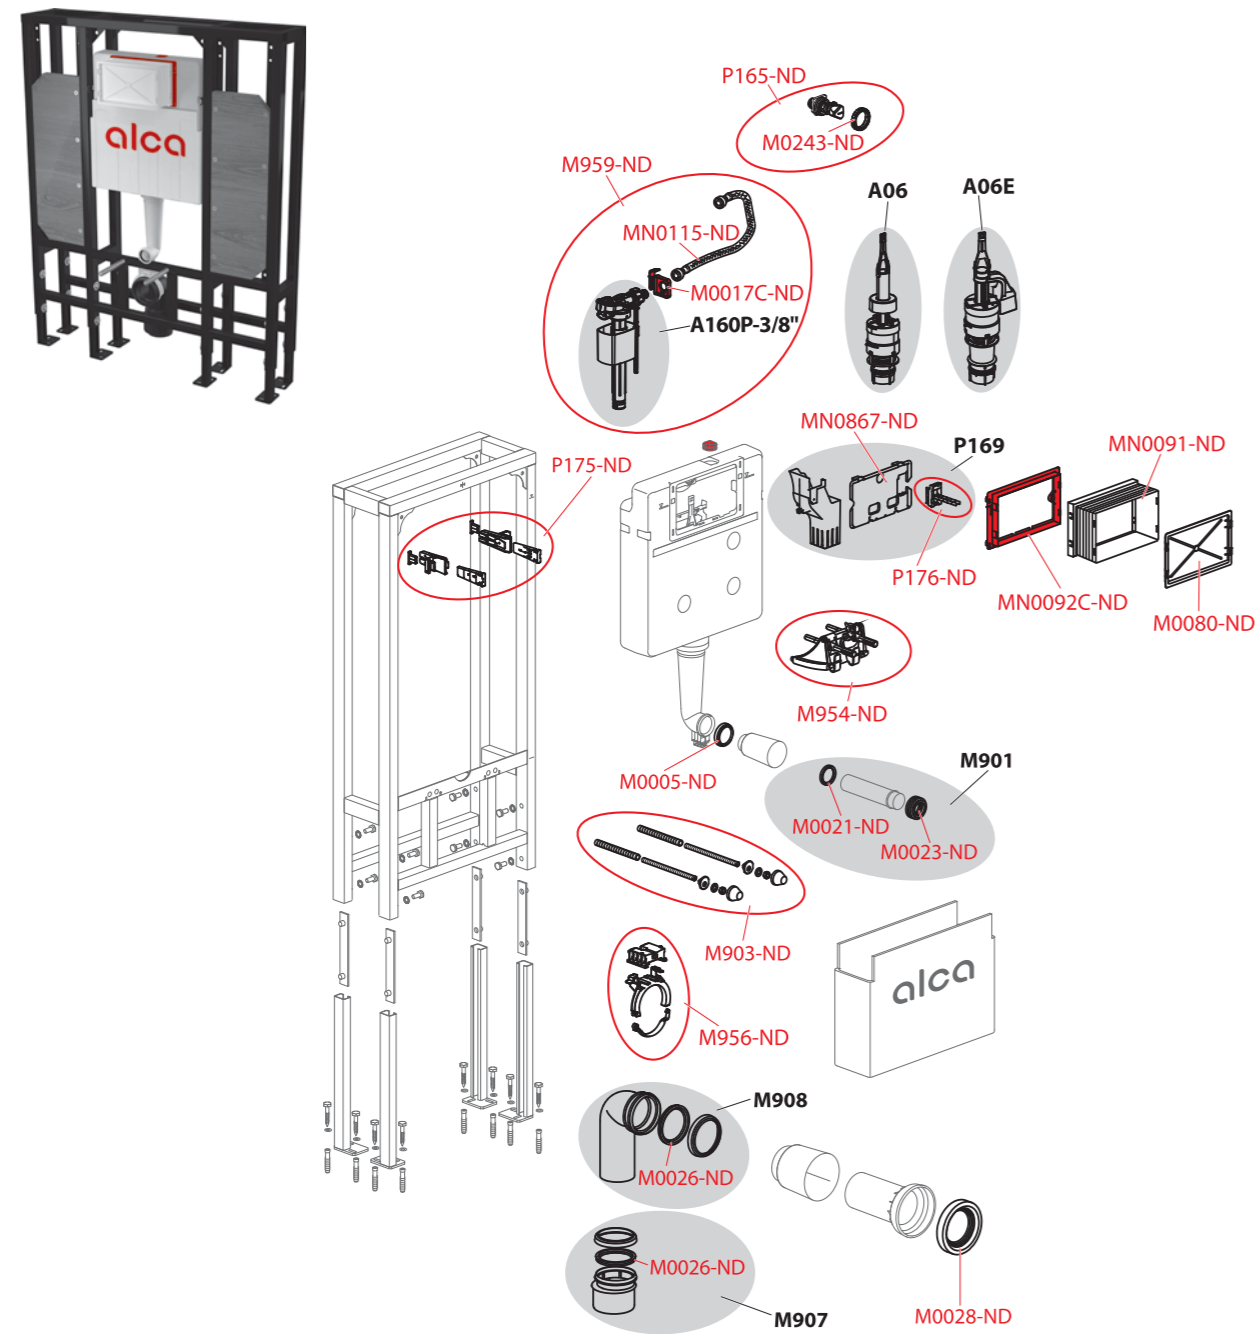

AM116/1120, AM116/1300H

Order number	Description
M0005-ND	Water supply ring A100
M0017C-ND	Inlet fill valve bracket (range AM)
M0021-ND	Inlet sealing (WC modules)
M0023-ND	Wrapping seal 45x58x25 (WC modules)
M0026-ND	Waste sealing (WC modules)
M0028-ND	Coupler sealing
M0080-ND	Sleeve lid
M0243-ND	Nut for angle valve bracket
M903-ND	Threaded rods + accessories
M954-ND	Mechanism complete AM

Order number	Description
M956-ND	Sliding waste pipe holder
M959-ND	Set for exchange of inlet fill valve and hose for WC module AM
MN0091-ND	Frame sleeve
MN0092C-ND	Frame for WC module sleeve (range AM)
MN0115-ND	Pipe with O-ring for module range AM
MN0867-ND	Inner plate for WC tablet dispenser
P165-ND	Angle valve SCHELL with bracket and nut
P175-ND	WC cistern hinges – complete 2 pcs
P176-ND	Tablet ejector and insert - set