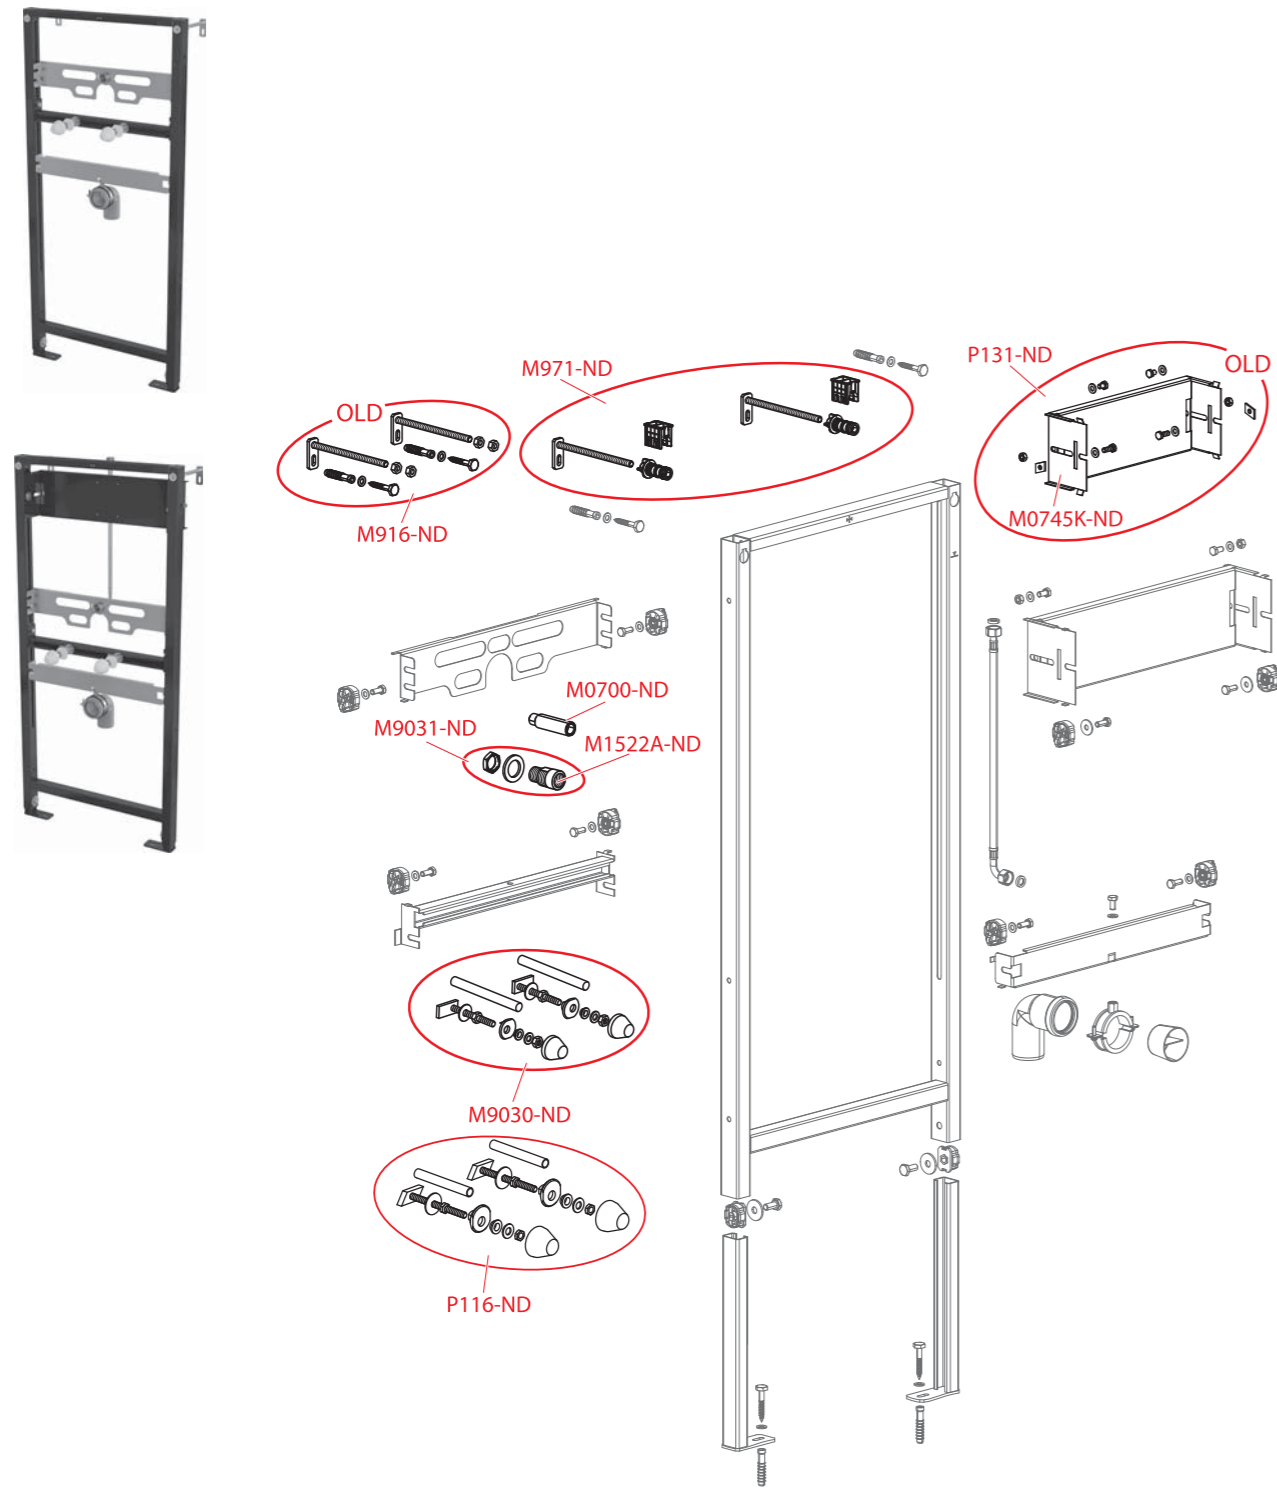

A107, A107S