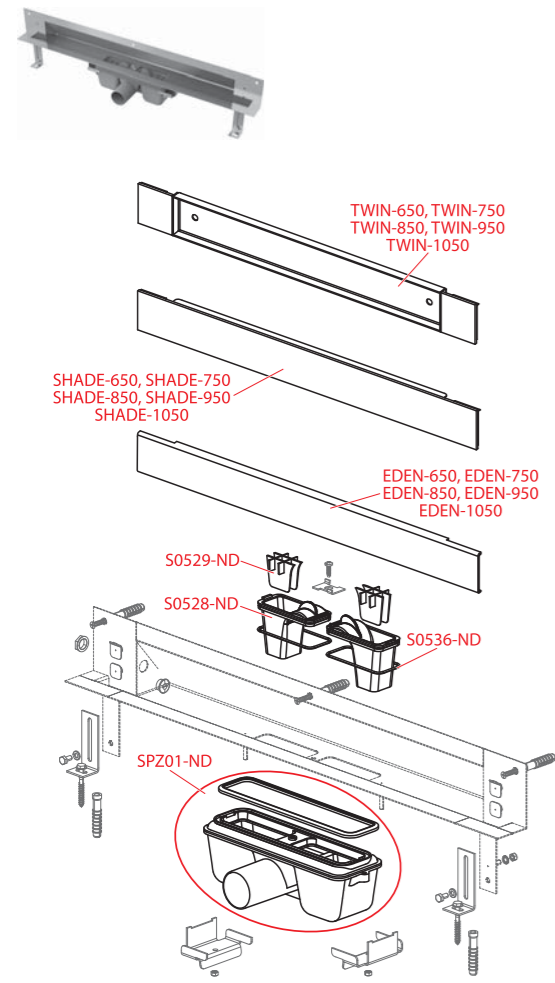

APZ5 Spa

APZ11 Antivandal, APZ1011 Antivandal, APZ111 Antivandal Low, APZ1111 Antivandal Low

ARZ1

Order number	Description
BUBLE-1050L ANTI	Grid Buble 1050L
BUBLE-1050M ANTI	Grid Buble 1050M
BUBLE-1150L ANTI	Grid Buble 1150L
BUBLE-1150M ANTI	Grid Buble 1150M
BUBLE-300L ANTI	Grid Buble 300L
BUBLE-300M ANTI	Grid Buble 300M
BUBLE-550L ANTI	Grid Buble 550L
BUBLE-550M ANTI	Grid Buble 550M
BUBLE-650L ANTI	Grid Buble 650L
BUBLE-650M ANTI	Grid Buble 650M
BUBLE-750L ANTI	Grid Buble 750L
BUBLE-750M ANTI	Grid Buble 750M
BUBLE-850L ANTI	Grid Buble 850L
BUBLE-850M ANTI	Grid Buble 850M
BUBLE-950L ANTI	Grid Buble 950L
BUBLE-950M ANTI	Grid Buble 950M
EDEN-1050	Grid EDEN-1050 for waste system APZ5 SPA
EDEN-650	Grid EDEN-650 for waste system APZ5 SPA
EDEN-750	Grid EDEN-750 for waste system APZ5 SPA
EDEN-850	Grid EDEN-850 for waste system APZ5 SPA
EDEN-950	Grid EDEN-950 for waste system APZ5 SPA
P174-ND	Odour trap lowered complete