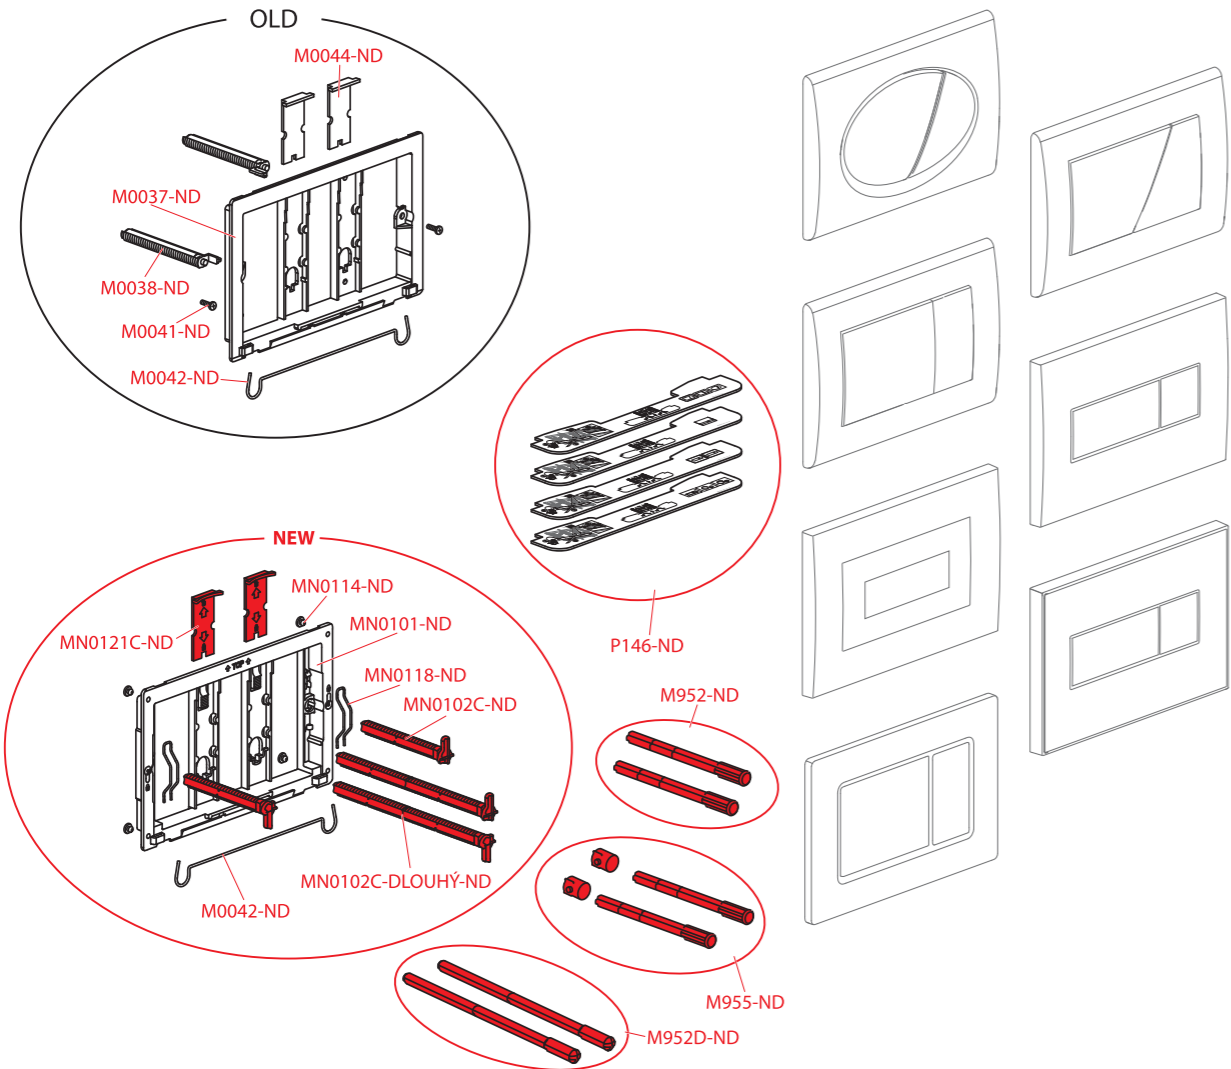

M70-M75, M170-M175, M270-M275, M370-M375, M470-M475, M1370-M1375

Order number	Description
M0037-ND	Flush plate frame
M0038-ND	Flush plate frame screw
M0041-ND	Screw into metal 3.5×13 DIN 7981 C A2
M0042-ND	Flush plate frame spring
M0044-ND	Stopper
M952-ND	Mechanism screw AM, 2 pcs
M952D-ND	Mechanism screw extended AM, 2 pcs
M955-ND	Set for changing mechanism screws AM
MN0101-ND	Flush plate frame
MN0102C-DLOUHÝ-ND	Flush plate frame screw extended 1 pc
MN0102C-ND	Flush plate frame screw
MN0114-ND	Flush plate frame pods 4 pcs
MN0118-ND	Flush plate screw spring
MN0121C-ND	Stopper
P146-ND	Template for setup of flush plates