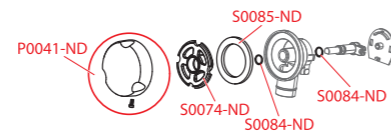

A566

Order number	Description
P0038-ND	Plug complete metal (bath traps A55K, A56K)
P0039B-ND	Large plug complete, chrome (bath trap A51CRM, A564CRM1, A565CRM1)
P0041-ND	Knob complete CR A51 (A51CR, A54CR bath traps)
P064-ND	Plug complete metal large (bath traps A564KM1, A565KM1)
P069-ND	Aerator set
P070-ND	Bath trap control knob A564 complete
P074-ND	Plug complete chrome for A564CRM2
P075-ND	Plug complete chrome for A564CRM3
P078-ND	Control knob A565
P079-ND	Aerator set long
P084-ND	Bath trap control knob metal A564 complete
P088-ND	Plug complete KM3
P094-ND	Set of push-in drainage A566
S0003-ND	Nut G1 1/4"
S0004-ND	Nut G1 1/2" (bath, shower, washbasin traps)
S0008-ND	Conical sealing 36x31,5x5 (bath and shower traps)
S0009-ND	Conical sealing 44x39x5 (bath, shower, wash-basin and sink traps)
S0074-ND	Overflow grid A51-A56
S0079-ND	Nut
S0082-ND	Bath plug sealing
S0084-ND	O-ring 10x2

Order number	Description
S0085-ND	Sealing 70x50x6 (bath traps, shower traps A461, A462, wash-basin and sink traps)
S0100-ND	Shaped sealing
S0103-ND	Chrome grid
S0160-ND	Screw 33 mm long
S0237-ND	Grid A55 metal
S0316-ND	Screw 40 mm long
S0335-ND	Sealing A55 (bath traps A55K, A56K)
S0445-ND	Nut G1 3/4"
S0788-ND	Overflow sealing A564
S0870-ND	Pipe elbow complete
S0871-ND	Throat stopper complete
S0918-ND	Hydromassage bracket
S0946-ND	Sealing for big bath plug
S0952-ND	O-ring 12.0x2 silicone
S0965-ND	Sealing for bath plug
S0975-ND	O-ring 10/2
S1022-ND	Control knob chrome (A51CR, A51CRM, A54CR)
S1025-ND	Overflow grid
S1076-ND	Control knob metal (A55K, A55KM, A550K, A550KM, A56K)
S1095-ND	Knob chrome (A51CR, A51CRM, A54CR, A54CRM)
S1182-ND	Conical sealing 38x30x7
V0023-ND	Conical sealing 56x49x6