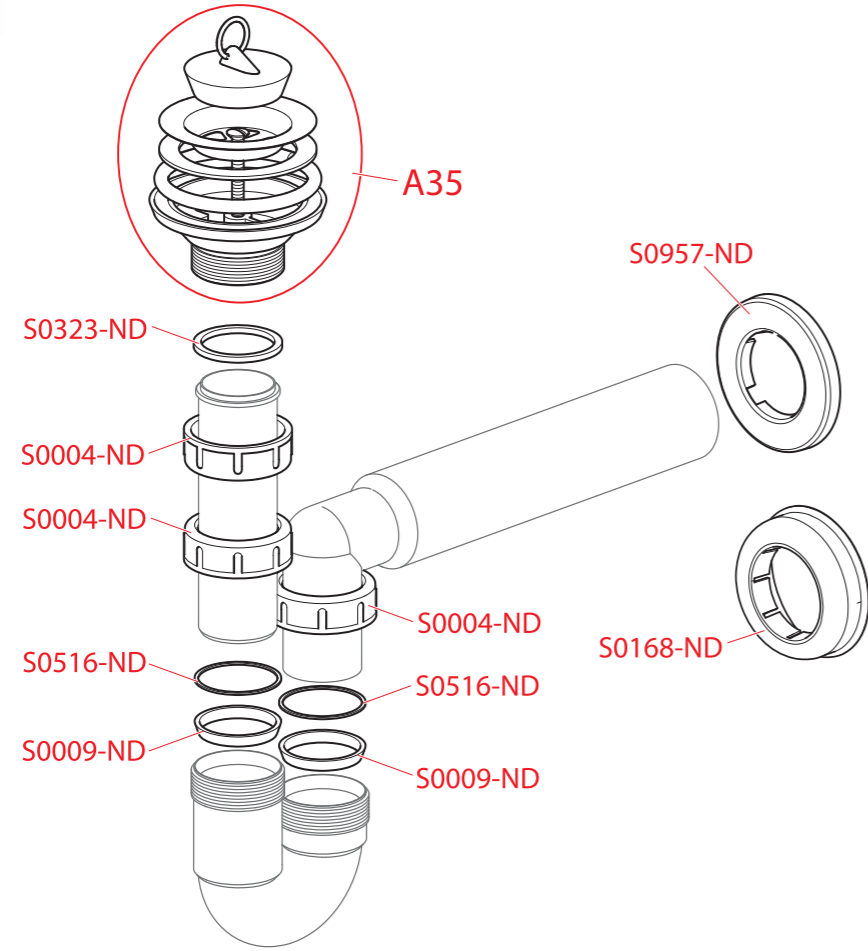

A464

Order number	Description
A35	Sink waste outlet 6/4" with stainless steel grid DN80
S0004-ND	Nut G1 1/2" (bath, shower, washbasin traps)
S0009-ND	Conical sealing 44×39×5 (bath, shower, wash-basin and sink traps)
S0168-ND	Rosette DN50 (sink traps)
S0323-ND	Sealing 45×37×3
S0516-ND	Friction ring DN40
S0957-ND	Rosette DN50