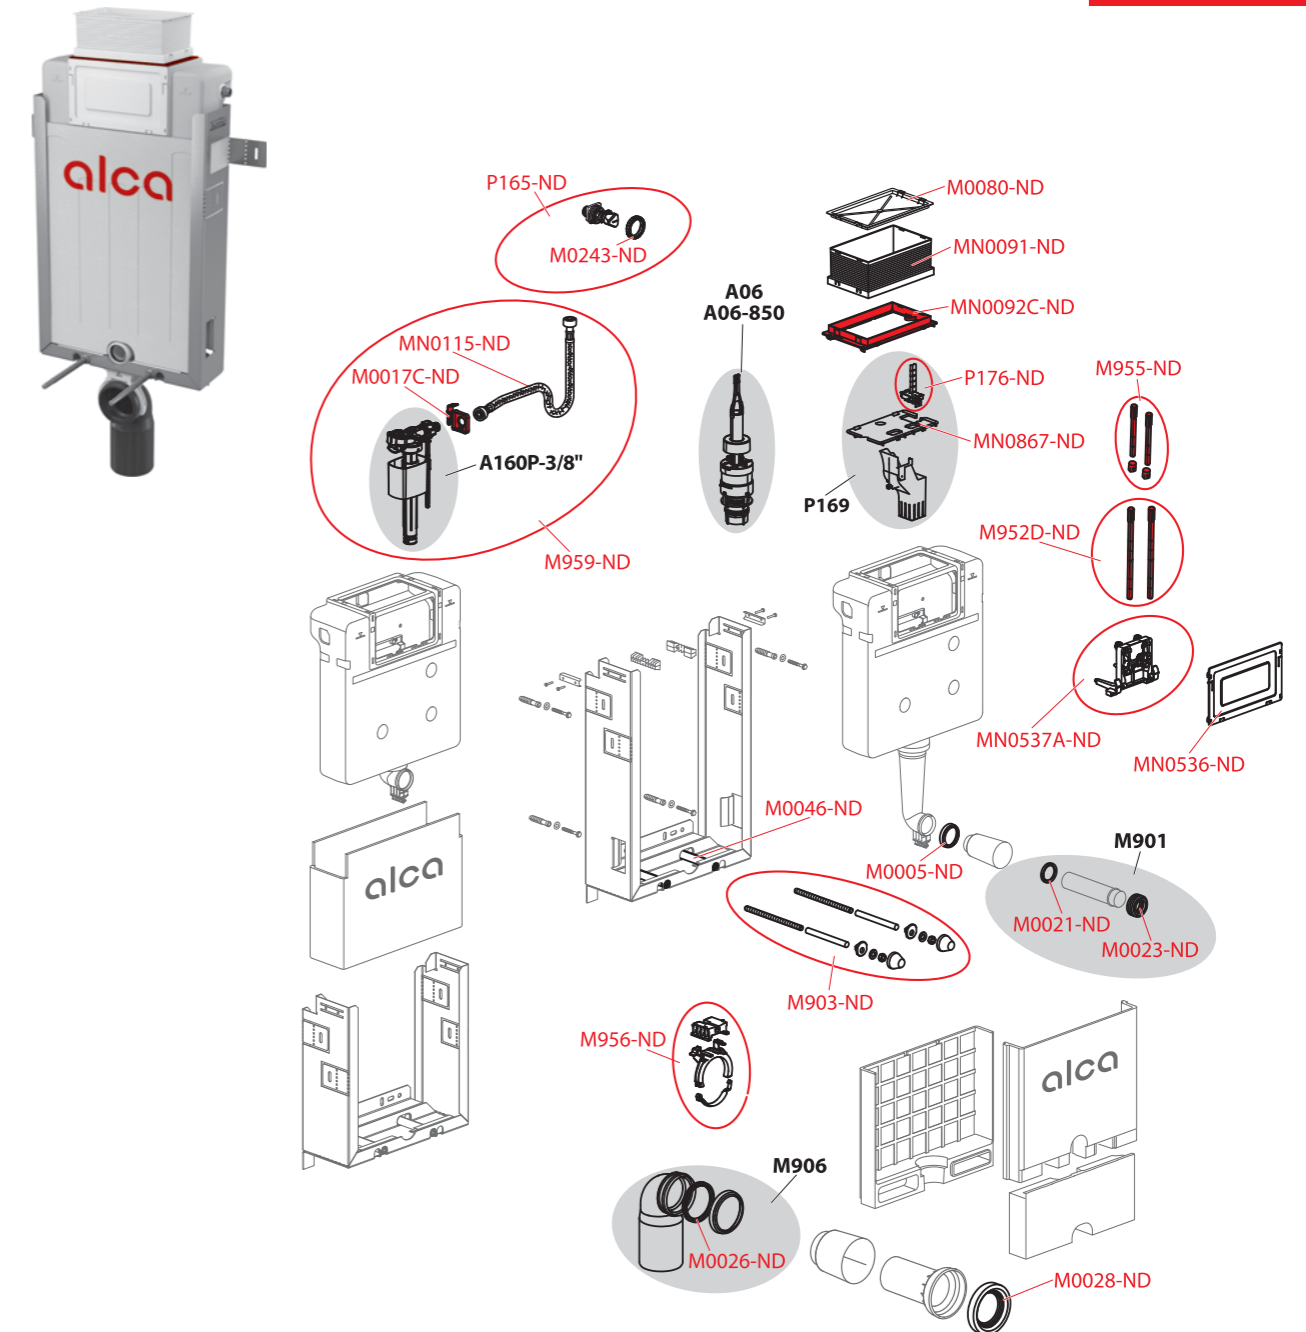

AM119/850/1000

PRODUCTION SINCE Q3/2020

Order number	Description
M0005-ND	Water supply ring A100
M0017C-ND	Inlet fill valve bracket (range AM)
M0021-ND	Inlet sealing (WC modules)
M0023-ND	Wrapping seal 45x58x25 (WC modules)
M0026-ND	Waste sealing (WC modules)
M0028-ND	Coupler sealing
M0046-ND	Console pipe
M0080-ND	Sleeve lid
M0243-ND	Nut for angle valve bracket
M903-ND	Threaded rods + accessories
M952D-ND	Mechanism screw extended AM, 2 pcs
M955-ND	Set for changing mechanism screws AM

Order number	Description
M956-ND	Sliding waste pipe holder
M959-ND	Set for exchange of inlet fill valve and hose for WC module AM
MN0091-ND	Frame sleeve
MN0092C-ND	Frame for WC module sleeve (range AM)
MN0115-ND	Pipe with O-ring for module range AM
MN0536-ND	Service opening cover for AM118, AM119
MN0537A-ND	AM118, AM119 – mechanism – new
MN0867-ND	Inner plate for WC tablet dispenser
P165-ND	Angle valve SCHELL with bracket and nut
P176-ND	Tablet ejector and insert - set