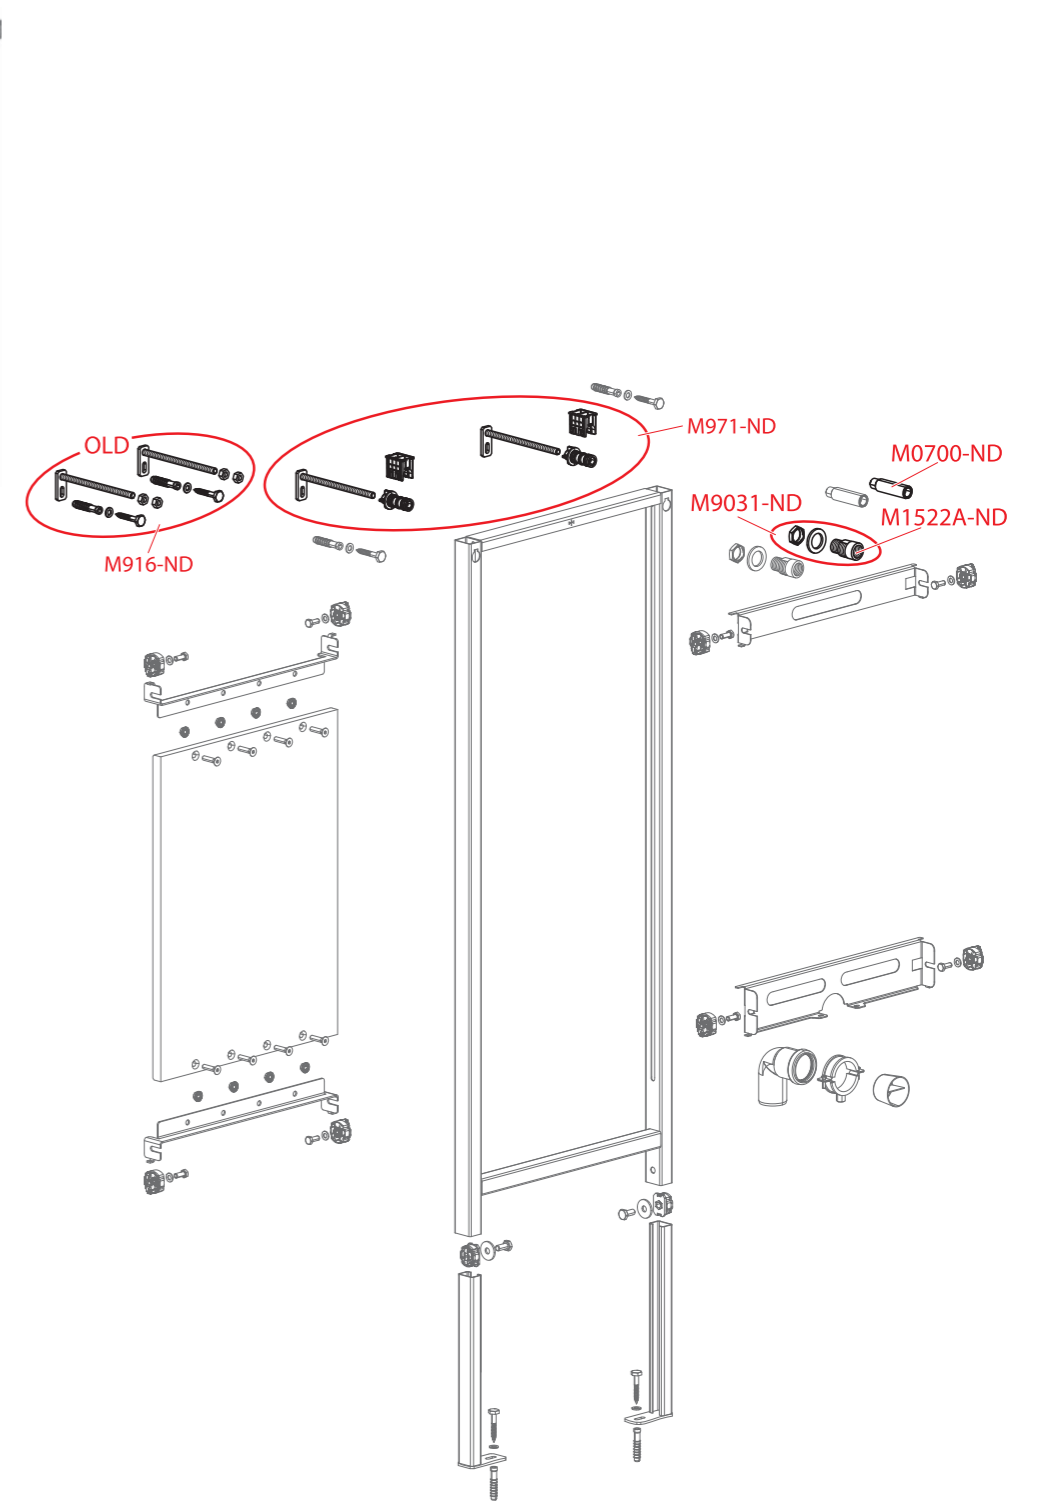

A108

Order number	Description
M0700-ND	Reduction G3/4"-G1/2"
M0745K-ND	U-support solid A107
M1522A-ND	Reduction G3/4"-G1/2" - short
M9030-ND	Threaded rods + accessories
M9031-ND	Reduction - set
M916-ND	Fixation set
M971-ND	Wall mounting kit Easy Lock - mounting frames
P116-ND	Supporting elements for urinal DN8
P131-ND	Console for A107S

Order number	Description
M0700-ND	Reduction G3/4"-G1/2"
M1522A-ND	Reduction G3/4"-G1/2" - short
M9031-ND	Reduction - set
M916-ND	Fixation set
M971-ND	Wall mounting kit Easy Lock - mounting frames