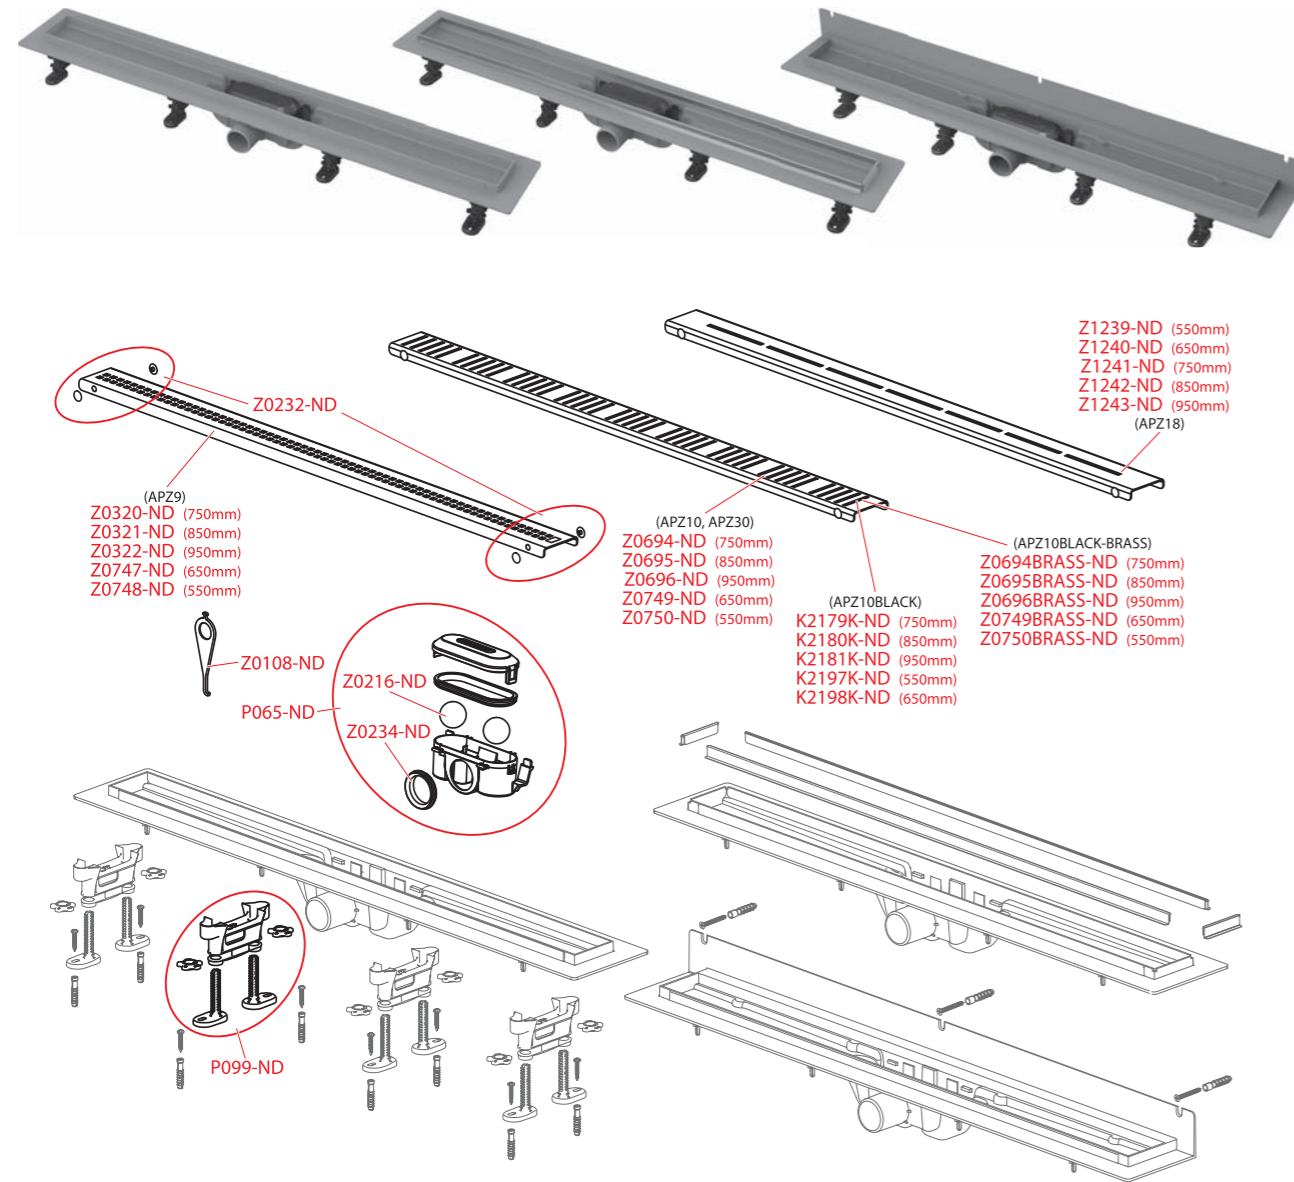

APZ9 Simple, APZ10 Simple, APZ18 Simple, APZ10BLACK Simple, APZ10BLACK-BRASS Simple, APZ30 Wall

Order number	Description
K2179K-ND	Grid for APZ10BLACK 750
K2180K-ND	Grid for APZ10BLACK 850
K2181K-ND	Grid for APZ10BLACK 950
K2197K-ND	Grid for APZ10BLACK 550
K2198K-ND	Grid for APZ10BLACK 650
P065-ND	Odour trap for plastic shower drain
P099-ND	Height adjustable feet
Z0108-ND	Shower drain hook
Z0216-ND	Ball brushed DN1.138"
Z0232-ND	Spacer stoppers set
Z0234-ND	Sealing for odour trap - plastic shower drain, rubber
Z0320-ND	Grid APZ9 750 packed
Z0321-ND	Grid APZ9 850 packed
Z0322-ND	Grid APZ9 950 packed
Z0694-ND	Grid for APZ10-750

Order number	Description
Z0694BRASS-ND	Grid for APZ10 - 750 BRASS
Z0695-ND	Grid for APZ10-850
Z0695BRASS-ND	Grid for APZ10 - 850 BRASS
Z0696-ND	Grid for APZ10-950
Z0696BRASS-ND	Grid for APZ10 - 950 BRASS
Z0747-ND	Grid for APZ9-650
Z0748-ND	Grid for APZ9-550
Z0749-ND	Grid for APZ10-650
Z0749BRASS-ND	Grid for APZ10 - 650 BRASS
Z0750-ND	Grid for APZ10-550
Z0750BRASS-ND	Grid for APZ10 - 550 BRASS
Z1239-ND	Grid for APZ18-550
Z1240-ND	Grid for APZ18-650
Z1241-ND	Grid for APZ18-750
Z1242-ND	Grid for APZ18-850
Z1243-ND	Grid for APZ18-950