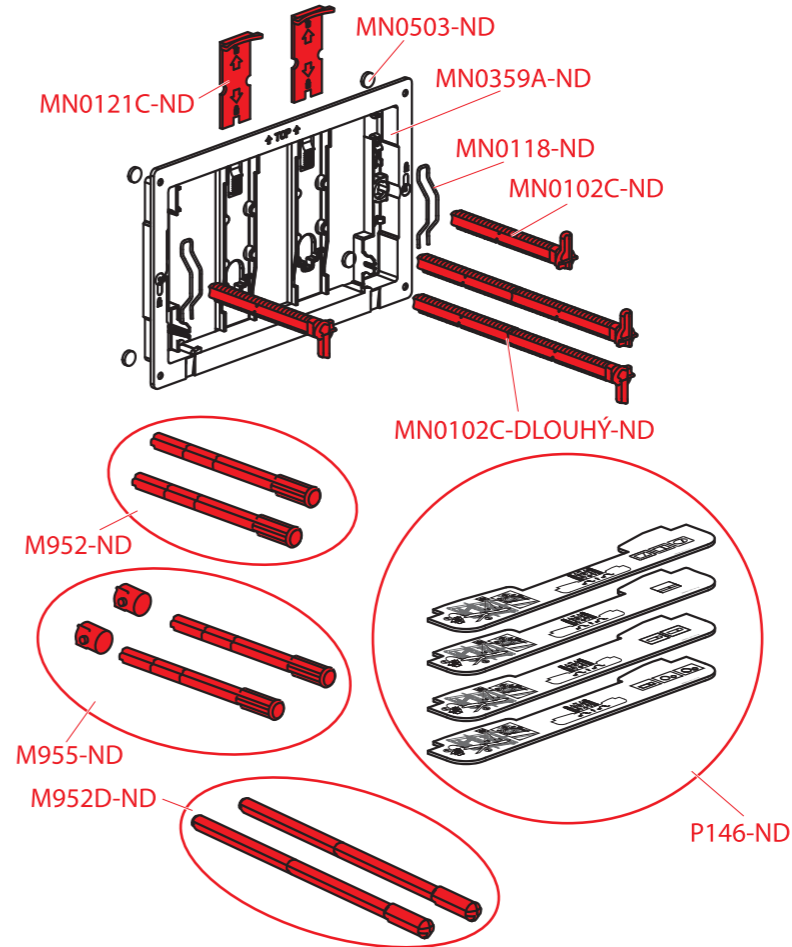

A117B

Order number	Description
M1522A-ND	Reduction G3/4"-G1/2" - short
M9031-ND	Reduction - set

A117PB

Order number	Description
M0700-ND	Reduction G3/4"-G1/2"
M1522A-ND	Reduction G3/4"-G1/2" - short
M9031-ND	Reduction - set

M57X, M67X, M77X, M187X, M197X

Order number	Description
M952-ND	Mechanism screw AM, 2 pcs
M952D-ND	Mechanism screw extended AM, 2 pcs
M955-ND	Set for changing mechanism screws AM
MN0102C-DLOUHÝ-ND	Flush plate frame screw extended 1 pc
MN0102C-ND	Flush plate frame screw
MN0118-ND	Flush plate screw spring
MN0121C-ND	Stopper
MN0359A-ND	Flush plate THIN frame M57x, M67x, M77x
MN0503-ND	Adhesive sealing - M57X cutout
P146-ND	Template for setup of flush plates