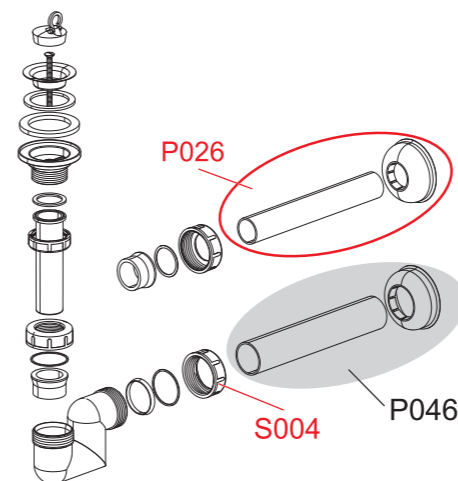

WC CONNECTORS

A90, A91, A92, A970, A991	97
---------------------------	----

Spare parts list	98-110
------------------	--------

Legend

- P046** Spare part, it can be found in our Products catalogue and the official products price list
-  Set
- S004** Spare part, it can be found in the spare parts price list