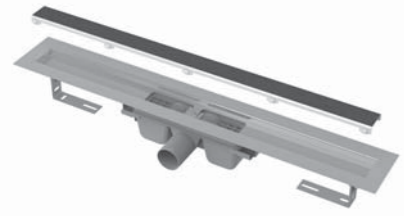

APZ15 Marble, APZ115 Marble Low