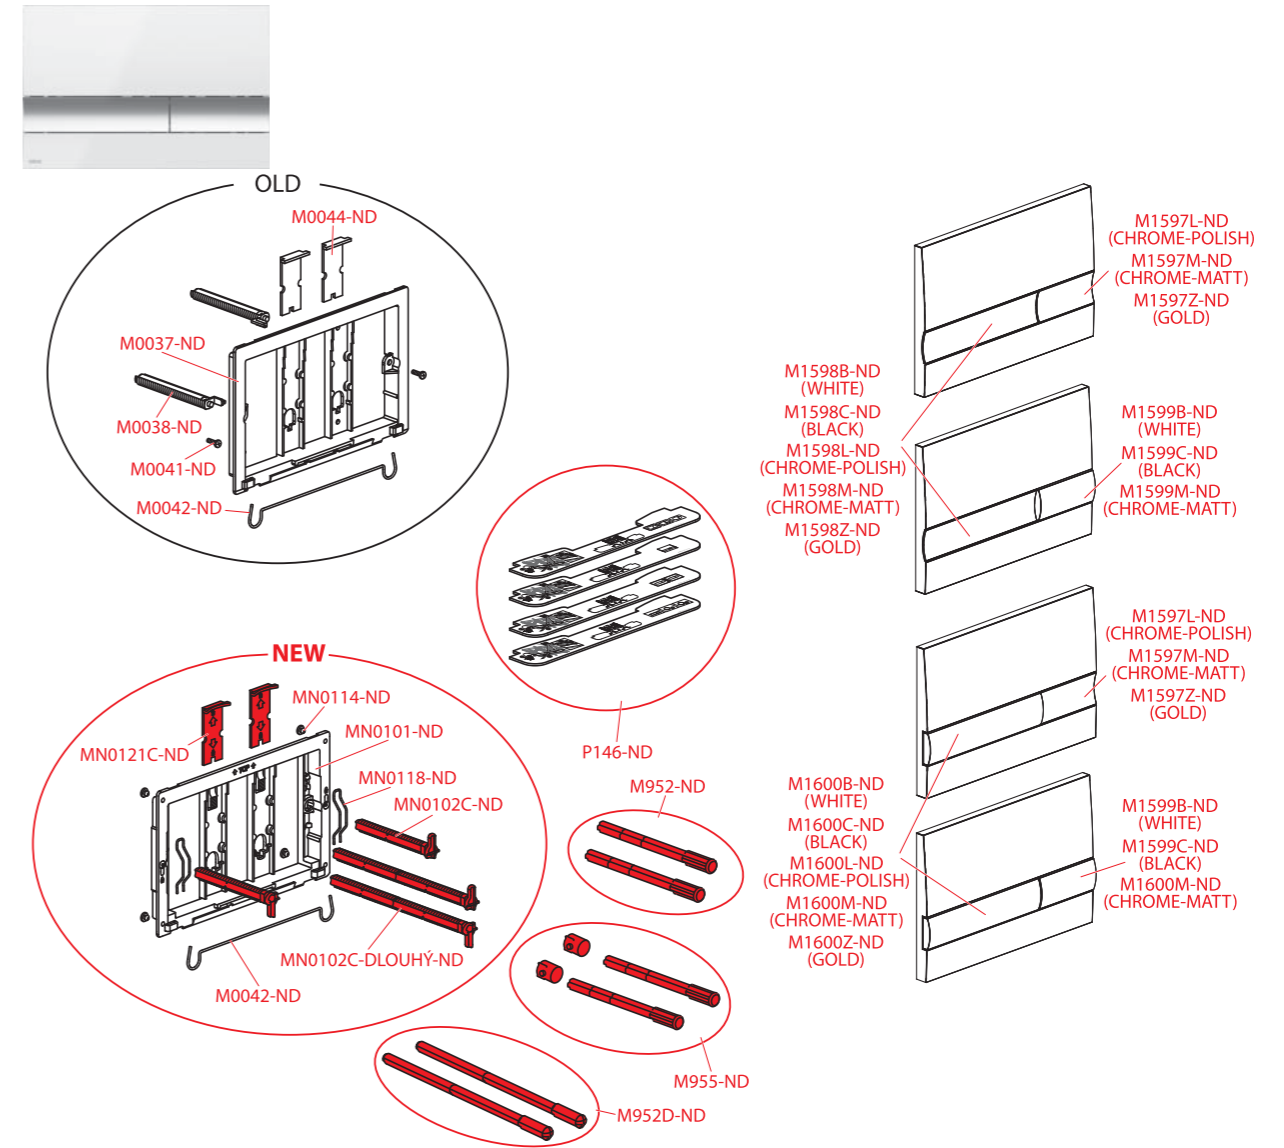

M1710-M1745

Order number	Description
M0037-ND	Flush plate frame
M0038-ND	Flush plate frame screw
M0041-ND	Screw into metal 3.5x13 DIN 7981 C A2
M0042-ND	Flush plate frame spring
M0044-ND	Stopper
M1597L-ND	Small flush plate - nested, chrome-polished
M1597M-ND	Small flush plate - nested, chrome-matt
M1597Z-ND	Small flush plate - nested, gold
M1598B-ND	Big flush plate - nested, white
M1598C-ND	Big flush plate - nested, black
M1598L-ND	Big flush plate - nested, chrome-polished
M1598M-ND	Big flush plate - nested, chrome-matt
M1598Z-ND	Big flush plate - nested, gold
M1599B-ND	Small flush plate - raised, white
M1599C-ND	Small flush plate - raised, black
M1599M-ND	Small flush plate - raised, chrome-matt

Order number	Description
M1600B-ND	Big flush plate - raised, white
M1600C-ND	Big flush plate - raised, black
M1600L-ND	Big flush plate - raised, chrome-polished
M1600M-ND	Big flush plate - raised, chrome-matt
M1600Z-ND	Big flush plate - raised, gold
M952-ND	Mechanism screw AM, 2 pcs
M952D-ND	Mechanism screw extended AM, 2 pcs
M955-ND	Set for changing mechanism screws AM
MN0101-ND	Flush plate frame
MN0102C-DLOUHY-ND	Flush plate frame screw extended 1 pc
MN0102C-ND	Flush plate frame screw
MN0114-ND	Flush plate frame pods 4 pcs
MN0118-ND	Flush plate screw spring
MN0121C-ND	Stopper
P146-ND	Template for setup of flush plates