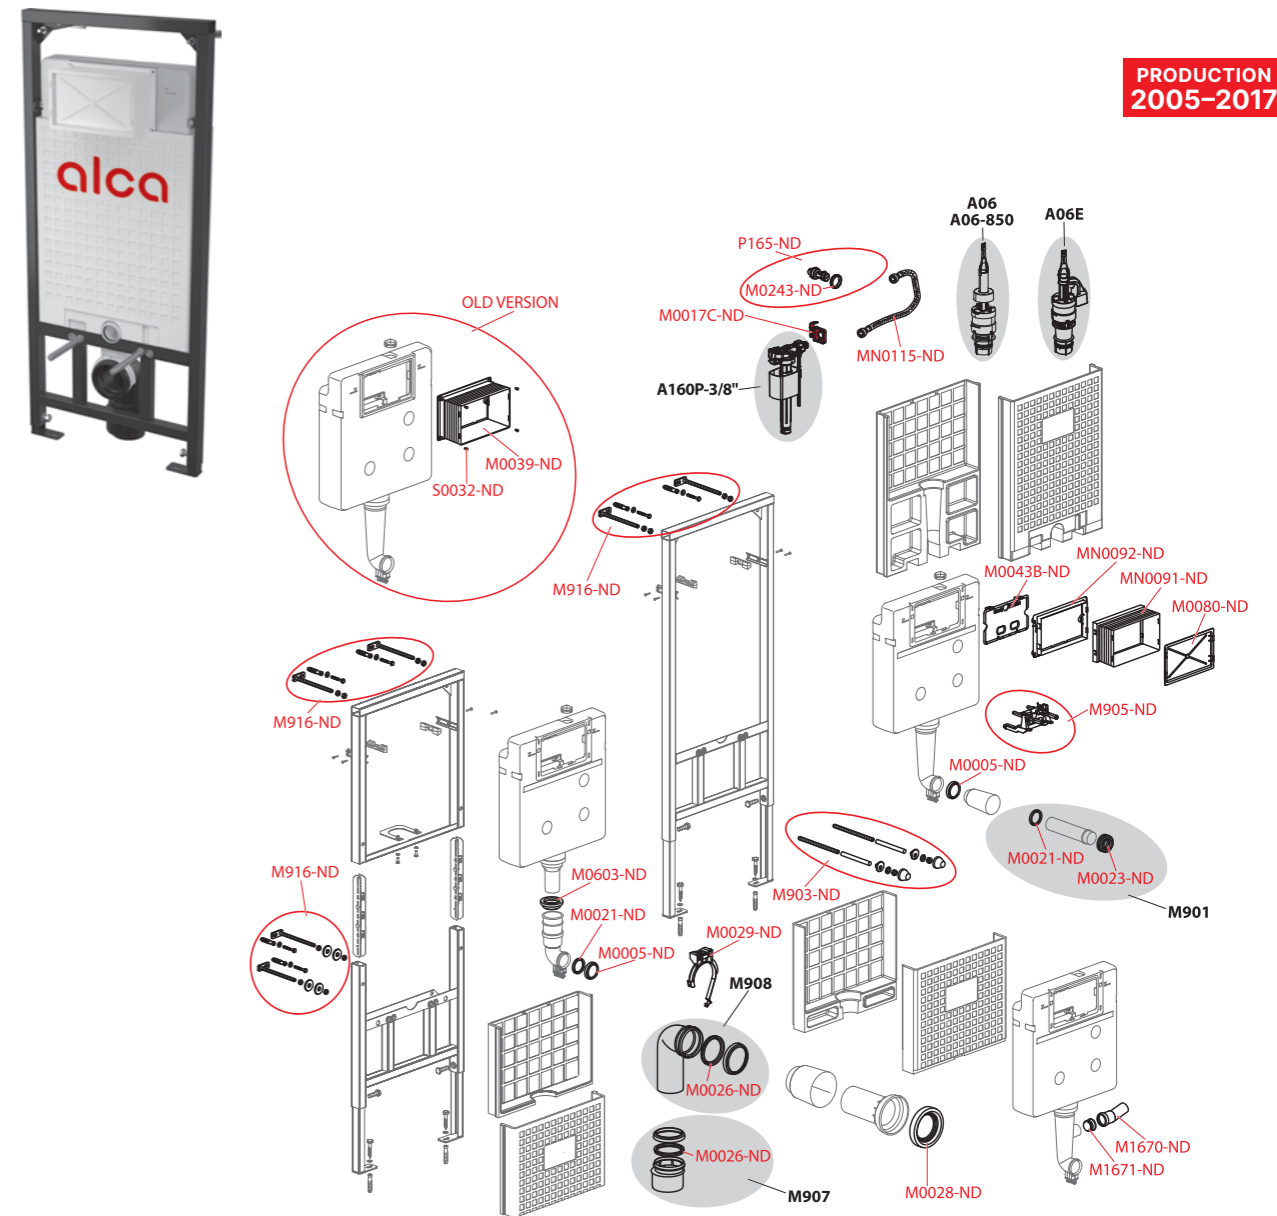

Order number	Description
M0005-ND	Water supply ring A100
M0017C-ND	Inlet fill valve bracket (range AM)
M0021-ND	Inlet sealing (WC modules)
M0023-ND	Wrapping seal 45×58×25 (WC modules)
M0026-ND	Waste sealing (WC modules)
M0028-ND	Coupler sealing
M0043B-ND	Inner board
M0080-ND	Sleeve lid
M0243-ND	Nut for angle valve bracket
M0603-ND	Cuff
M1670-ND	HT elbow 40/15
M1671-ND	Opening cover

Order number	Description
M903-ND	Threaded rods + accessories
M916-ND	Fixation set
M954-ND	Mechanism complete AM
M956-ND	Sliding waste pipe holder
M959-ND	Set for exchange of inlet fill valve and hose for WC module AM
MN0091-ND	Frame sleeve
MN0092C-ND	Frame for WC module sleeve (range AM)
MN0115-ND	Pipe with O-ring for module range AM
P165-ND	Angle valve SCHELL with bracket and nut
P167-ND	Angle valve with T-piece
P168-ND	Angle valve holder set

A101/850, A102/850, A101/1000, A101/1200, A102/1000, A102/1200, A101/1200D, A101/1200E, A101/1200V, A102/1200E, A102/1200V

PRODUCTION 2005-2017