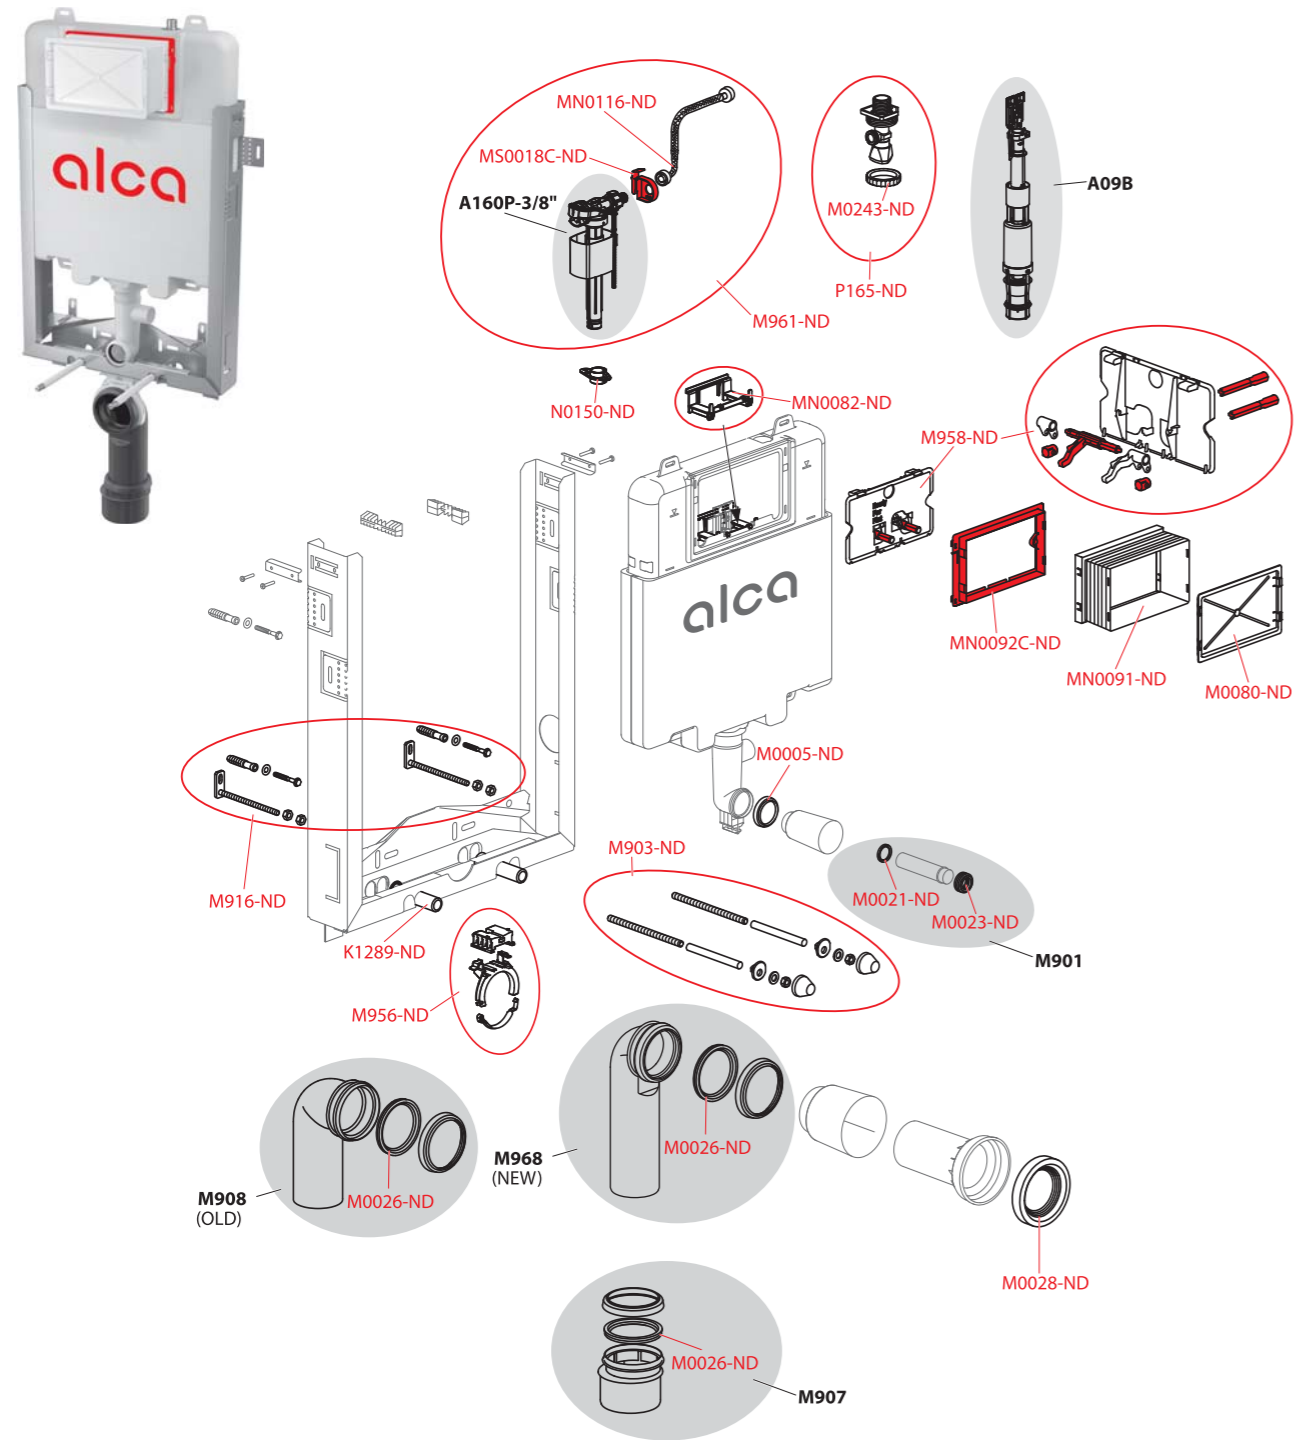

AM1115/1000

Order number	Description
K1289-ND	Console pipe
M0005-ND	Water supply ring A100
M0021-ND	Inlet sealing (WC modules)
M0023-ND	Wrapping seal 45x58x25 (WC modules)
M0026-ND	Waste sealing (WC modules)
M0028-ND	Coupler sealing
M0080-ND	Sleeve lid
M0243-ND	Nut for angle valve bracket
M903-ND	Threaded rods + accessories
M916-ND	Fixation set
M956-ND	Sliding waste pipe holder

Order number	Description
M958-ND	Cover with mechanism for WC modules Slim (range AM)
M961-ND	Set for exchange of inlet fill valve and hose for WC module Slim AM
MN0082-ND	Spacer for WC cistern Slim
MN0091-ND	Frame sleeve
MN0092C-ND	Frame for WC module sleeve (range AM)
MN0116-ND	Pipe with O-ring for module Slim range AM
MS0018C-ND	Inlet fill valve bracket for modules Slim (range AM)
N0150-ND	Spacer for inlet fill valve - Slim
P165-ND	Angle valve SCHELL with bracket and nut