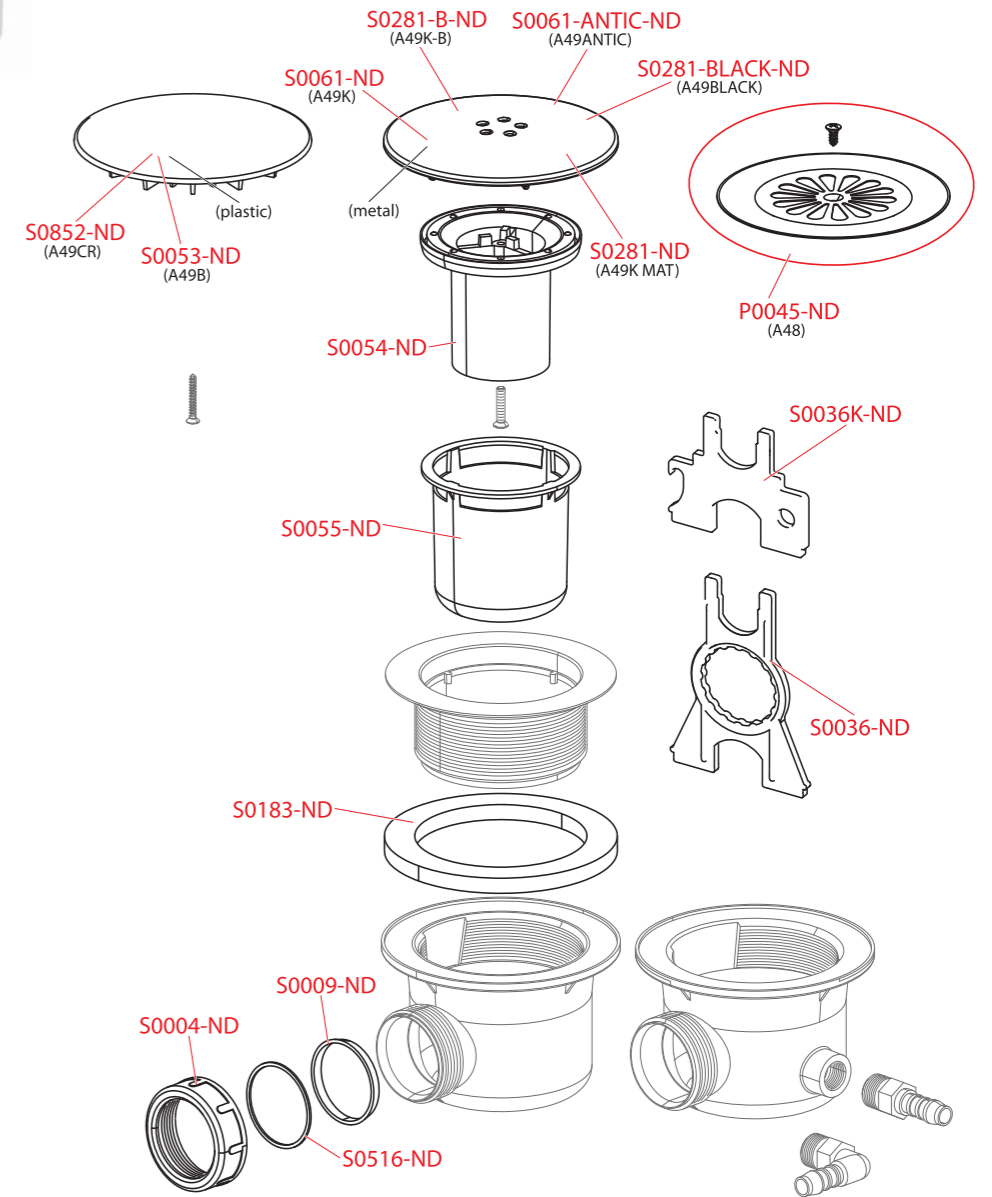

A48, A49

Order number	Description
P0043-ND	Shower trap grid DN50 (A46)
P0044-ND	Shower trap grid DN60 (A46)
S0004-ND	Nut G1 1/2" (bath, shower, washbasin traps)
S0009-ND	Conical sealing 44×39×5 (bath, shower, wash-basin and sink traps)
S0030-ND	Sealing 80×49×2 (shower traps A46, A47B, A47CR)
S0031-ND	Sealing 85×49×8 (shower traps A46, A47B, A47CR)
S0034-ND	Trap cover DN60 white
S0035-ND	Trap cover DN60 chrome

Order number	Description
S0036-ND	Key for shower waste and trap
S0036K-ND	Universal key for shower traps and inlet fill valves, metal
S0090-ND	Sealing 70×50×2 (shower traps A461, A462, A46, A47, sink traps)
S0337-ND	Trap cover DN50 chrome
S0373-ND	Strainer for trap A47
S0436-ND	Trap cover DN50 white
S0516-ND	Friction ring DN40

Order number	Description
P0045-ND	Shower trap grid DN90
S0004-ND	Nut G1 1/2" (bath, shower, washbasin traps)
S0009-ND	Conical sealing 44×39×5 (bath, shower, wash-basin and sink traps)
S0036-ND	Key for shower waste and trap
S0036K-ND	Universal key for shower traps and inlet fill valves, metal
S0053-ND	Cover DN90 white
S0054-ND	Inlet
S0055-ND	Cup

Order number	Description
S0061-ANTIC-ND	Cover DN90 antic
S0061-ND	Cover DN90 metal
S0183-ND	Sealing 115×85×6 rubber (shower traps A48, A49B, A49CR, A49K)
S0281-B-ND	Cover 90 metal, white-polished
S0281-BLACK-ND	Cover 90 metal, black-matt
S0281-ND	Cover DN90 metal matt
S0516-ND	Friction ring DN40
S0852-ND	Cover DN90 chrome