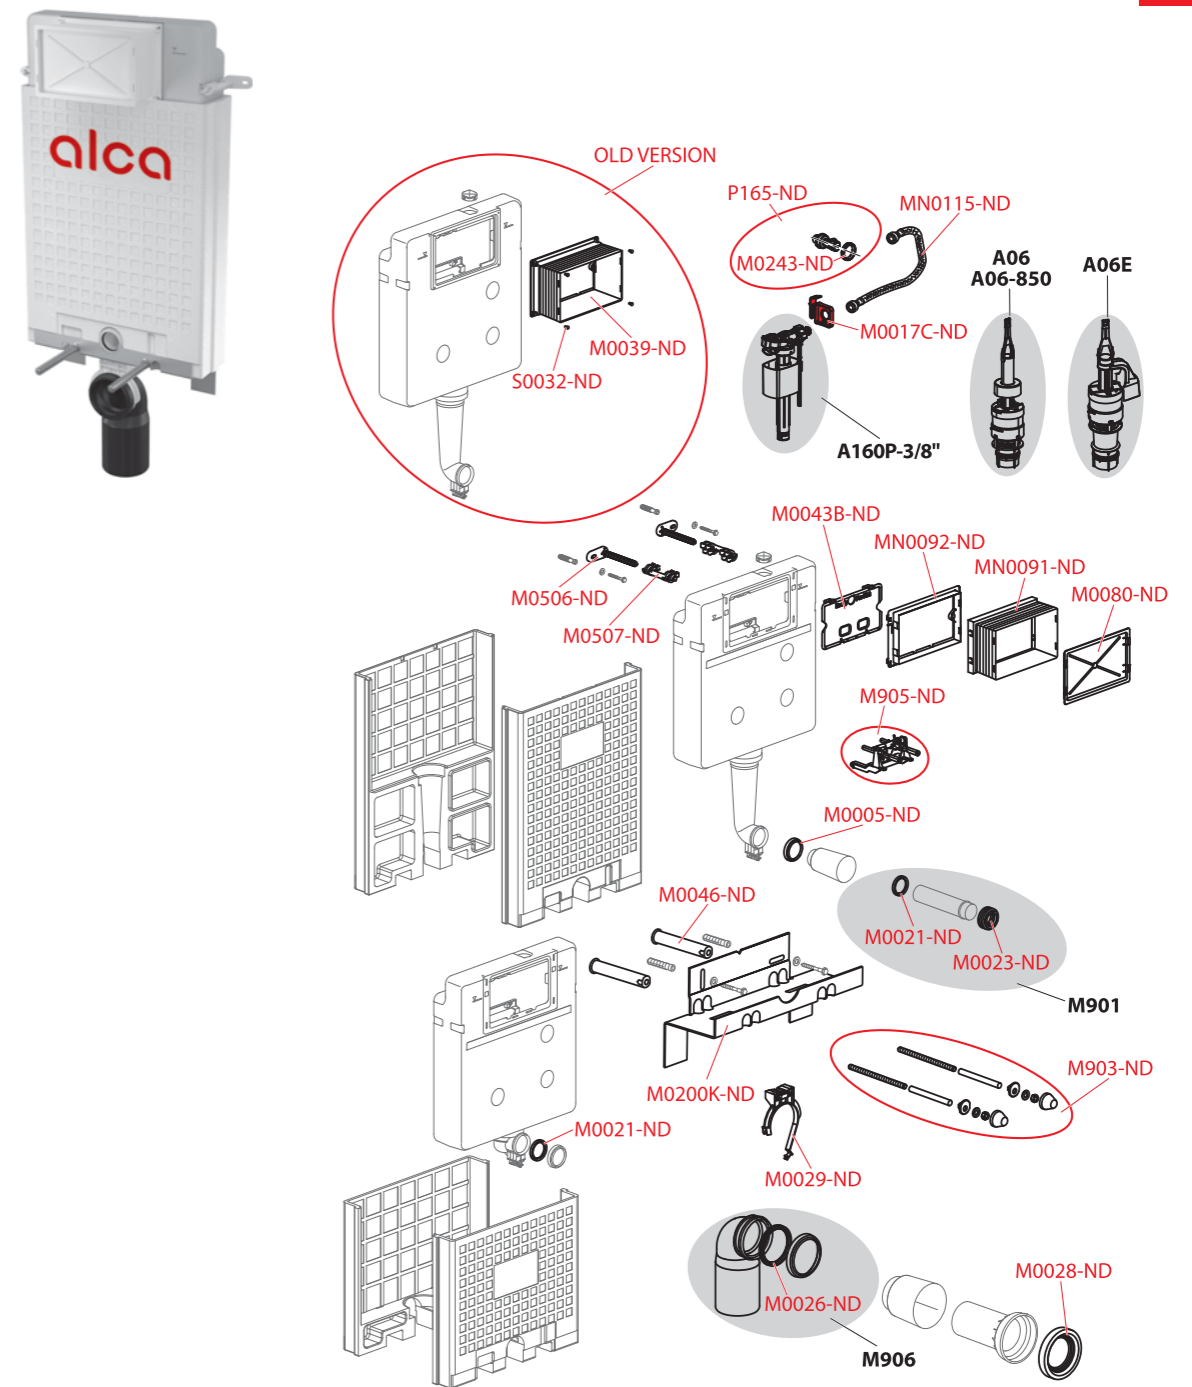

A100/850, A100/1000, A100/1000E

PRODUCTION 2005-2017

Order number	Description
M0005-ND	Water supply ring A100
M0017C-ND	Inlet fill valve bracket (range AM)
M0021-ND	Inlet sealing (WC modules)
M0023-ND	Wrapping seal 45x58x25 (WC modules)
M0026-ND	Waste sealing (WC modules)
M0028-ND	Coupler sealing
M0029-ND	Waste pipe holder
M0039-ND	Sleeve
M0043B-ND	Inner board
M0046-ND	Console pipe
M0080-ND	Sleeve lid
M0200K-ND	Console

Order number	Description
M0243-ND	Nut for angle valve bracket
M0506-ND	WC cistern hinge support
M0507-ND	WC cistern hinges
M903-ND	Threaded rods + accessories
M905-ND	Complete mechanism
MN0091-ND	Frame sleeve
MN0092-ND	Frame for WC module sleeve (range A)
MN0115-ND	Pipe with O-ring for module range AM
P165-ND	Angle valve SCHELL with bracket and nut
S0032-ND	Screw into metal 4.2x16 DIN 7983 A2