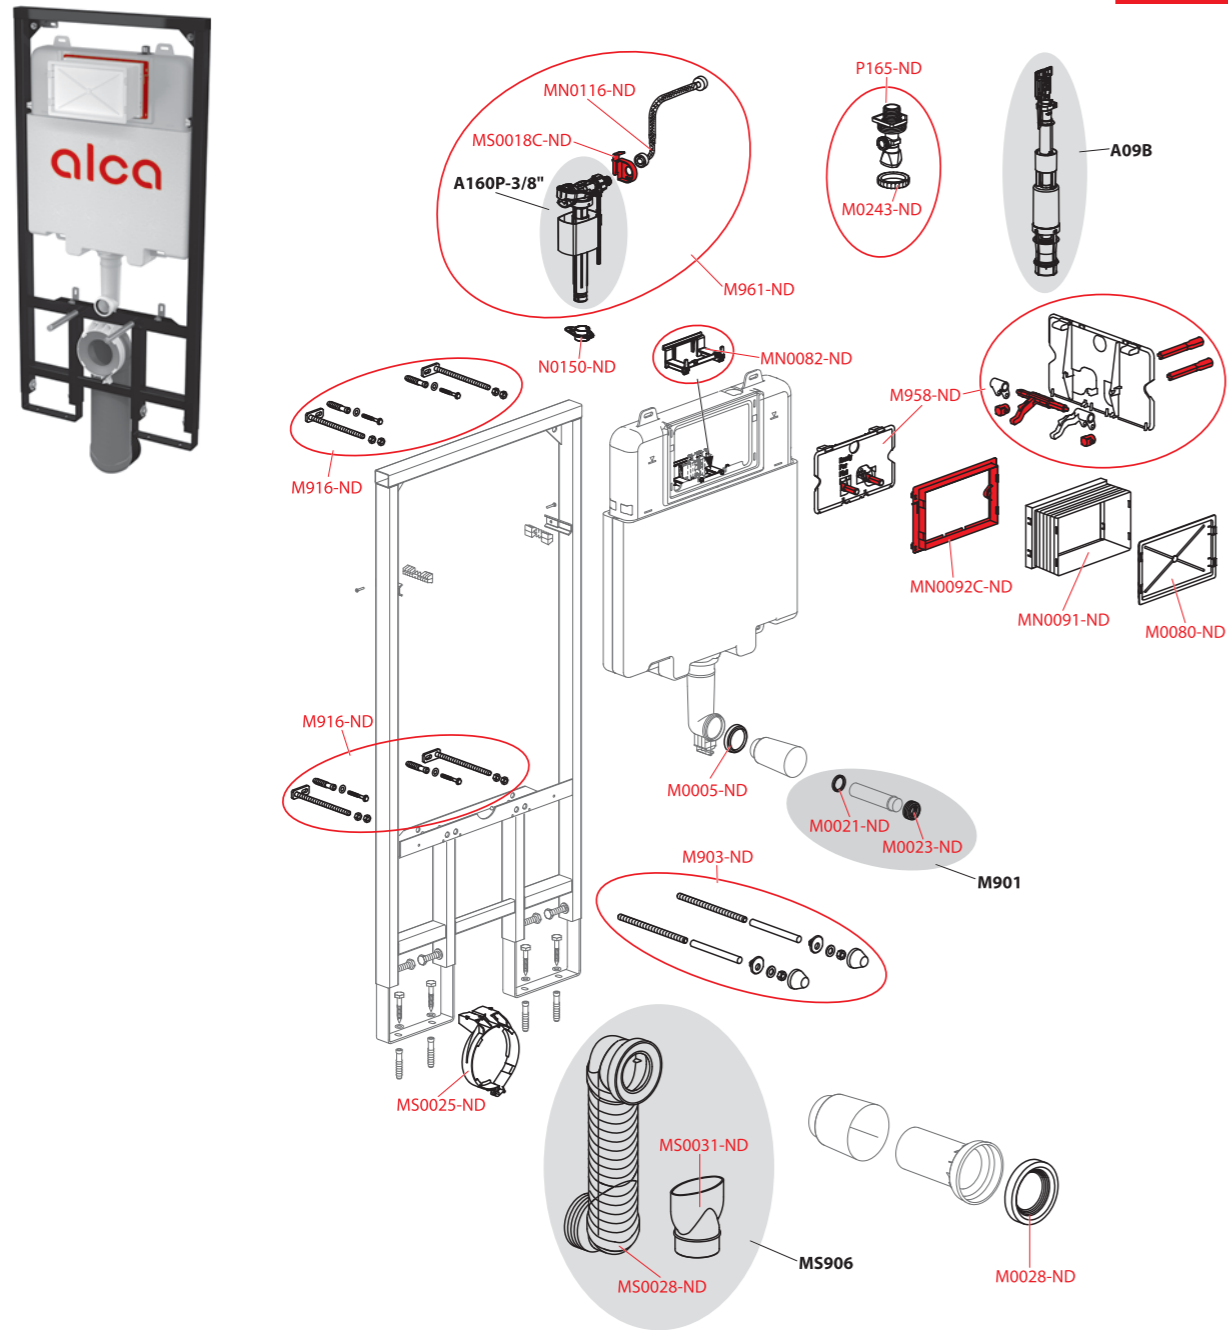

AM1101/1200

PRODUCTION
2017-2020

Order number	Description
M0005-ND	Water supply ring A100
M0021-ND	Inlet sealing (WC modules)
M0023-ND	Wrapping seal 45×58×25 (WC modules)
M0028-ND	Coupler sealing
M0080-ND	Sleeve lid
M0243-ND	Nut for angle valve bracket
M903-ND	Threaded rods + accessories
M916-ND	Fixation set
M958-ND	Cover with mechanism for WC modules Slim (range AM)
M961-ND	Set for exchange of inlet fill valve and hose for WC module Slim AM

Order number	Description
MN0082-ND	Spacer for WC cistern Slim
MN0091-ND	Frame sleeve
MN0092C-ND	Frame for WC module sleeve (range AM)
MN0116-ND	Pipe with O-ring for module Slim range AM
MS0018C-ND	Inlet fill valve bracket for modules Slim (range AM)
MS0025-ND	Waste pipe holder for modules - SLIM
MS0028-ND	Elbow Slim, bottom
MS0031-ND	Reduction SLIM
N0150-ND	Spacer for inlet fill valve - Slim
P165-ND	Angle valve SCHELL with bracket and nut