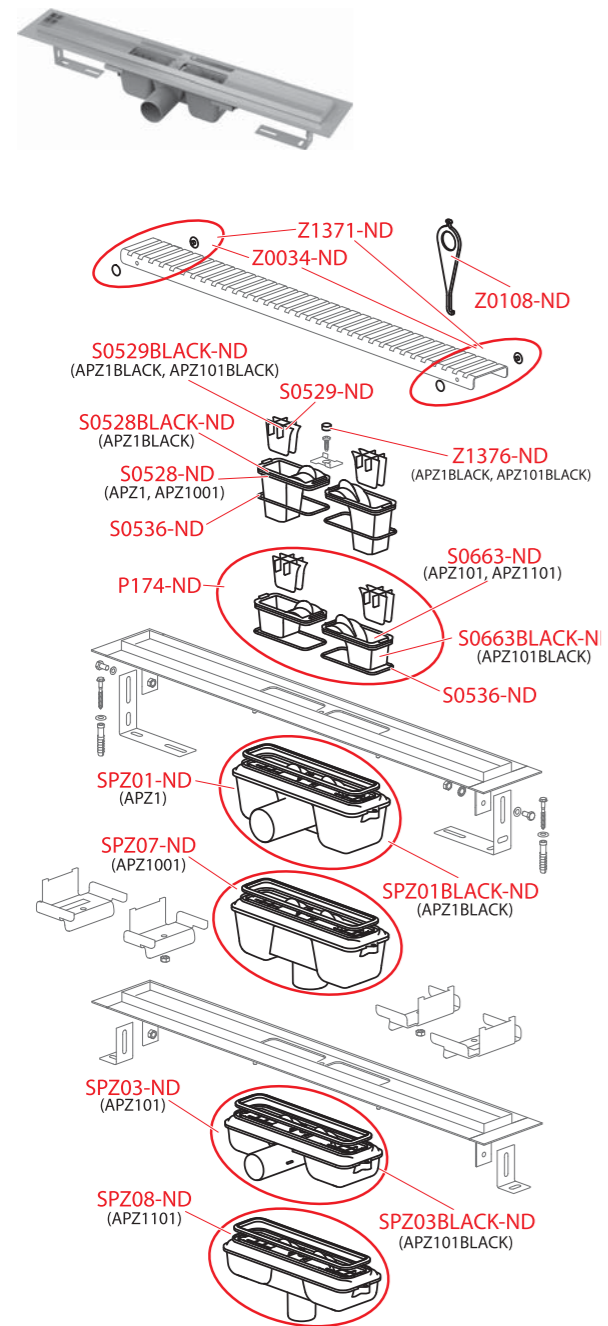

APZ1, APZ1001, APZ1BLACK, APZ101 Low, APZ1101 Low, APZ101BLACK Low

Order number	Description
K0569-ND	Washer for APZ4
K0629-ND	Eccentric washer
K0631-ND	Washer shortened left
K0633-ND	Washer shortened right
P174-ND	Odour trap lowered complete
S0528-ND	Odour trap SPZ for stainless steel shower drains
S0528BLACK-ND	Odour trap SPZ for stainless steel shower drains – black-matt
S0529-ND	Strainer SPZ
S0529BLACK-ND	Strainer SPZ – black-matt
S0536-ND	O-ring 75x2,5
S0663-ND	Odour trap SPZ low