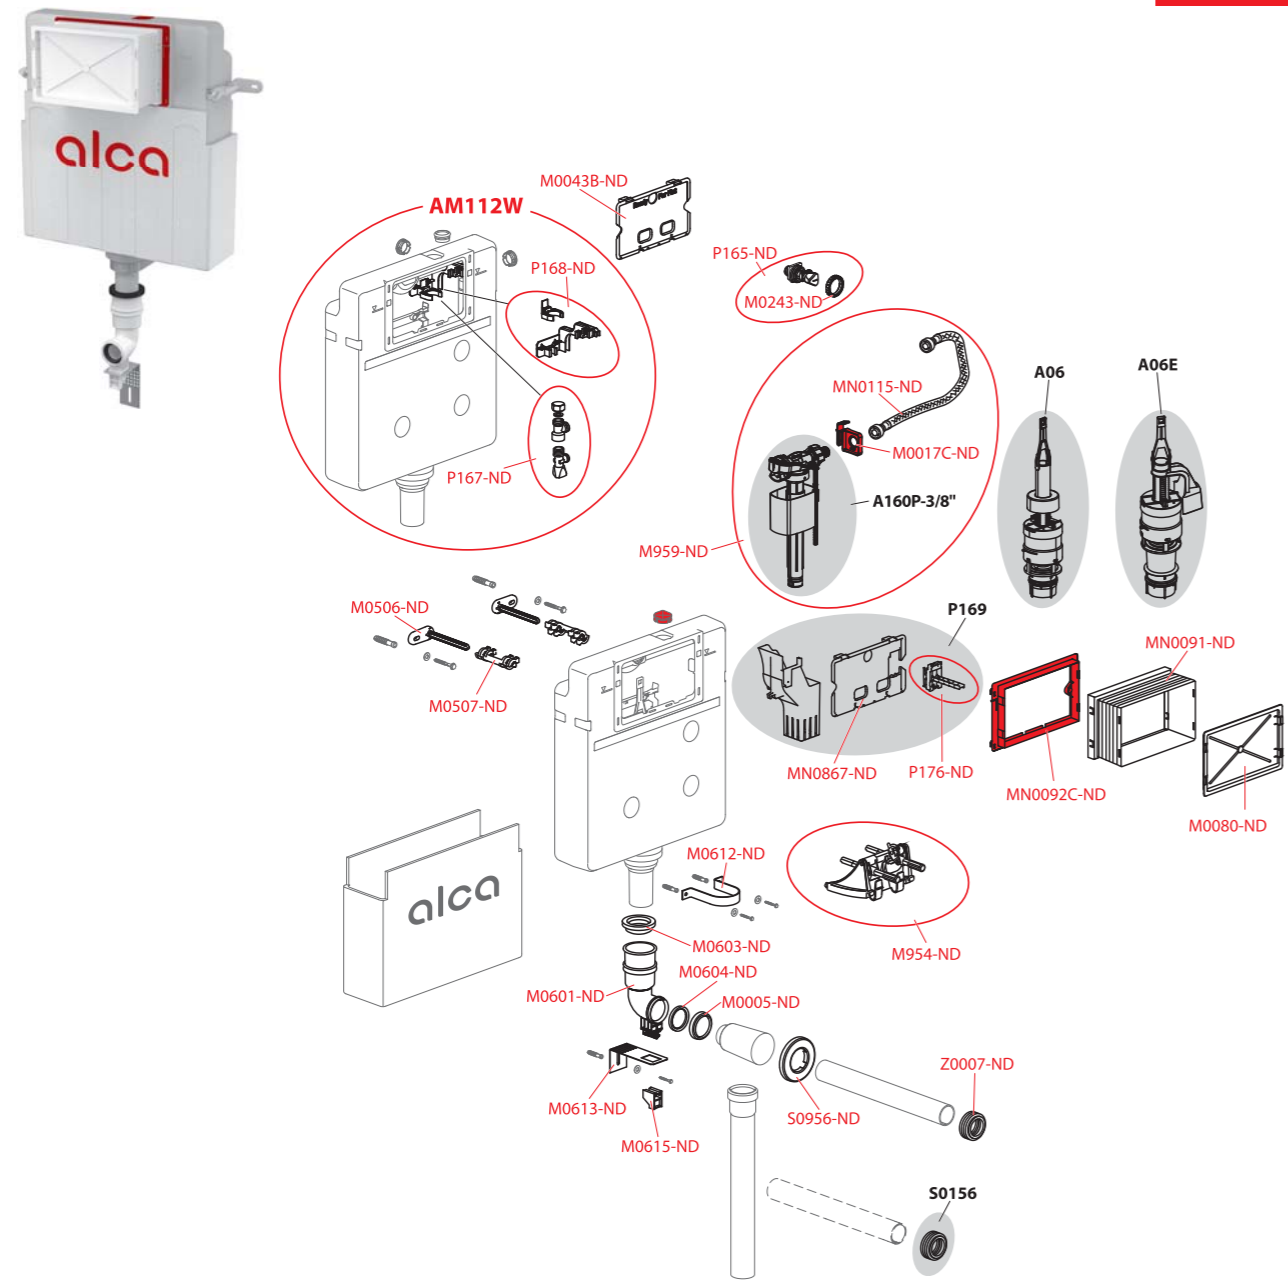

AM112, AM112W

PRODUCTION SINCE 2017

Order number	Description
M0005-ND	Water supply ring A100
M0017C-ND	Inlet fill valve bracket (range AM)
M0043B-ND	Inner board
M0080-ND	Sleeve lid
M0243-ND	Nut for angle valve bracket
M0506-ND	WC cistern hinge support
M0507-ND	WC cistern hinges
M0601-ND	Water supply elbow AM112
M0603-ND	Cuff
M0604-ND	Inlet sealing
M0612-ND	Perforated tape straight 17/6.5
M0613-ND	Holder
M0615-ND	Holder lock