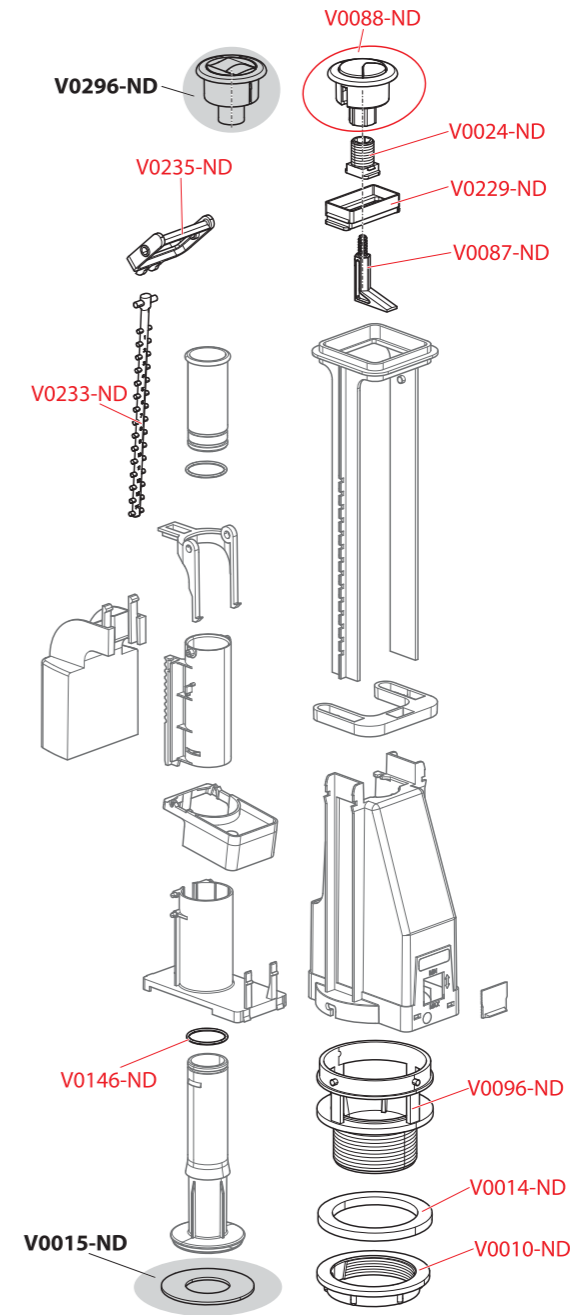

A08, A08A

Order number	Description
V0010-ND	Waste outlet nut TR 60x3
V0014-ND	Sealing 80x60x6 (flush valve A04, A2000, A05)
V0024-ND	Sliding screw
V0087-ND	Flush button pin
V0088-ND	Dual-flush button complete chrome
V0096-ND	Flush valve outlet - A08
V0146-ND	O-ring 22x2
V0229-ND	Sliding insert A08
V0233-ND	Pull bar A08
V0235-ND	Lever A08