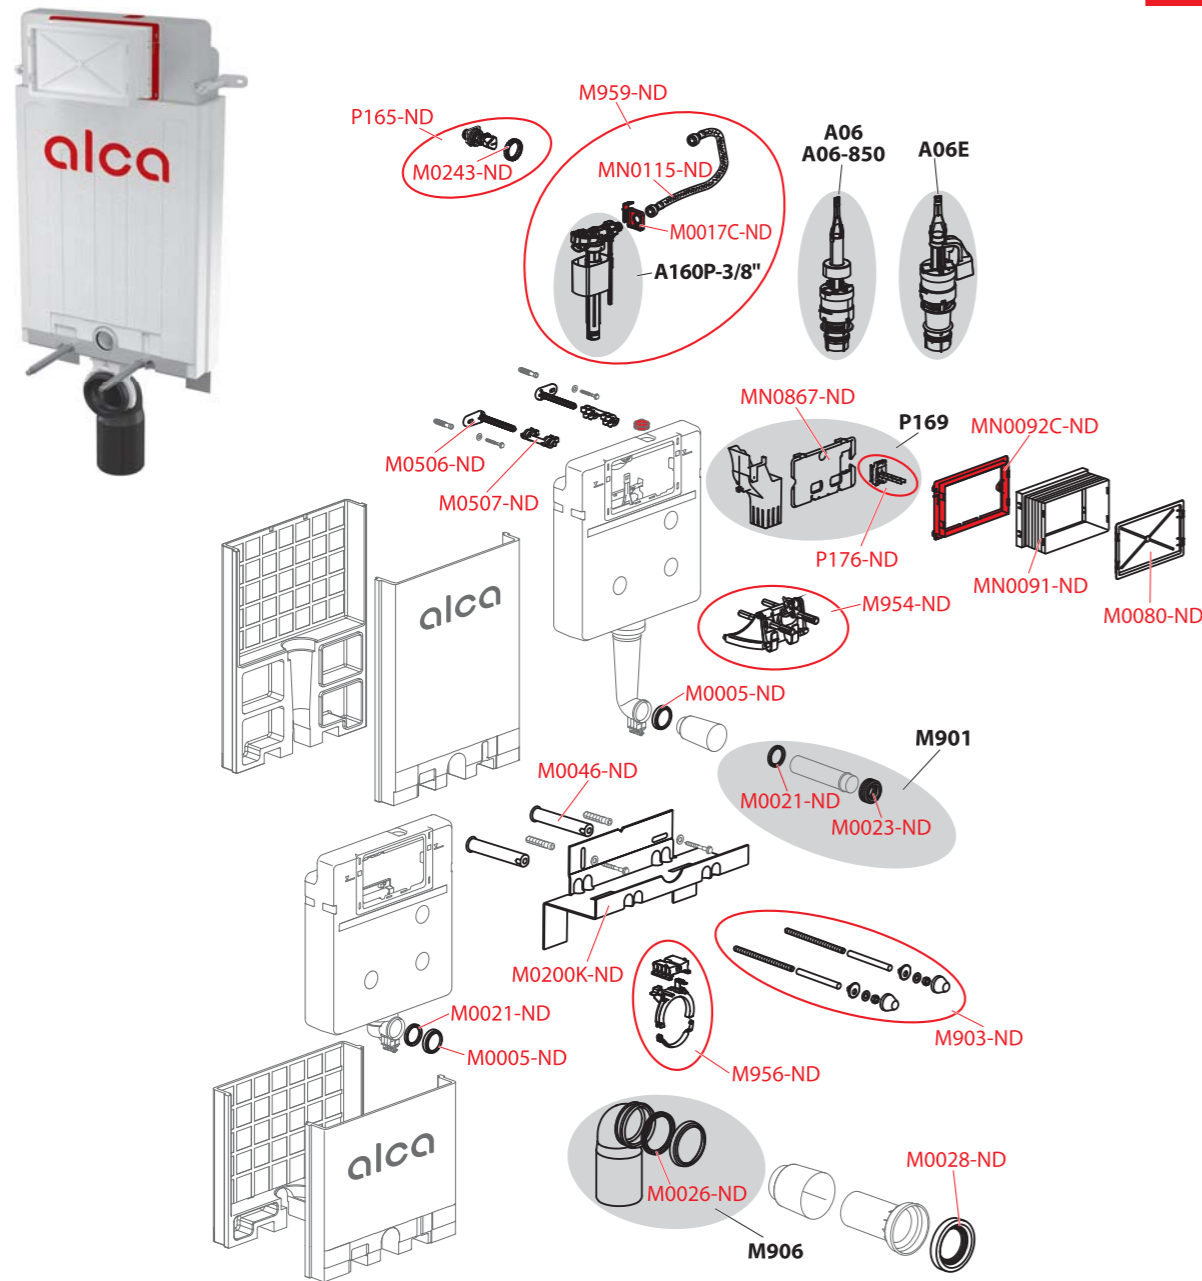

AM100/850, AM100/1000, AM100/1000E

PRODUCTION SINCE 2017

Order number	Description
M0005-ND	Water supply ring A100
M0017C-ND	Inlet fill valve bracket (range AM)
M0021-ND	Inlet sealing (WC modules)
M0023-ND	Wrapping seal 45x58x25 (WC modules)
M0026-ND	Waste sealing (WC modules)
M0028-ND	Coupler sealing
M0046-ND	Console pipe
M0080-ND	Sleeve lid
M0200K-ND	Console
M0243-ND	Nut for angle valve bracket
M0506-ND	WC cistern hinge support
M0507-ND	WC cistern hinges

Order number	Description
M903-ND	Threaded rods + accessories
M954-ND	Mechanism complete AM
M956-ND	Sliding waste pipe holder
M959-ND	Set for exchange of inlet fill valve and hose for WC module AM
MN0091-ND	Frame sleeve
MN0092C-ND	Frame for WC module sleeve (range AM)
MN0115-ND	Pipe with O-ring for module range AM
MN0867-ND	Inner plate for WC tablet dispenser
P165-ND	Angle valve SCHELL with bracket and nut
P176-ND	Tablet ejector and insert - set