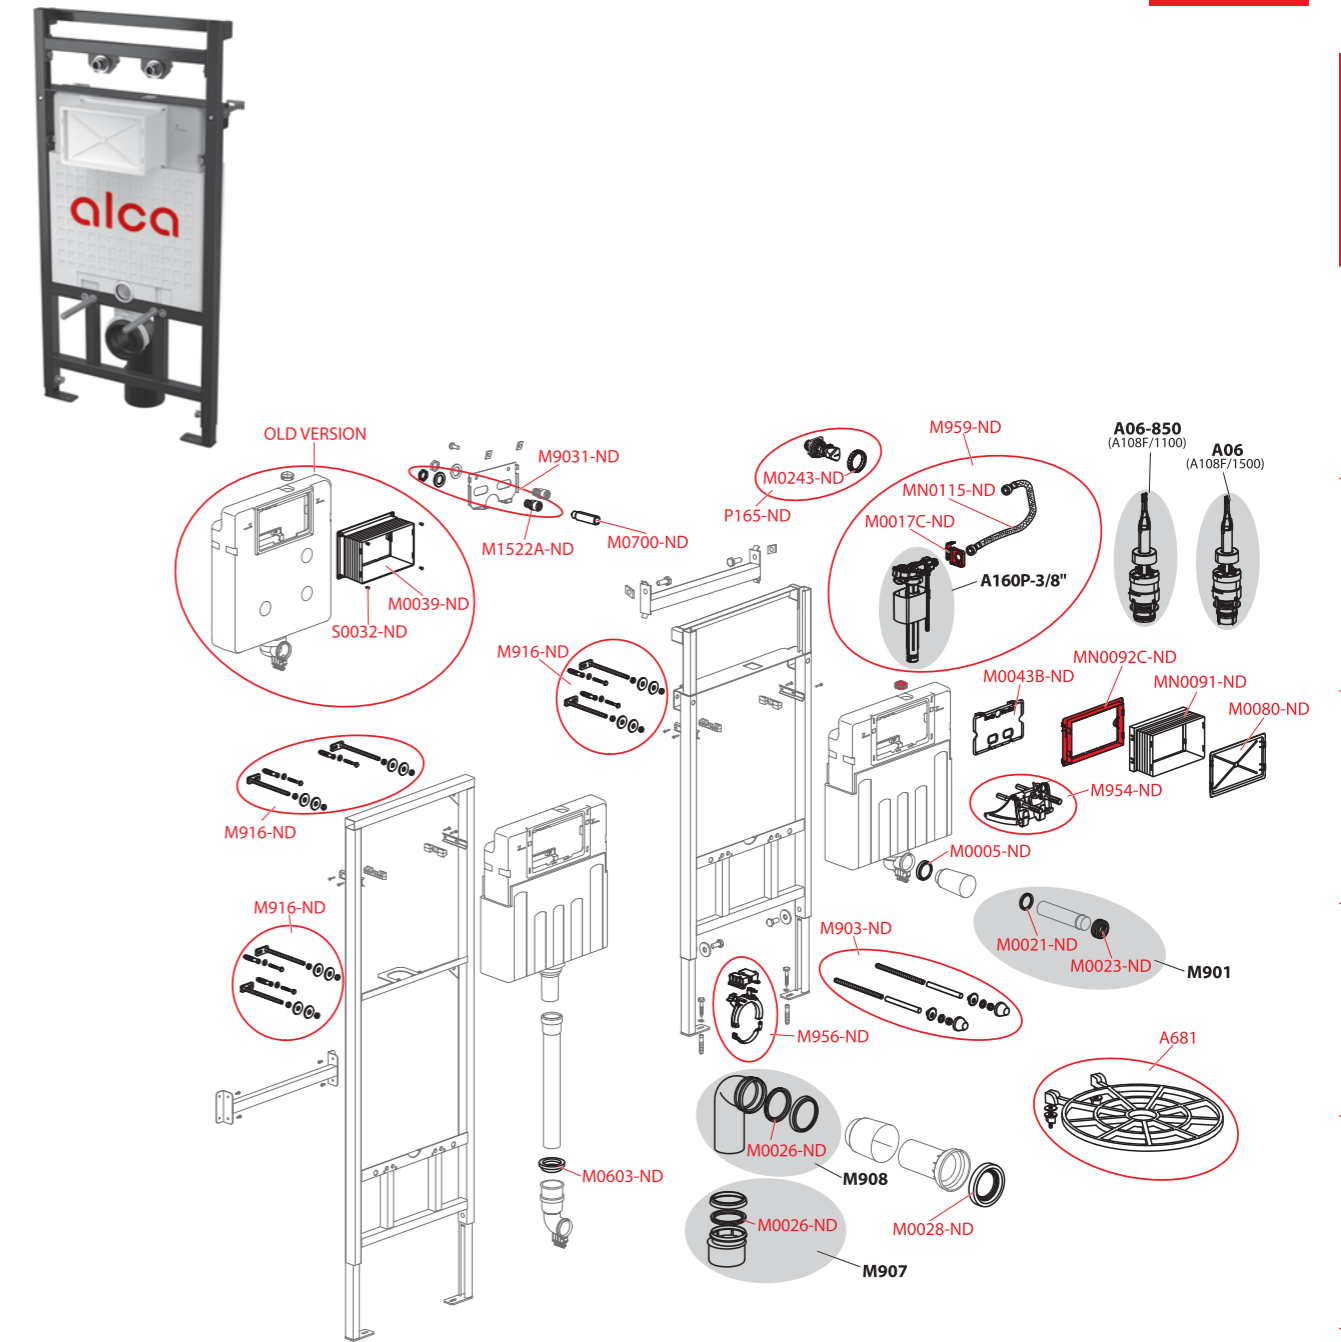

A108F

PRODUCTION 2015-2020

Order number	Description
A681	Waste sink grid
M0005-ND	Water supply ring A100
M0017C-ND	Inlet fill valve bracket (range AM)
M0021-ND	Inlet sealing (WC modules)
M0023-ND	Wrapping seal 45x58x25 (WC modules)
M0026-ND	Waste sealing (WC modules)
M0028-ND	Coupler sealing
M0039-ND	Sleeve
M0043B-ND	Inner board
M0603-ND	Cuff
M080-ND	Sleeve lid
M0931-ND	Reduction - set
M0967-ND	Wall mounting kit Easy Lock - AM101
M1522A-ND	Reduction G3/4"-G1/2" - short
M1522A-ND	Reduction G3/4"-G1/2" - short
M700-ND	Reduction G3/4"-G1/2"

Order number	Description
M1522A-ND	Reduction G3/4"-G1/2" - short
M903-ND	Threaded rods + accessories
M9031-ND	Reduction - set
M916-ND	Fixation set
M954-ND	Mechanism complete AM
M956-ND	Sliding waste pipe holder
M959-ND	Set for exchange of inlet fill valve and hose for WC module AM
MN0091-ND	Frame sleeve
MN0092C-ND	Frame for WC module sleeve (range AM)
MN0115-ND	Pipe with O-ring for module range AM
P165-ND	Angle valve SCHELL with bracket and nut
S0032-ND	Screw into metal 4.2x16 DIN 7983 A2