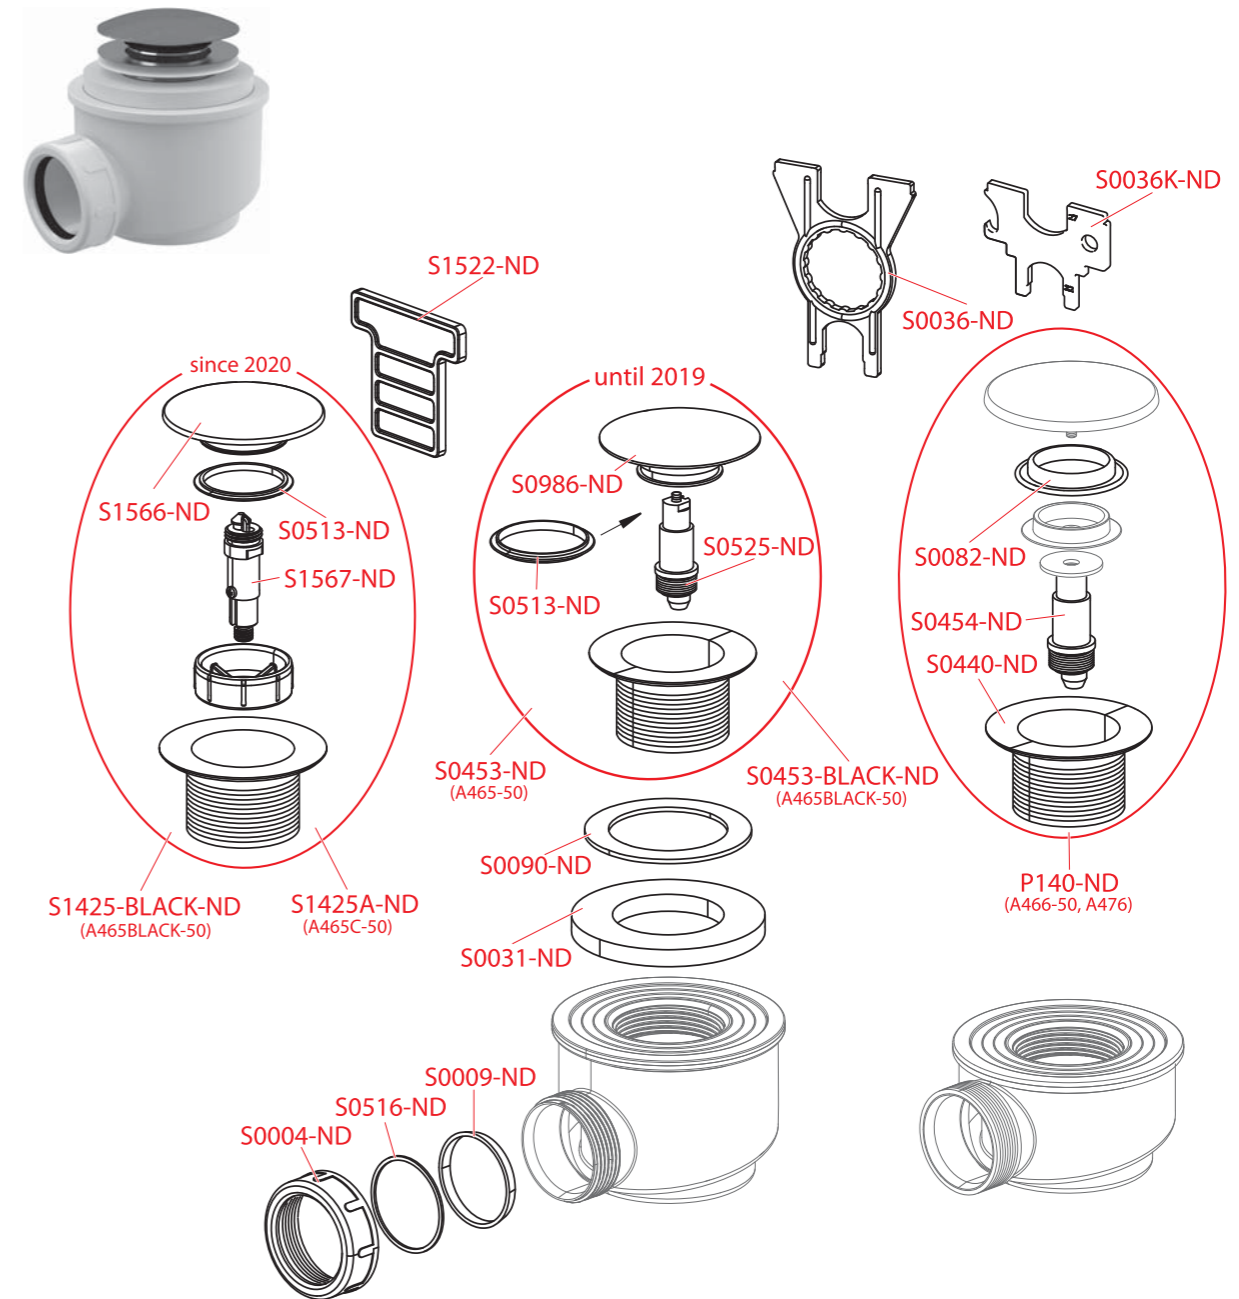

A465, A466, A476, A465BLACK

Order number	Description
P140-ND	Waste outlet CLICK/CLAK 6/4" complete, plastic
S0004-ND	Nut G1 1/2" (bath, shower, washbasin traps)
S0009-ND	Conical sealing 44×39×5 (bath, shower, wash-basin and sink traps)
S0031-ND	Sealing 85×49×8 (shower traps A46, A47B, A47CR)
S0036-ND	Key for shower waste and trap
S0036K-ND	Universal key for shower traps and inlet fill valves, metal
S0082-ND	Bath plug sealing
S0090-ND	Sealing 70×50×2 (shower traps A461, A462, A46, A47, sink traps)
S0440-ND	Grid CLICK/CLACK
S0453-BLACK-ND	Waste outlet CLICK/CLAK 6/4" complete, metal, BLACK
S0453-ND	Waste outlet CLICK/CLAK 6/4" complete, metal

Order number	Description
S0454-ND	CLICK/CLACK mechanism plastic
S0513-ND	Sealing under plug for bath trap CLICK/CLACK
S0516-ND	Friction ring DN40
S0525-ND	CLICK/CLACK mechanism
S0986-ND	Plug CLICK/CLACK 6/4" for bath and shower traps
S1425-BLACK-ND	Waste outlet CLICK/CLACK 6/4" complete metal BLACK
S1425A-ND	Bathtub outlet CLICK/CLACK 6/4" plastic insert
S1522-ND	Key for bath trap outlet 6/4"
S1566-ND	Plug CLICK/CLACK 6/4" metal
S1567-ND	CLICK/CLACK mechanism for A504CKM, A507CKM, A465C-50