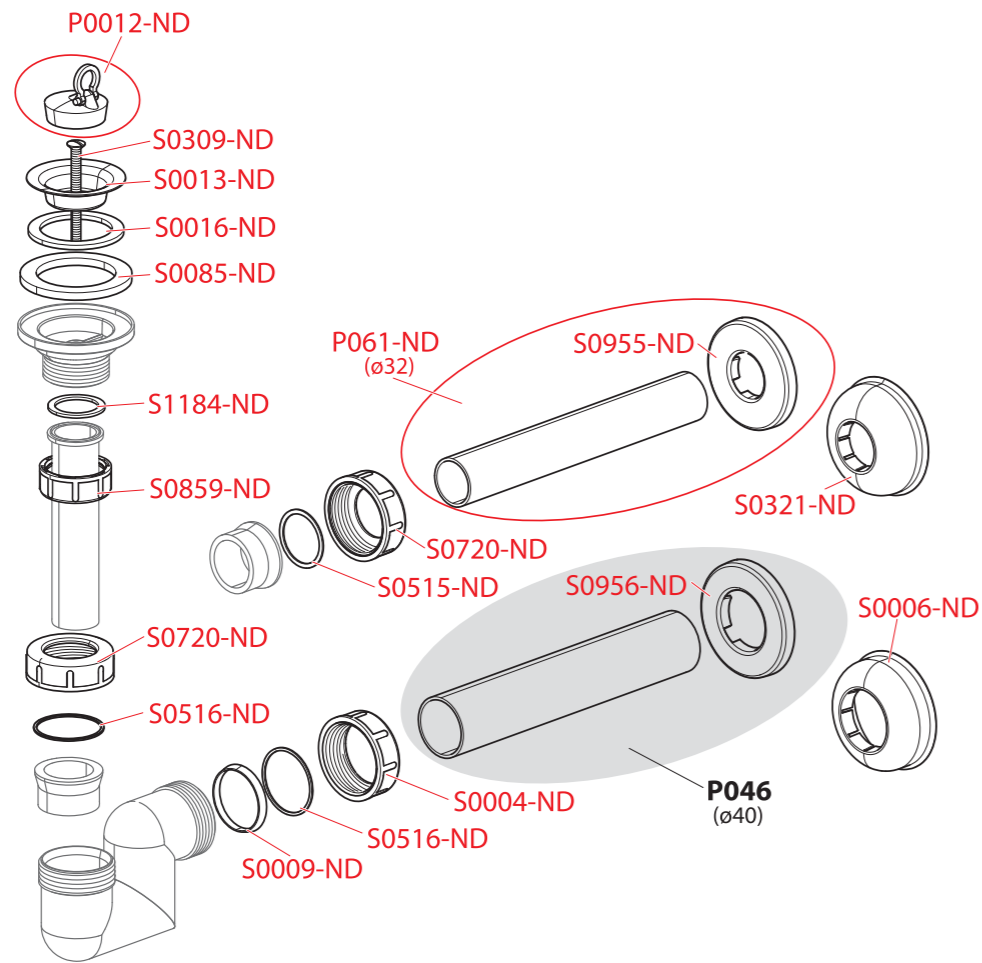

A412, A45F

A413, A434, A872P

Order number	Description
P0012-ND	PVC plug 5/4" (washbasin traps)
P061-ND	Pipe DN32 with rosette
S0004-ND	Nut G1 1/2" (bath, shower, washbasin traps)
S0006-ND	Rosette DN40
S0009-ND	Conical sealing 44×39×5 (bath, shower, wash-basin and sink traps)
S0013-ND	Trap grid 5/4" stainless steel (wash-basin traps)
S0016-ND	Sealing 60×45.5×2 (washbasin traps)
S0085-ND	Sealing 70×50×6 (bath traps, shower traps A461, A462, wash-basin and sink traps)

Order number	Description
S0309-ND	Screw M6×80 stainless steel (washbasin traps)
S0321-ND	Rosette DN32
S0515-ND	Friction ring DN32
S0516-ND	Friction ring DN40
S0720-ND	Nut G1 1/2" DN32
S0859-ND	Nut G1 1/4" high
S0955-ND	Rosette DN32
S0956-ND	Rosette DN40
S1184-ND	Sealing G5/4"

Order number	Description
P0012-ND	PVC plug 5/4" (washbasin traps)
P0050-ND	Washer + flap
S0004-ND	Nut G1 1/2" (bath, shower, washbasin traps)
S0006-ND	Rosette DN40
S0009-ND	Conical sealing 44×39×5 (bath, shower, wash-basin and sink traps)
S0016-ND	Sealing 60×45.5×2 (washbasin traps)

Order number	Description
S0085-ND	Sealing 70×50×6 (bath traps, shower traps A461, A462, wash-basin and sink traps)
S0323-ND	Sealing 45×37×3
S0442-ND	Sealing 39×30×4
S0516-ND	Friction ring DN40
S0956-ND	Rosette DN40