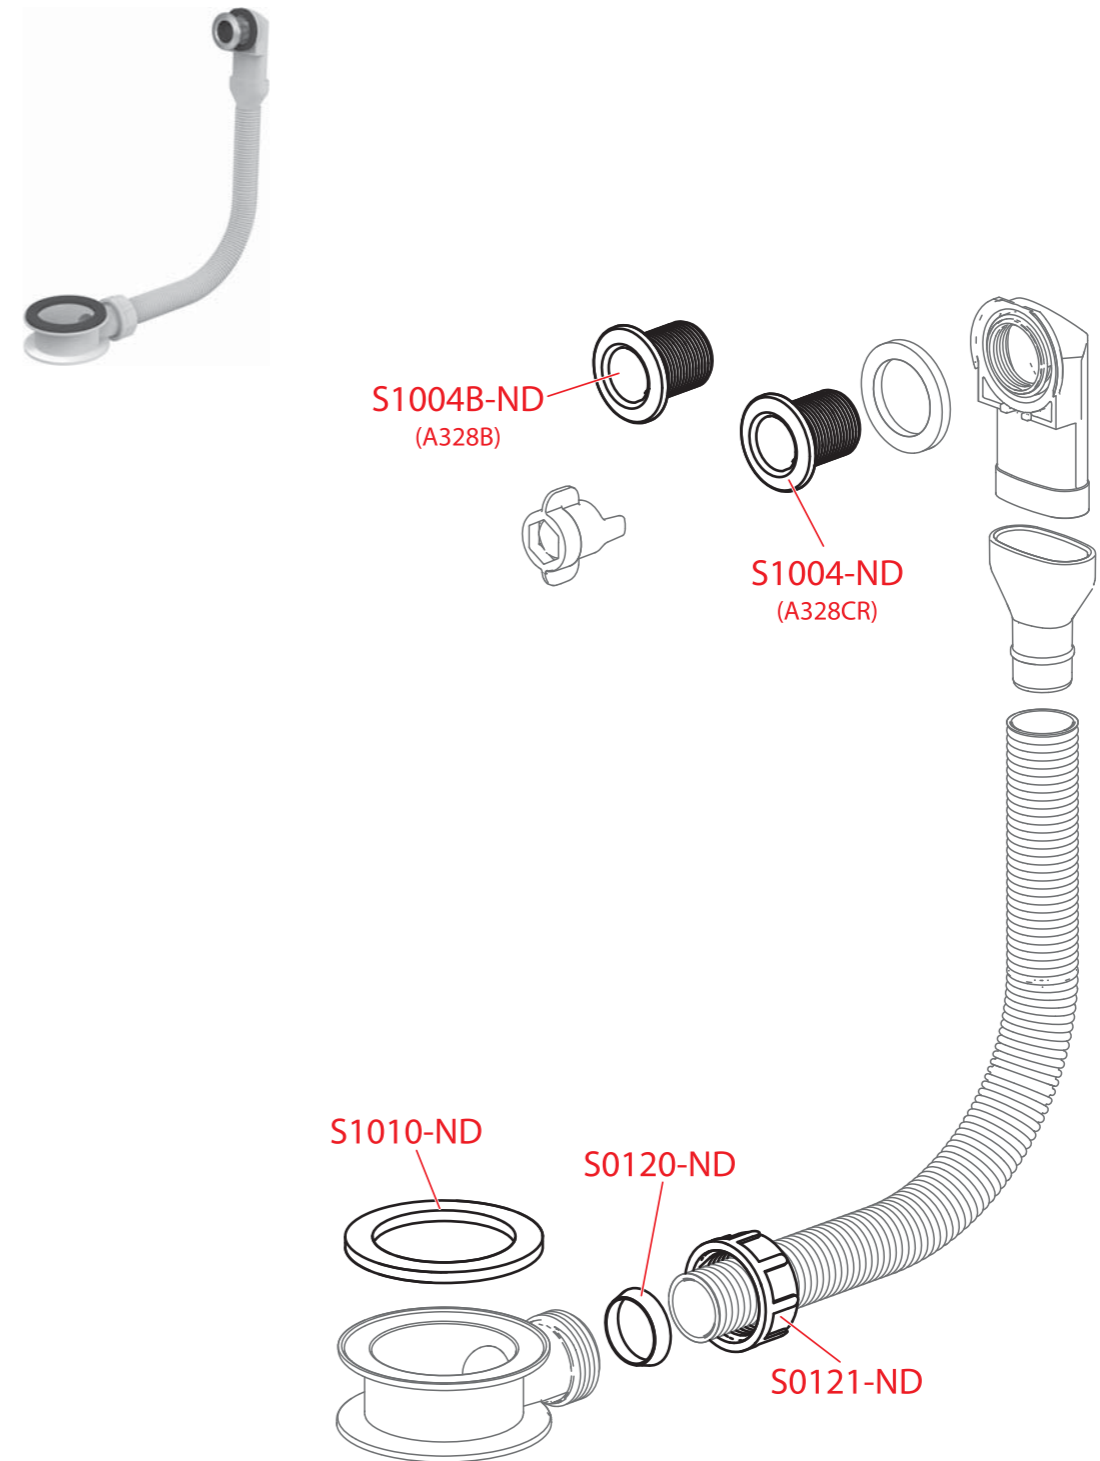

A328B, A328CR

Order number	Description
S0120-ND	Conical sealings 28x25x5 (wash-basin and sink traps)
S0121-ND	Nut G1"
S1004-ND	Overflow cover Alca - chrome
S1004B-ND	Overflow cover Alca - white
S1010-ND	Sealing 69x50x4 XPE