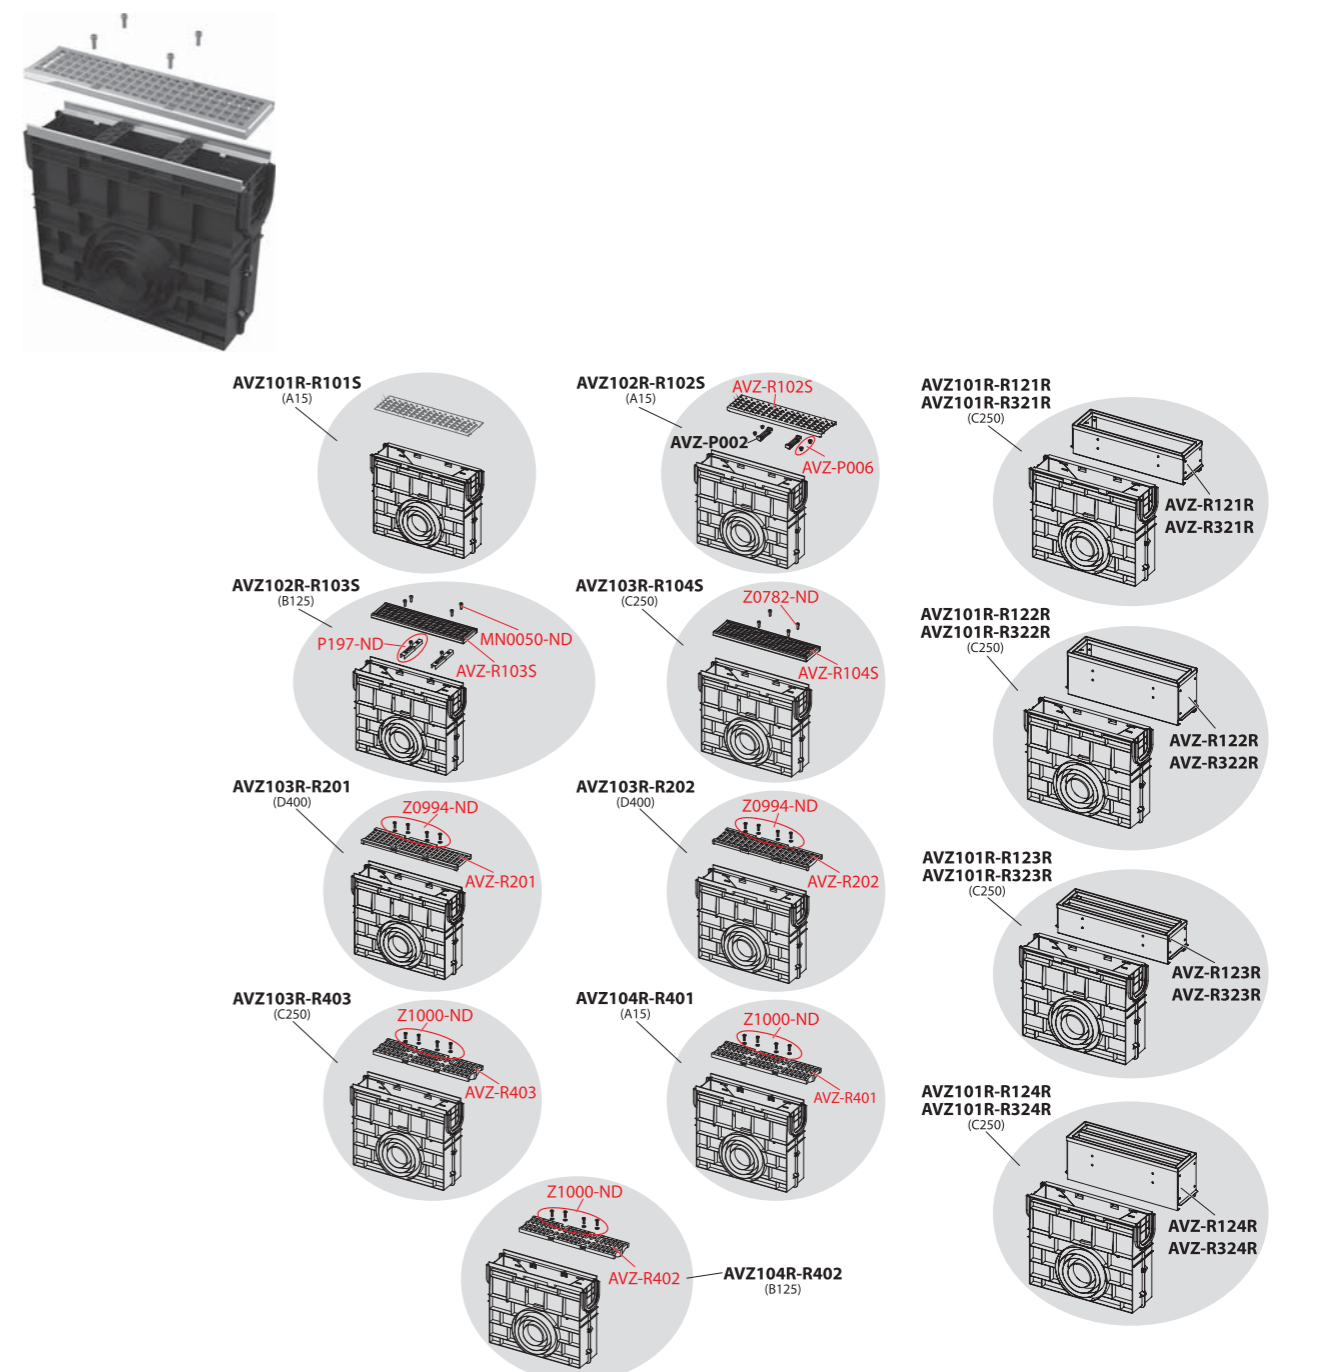

Order number	Description
AVZ-R402	Grating for outdoor drain AVZ104 composite B125
AVZ-R403	Grating for outdoor drain AVZ103 composite C250
AVZ-R501	Grating for outdoor drain AVZ112 plastic A15
AVZ101	Outdoor drain channel 100 mm without frame
AVZ102A	Outdoor drain channel 100 mm with plastic frame
AVZ102B	Outdoor drain channel 100 mm with plastic frame and locks
AVZ103	Outdoor drain channel 100 mm with galvanized frame
AVZ104	Outdoor drain channel 100 mm with plastic frame
MN0050-ND	Screw M8×16
Z0782-ND	Screw M8×20
Z0994-ND	Screw M8×30 DIN 7984 A2 – 4 pcs
Z0998-ND	Nut housing for drain AVZ104
Z1000-ND	Screw M8×25 DIN 912 allen key A2 – 4 pcs

AVZ103R-R201, AVZ103R-R202, AVZ103R-R403, AVZ104R-R401, AVZ104R-R402, AVZ101R-R101S, AVZ101R-R121R, AVZ101R-R122R, AVZ101R-R123R, AVZ101R-R124R, AVZ101R-R321R, AVZ101R-R322R, AVZ101R-R323R, AVZ101R-R324R, AVZ102R-R102S, AVZ102R-R103S, AVZ103R-R104S