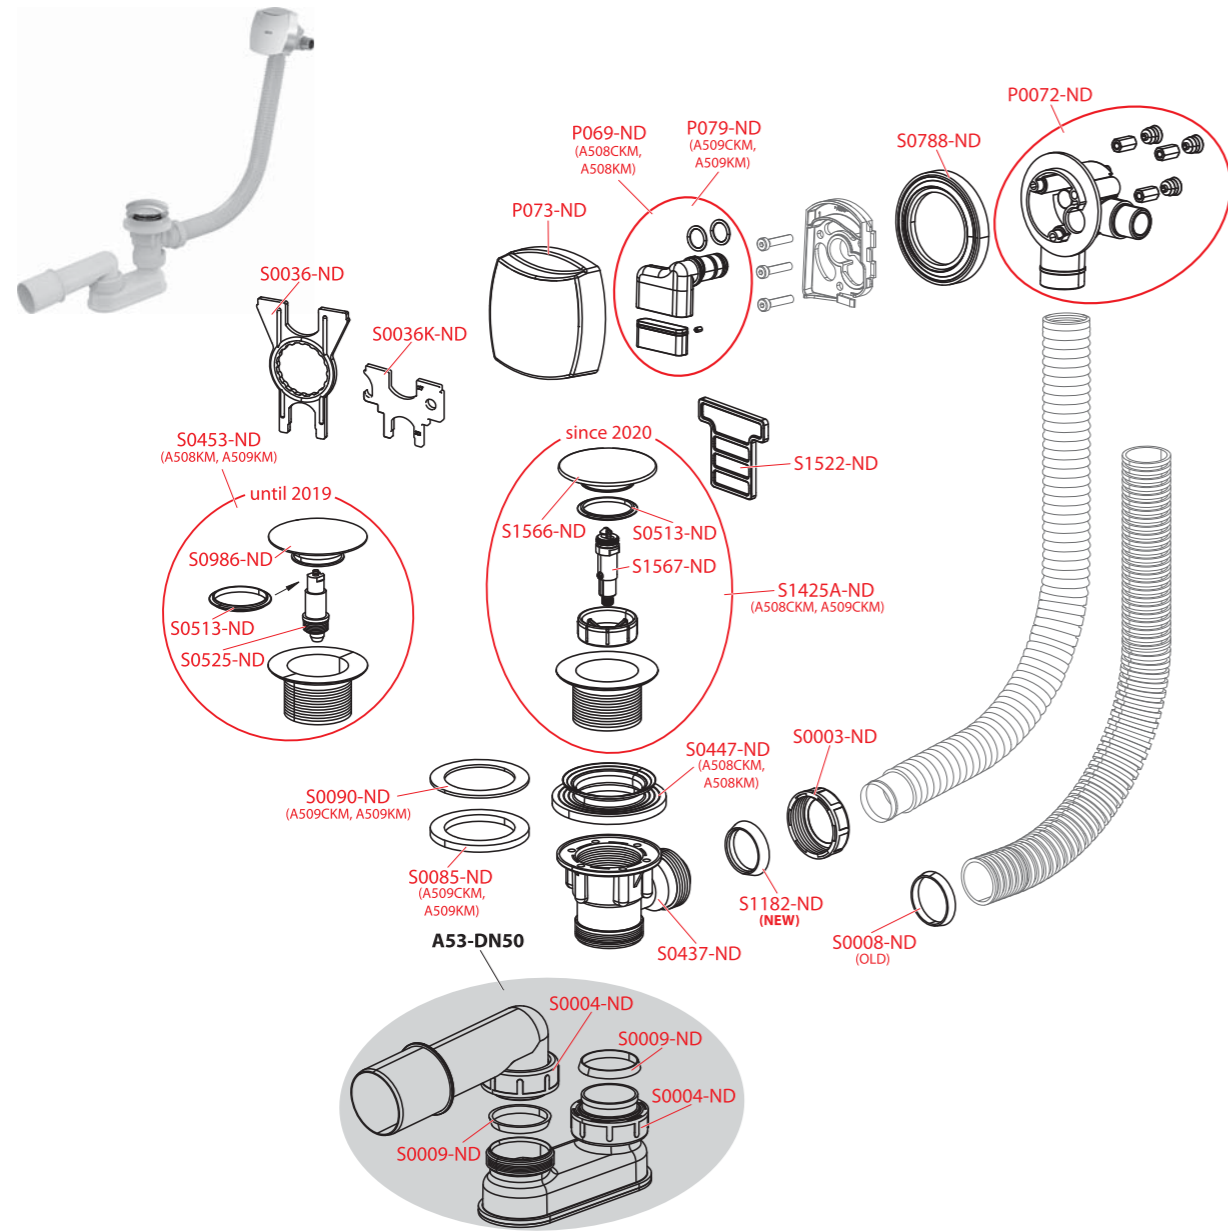

A508KM, A509KM

Order number	Description
P0072-ND	Control knob A508
P069-ND	Aerator set
P073-ND	Bath trap control knob A508
P079-ND	Aerator set long
S0003-ND	Nut G1 1/4"
S0004-ND	Nut G1 1/2" (bath, shower, washbasin traps)
S0008-ND	Conical sealing 36×31,5×5 (bath and shower traps)
S0009-ND	Conical sealing 44×39×5 (bath, shower, wash-basin and sink traps)
S0036-ND	Key for shower waste and trap
S0036K-ND	Universal key for shower traps and inlet fill valves, metal
S0085-ND	Sealing 70×50×6 (bath traps, shower traps A461, A462, wash-basin and sink traps)
S0090-ND	Sealing 70×50×2 (shower traps A461, A462, A46, A47, sink traps)

Order number	Description
S0437-ND	Trap drain CLICK/CLACK
S0447-ND	Shaped sealing white (A503KM, A506KM)
S0453-ND	Waste outlet CLICK/CLAK 6/4" complete, metal
S0513-ND	Sealing under plug for bath trap CLICK/CLACK
S0525-ND	CLICK/CLACK mechanism
S0788-ND	Overflow sealing A564
S0986-ND	Plug CLICK/CLACK 6/4" for bath and shower traps
S1182-ND	Conical sealing 38×30×7
S1425A-ND	Bathtub outlet CLICK/CLACK 6/4" plastic insert
S1522-ND	Key for bath trap outlet 6/4"
S1566-ND	Plug CLICK/CLACK 6/4" metal
S1567-ND	CLICK/CLACK mechanism for A504CKM, A507CKM, A465C-50