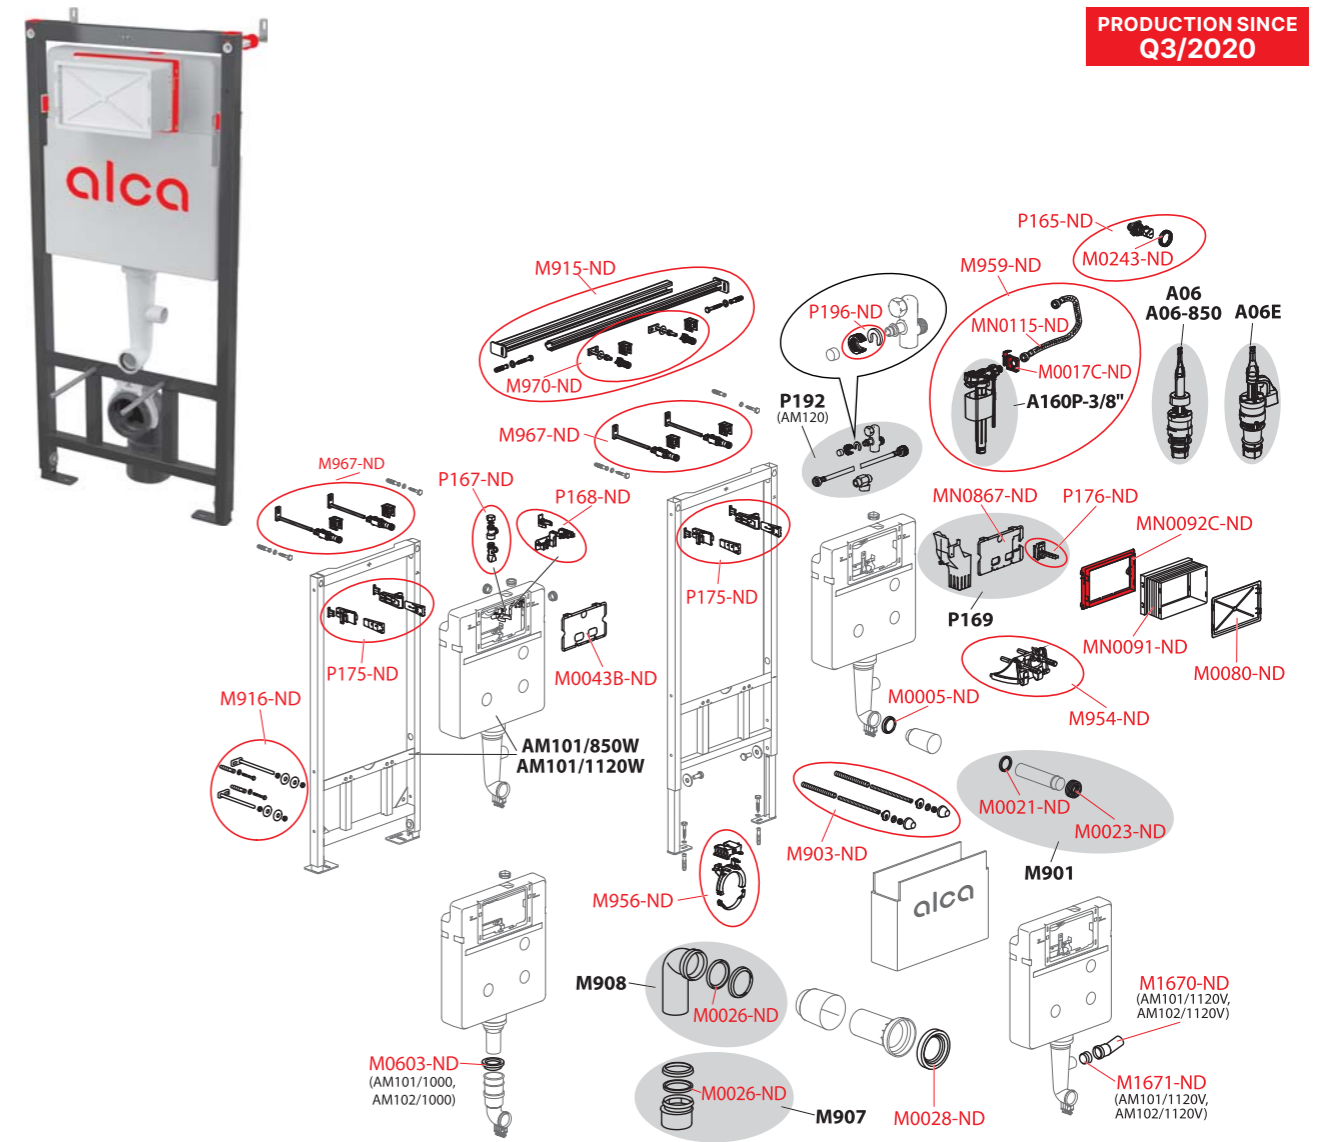

AM101/850, AM102/850, AM101/1000, AM101/1120, AM101/850W, AM102/1000, AM102/1120, AM101/1120E, AM101/1120V, AM101/1120W, AM102/1120E, AM102/1120V, AM120/1120, AM121/1120

PRODUCTION SINCE Q3/2020

Order number	Description
M0005-ND	Water supply ring A100
M0017C-ND	Inlet fill valve bracket (range AM)
M0021-ND	Inlet sealing (WC modules)
M0023-ND	Wrapping seal 45x58x25 (WC modules)
M0026-ND	Waste sealing (WC modules)
M0028-ND	Coupler sealing
M0043B-ND	Inner board
M0080-ND	Sleeve lid
M0243-ND	Nut for angle valve bracket
M0603-ND	Cuff
M1670-ND	HT elbow 40/15
M1671-ND	Opening cover
M903-ND	Threaded rods + accessories
M915-ND	Traverse complete
M916-ND	Fixation set
M954-ND	Mechanism complete AM

Order number	Description
M956-ND	Sliding waste pipe holder
M959-ND	Set for exchange of inlet fill valve and hose for WC module AM
M967-ND	Wall mounting kit Easy Lock – AM101
M970-ND	Wall mounting kit Easy Lock – AM102
MN0091-ND	Frame sleeve
MN0092C-ND	Frame for WC module sleeve (range AM)
MN0115-ND	Pipe with O-ring for module range AM
MN0867-ND	Inner plate for WC tablet dispenser
P165-ND	Angle valve SCHELL with bracket and nut
P167-ND	Angle valve with T-piece
P168-ND	Angle valve holder set
P175-ND	WC cistern hinges – complete 2 pcs
P176-ND	Tablet ejector and insert - set
P196-ND	Nutt + fuse AM120