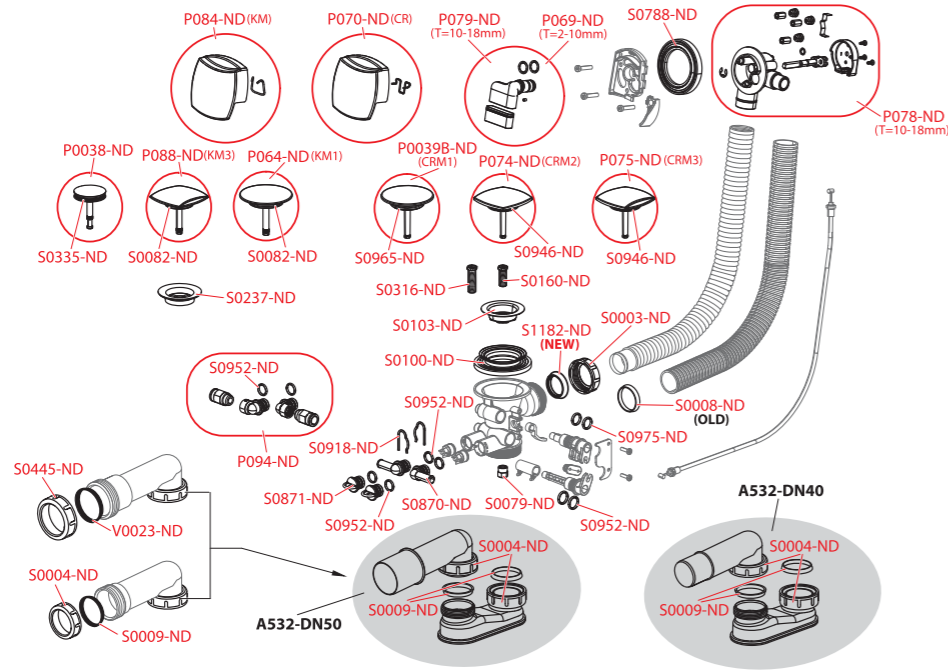

A566

Order number	Description
P0038-ND	Plug complete metal (bath traps A55K, A56K)
P0039B-ND	Large plug complete, chrome (bath trap A51CRM, A564CRM1, A565CRM1)
P0041-ND	Knob complete CR A51 (A51CR, A54CR bath traps)
P064-ND	Plug complete metal large (bath traps A564KM1, A565KM1)
P069-ND	Aerator set
P070-ND	Bath trap control knob A564 complete
P074-ND	Plug complete chrome for A564CRM2
P075-ND	Plug complete chrome for A564CRM3
P078-ND	Control knob A565
P079-ND	Aerator set long
P084-ND	Bath trap control knob metal A564 complete
P088-ND	Plug complete KM3
P094-ND	Set of push-in drainage A566
S0003-ND	Nut G1 1/4"
S0004-ND	Nut G1 1/2" (bath, shower, washbasin traps)
S0008-ND	Conical sealing 36x31,5x5 (bath and shower traps)
S0009-ND	Conical sealing 44x39x5 (bath, shower, wash-basin and sink traps)
S0074-ND	Overflow grid A51-A56
S0079-ND	Nut
S0082-ND	Bath plug sealing
S0084-ND	O-ring 10x2

Order number	Description
S0085-ND	Sealing 70x50x6 (bath traps, shower traps A461, A462, wash-basin and sink traps)
S0100-ND	Shaped sealing
S0103-ND	Chrome grid
S0160-ND	Screw 33 mm long
S0237-ND	Grid A55 metal
S0316-ND	Screw 40 mm long
S0335-ND	Sealing A55 (bath traps A55K, A56K)
S0445-ND	Nut G1 3/4"
S0788-ND	Overflow sealing A564
S0870-ND	Pipe elbow complete
S0871-ND	Throat stopper complete
S0918-ND	Hydromassage bracket
S0946-ND	Sealing for big bath plug
S0952-ND	O-ring 12.0x2 silicone
S0965-ND	Sealing for bath plug
S0975-ND	O-ring 10/2
S1022-ND	Control knob chrome (A51CR, A51CRM, A54CR)
S1025-ND	Overflow grid
S1076-ND	Control knob metal (A55K, A55KM, A550K, A550KM, A56K)
S1095-ND	Knob chrome (A51CR, A51CRM, A54CR, A54CRM)
S1182-ND	Conical sealing 38x30x7
V0023-ND	Conical sealing 56x49x6