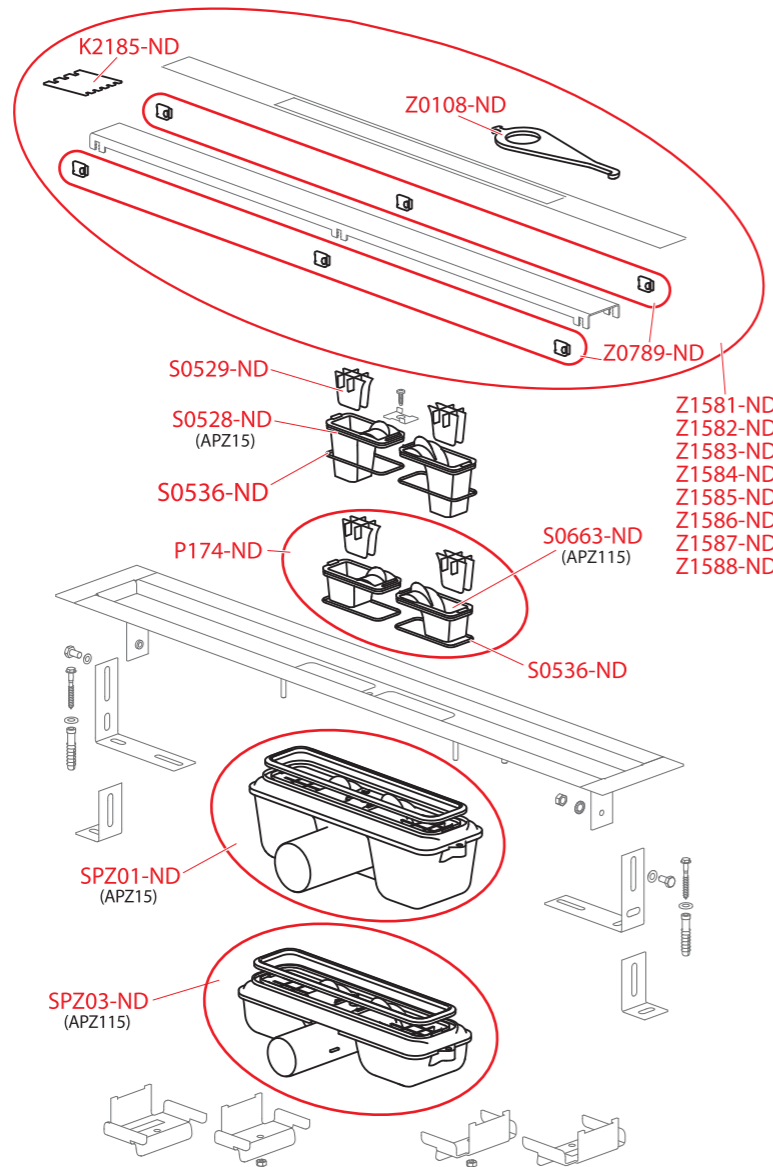

APZ15 Marble, APZ115 Marble Low