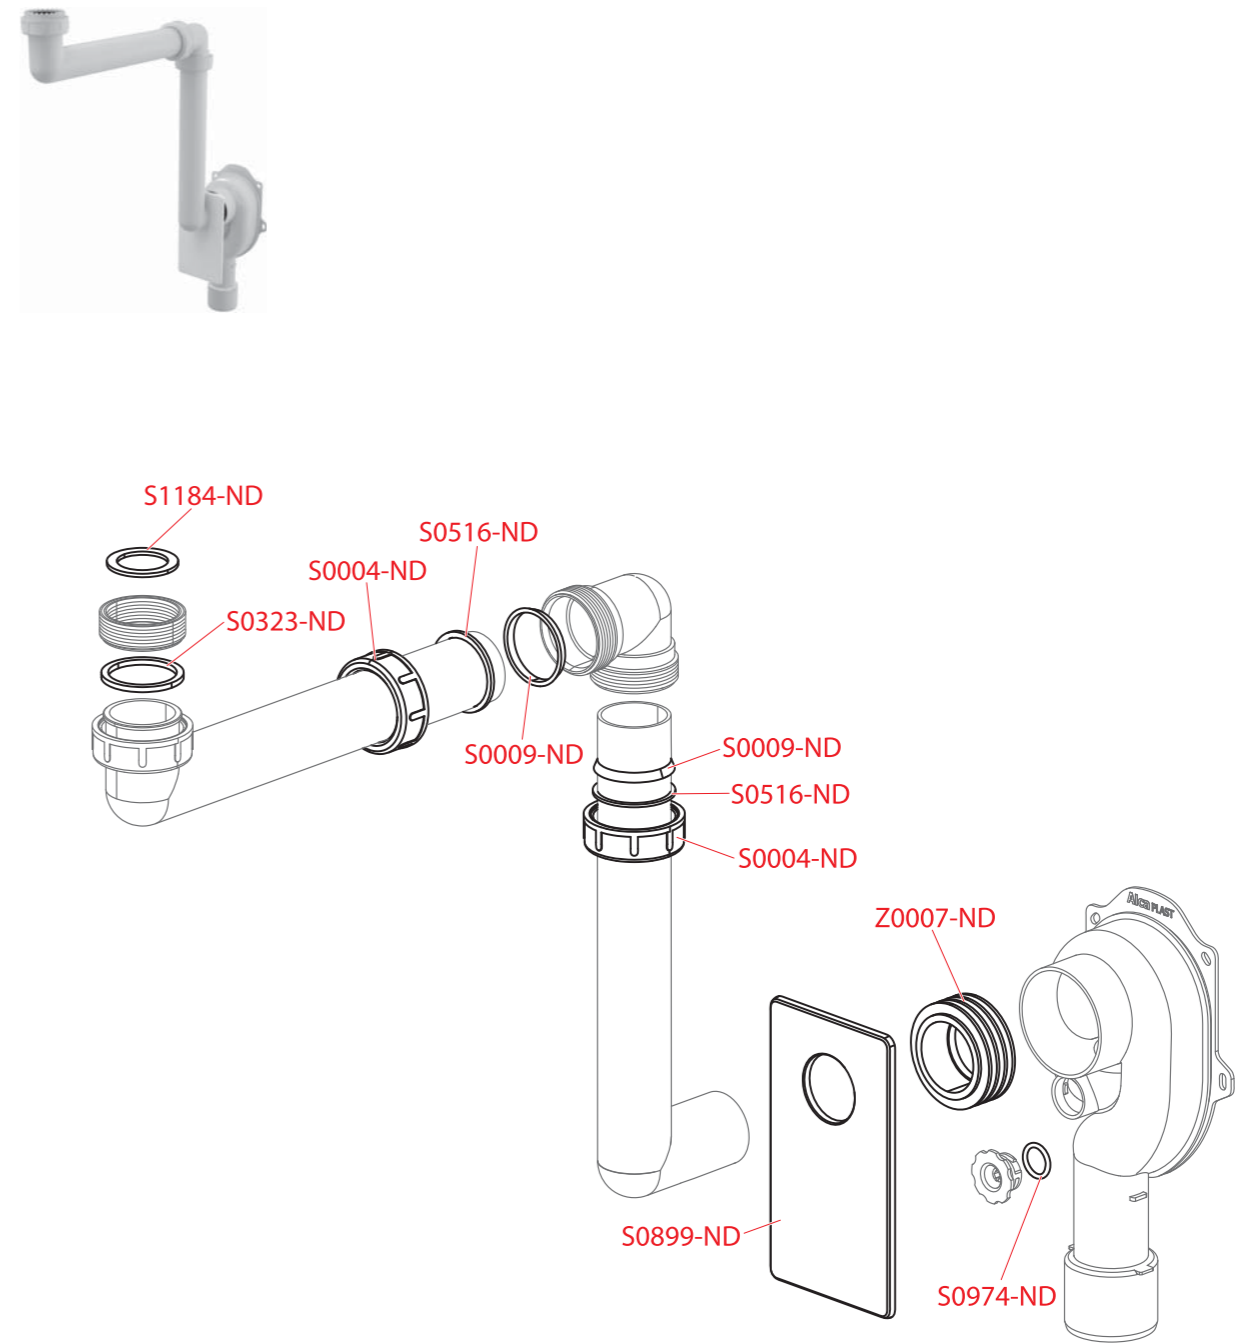

A873

Order number	Description
S0004-ND	Nut G1 1/2" (bath, shower, washbasin traps)
S0009-ND	Conical sealing 44×39×5 (bath, shower, wash-basin and sink traps)
S0323-ND	Sealing 45×37×3
S0516-ND	Friction ring DN40
S0899-ND	Plate for washing mashine trap – white
S0974-ND	O-ring 15×2,5
S1184-ND	Sealing G5/4"
Z0007-ND	Wrapping seal DN60/40