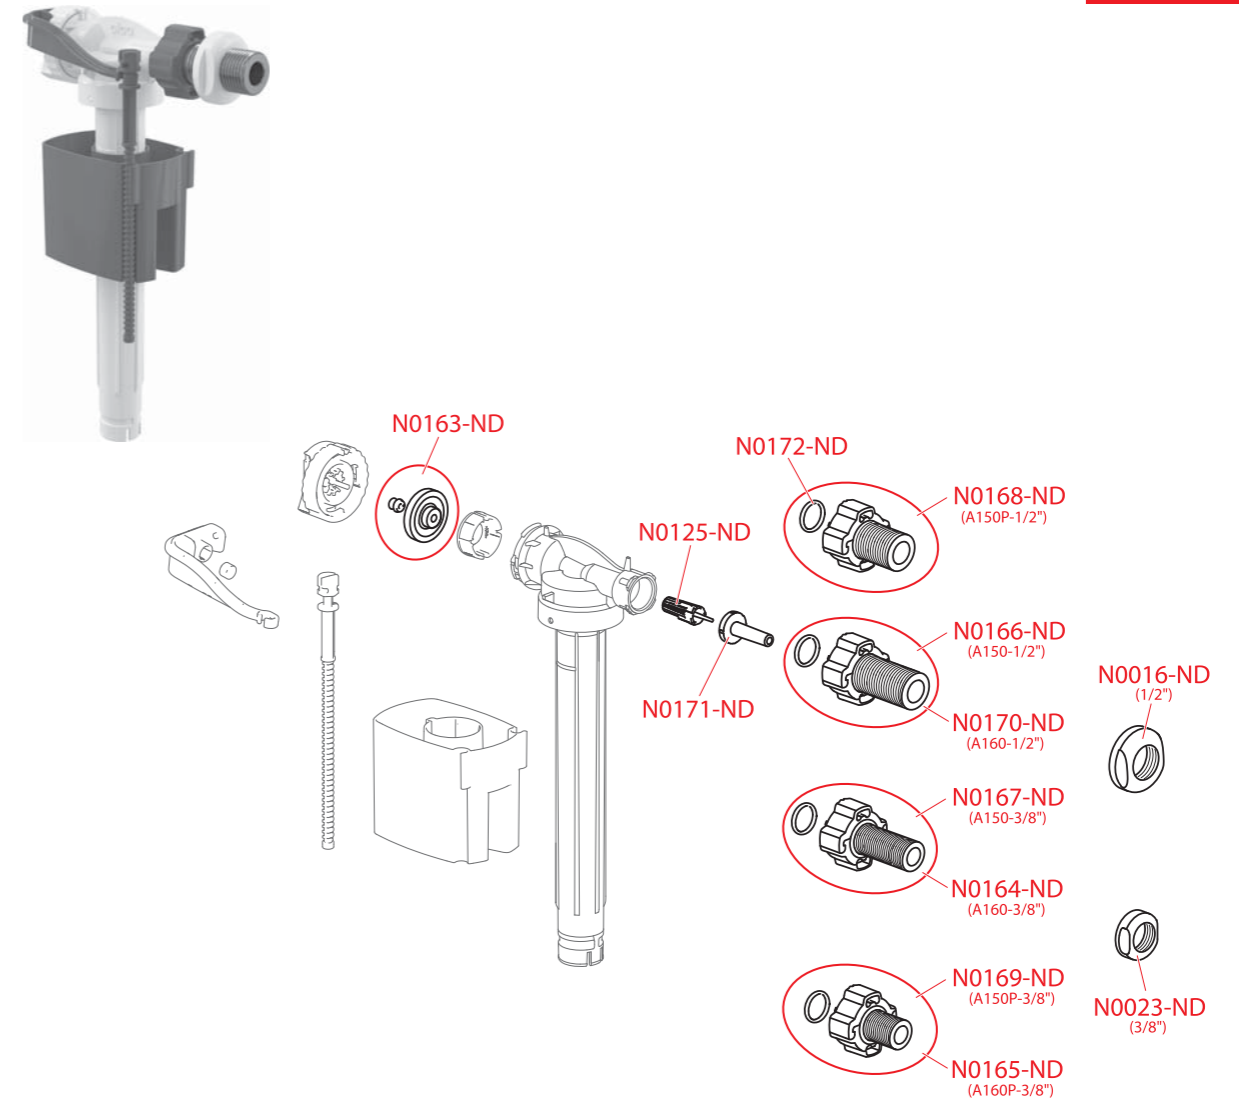

A150, A160, A150P, A160P

Order number	Description
N0016-ND	Nut G1/2" white
N0023-ND	Nut G3/8 white
N0125-ND	Strainer for inlet fill valve universal
N0163-ND	Membrane for inlet fill valve 2018 – Complete
N0164-ND	Bayonet A160-3/8"
N0165-ND	Bayonet A160P-3/8"
N0166-ND	Bayonet A150-1/2"
N0167-ND	Bayonet A150-3/8"
N0168-ND	Bayonet A150P-1/2"
N0169-ND	Bayonet A150P-3/8"
N0170-ND	Bayonet A160-1/2"
N0171-ND	Inlet fill valve – water flow regulator
N0172-ND	O-ring 13×2

PRODUCTION SINCE Q2/2021