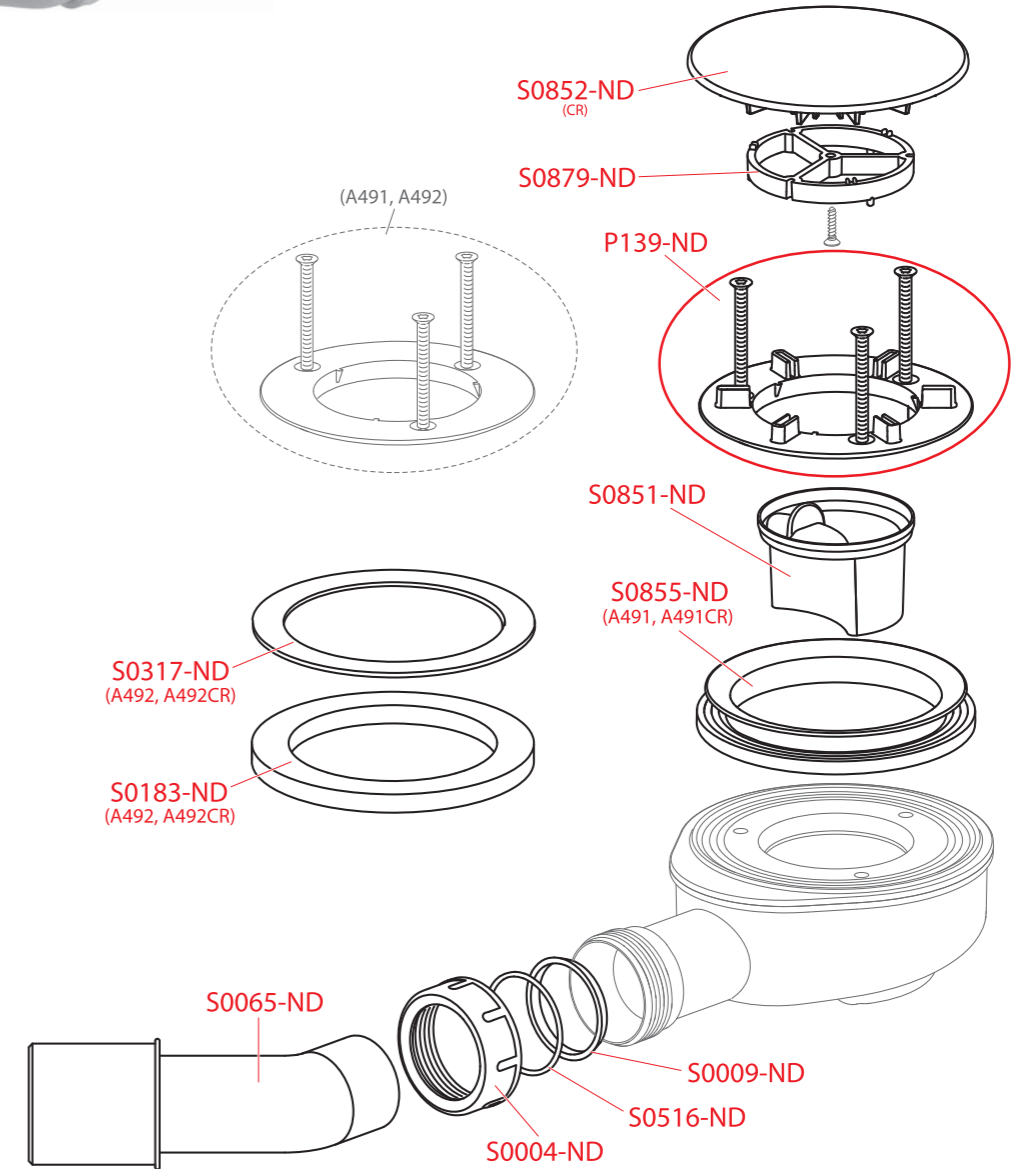

A471CR

A491CR, A492CR

Order number	Description
S0004-ND	Nut G1 1/2" (bath, shower, washbasin traps)
S0009-ND	Conical sealing 44x39x5 (bath, shower, wash-basin and sink traps)
S0030-ND	Sealing 80x49x2 (shower traps A46, A47B, A47CR)
S0031-ND	Sealing 85x49x8 (shower traps A46, A47B, A47CR)
S0035-ND	Trap cover DN60 chrome

Order number	Description
S0036-ND	Key for shower waste and trap
S0036K-ND	Universal key for shower traps and inlet fill valves, metal
S0065-ND	Elbow DN40/50 - 45°
S0090-ND	Sealing 70x50x2 (shower traps A461, A462, A46, A47, sink traps)
S0337-ND	Trap cover DN50 chrome
S0516-ND	Friction ring DN40

Order number	Description
P139-ND	Trap ring complete 90 LOW
S0004-ND	Nut G1 1/2" (bath, shower, washbasin traps)
S0009-ND	Conical sealing 44x39x5 (bath, shower, wash-basin and sink traps)
S0065-ND	Elbow DN40/50 - 45°
S0183-ND	Sealing 115x85x6 rubber (shower traps A48, A49B, A49CR, A49K)

Order number	Description
S0317-ND	Sealing 115x90x2
S0516-ND	Friction ring DN40
S0851-ND	Inlet
S0852-ND	Cover DN90 chrome
S0855-ND	Sealing for trap 90 LOW
S0879-ND	Guide ring