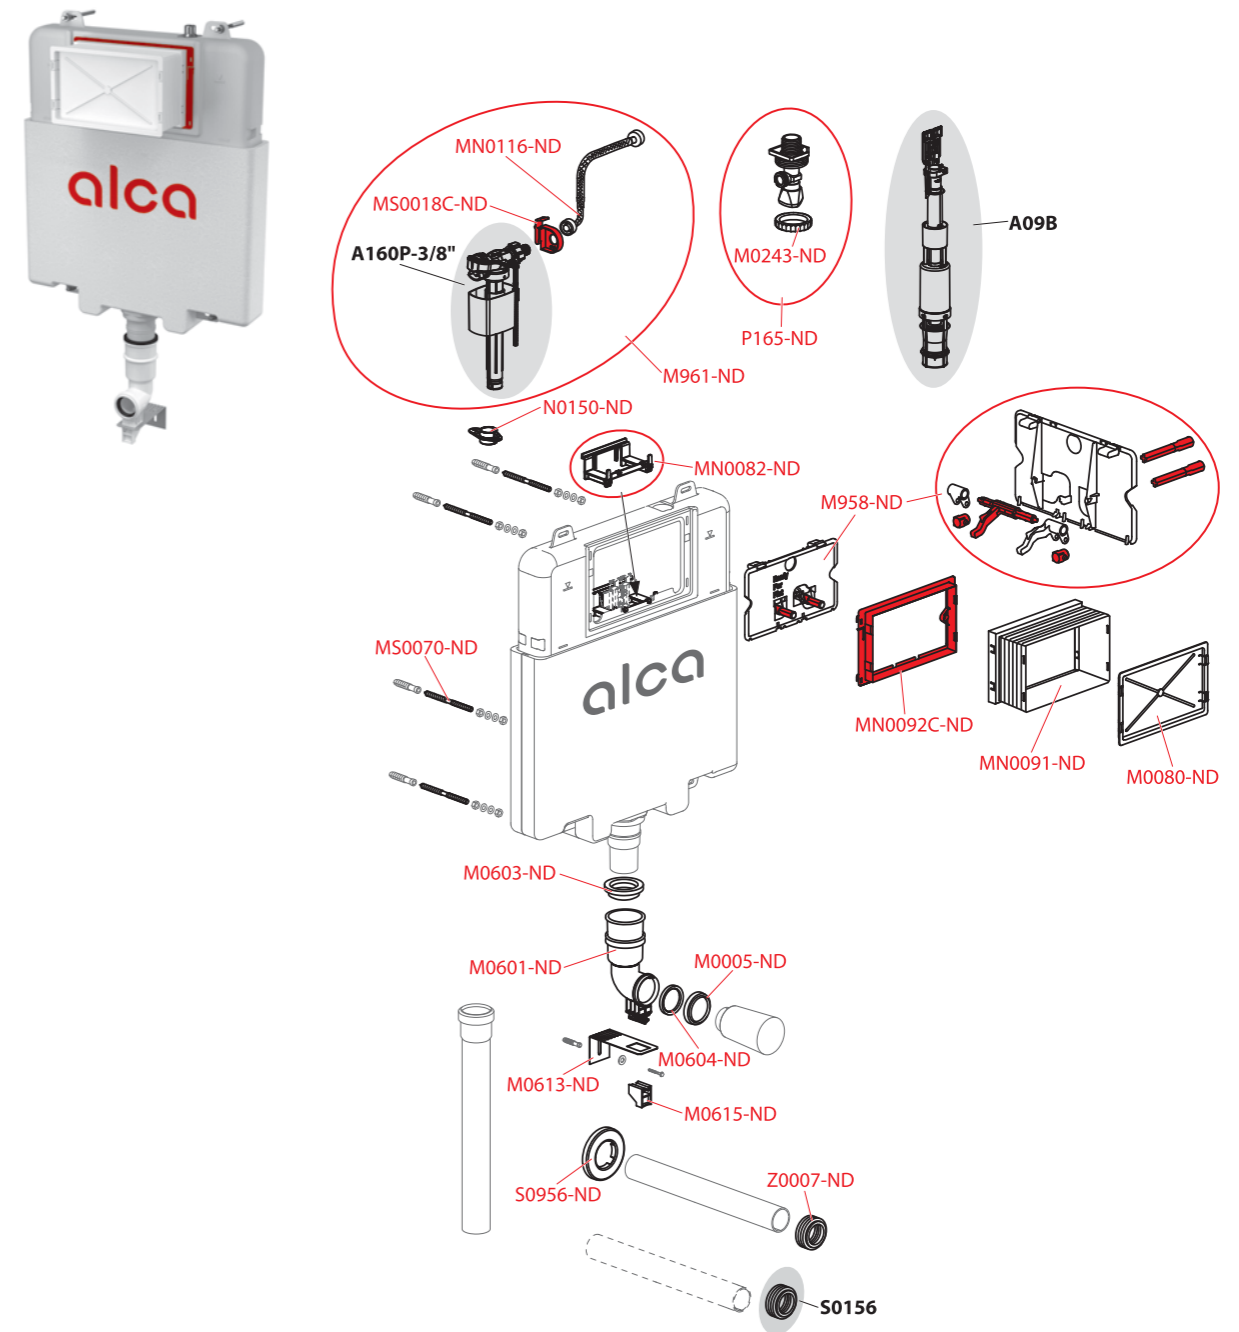

AM1112

Order number	Description
M0005-ND	Water supply ring A100
M0080-ND	Sleeve lid
M0243-ND	Nut for angle valve bracket
M0601-ND	Water supply elbow AM112
M0603-ND	Cuff
M0604-ND	Inlet sealing
M0613-ND	Holder
M0615-ND	Holder lock
M958-ND	Cover with mechanism for WC modules Slim (range AM)
M961-ND	Set for exchange of inlet fill valve and hose for WC module Slim AM
MN0082-ND	Spacer for WC cistern Slim

Order number	Description
MN0091-ND	Frame sleeve
MN0092C-ND	Frame for WC module sleeve (range AM)
MN0116-ND	Pipe with O-ring for module Slim range AM
MS0018C-ND	Inlet fill valve bracket for modules Slim (range AM)
MS0070-ND	Combi screw M8×120 Zn
N0150-ND	Spacer for inlet fill valve – Slim
P165-ND	Angle valve SCHELL with bracket and nut
S0956-ND	Rosette DN40
Z0007-ND	Wrapping seal DN60/40