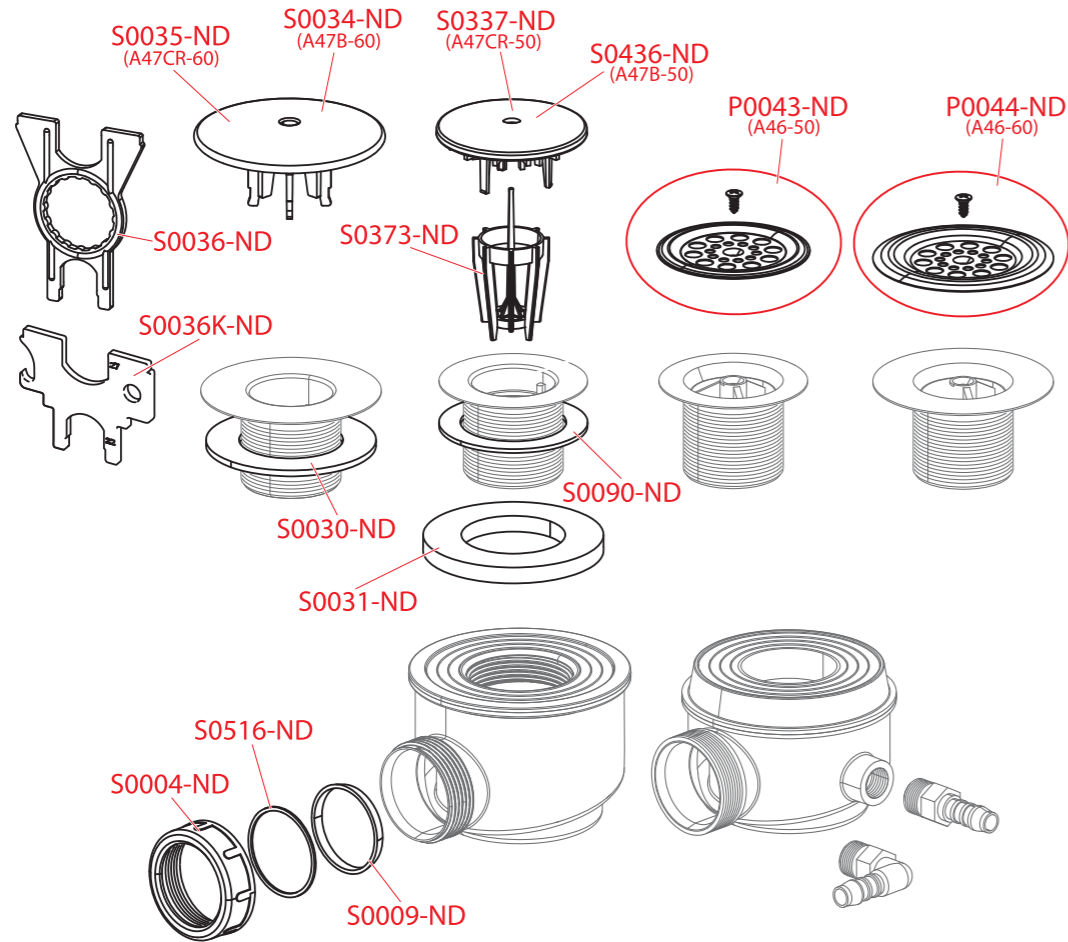

A46, A47B, A47CR