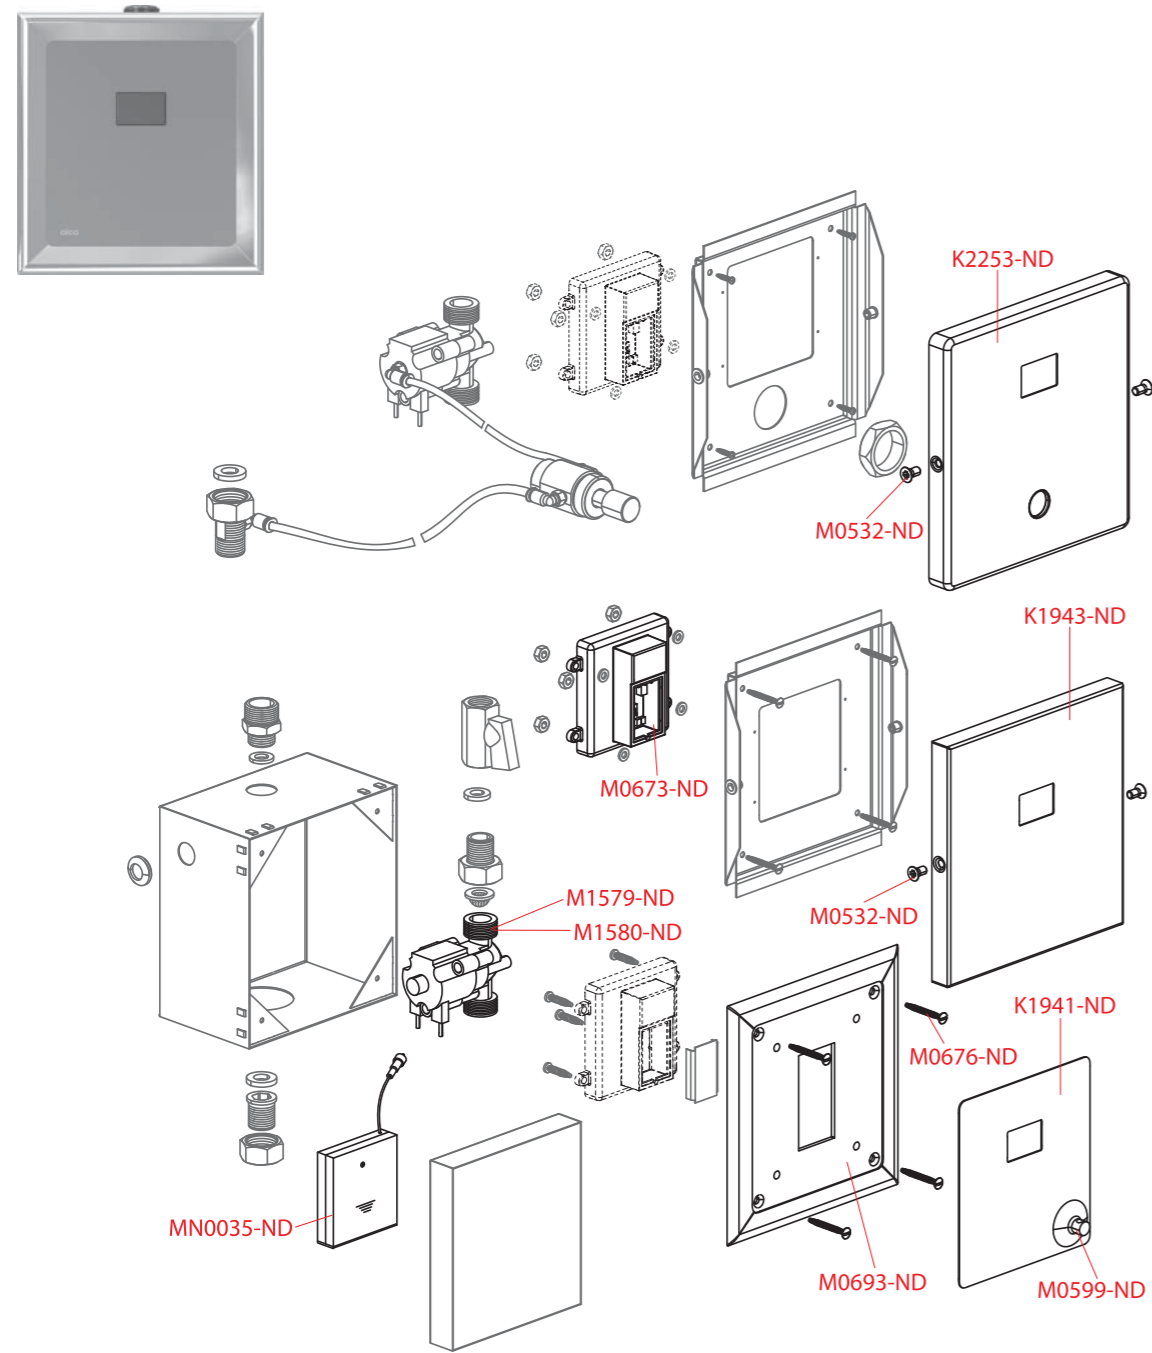

ASP4

Order number	Description
K1941-ND	Frame cover
K1943-ND	Stainless steel frame
K2253-ND	Stainless steel frame for ASP4-KT
M0532-ND	Screw M 4×10
M0599-ND	Suction pad 30 mm
M0673-ND	Complete infra sensor with valve for WC sensor
M0676-ND	Screw 3,5×32
M0693-ND	Plate for urinal sensor, chrome-plated
M1579-ND	Valve R mini-battery operated
M1580-ND	Valve R mini-power source
MN0035-ND	Battery box