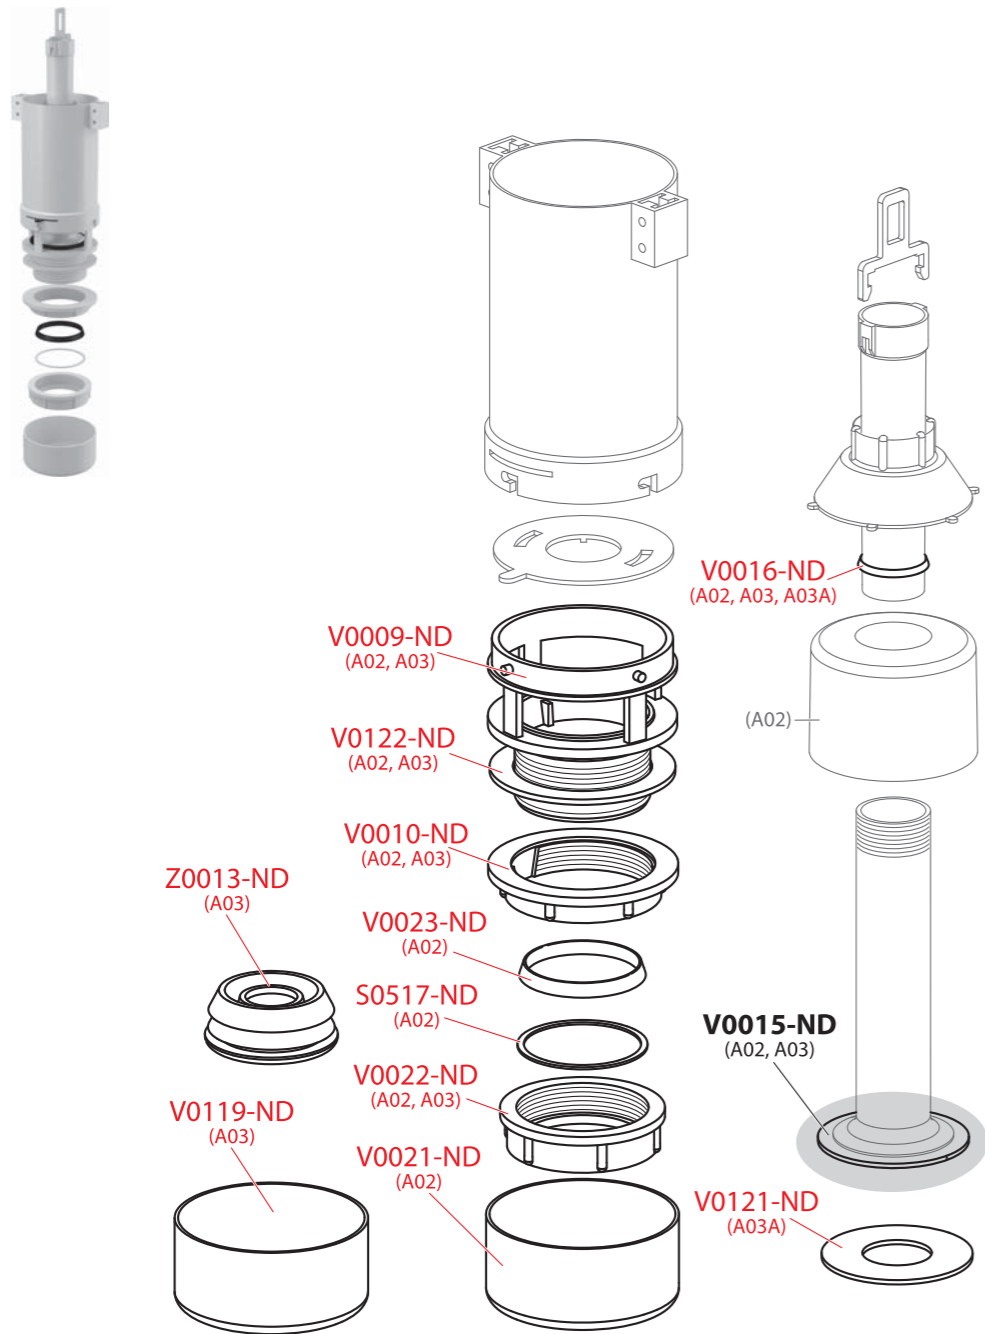

A02, A03, A03A

Order number	Description
S0517-ND	Friction ring DN50
V0009-ND	Waste outlet
V0010-ND	Waste outlet nut TR 60×3
V0016-ND	Conical ring flush valve A2000, A02, A03, A03A, A05
V0021-ND	Flush valve outlet cover
V0022-ND	Flush valve outlet nut
V0023-ND	Conical sealing 56×49×6
V0119-ND	Outlet cover DN35
V0121-ND	Sealing 70×30×2 EPDM rubber 40 sh (flush valve A03A)
V0122-ND	Sealing 80×60×2.5 (flush valves A02, A03, A03A, A07)
Z0013-ND	Wrapping seal DN50/32 white