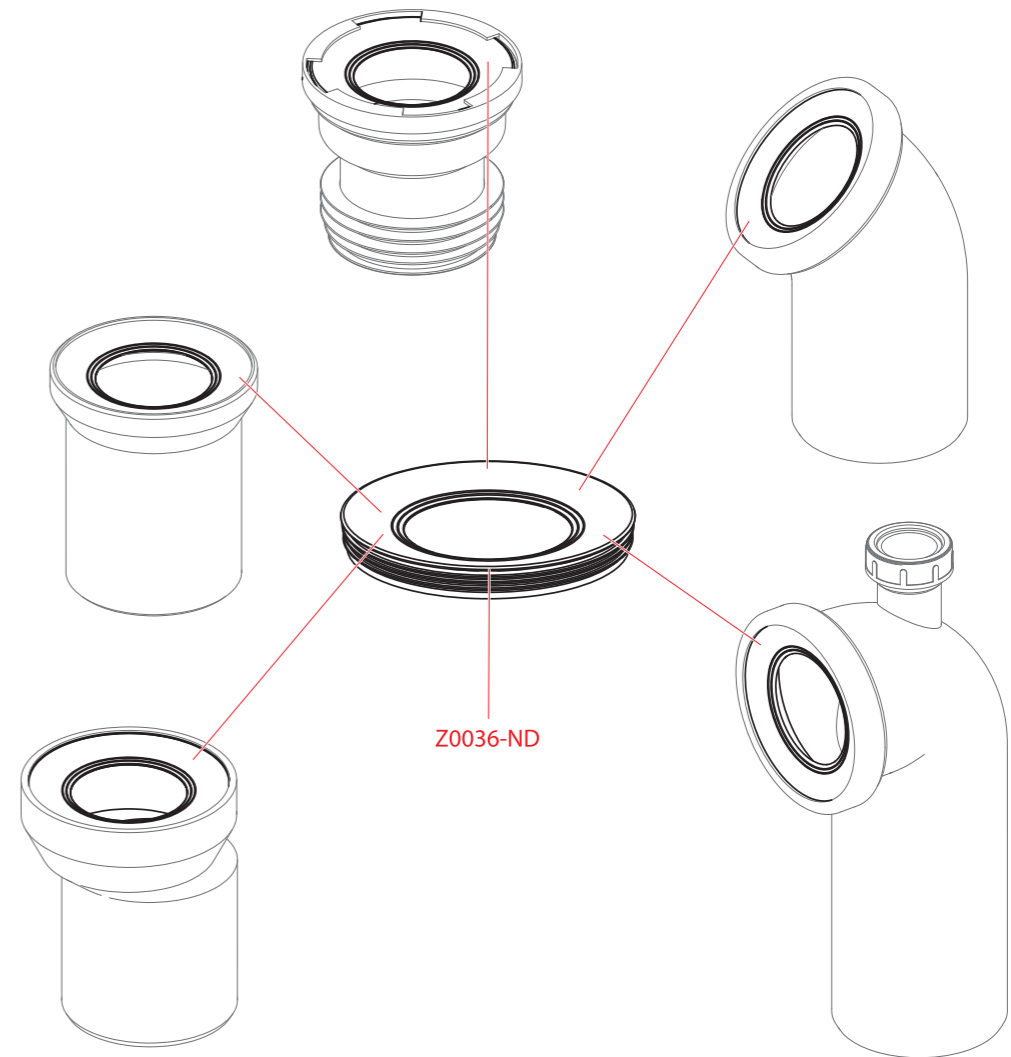

A90, A91, A92, A970, A991

Order number	Description
Z0036-ND	WC connection cuff