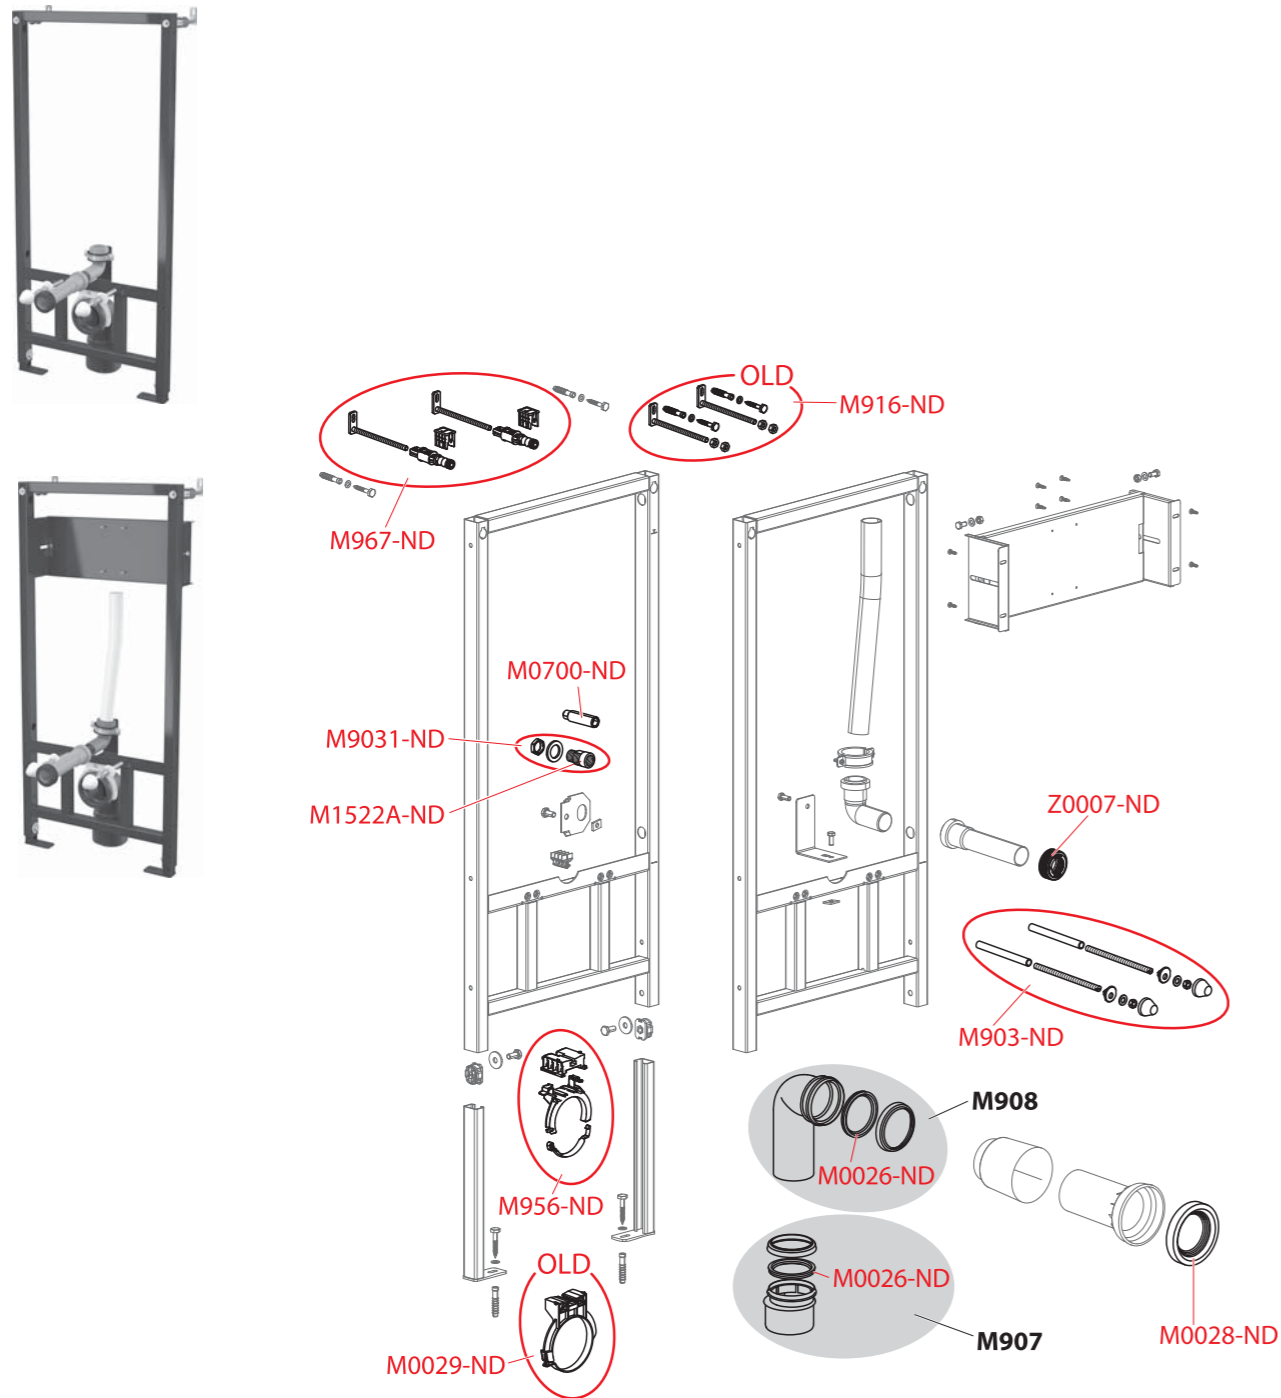

A113, A114, A114S

Order number	Description
M0026-ND	Waste sealing (WC modules)
M0028-ND	Coupler sealing
M0029-ND	Waste pipe holder
M0700-ND	Reduction G3/4"-G1/2"
M1522A-ND	Reduction G3/4"-G1/2" - short
M903-ND	Threaded rods + accessories
M9031-ND	Reduction - set
M916-ND	Fixation set
M956-ND	Sliding waste pipe holder
M967-ND	Wall mounting kit Easy Lock - AM101
Z0007-ND	Wrapping seal DN60/40

A117B