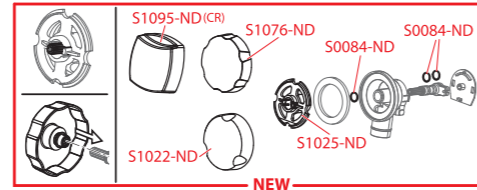

A566

Order number	Description
P0038-ND	Plug complete metal (bath traps A55K, A56K)
P0039B-ND	Large plug complete, chrome (bath trap A51CRM, A564CRM1, A565CRM1)
P0041-ND	Knob complete CR A51 (A51CR, A54CR bath traps)
P064-ND	Plug complete metal large (bath traps A564KM1, A565KM1)
P069-ND	Aerator set
P070-ND	Bath trap control knob A564 complete
P074-ND	Plug complete chrome for A564CRM2
P075-ND	Plug complete chrome for A564CRM3
P078-ND	Control knob A565
P079-ND	Aerator set long
P084-ND	Bath trap control knob metal A564 complete
P088-ND	Plug complete KM3
P094-ND	Set of push-in drainage A566
S0003-ND	Nut G1 1/4"
S0004-ND	Nut G1 1/2" (bath, shower, washbasin traps)
S0008-ND	Conical sealing 36x31,5x5 (bath and shower traps)
S0009-ND	Conical sealing 44x39x5 (bath, shower, wash-basin and sink traps)
S0074-ND	Overflow grid A51-A56
S0079-ND	Nut
S0082-ND	Bath plug sealing
S0084-ND	O-ring 10x2

Order number	Description
S0085-ND	Sealing 70x50x6 (bath traps, shower traps A461, A462, wash-basin and sink traps)
S0100-ND	Shaped sealing
S0103-ND	Chrome grid
S0160-ND	Screw 33 mm long
S0237-ND	Grid A55 metal
S0316-ND	Screw 40 mm long
S0335-ND	Sealing A55 (bath traps A55K, A56K)
S0445-ND	Nut G1 3/4"
S0788-ND	Overflow sealing A564
S0870-ND	Pipe elbow complete
S0871-ND	Throat stopper complete
S0918-ND	Hydromassage bracket
S0946-ND	Sealing for big bath plug
S0952-ND	O-ring 12.0x2 silicone
S0965-ND	Sealing for bath plug
S0975-ND	O-ring 10/2
S1022-ND	Control knob chrome (A51CR, A51CRM, A54CR)
S1025-ND	Overflow grid
S1076-ND	Control knob metal (A55K, A55KM, A550K, A550KM, A56K)
S1095-ND	Knob chrome (A51CR, A51CRM, A54CR, A54CRM)
S1182-ND	Conical sealing 38x30x7
V0023-ND	Conical sealing 56x49x6