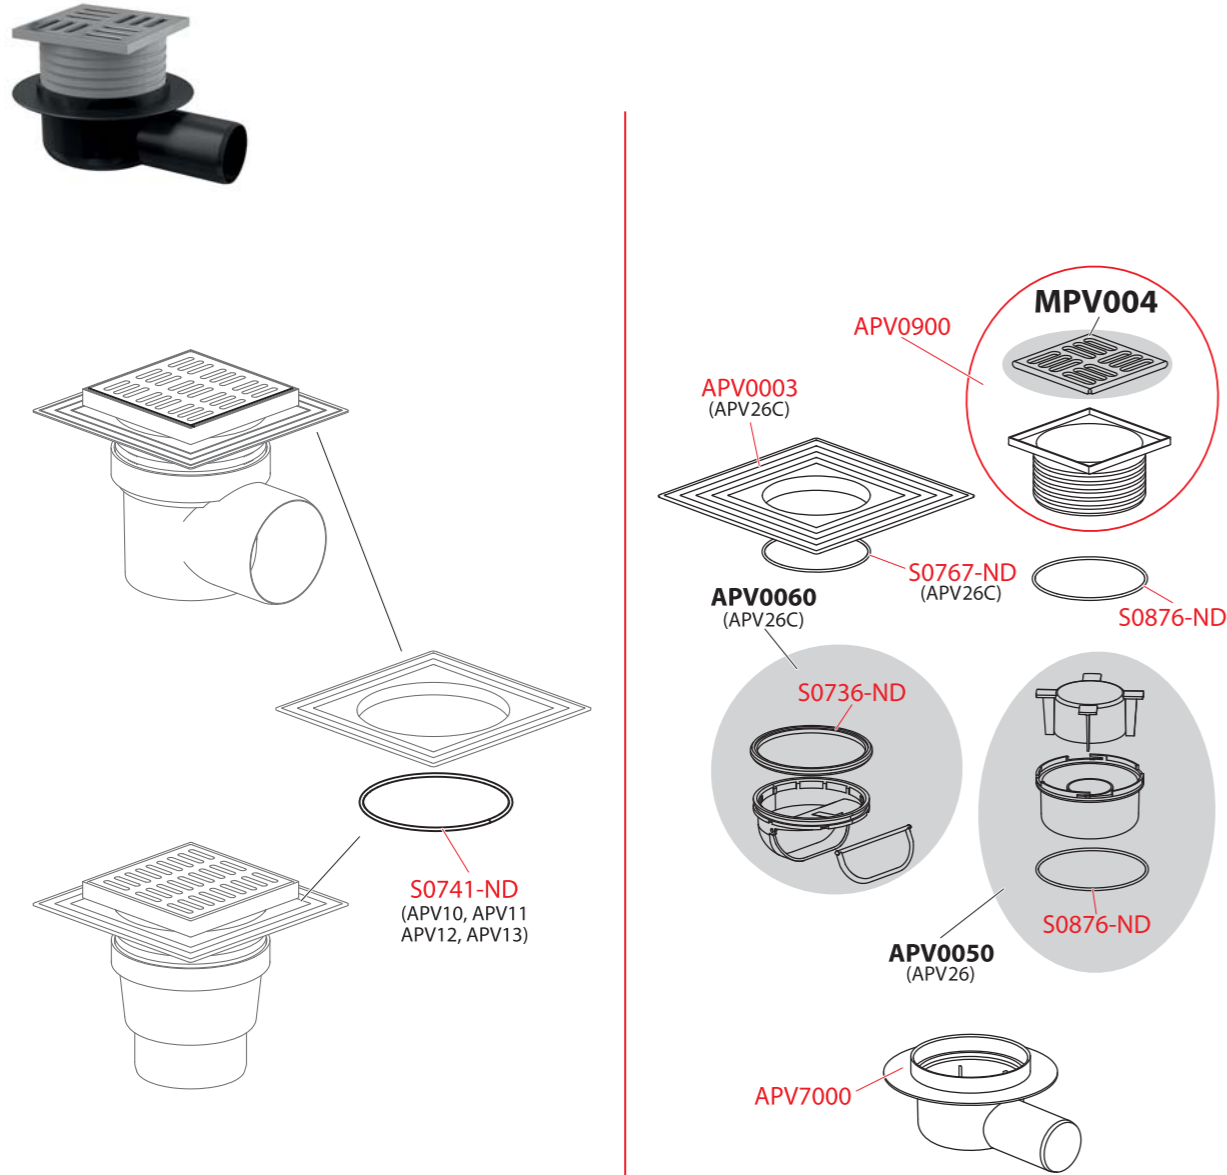

APV10, APV11, APV12, APV13, APV26, APV26C

Order number	Description
APV0003	Collar-2nd level insulation DN105
APV0900	Drain throat, grid 105×105 mm stainless steel
APV7000	Drain body DN50 mm side outlet
S0736-ND	Sealing APV26C (A4-1235 / 02)
S0741-ND	O-ring for 2-nd level insulation
S0767-ND	O-ring 85×2,5 NBR 70
S0876-ND	O-ring 90×2 NBR 70Sh