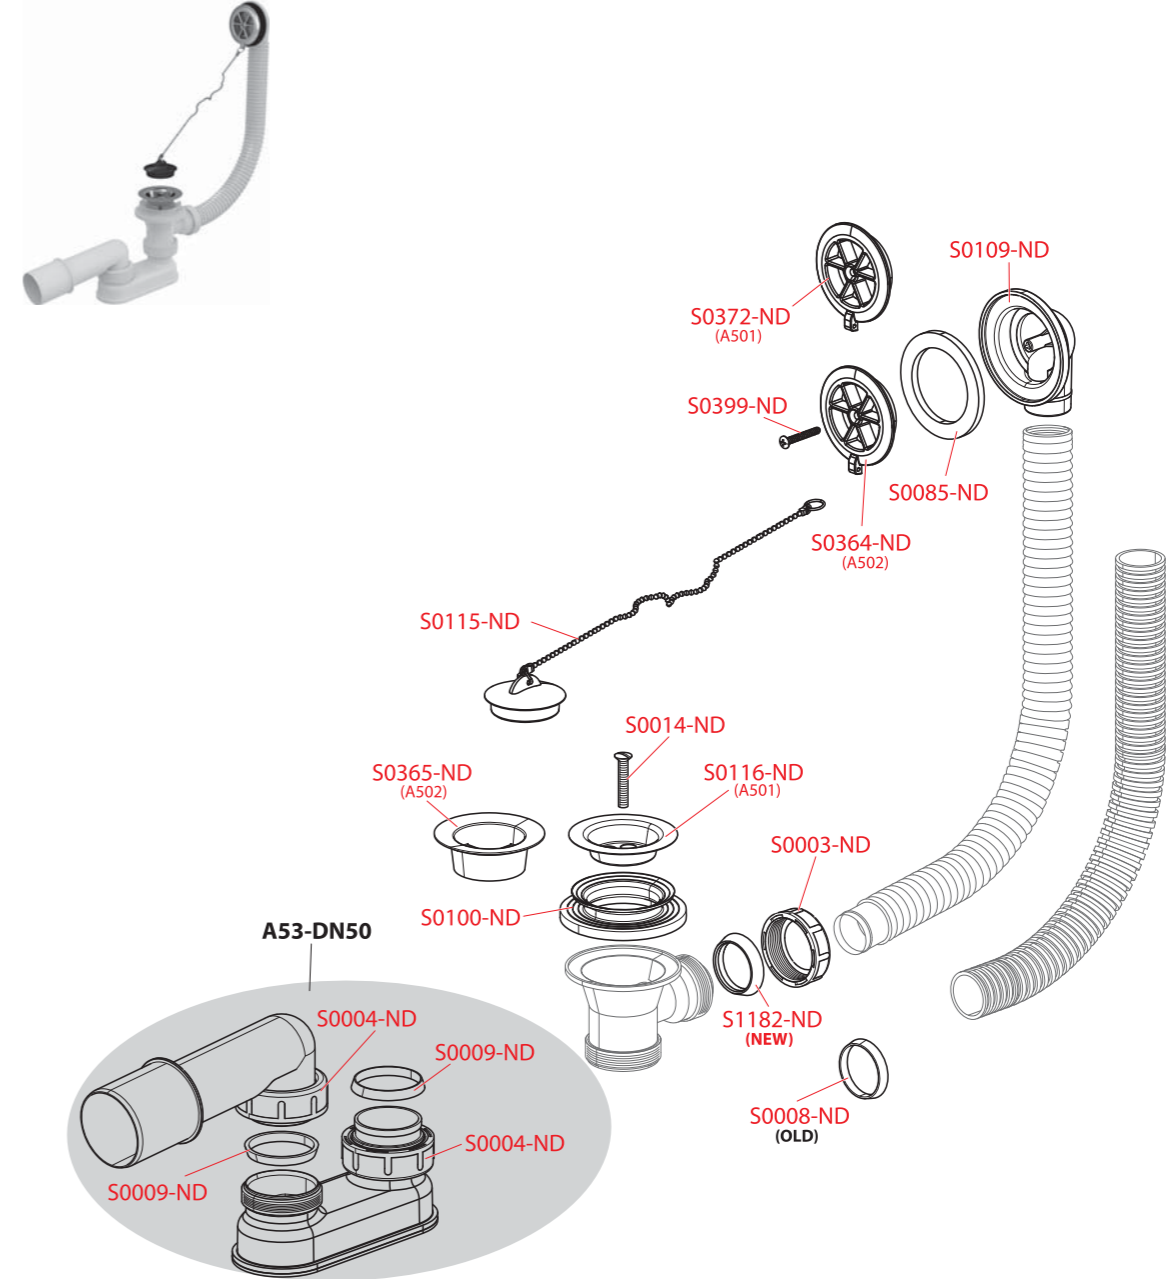

A501, A502

Order number	Description
S0003-ND	Nut G1 1/4"
S0004-ND	Nut G1 1/2" (bath, shower, washbasin traps)
S0008-ND	Conical sealing 36×31,5×5 (bath and shower traps)
S0009-ND	Conical sealing 44×39×5 (bath, shower, wash-basin and sink traps)
S0014-ND	Screw M6×50 stainless steel
S0085-ND	Sealing 70×50×6 (bath traps, shower traps A461, A462, wash-basin and sink traps)
S0100-ND	Shaped sealing

Order number	Description
S0109-ND	Overflow
S0115-ND	Plug 6/4" with chain 38 cm (bath traps A501-A502)
S0116-ND	Grid DN70 stainless steel 6/4"
S0364-ND	Overflow grid A502 white plastic
S0365-ND	Grid 6/4" plastic
S0372-ND	Overflow grid A501 chrome plastic
S0399-ND	Screw 4,2×32 DIN 7983 A2 stainless steel
S1182-ND	Conical sealing 38×30×7