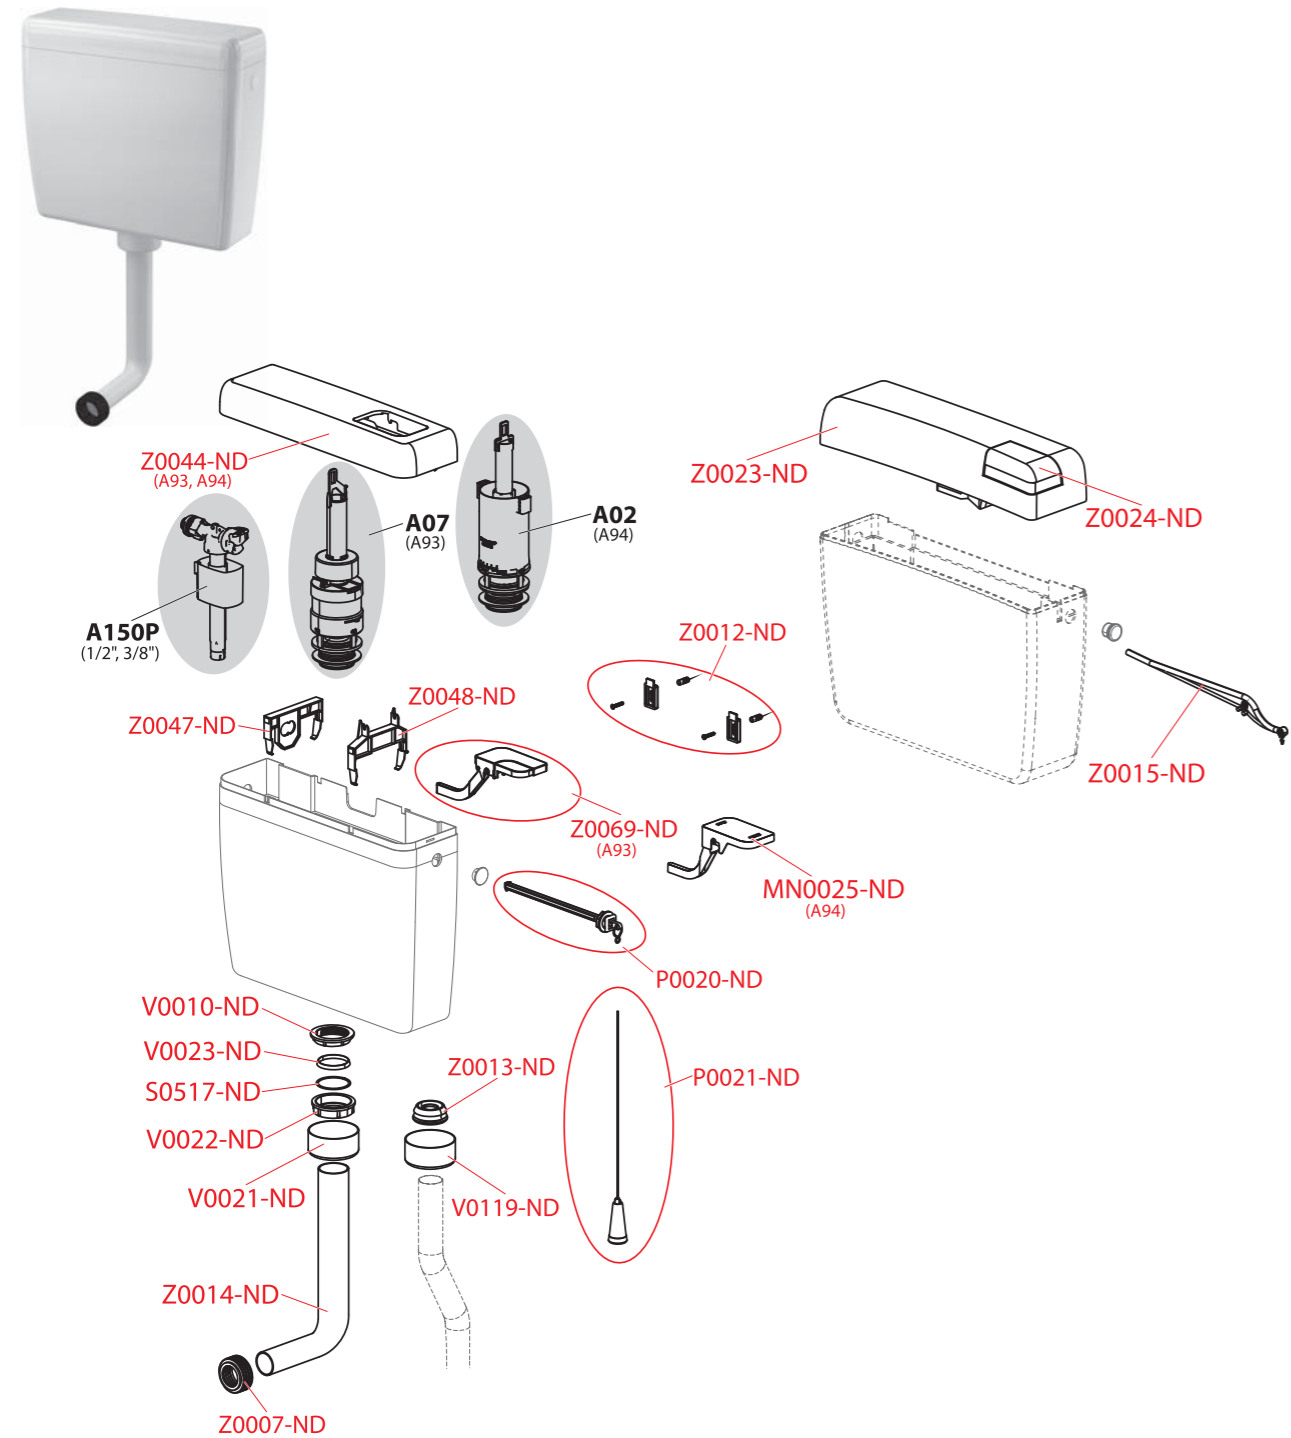

A93, A94

Order number	Description
MN0025-ND	Complete flush button START-STOP
P0020-ND	Lever UNI DUAL complete (WC cistern A93, A94)
P0021-ND	Handle + stirrup + string
S0517-ND	Friction ring DN50
V0010-ND	Waste outlet nut TR 60x3
V0021-ND	Flush valve outlet cover
V0022-ND	Flush valve outlet nut
V0023-ND	Conical sealing 56x49x6
V0119-ND	Outlet cover DN35
Z0007-ND	Wrapping seal DN60/40

Order number	Description
Z0012-ND	WC cistern fixation set
Z0013-ND	Wrapping seal DN50/32 white
Z0014-ND	Elbow 350x245x50/40
Z0015-ND	Lever for A94
Z0023-ND	Smart cover
Z0024-ND	Flush button Smart
Z0044-ND	WC cistern cover UNI DUAL
Z0047-ND	Spacer 3
Z0048-ND	Spacer for A93, A94
Z0069-ND	Compleat flush button UNI DUAL