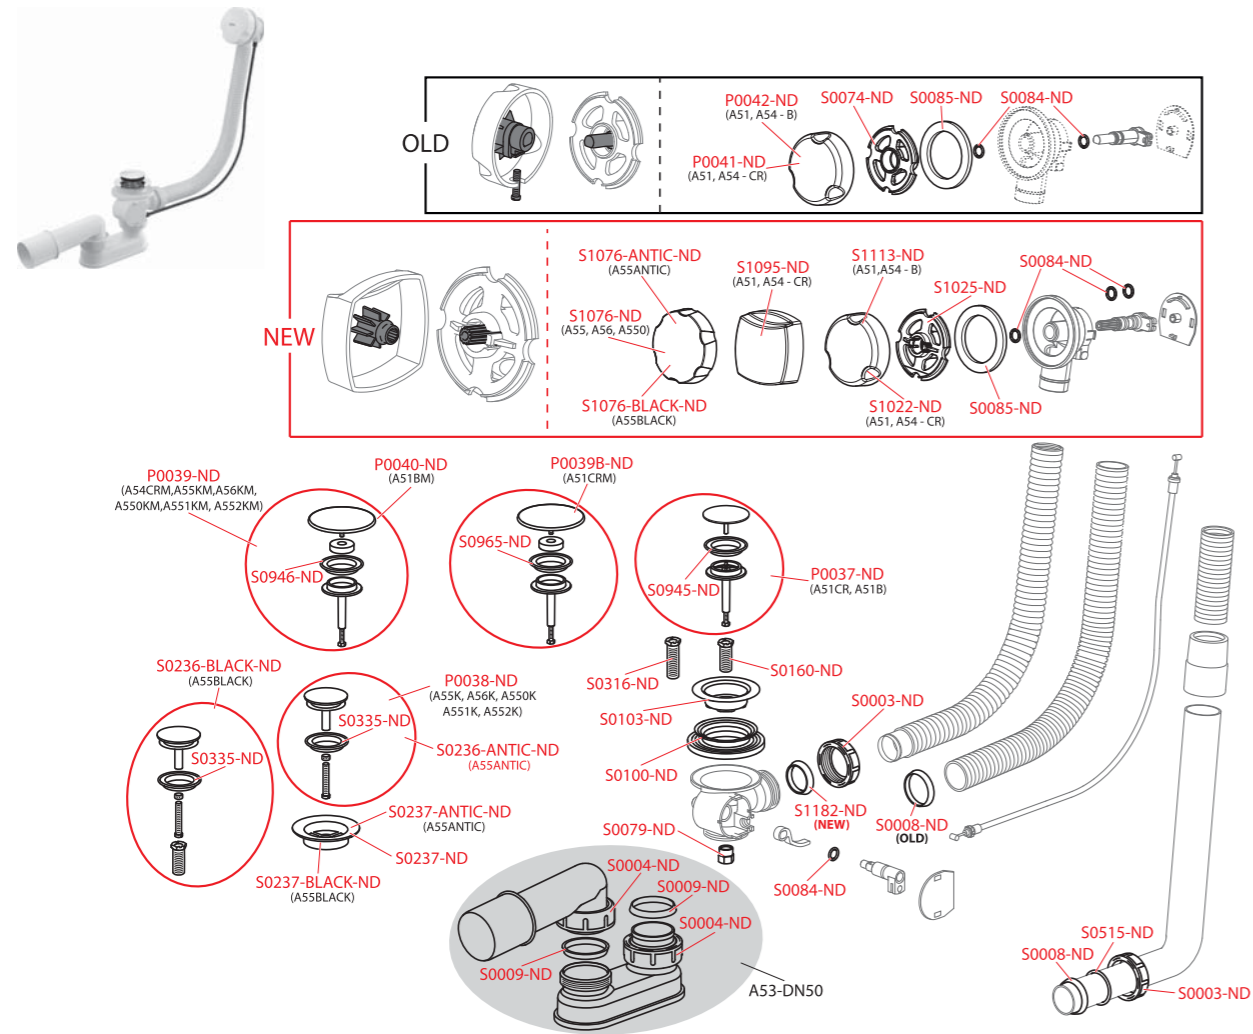

A51, A55, A550, A551, A552, A553

Order number	Description
P0037-ND	Bath plug complete, chrome (bath traps A51CR, A51B)
P0038-ND	Plug complete metal (bath traps A55K, A56K)
P0039-ND	Large plug complete, chrome (bath traps A54CRM, A56KM, A55KM)
P0039B-ND	Large plug complete, chrome (bath trap A51CRM, A564CRM1, A565CRM1)
P0040-ND	Plug complete big white
P0041-ND	Knob complete CR A51 (A51CR, A54CR bath traps)
P0042-ND	Knob complete B A51 (bath trap)
S0003-ND	Nut G1 1/4"
S0004-ND	Nut G1 1/2" (bath, shower, washbasin traps)
S0008-ND	Conical sealing 36x31,5x5 (bath and shower traps)
S0009-ND	Conical sealing 44x39x5 (bath, shower, wash-basin and sink traps)
S0074-ND	Overflow grid A51-A56
S0079-ND	Nut
S0084-ND	O-ring 10x2
S0085-ND	Sealing 70x50x6 (bath traps, shower traps A461, A462, wash-basin and sink traps)
S0100-ND	Shaped sealing
S0103-ND	Chrome grid
S0160-ND	Screw 33 mm long

Order number	Description
S0236-ANTIC-ND	Plug A55 bronze-antic
S0236-BLACK-ND	Plug A55 metal + screw A51 BLACK
S0237-ANTIC-ND	Grid A55 metal ANTIC
S0237-BLACK-ND	Bath and waste grid for A564BLACK, metal
S0237-ND	Grid A55 metal
S0316-ND	Screw 40 mm long
S0335-ND	Sealing A55 (bath traps A55K, A56K)
S0515-ND	Friction ring DN32
S0945-ND	Bathtub plug seal
S0946-ND	Sealing for big bath plug
S0965-ND	Sealing for bath plug
S1022-ND	Control knob chrome (A51CR, A51CRM, A54CR)
S1025-ND	Overflow grid
S1076-ANTIC-ND	Knob A55 metal splined shaft + cover ANTIC
S1076-BLACK-ND	Knob A55 metal 2017 splined shaft + cover BLACK
S1076-ND	Control knob metal (A55K, A55KM, A550K, A550KM, A56K)
S1095-ND	Knob chrome (A51CR, A51CRM, A54CR, A54CRM)
S1113-ND	Knob complete white (A51B, A51BM, A54B, A54BM)
S1182-ND	Conical sealing 38x30x7