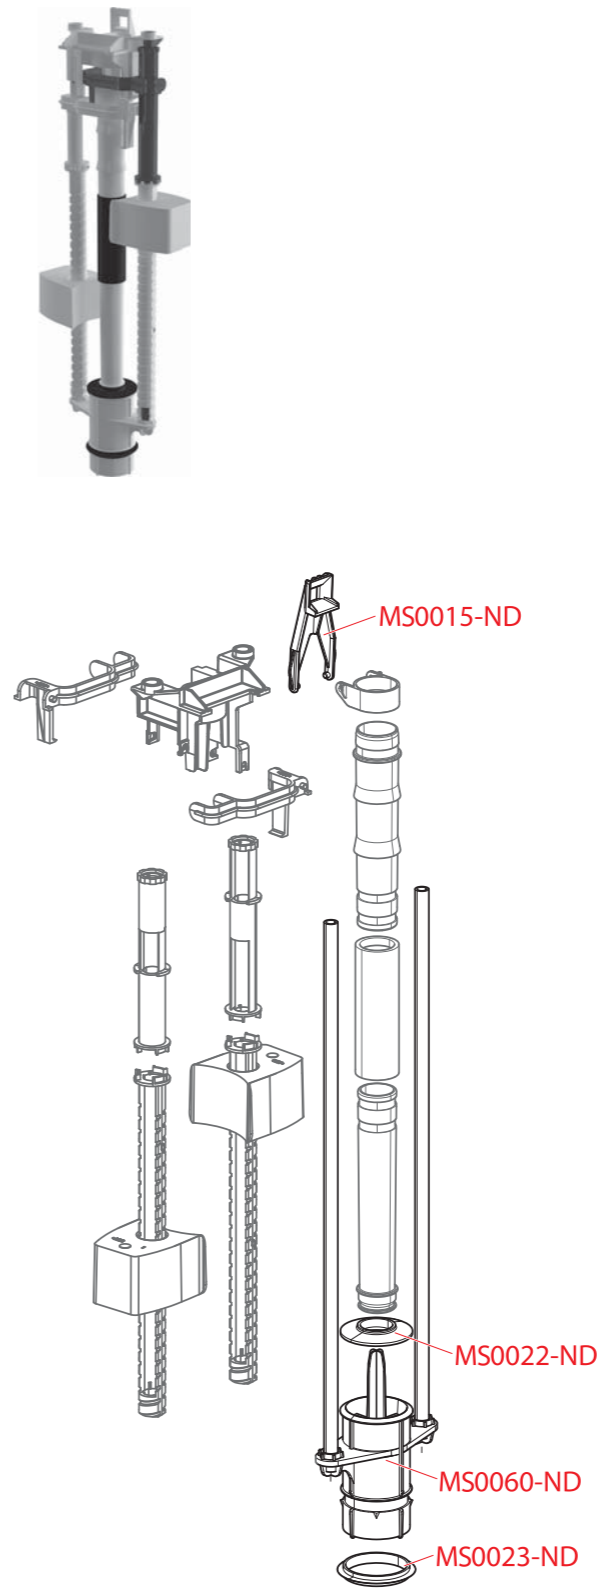

A09A

Order number	Description
MS0015-ND	Pull bar for A09A
MS0022-ND	Flush valve sealing - SLIM
MS0060-ND	Flush valve outlet seal - complete