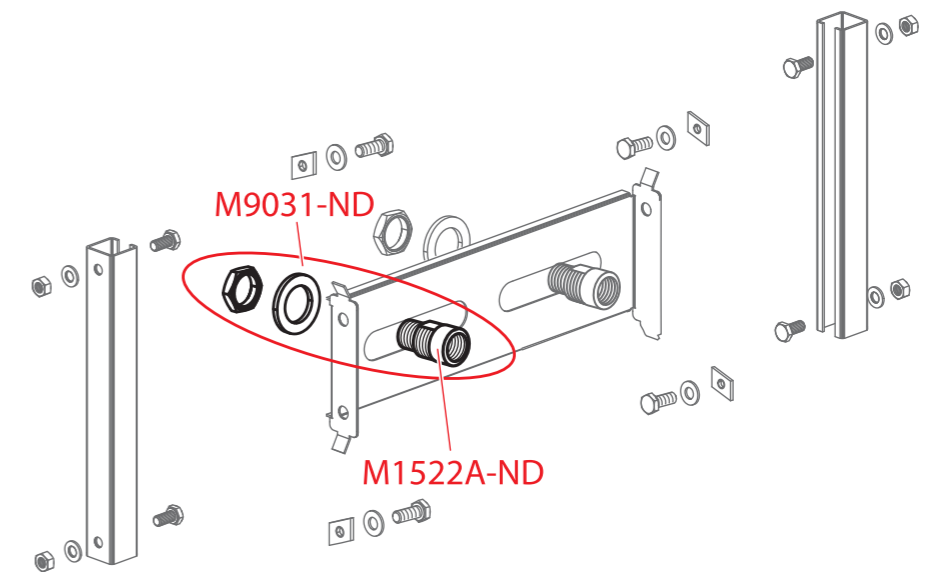

Order number	Description
M1522A-ND	Reduction G3/4"-G1/2" - short
M9031-ND	Reduction - set