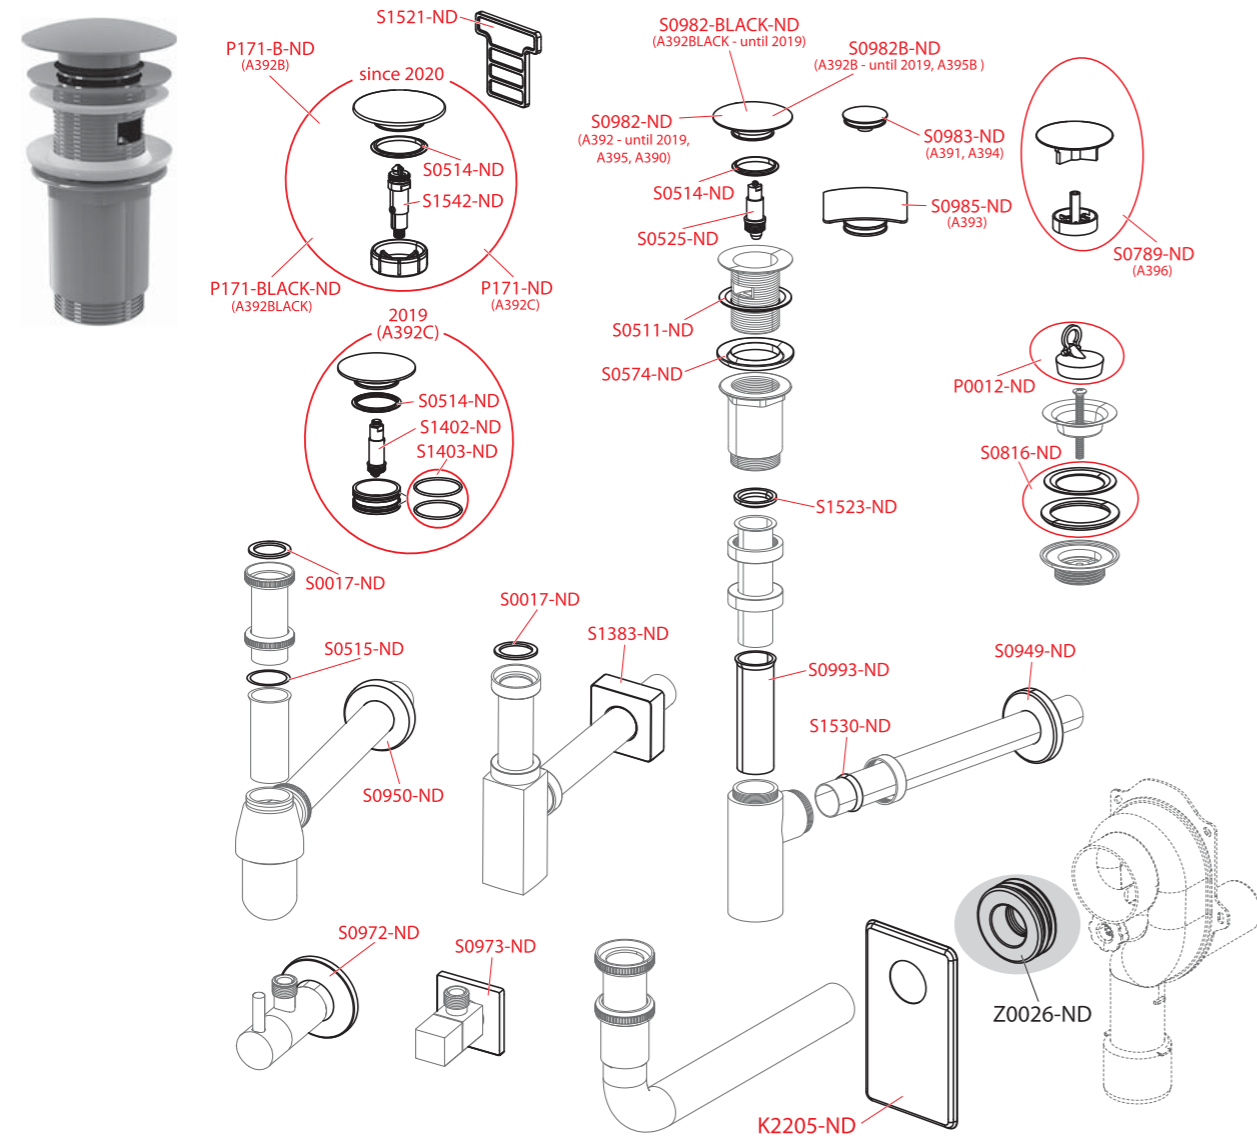

A39, A390, A391, A392, A392ANTIC, A392B, A392BLACK, A392C, A393, A394, A395, A395B, A396, A400, A400B, A401, A402, A403, A431, A432, A437, A438, A439, A4000, A4000B, A4320, ARV001, ARV002