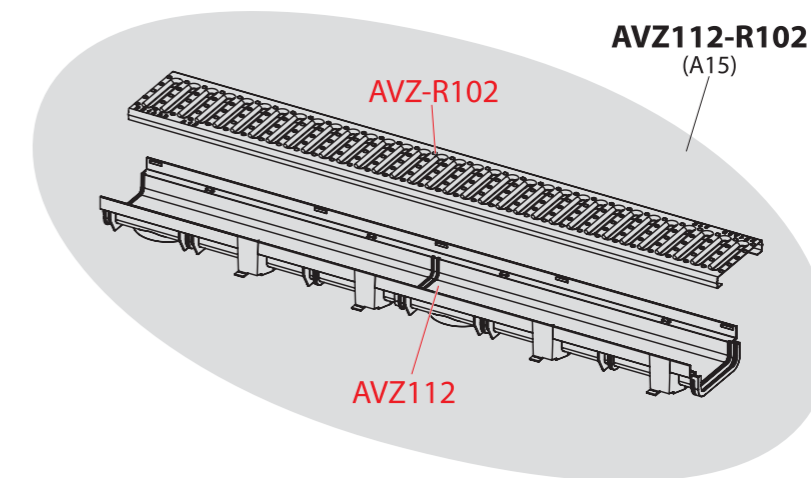

AVZ112-R102, AVZ112-R501

Order number	Description
AVZ-R102	Grating for outdoor drain AVZ102 galvanized "C" profile A15
AVZ-R501	Grating for outdoor drain AVZ112 plastic A15
AVZ112	Low outdoor drain channel 60 mm with plastic grid