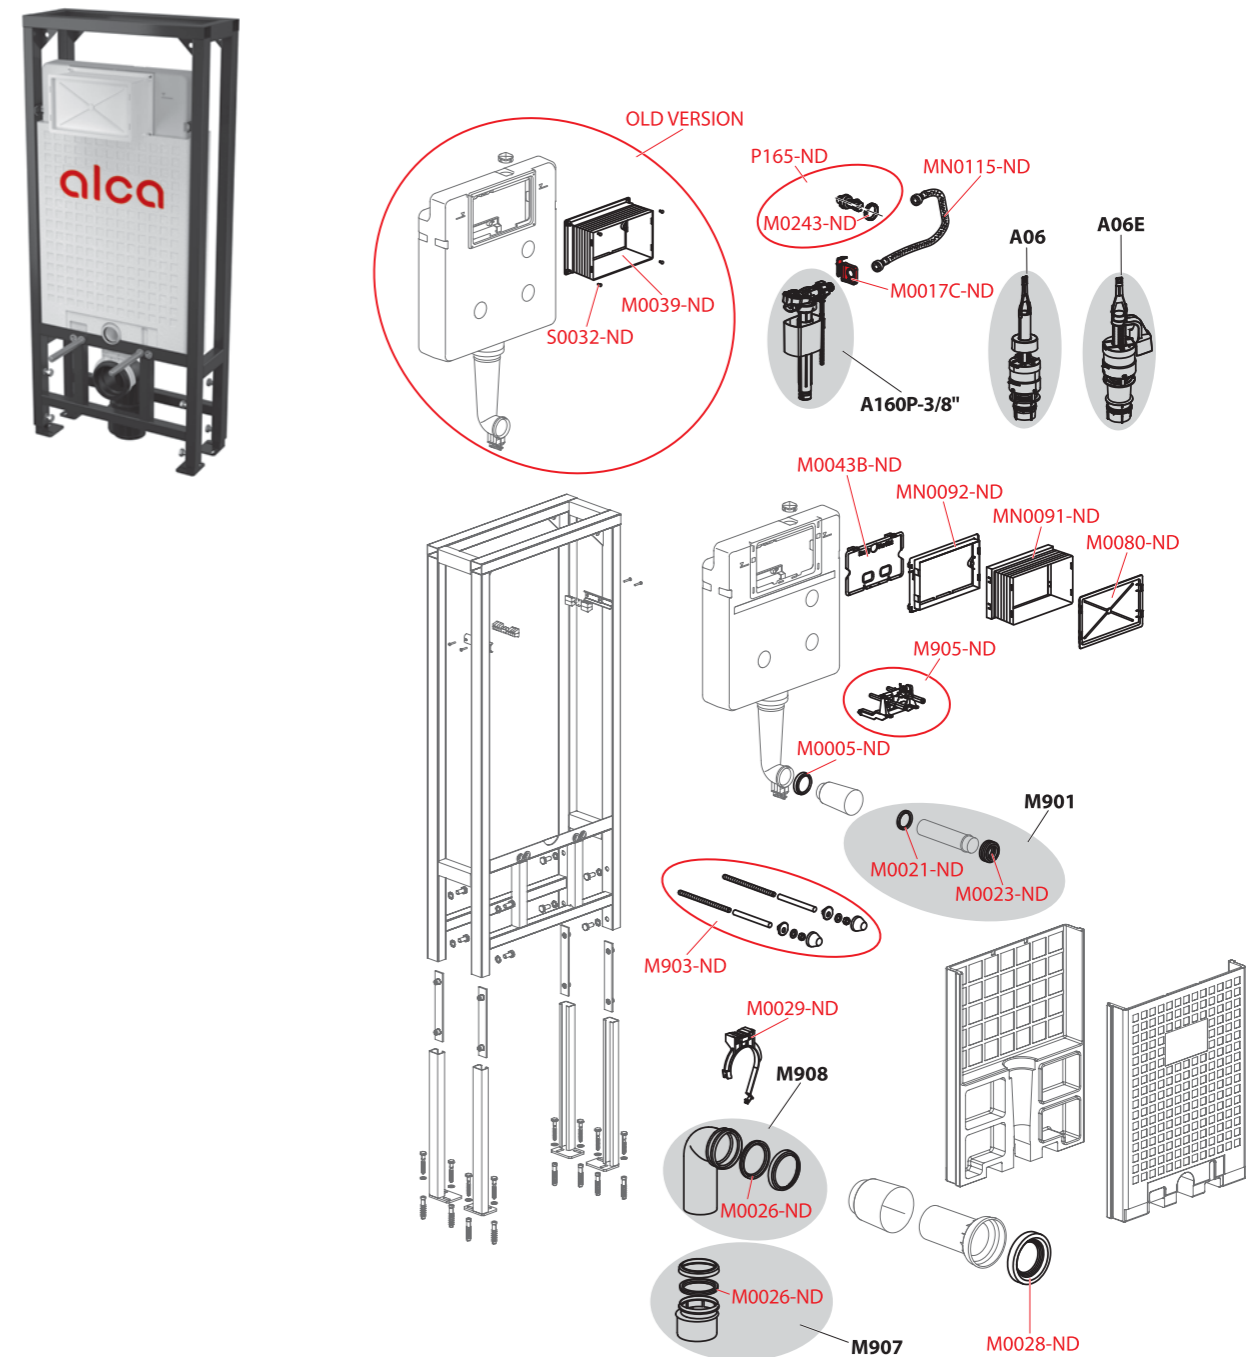

A116/1200

Order number	Description
M0005-ND	Water supply ring A100
M0017C-ND	Inlet fill valve bracket (range AM)
M0021-ND	Inlet sealing (WC modules)
M0023-ND	Wrapping seal 45×58×25 (WC modules)
M0026-ND	Waste sealing (WC modules)
M0028-ND	Coupler sealing
M0029-ND	Waste pipe holder
M0039-ND	Sleeve
M0043B-ND	Inner board

Order number	Description
M0080-ND	Sleeve lid
M0243-ND	Nut for angle valve bracket
M903-ND	Threaded rods + accessories
M905-ND	Complete mechanism
MN0091-ND	Frame sleeve
MN0092-ND	Frame for WC module sleeve (range A)
MN0115-ND	Pipe with O-ring for module range AM
P165-ND	Angle valve SCHELL with bracket and nut
S0032-ND	Screw into metal 4.2×16 DIN 7983 A2