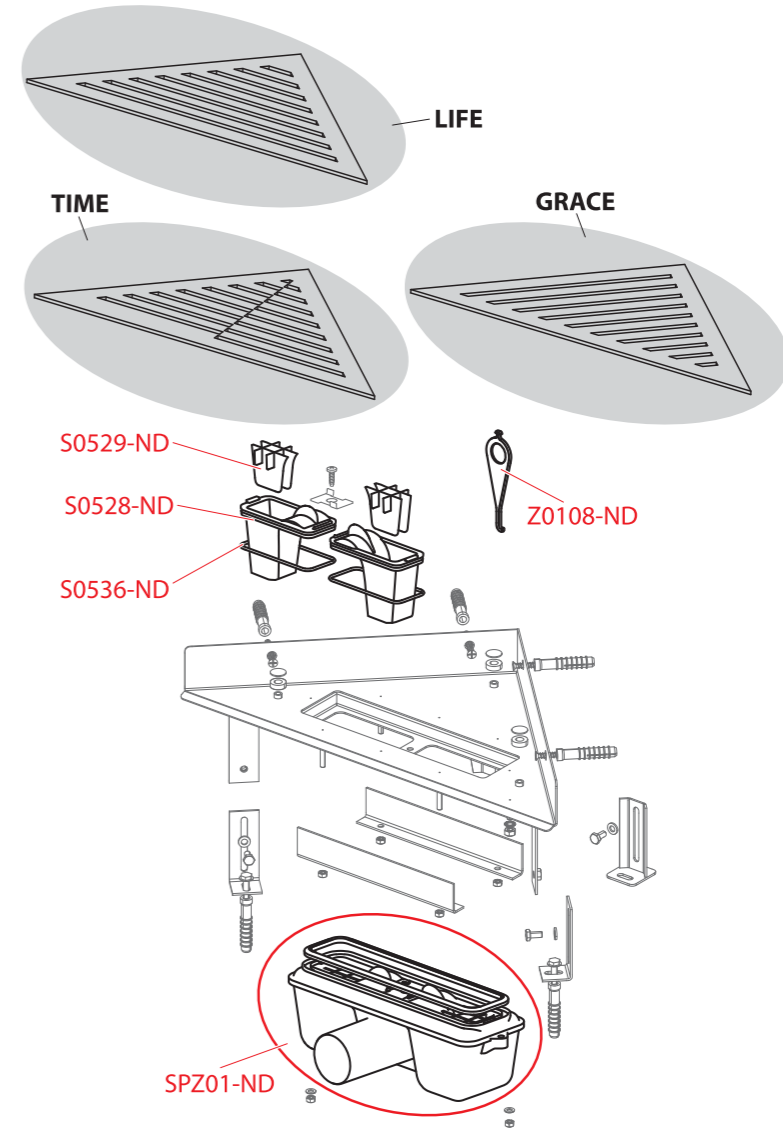

ARZ1

Order number	Description
BUBLE-1050L ANTI	Grid Buble 1050L
BUBLE-1050M ANTI	Grid Buble 1050M
BUBLE-1150L ANTI	Grid Buble 1150L
BUBLE-1150M ANTI	Grid Buble 1150M
BUBLE-300L ANTI	Grid Buble 300L
BUBLE-300M ANTI	Grid Buble 300M
BUBLE-550L ANTI	Grid Buble 550L
BUBLE-550M ANTI	Grid Buble 550M
BUBLE-650L ANTI	Grid Buble 650L
BUBLE-650M ANTI	Grid Buble 650M
BUBLE-750L ANTI	Grid Buble 750L
BUBLE-750M ANTI	Grid Buble 750M
BUBLE-850L ANTI	Grid Buble 850L
BUBLE-850M ANTI	Grid Buble 850M
BUBLE-950L ANTI	Grid Buble 950L
BUBLE-950M ANTI	Grid Buble 950M
EDEN-1050	Grid EDEN-1050 for waste system APZ5 SPA
EDEN-650	Grid EDEN-650 for waste system APZ5 SPA
EDEN-750	Grid EDEN-750 for waste system APZ5 SPA
EDEN-850	Grid EDEN-850 for waste system APZ5 SPA
EDEN-950	Grid EDEN-950 for waste system APZ5 SPA
P174-ND	Odour trap lowered complete

Order number	Description
S0528-ND	Odour trap SPZ for stainless steel shower drains
S0529-ND	Strainer SPZ
S0536-ND	O-ring 75x2,5
S0663-ND	Odour trap SPZ low
SHADE-1050	Grid SHADE-1050 for waste system APZ5 SPA
SHADE-650	Grid SHADE-650 for waste system APZ5 SPA
SHADE-750	Grid SHADE-750 for waste system APZ5 SPA
SHADE-850	Grid SHADE-850 for waste system APZ5 SPA
SHADE-950	Grid SHADE-950 for waste system APZ5 SPA
SPZ01-ND	Trap for shower drain
SPZ03-ND	Trap for shower drain low, side
SPZ07-ND	Trap for shower drain bottom outlet
SPZ08-ND	Trap for shower drain bottom outlet, low
TWIN-1050	Grid TWIN-1050 for waste system APZ5 SPA
TWIN-650	Grid TWIN-650 for waste system APZ5 SPA
TWIN-750	Grid TWIN-750 for waste system APZ5 SPA
TWIN-850	Grid TWIN-850 for waste system APZ5 SPA
TWIN-950	Grid TWIN-950 for waste system APZ5 SPA
Z0034-ND	Spacer stoppers set - 4 pcs
Z0108-ND	Shower drain hook
Z0631-ND	Screw M5x10

Order number	Description
S0528-ND	Odour trap SPZ for stainless steel shower drains
S0529-ND	Strainer SPZ
S0536-ND	O-ring 75x2,5
SPZ01-ND	Trap for shower drain
Z0108-ND	Shower drain hook