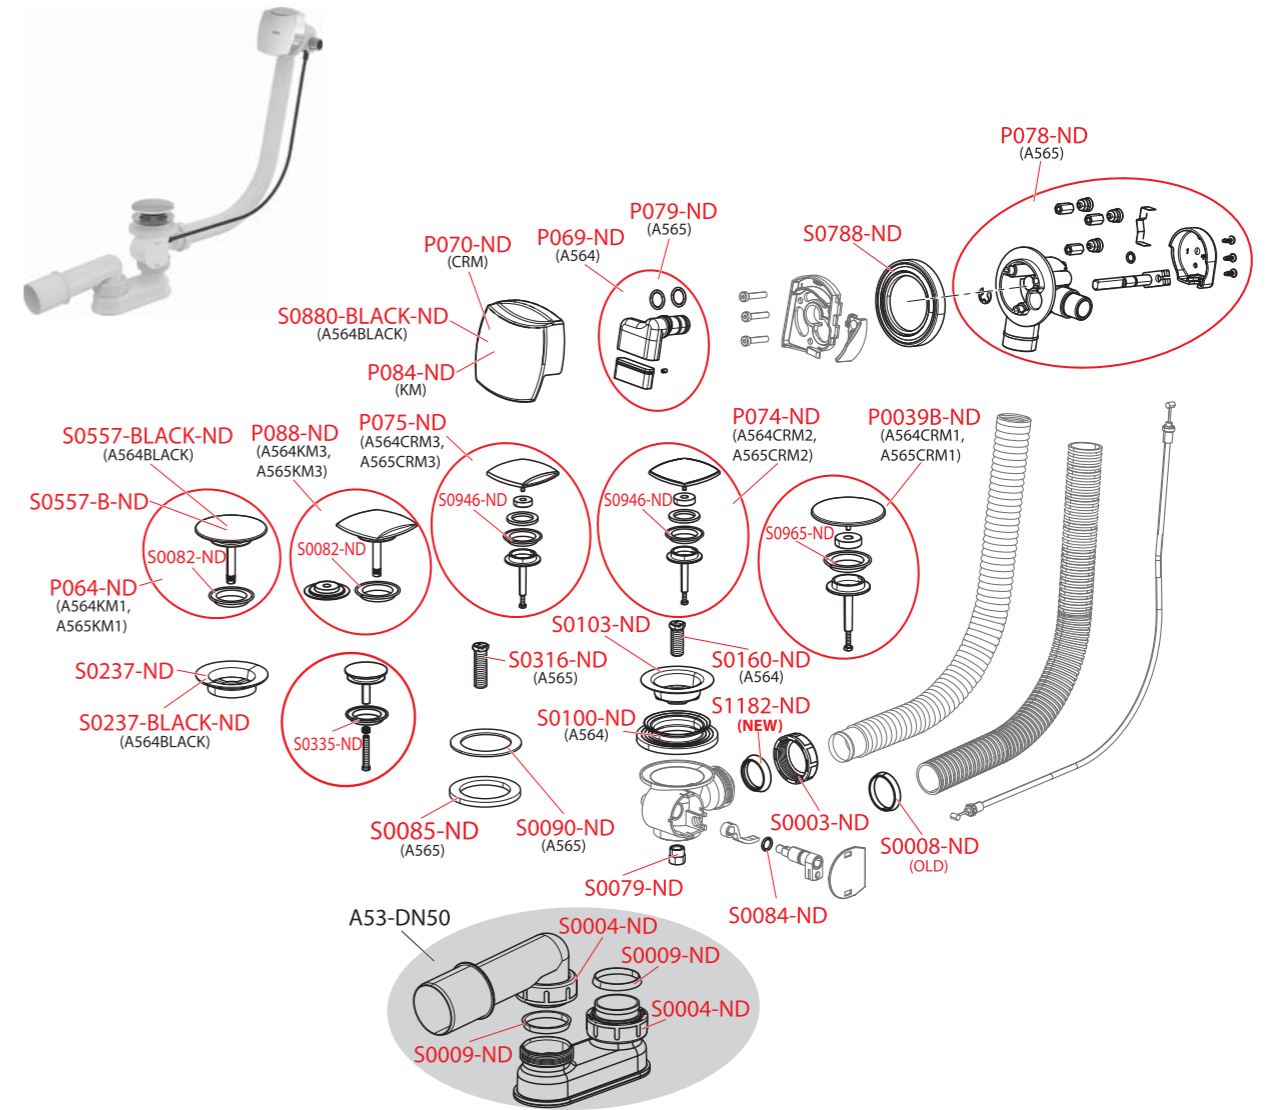

A564, A565

Order number	Description
P0039B-ND	Large plug complete, chrome (bath trap A51CRM, A564CRM1, A565CRM1)
P064-ND	Plug complete metal large (bath traps A564KM1, A565KM1)
P069-ND	Aerator set
P070-ND	Bath trap control knob A564 complete
P074-ND	Plug complete chrome for A564CRM2
P075-ND	Plug complete chrome for A564CRM3
P078-ND	Control knob A565
P079-ND	Aerator set long
P084-ND	Bath trap control knob metal A564 complete
P088-ND	Plug complete KM3
S0003-ND	Nut G1 1/4"
S0004-ND	Nut G1 1/2" (bath, shower, washbasin traps)
S0008-ND	Conical sealing 36×31,5×5 (bath and shower traps)
S0009-ND	Conical sealing 44×39×5 (bath, shower, wash-basin and sink traps)
S0079-ND	Nut
S0082-ND	Bath plug sealing
S0084-ND	O-ring 10×2

Order number	Description
S0085-ND	Sealing 70×50×6 (bath traps, shower traps A461, A462, wash-basin and sink traps)
S0090-ND	Sealing 70×50×2 (shower traps A461, A462, A46, A47, sink traps)
S0100-ND	Shaped sealing
S0103-ND	Chrome grid
S0160-ND	Screw 33 mm long
S0237-BLACK-ND	Bath and waste grid for A564BLACK, metal
S0237-ND	Grid A55 metal
S0316-ND	Screw 40 mm long
S0335-ND	Sealing A55 (bath traps A55K, A56K)
S0557-B-ND	Bath waste and trap plug for A564KM1 white-polished
S0557-BLACK-ND	Bath waste and trap plug for A564BLACK, metal, without sealing
S0788-ND	Overflow sealing A564
S0880-BLACK-ND	Bath waste and trap knob for A564BLACK, metal
S0946-ND	Sealing for big bath plug
S0965-ND	Sealing for bath plug
S1182-ND	Conical sealing 38×30×7