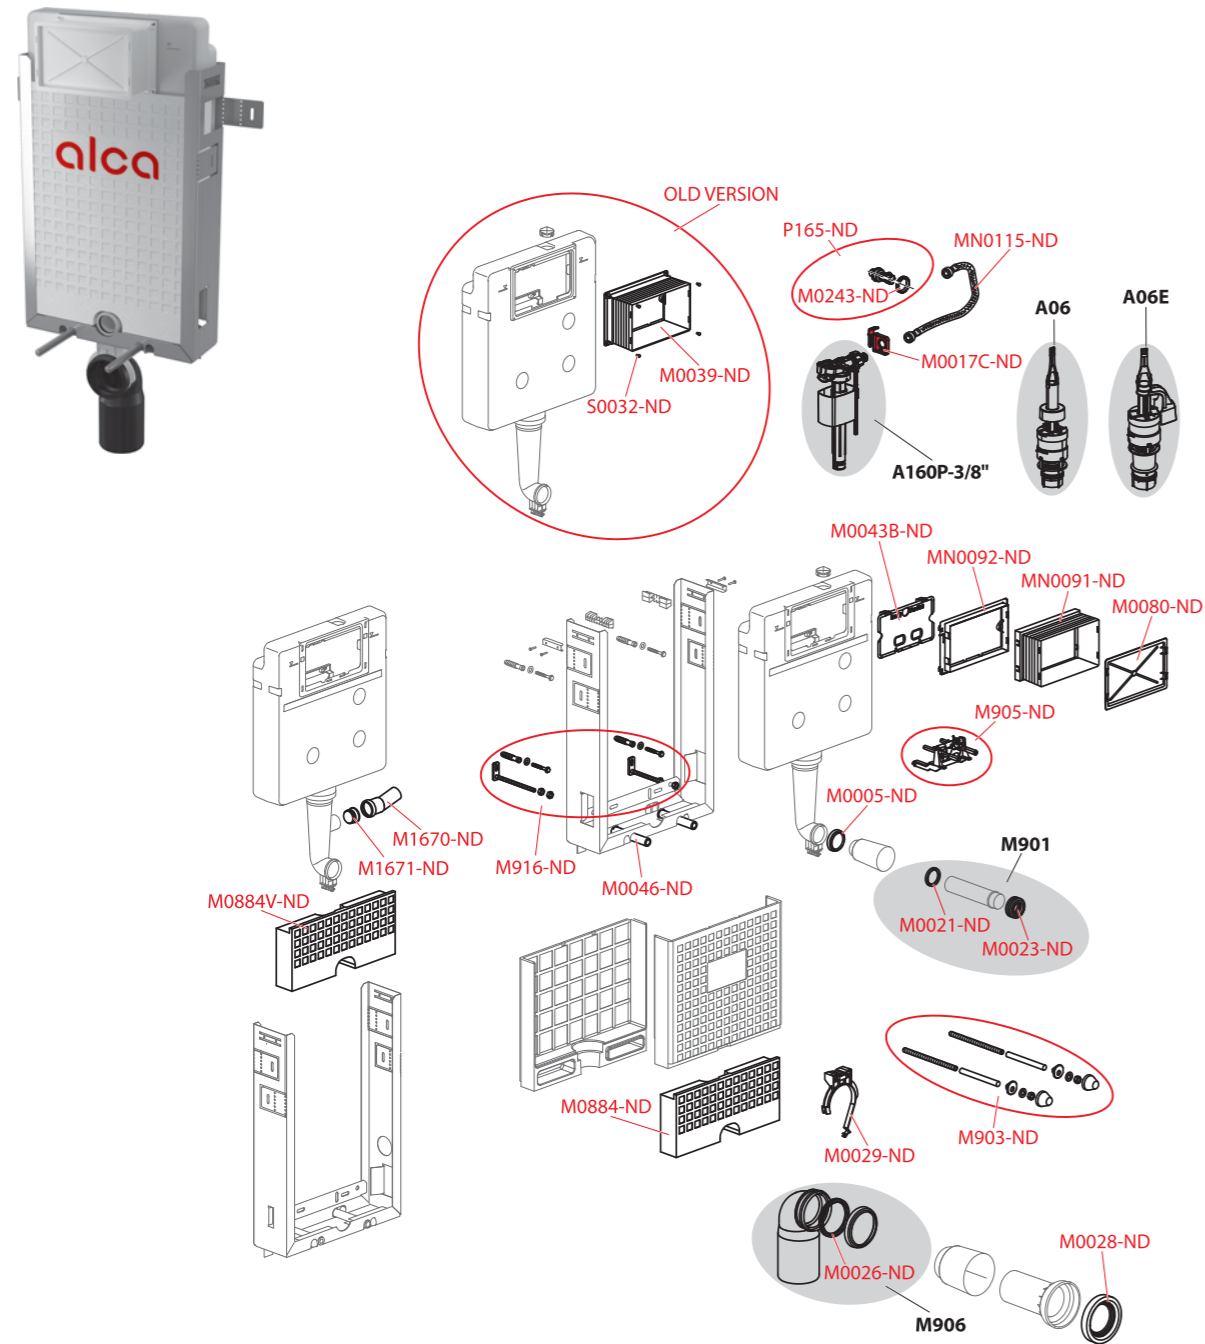

A115/1000, A115/1000E, A115/1000V

Order number	Description
M0005-ND	Water supply ring A100
M0017C-ND	Inlet fill valve bracket (range AM)
M0021-ND	Inlet sealing (WC modules)
M0023-ND	Wrapping seal 45×58×25 (WC modules)
M0026-ND	Waste sealing (WC modules)
M0028-ND	Coupler sealing
M0029-ND	Waste pipe holder
M0039-ND	Sleeve
M0043B-ND	Inner board
M0046-ND	Console pipe
M0080-ND	Sleeve lid
M0243-ND	Nut for angle valve bracket

Order number	Description
M0884-ND	Polystyrene insulation A115 bottom
M0884V-ND	Polystyrene insulation A115V bottom
M1670-ND	HT elbow 40/15
M1671-ND	Opening cover
M903-ND	Threaded rods + accessories
M905-ND	Complete mechanism
M916-ND	Fixation set
MN0091-ND	Frame sleeve
MN0092-ND	Frame for WC module sleeve (range A)
MN0115-ND	Pipe with O-ring for module range AM
P165-ND	Angle valve SCHELL with bracket and nut
S0032-ND	Screw into metal 4.2×16 DIN 7983 A2