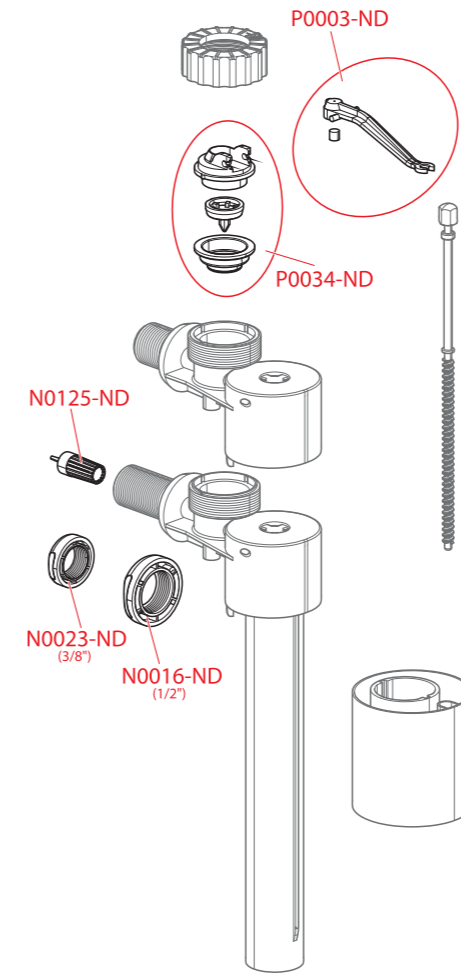

A11, A13, CH11, CH11P