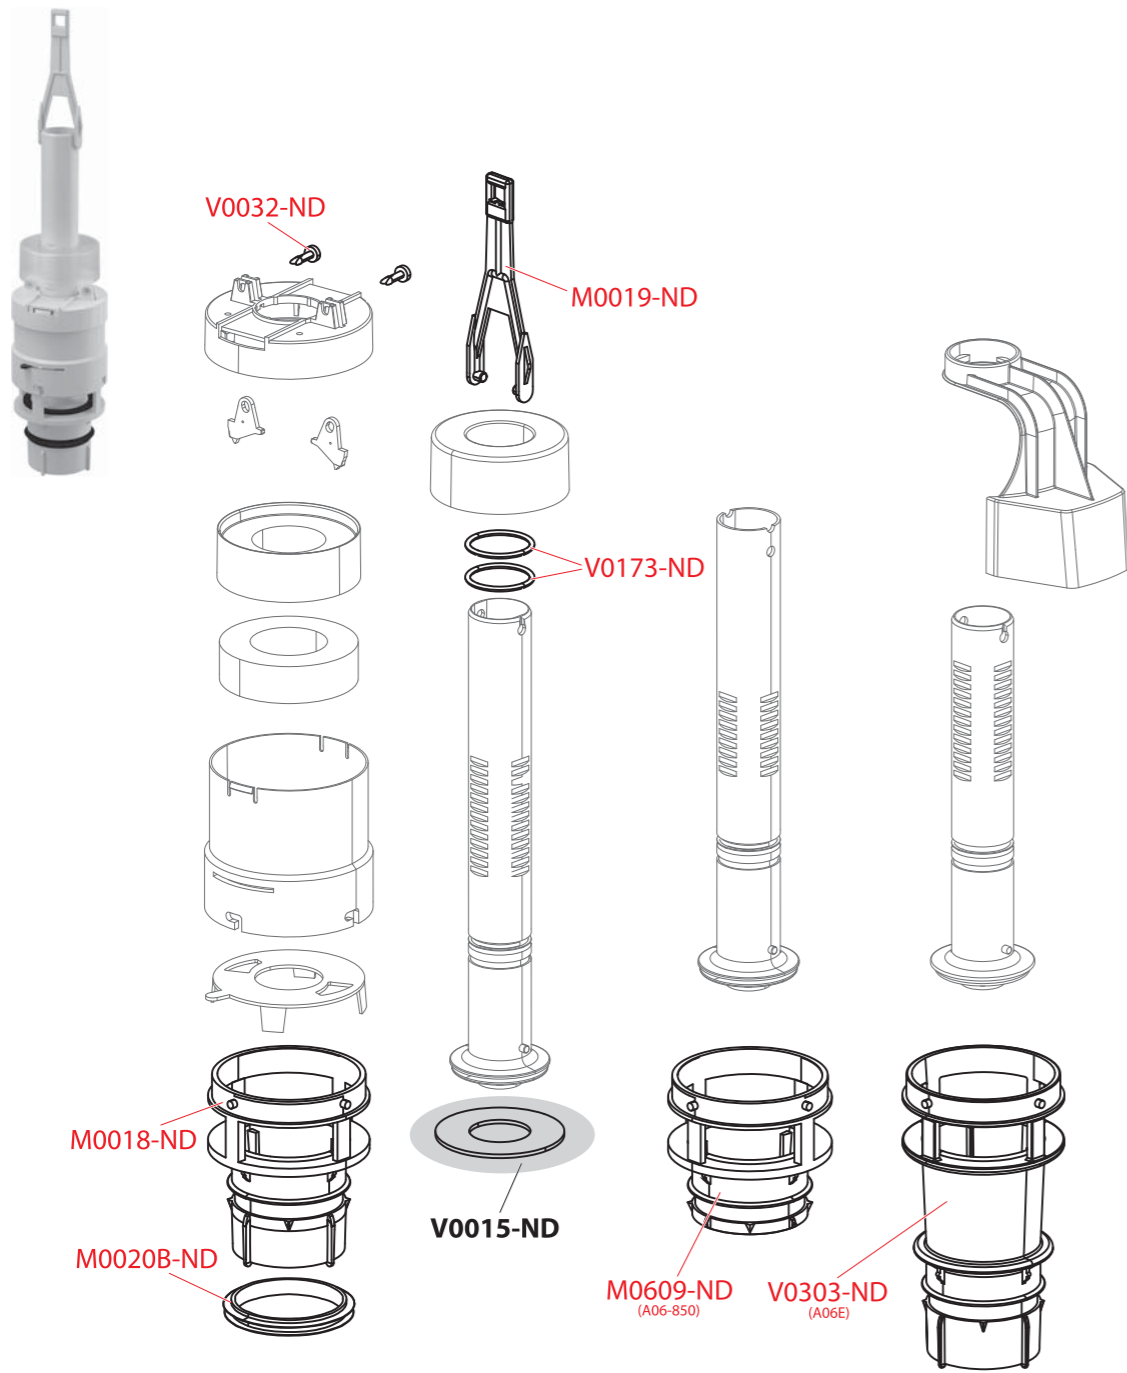

A06, A06E

Order number	Description
M0018-ND	Flush valve outlet for A06
M0019-ND	Pull bar for A06
M0020B-ND	Flush valve outlet seal (flush valves A06)
M0609-ND	Flush valve outlet for A06/850
V0032-ND	Pin 15
V0173-ND	O-ring 29x2,5
V0303-ND	Outlet 2/4 l