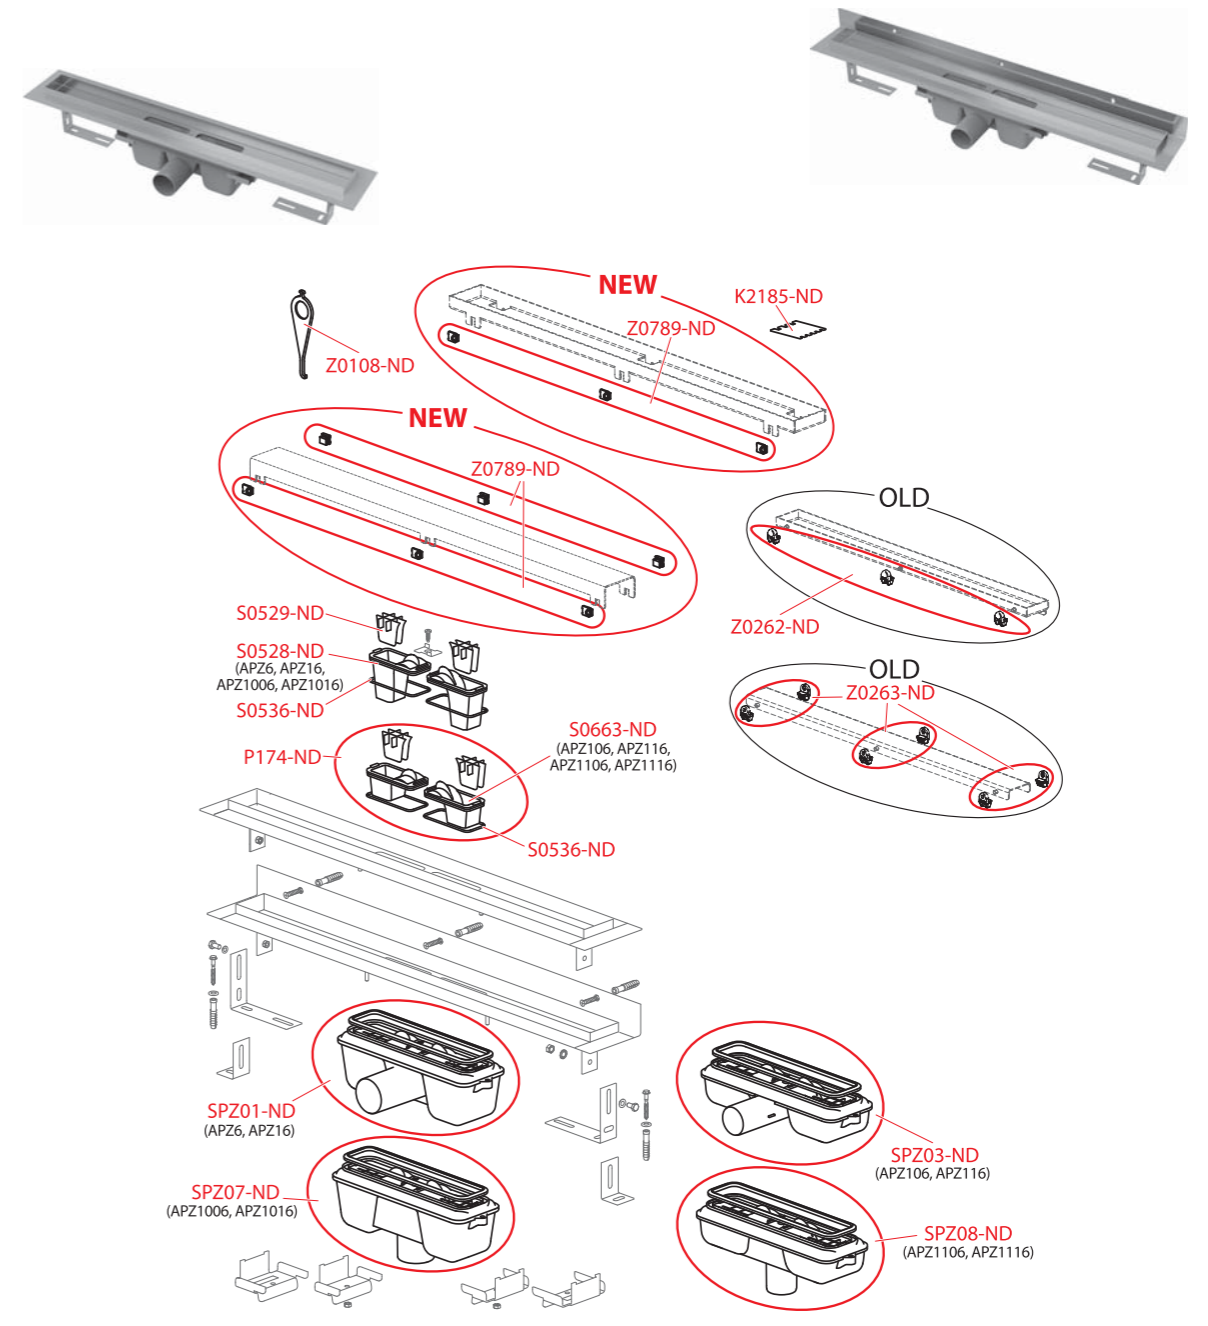

APZ6 Professional, APZ1006 Professional, APZ106 Professional Low, APZ1106 Professional Low

Order number	Description
K2185-ND	Iron comb FLOOR
P174-ND	Odour trap lowered complete
S0528-ND	Odour trap SPZ for stainless steel shower drains
S0529-ND	Strainer SPZ
S0536-ND	O-ring 75x2,5
S0663-ND	Odour trap SPZ low
SPZ01-ND	Trap for shower drain

Order number	Description
SPZ03-ND	Trap for shower drain low, side
SPZ07-ND	Trap for shower drain bottom outlet
SPZ08-ND	Trap for shower drain bottom outlet, low
Z0108-ND	Shower drain hook
Z0262-ND	Plastic washer for APZ6, APZ15 – 6 pcs
Z0263-ND	Washer for APZ6, 5 mm, set 6 pcs
Z0789-ND	Plastic pad APZ6, APZ15 – 6 pcs