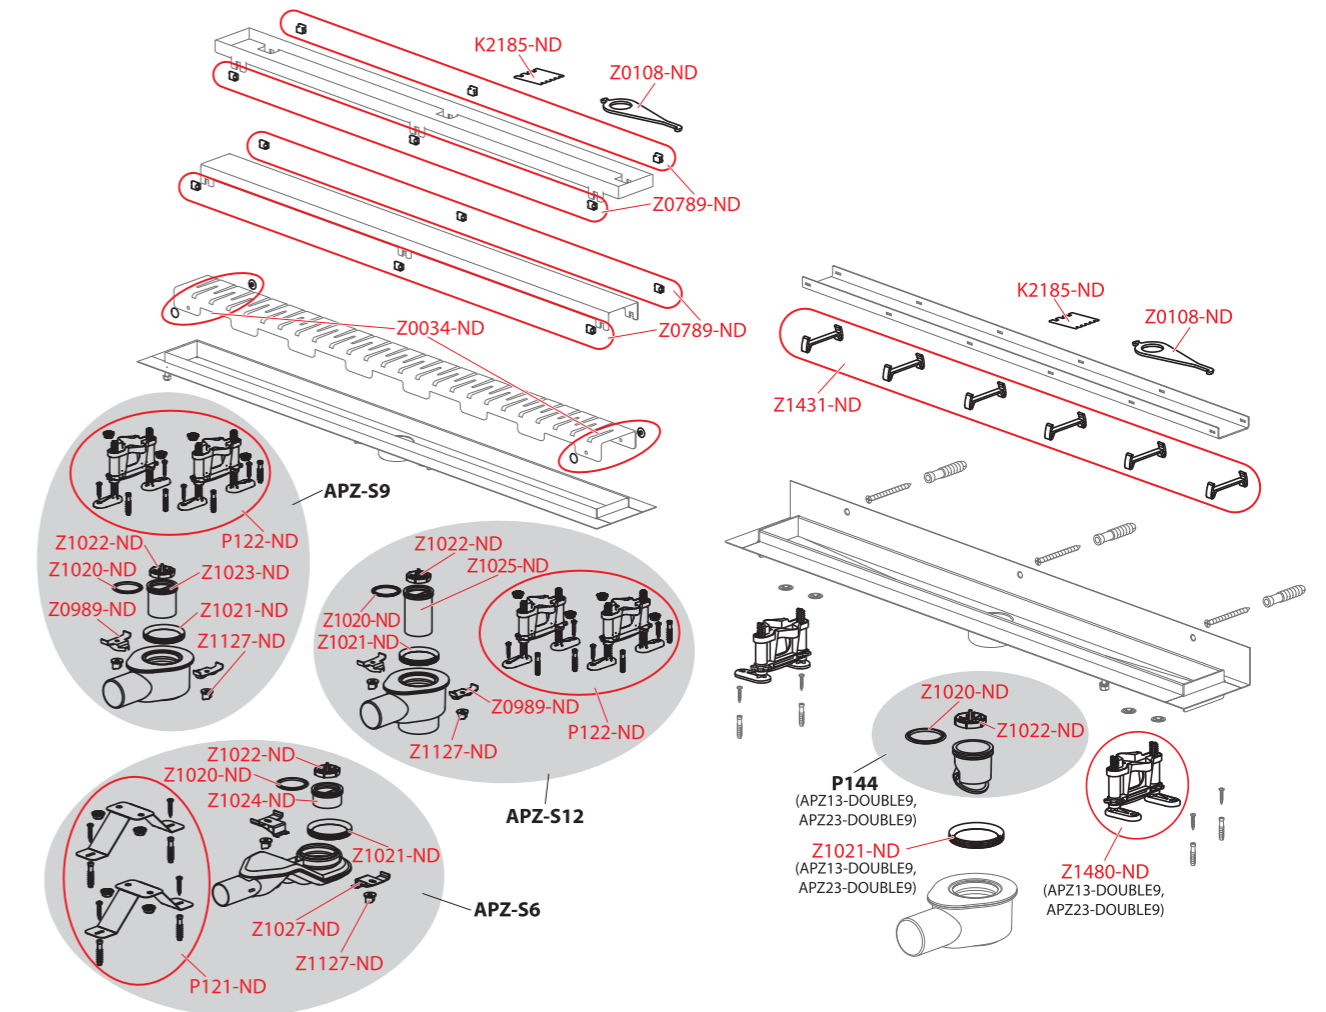

APZ13 Modular, APZ13 Fit and Go, APZ23 Modular Wall, APZ23 Fit and Go Wall

Order number	Description
K2185-ND	Iron comb FLOOR
P174-ND	Odour trap lowered complete
S0528-ND	Odour trap SPZ for stainless steel shower drains
S0529-ND	Strainer SPZ
S0536-ND	O-ring 75x2,5
S0663-ND	Odour trap SPZ low
SPZ01-ND	Trap for shower drain
SPZ03-ND	Trap for shower drain low, side
Z0108-ND	Shower drain hook

Order number	Description
Z0789-ND	Plastic pad APZ6, APZ15 – 6 pcs
Z1581-ND	Grid APZ15/115 for embedding tiles – 300
Z1582-ND	Grid APZ15/115 for embedding tiles – 550
Z1583-ND	Grid APZ15/115 for embedding tiles – 650
Z1584-ND	Grid APZ15/115 for embedding tiles – 750
Z1585-ND	Grid APZ15/115 for embedding tiles – 850
Z1586-ND	Grid APZ15/115 for embedding tiles – 950
Z1587-ND	Grid APZ15/115 for embedding tiles – 1050
Z1588-ND	Grid APZ15/115 for embedding tiles – 1150

Order number	Description
K2185-ND	Iron comb FLOOR
P121-ND	Set of adjustable feet for APZ-S6
P122-ND	Set of adjustable feet for APZ-S9 or APZ-S12
Z0034-ND	Spacer stoppers set – 4 pcs
Z0108-ND	Shower drain hook
Z0789-ND	Plastic pad APZ6, APZ15 – 6 pcs
Z0989-ND	Trap fuse
Z1020-ND	Shaped sealing for odour trap
Z1021-ND	Trap sealing

Order number	Description
Z1022-ND	Strainer APZ13
Z1023-ND	Odour trap 25
Z1024-ND	Odour trap 30
Z1025-ND	Odour trap 50
Z1027-ND	Trap fuse
Z1127-ND	Plastic nut M6 gray for shower drain
Z1431-ND	Spacer for grid DOUBLE, 6 pcs
Z1480-ND	Set – anchoring feet for shower drain APZ13 DOUBLE