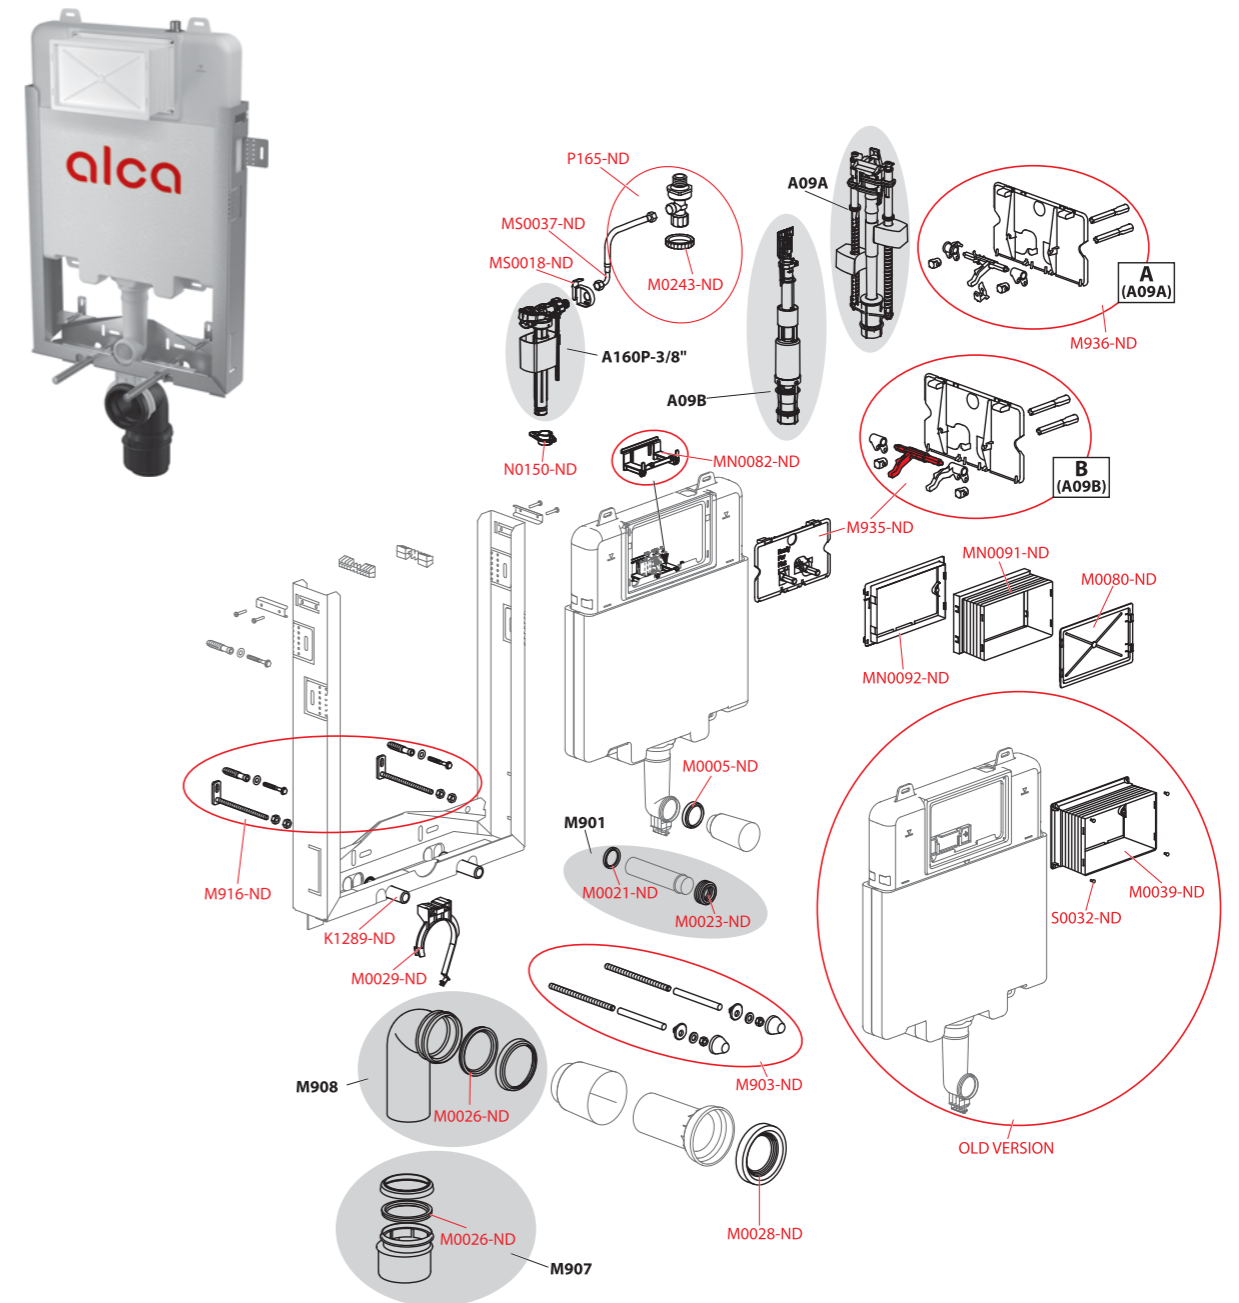

A1115/1000, A1115B/1000

Order number	Description
K1289-ND	Console pipe
M0005-ND	Water supply ring A100
M0021-ND	Inlet sealing (WC modules)
M0023-ND	Wrapping seal 45×58×25 (WC modules)
M0026-ND	Waste sealing (WC modules)
M0028-ND	Coupler sealing
M0029-ND	Waste pipe holder
M0039-ND	Sleeve
M0080-ND	Sleeve lid
M0243-ND	Nut for angle valve bracket
M903-ND	Threaded rods + accessories

Order number	Description
M916-ND	Fixation set
M935-ND	Plate for modules B
M936-ND	Plate for modules A
MN0082-ND	Spacer for WC cistern Slim
MN0091-ND	Frame sleeve
MN0092-ND	Frame for WC module sleeve (range A)
MS0018-ND	Inlet fill valve bracket for modules Slim
MS0037-ND	Pipe 26 cm 3/8"×3/8" blue with elbow
N0150-ND	Spacer for inlet fill valve – Slim
P165-ND	Angle valve SCHELL with bracket and nut
S0032-ND	Screw into metal 4.2×16 DIN 7983 A2