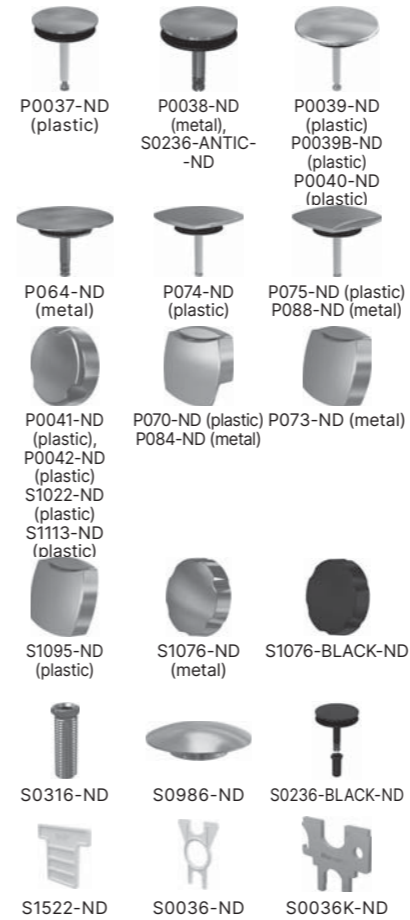

Accessories for bath waste and traps

Order number	Description	Dimensions mm
P0037-ND	Bath plug complete, chrome (bath traps A51CR, A51B)	DN48
P0038-ND	Plug complete metal (bath traps A55K, A56K)	DN45
P0039-ND	Large plug complete, chrome (bath traps A54CRM, A56KM, A55KM)	DN70
P0039B-ND	Large plug complete, chrome (bath trap A51CRM, A564CRM1, A565CRM1)	DN70
P0040-ND	Plug complete big white	DN70
P0041-ND	Knob complete CR A51 (A51CR, A54CR bath traps)	DN75
P0042-ND	Knob complete B A51 (bath trap)	DN75
P064-ND	Plug complete metal large (bath traps A564KM1, A565KM1)	DN70
P070-ND	Bath trap control knob A564 complete	85x85
P073-ND	Bath trap control knob A508	85x85
P074-ND	Plug complete chrome for A564CRM2	70x70
P075-ND	Plug complete chrome for A564CRM3	70x70
P084-ND	Bath trap control knob metal A564 complete	85x85
P088-ND	Plug complete KM3	70x70
S0036-ND	Key for shower waste and trap	
S0036K-ND	Universal key for shower traps and inlet fill valves, metal	
S0236-ANTIC-ND	Plug A55 bronze-antic	DN45
S0236-BLACK-ND	Plug A55 metal + screw A51 BLACK	DN45
S0316-ND	Screw 40 mm long	40
S0986-ND	Plug CLICK/CLACK 6/4" for bath and shower traps	DN70
S1022-ND	Control knob chrome (A51CR, A51CRM, A54CR)	DN75
S1076-ND	Control knob metal (A55K, A55KM, A550K, A550KM, A56K)	DN78
S1076-BLACK-ND	Knob A55 metal 2017 splined shaft + cover BLACK	DN78
S1095-ND	Knob chrome (A51CR, A51CRM, A54CR, A54CRM)	75x75
S1113-ND	Knob complete white (A51B, A51BM, A54B, A54BM)	DN45
S1522-ND	Key for bath trap outlet 6/4"	DN45