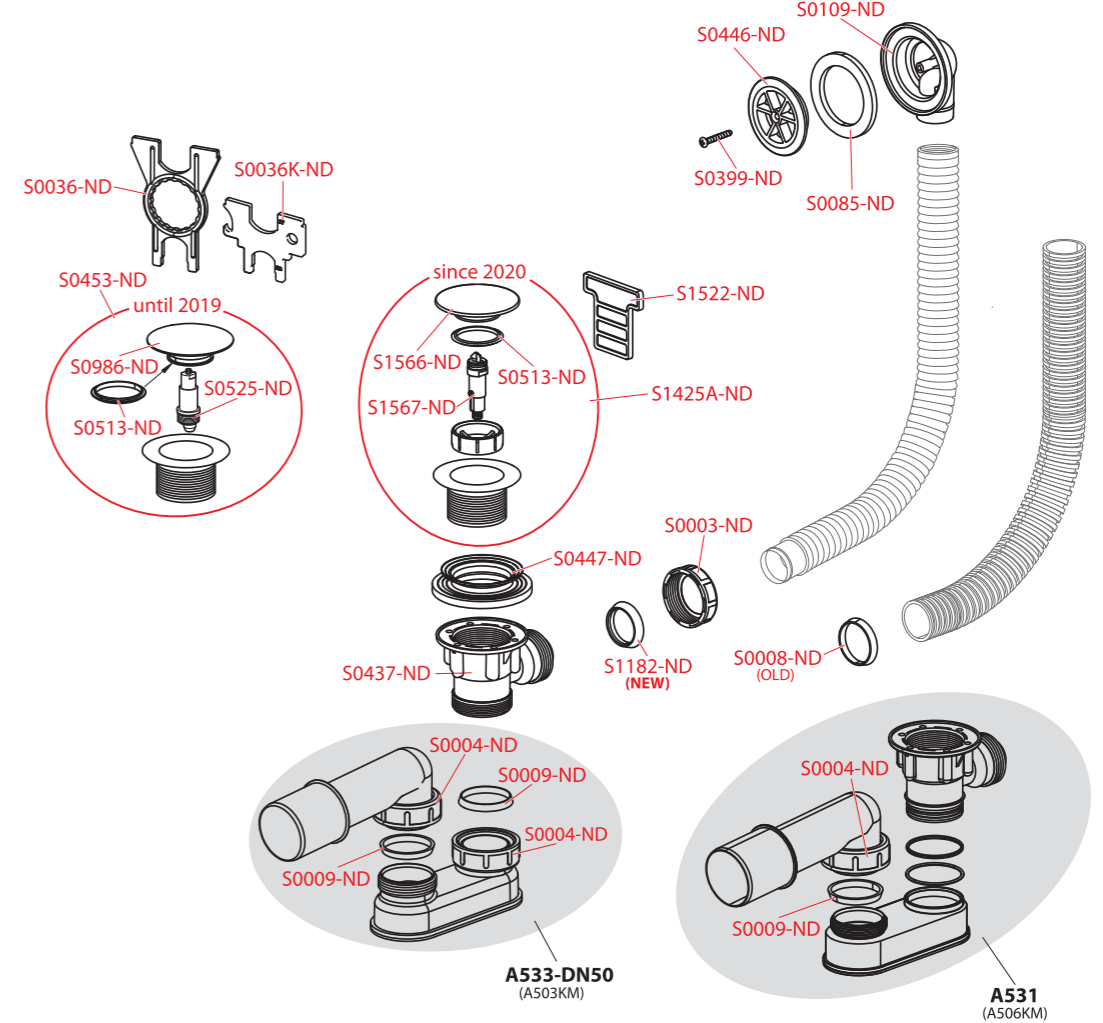

A503KM, A506KM

Order number	Description
S0003-ND	Nut G1 1/4"
S0004-ND	Nut G1 1/2" (bath, shower, washbasin traps)
S0008-ND	Conical sealing 36x31,5x5 (bath and shower traps)
S0009-ND	Conical sealing 44x39x5 (bath, shower, wash-basin and sink traps)
S0036-ND	Key for shower waste and trap
S0036K-ND	Universal key for shower traps and inlet fill valves, metal
S0085-ND	Sealing 70x50x6 (bath traps, shower traps A461, A462, wash-basin and sink traps)
S0109-ND	Overflow
S0399-ND	Screw 4,2x32 DIN 7983 A2 stainless steel
S0437-ND	Trap drain CLICK/CLACK
S0446-ND	Overflow grid CLICK/CLACK chrome

Order number	Description
S0447-ND	Shaped sealing white (A503KM, A506KM)
S0453-ND	Waste outlet CLICK/CLACK 6/4" complete, metal
S0513-ND	Sealing under plug for bath trap CLICK/CLACK
S0525-ND	CLICK/CLACK mechanism
S0986-ND	Plug CLICK/CLACK 6/4" for bath and shower traps
S1182-ND	Conical sealing 38x30x7
S1425A-ND	Bathtub outlet CLICK/CLACK 6/4" plastic insert
S1522-ND	Key for bath trap outlet 6/4"
S1566-ND	Plug CLICK/CLACK 6/4" metal
S1567-ND	CLICK/CLACK mechanism for A504CKM, A507CKM, A465C-50