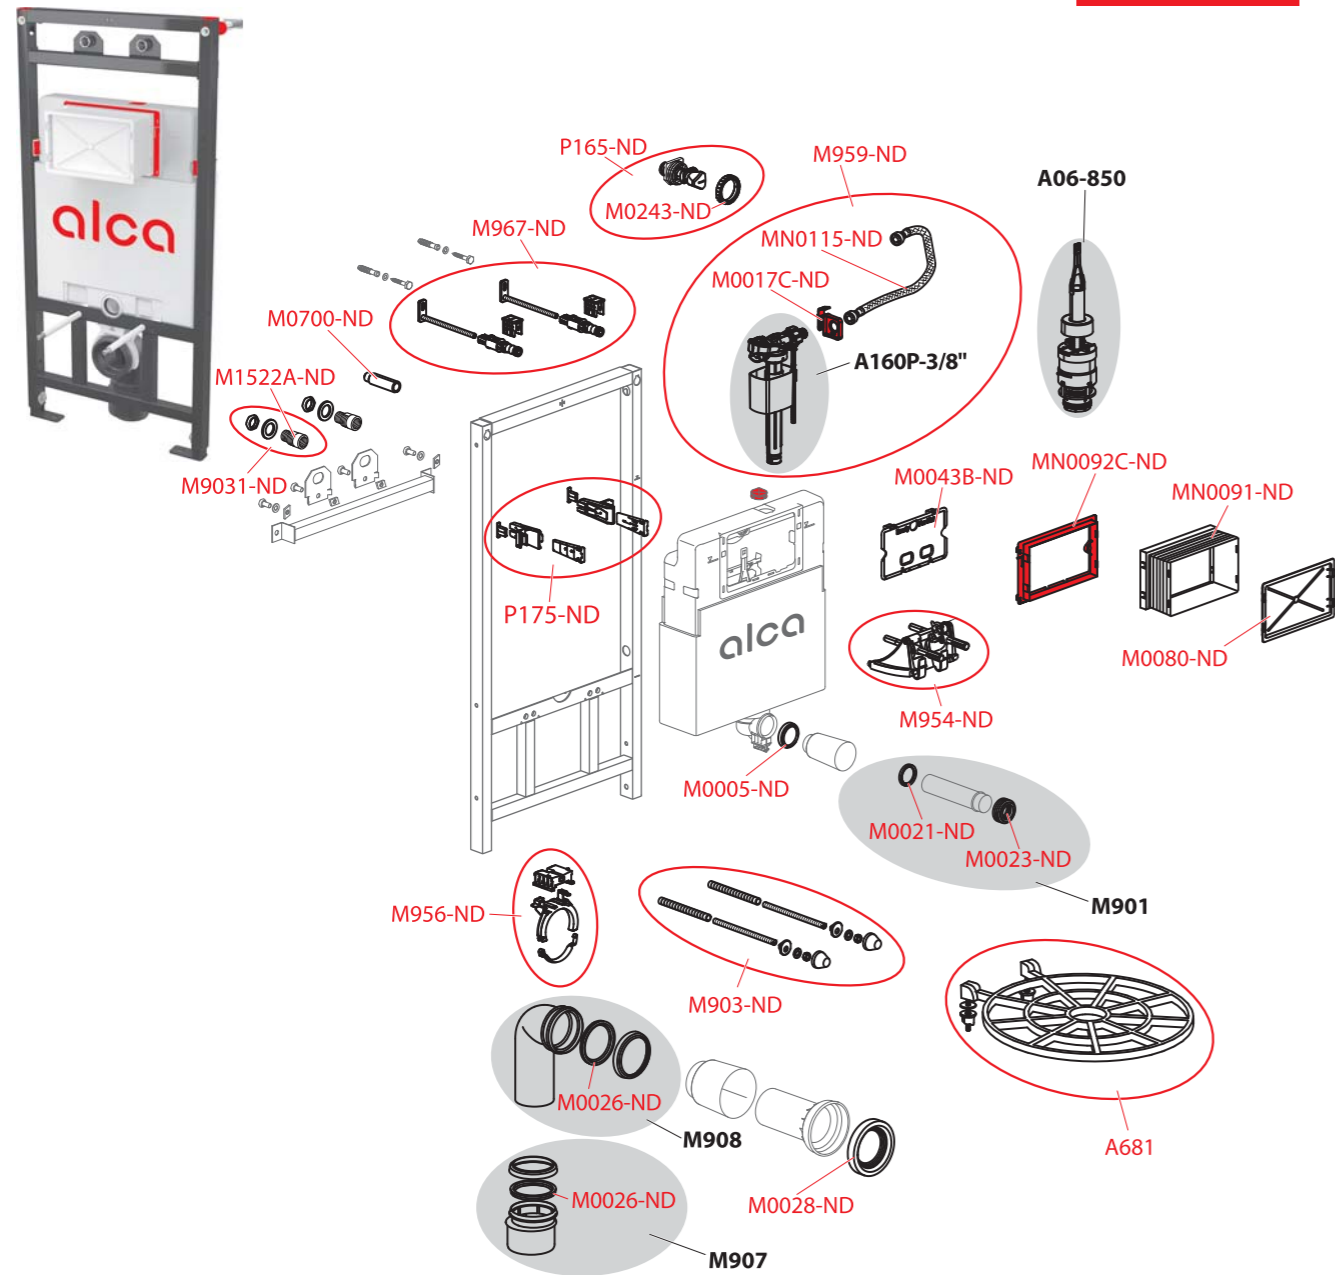

A108F

PRODUCTION SINCE Q3/2020

Order number	Description
A681	Waste sink grid
M0005-ND	Water supply ring A100
M0017C-ND	Inlet fill valve bracket (range AM)
M0021-ND	Inlet sealing (WC modules)
M0023-ND	Wrapping seal 45x58x25 (WC modules)
M0026-ND	Waste sealing (WC modules)
M0028-ND	Coupler sealing
M0043B-ND	Inner board
M0080-ND	Sleeve lid
M0243-ND	Nut for angle valve bracket
M0700-ND	Reduction G3/4"-G1/2"
M1522A-ND	Reduction G3/4"-G1/2" - short
M903-ND	Threaded rods + accessories

Order number	Description
M9031-ND	Reduction - set
M954-ND	Mechanism complete AM
M956-ND	Sliding waste pipe holder
M959-ND	Set for exchange of inlet fill valve and hose for WC module AM
M967-ND	Wall mounting kit Easy Lock - AM101
MN0091-ND	Frame sleeve
MN0092C-ND	Frame for WC module sleeve (range AM)
MN0115-ND	Pipe with O-ring for module range AM
P165-ND	Angle valve SCHELL with bracket and nut
P175-ND	WC cistern hinges - complete 2 pcs