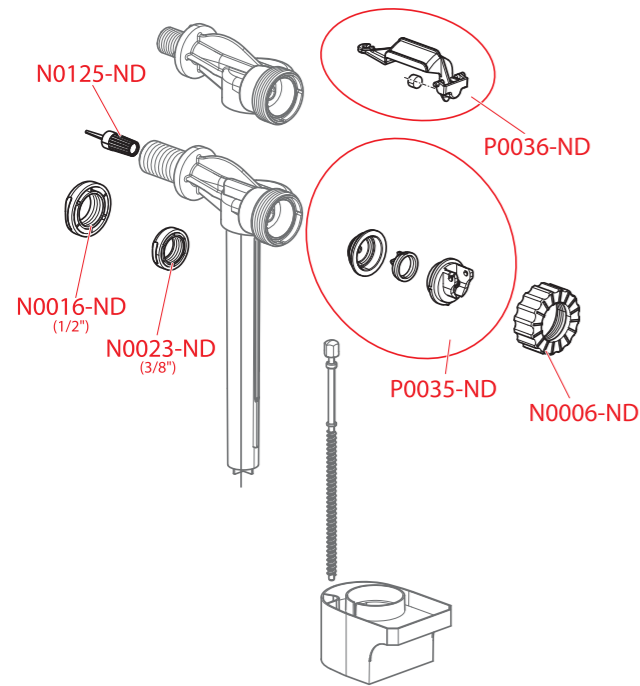

A15, A16

Order number	Description
N0006-ND	Nut M36
N0016-ND	Nut G1/2" white
N0023-ND	Nut G3/8 white
N0031-ND	Conical sealing 30×16,5×3 (fill valve A18, A17, A12, A14-3/8")
N0039-ND	Nut G1/2" 6HR white
N0088-ND	Conical sealing 36×20,5×4

A17, A18

Order number	Description
N0113-ND	O-ring 6,9×1,8
N0125-ND	Strainer for inlet fill valve universal
P0033-ND	Set for inlet fill valves A17, A18
P0035-ND	Set for inlet fill valves A15, A16
P0036-ND	Lever + block for fill valve 2 (inlet fill valves A15, A16, A15P, A16P, A16M)

A11, A13, CH11, CH11P

Order number	Description
N0016-ND	Nut G1/2" white
N0023-ND	Nut G3/8 white
N0031-ND	Conical sealing 30×16,5×3 (fill valve A18, A17, A12, A14-3/8")
N0088-ND	Conical sealing 36×20,5×4
N0125-ND	Strainer for inlet fill valve universal
P0003-ND	Lever + Block (inlet fill valves A11, A12, A14)
P0034-ND	Washer + spigot + membrane

A12, A14