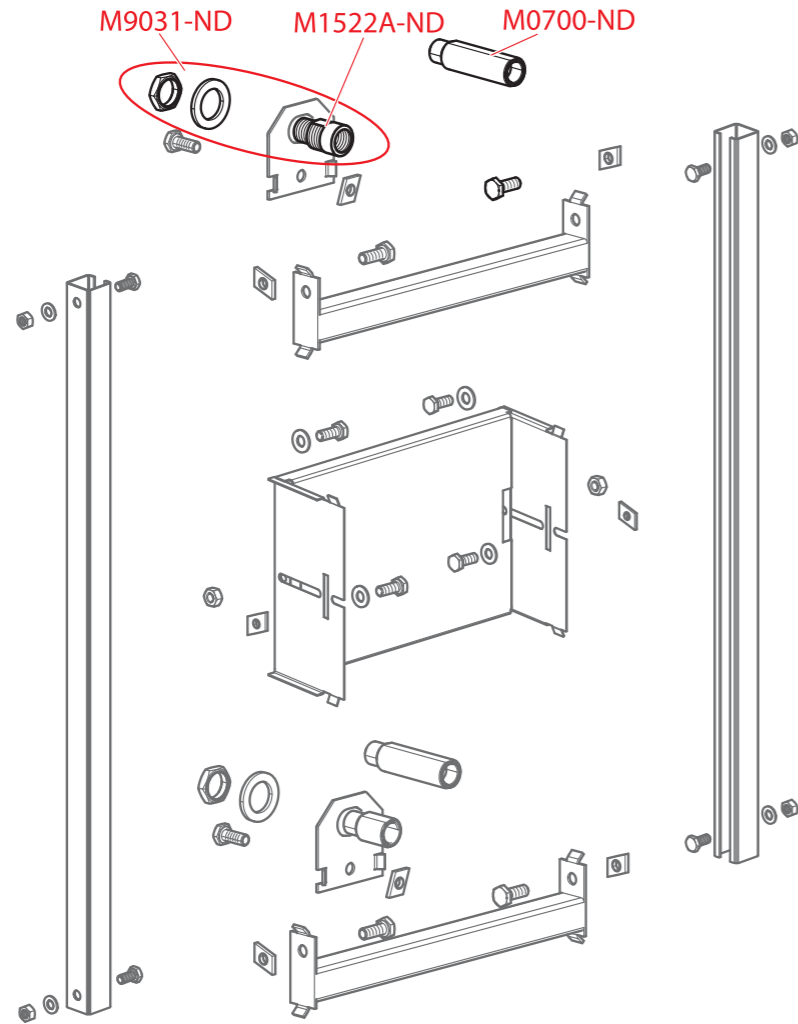

A117PB

Order number	Description
M0700-ND	Reduction G3/4"-G1/2"
M1522A-ND	Reduction G3/4"-G1/2" - short
M9031-ND	Reduction - set

M57X, M67X, M77X, M187X, M197X

Order number	Description
M952-ND	Mechanism screw AM, 2 pcs
M952D-ND	Mechanism screw extended AM, 2 pcs
M955-ND	Set for changing mechanism screws AM
MN0102C-DLOUHÝ-ND	Flush plate frame screw extended 1 pc
MN0102C-ND	Flush plate frame screw
MN0118-ND	Flush plate screw spring
MN0121C-ND	Stopper
MN0359A-ND	Flush plate THIN frame M57x, M67x, M77x
MN0503-ND	Adhesive sealing - M57X cutout
P146-ND	Template for setup of flush plates