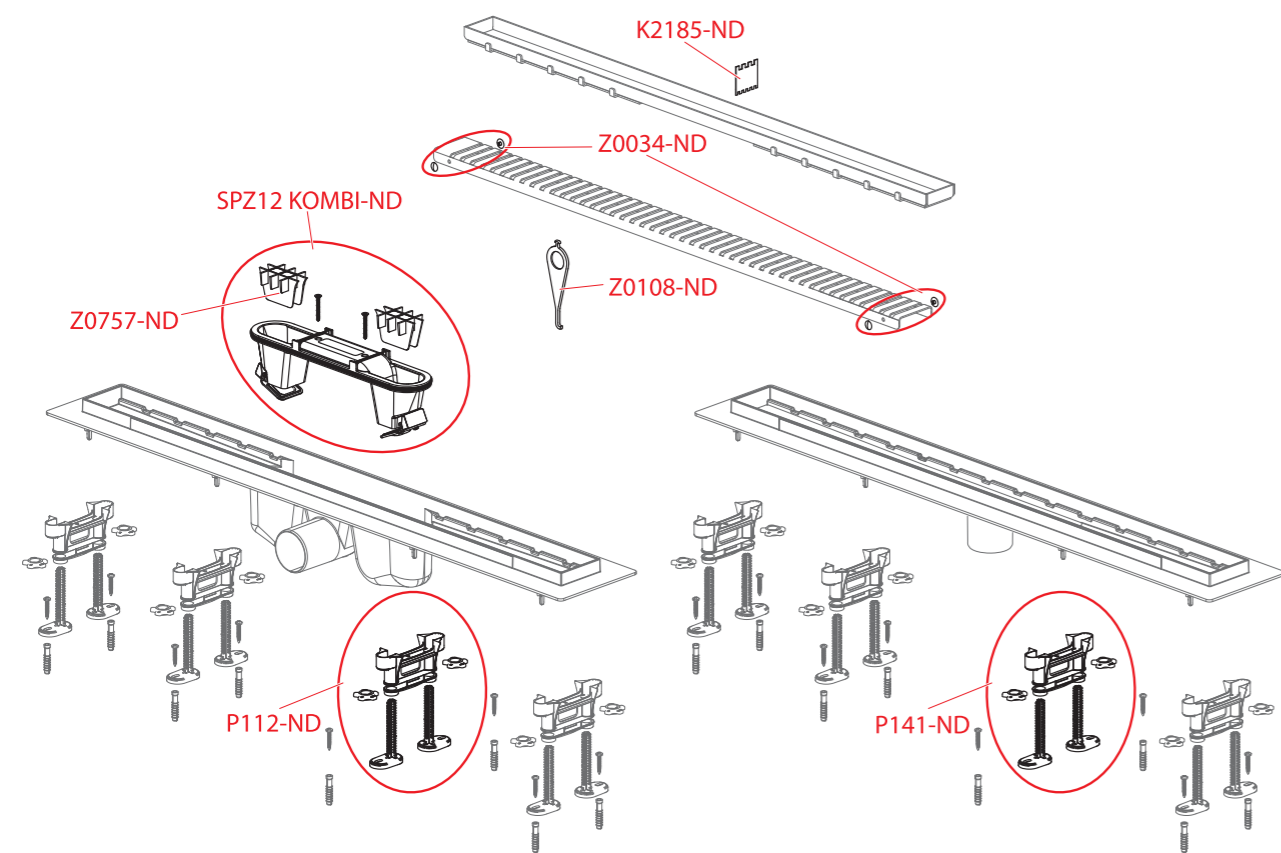

APZ12 Optimal, APZ22 Optimal, APZ2012 Optimal, APZ2022 Optimal

Order number	Description
K2185-ND	Iron comb FLOOR
P112-ND	Height adjustable feet for APZ12
P141-ND	Height adjustable feet for APZ2012 a APZ2022
SPZ12 KOMBI-ND	Odour trap for APZ12, combi (SMART)
Z0034-ND	Spacer stoppers set - 4 pcs
Z0108-ND	Shower drain hook
Z0757-ND	Strainer APZ50