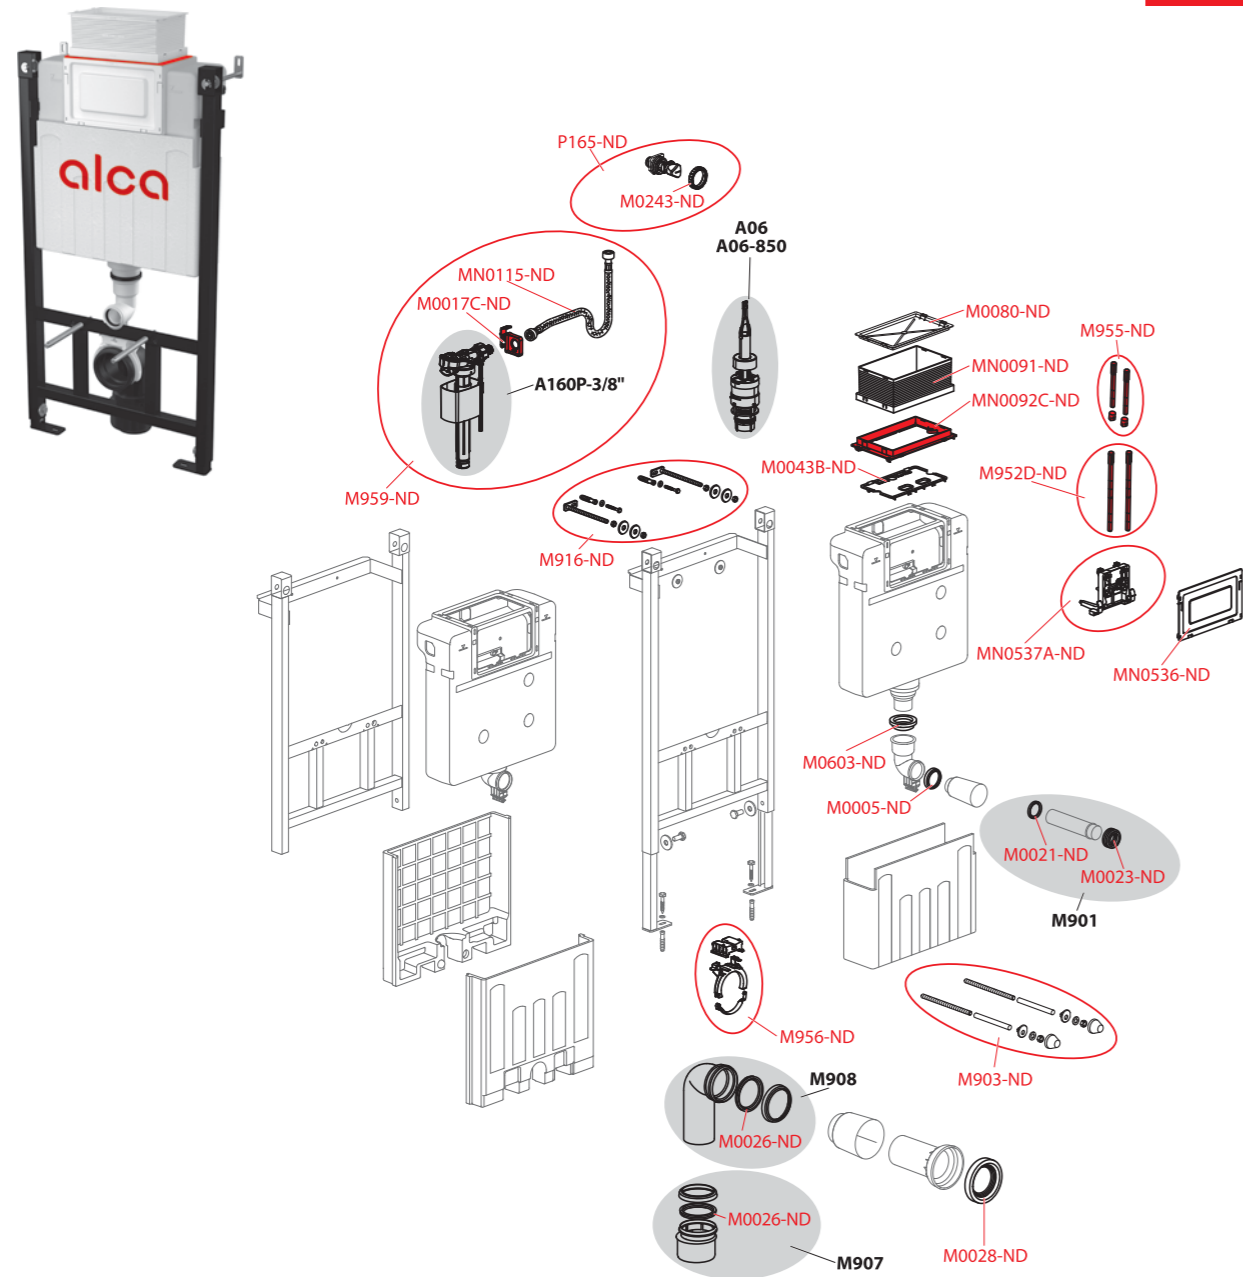

AM118/850/1000

PRODUCTION
SINCE 2019

Order number	Description
M0005-ND	Water supply ring A100
M0017C-ND	Inlet fill valve bracket (range AM)
M0021-ND	Inlet sealing (WC modules)
M0023-ND	Wrapping seal 45×58×25 (WC modules)
M0026-ND	Waste sealing (WC modules)
M0028-ND	Coupler sealing
M0043B-ND	Inner board
M0080-ND	Sleeve lid
M0243-ND	Nut for angle valve bracket
M0603-ND	Cuff
M903-ND	Threaded rods + accessories
M916-ND	Fixation set

Order number	Description
M952D-ND	Mechanism screw extended AM, 2 pcs
M955-ND	Set for changing mechanism screws AM
M956-ND	Sliding waste pipe holder
M959-ND	Set for exchange of inlet fill valve and hose for WC module AM
MN0091-ND	Frame sleeve
MN0092C-ND	Frame for WC module sleeve (range AM)
MN0115-ND	Pipe with O-ring for module range AM
MN0536-ND	Service opening cover for AM118, AM119
MN0537A-ND	AM118, AM119 – mechanism – new
P165-ND	Angle valve SCHELL with bracket and nut