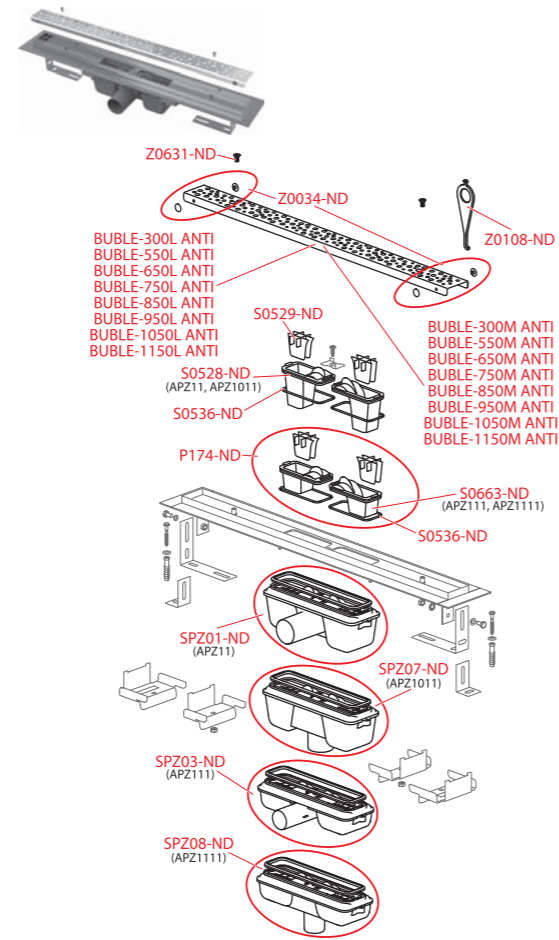

APZ11 Antivandal, APZ1011 Antivandal, APZ111 Antivandal Low, APZ1111 Antivandal Low