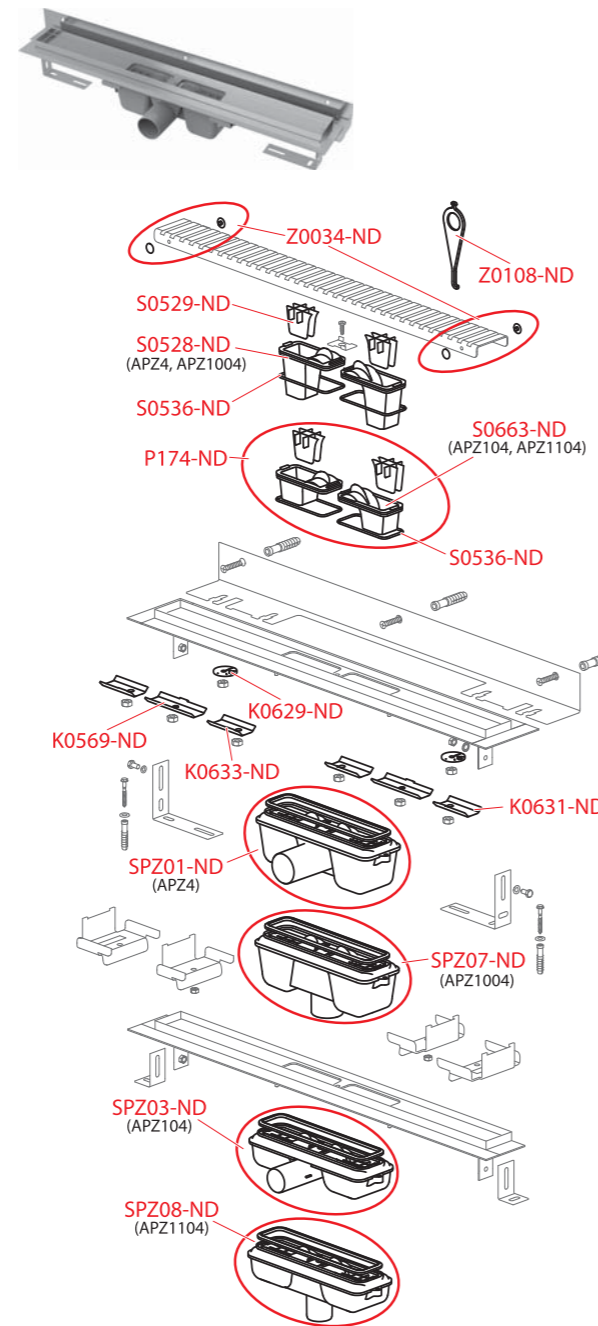

APZ4 Flexible, APZ1004 Flexible, APZ104 Flexible Low, APZ1104 Flexible Low

Order number	Description
S0663BLACK-ND	Odour trap SPZ low – black-matt
SPZ01-ND	Trap for shower drain
SPZ01BLACK-ND	Trap for shower drain – black-matt
SPZ03-ND	Trap for shower drain low, side
SPZ03BLACK-ND	Trap for shower drain low, side – black-matt
SPZ07-ND	Trap for shower drain bottom outlet
SPZ08-ND	Trap for shower drain bottom outlet, low
Z0034-ND	Spacer stoppers set – 4 pcs
Z0108-ND	Shower drain hook
Z1371-ND	Spacer stoppers set, black, 4 pcs
Z1376-ND	Fuse cover, black