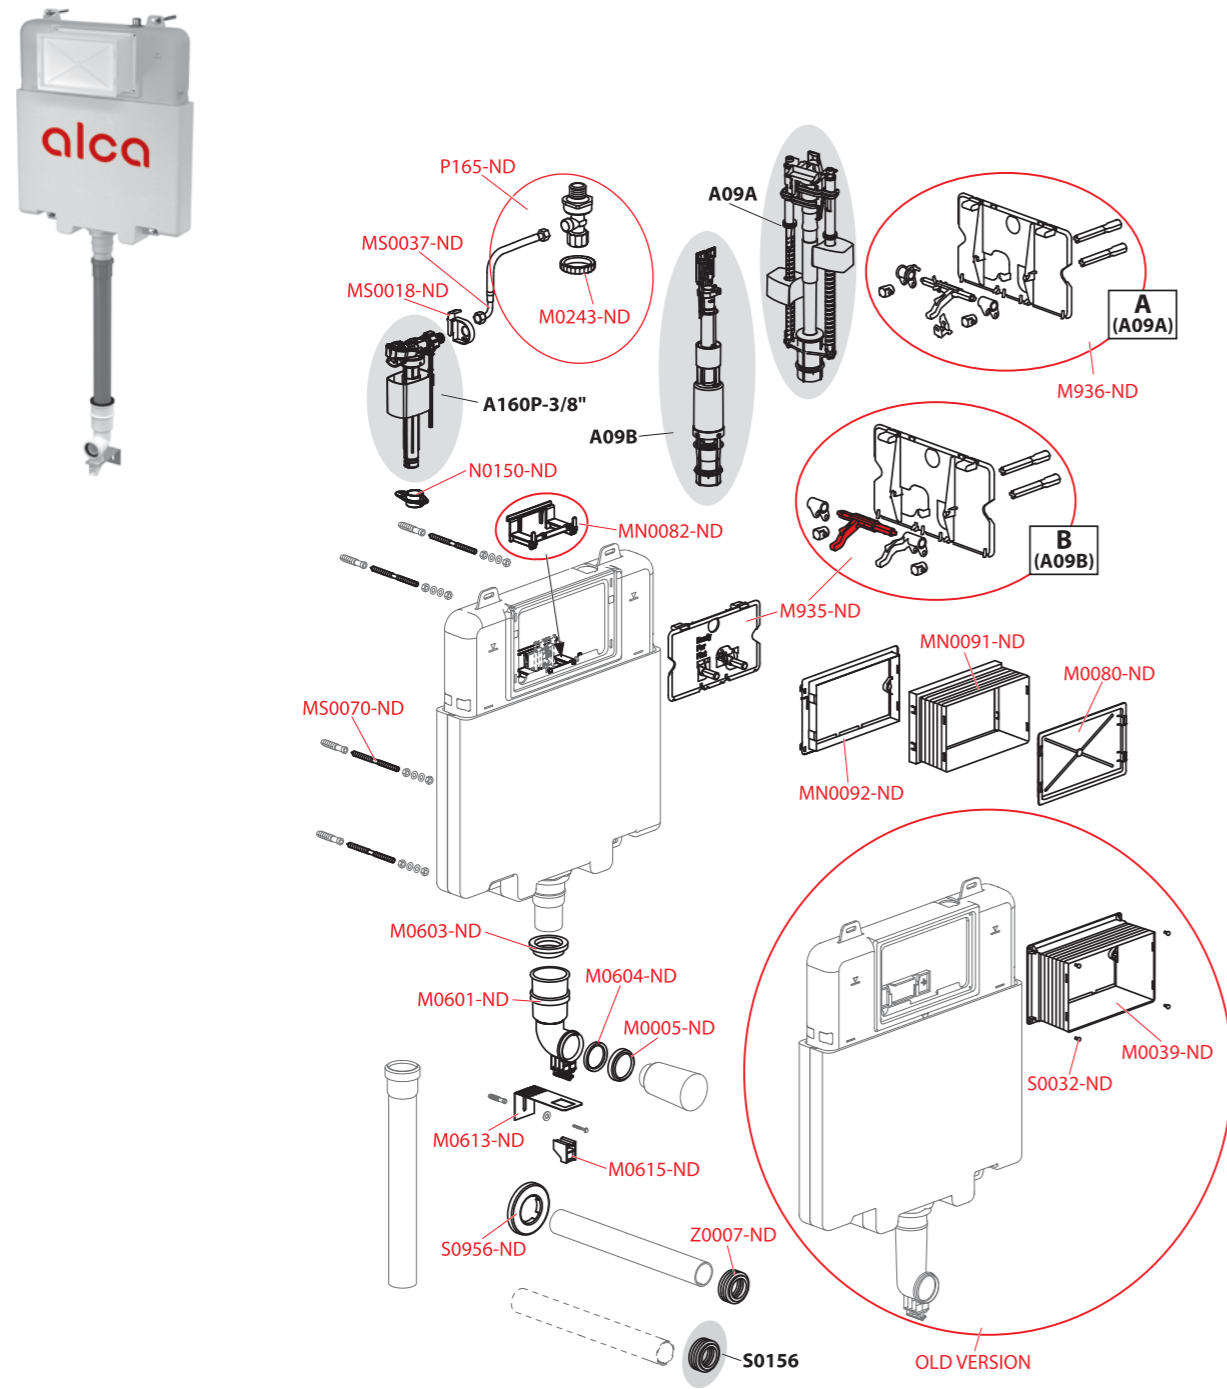

A1112B

Order number	Description
M0005-ND	Water supply ring A100
M0039-ND	Sleeve
M0080-ND	Sleeve lid
M0243-ND	Nut for angle valve bracket
M0601-ND	Water supply elbow AM112
M0603-ND	Cuff
M0604-ND	Inlet sealing
M0613-ND	Holder
M0615-ND	Holder lock
M935-ND	Plate for modules B
M936-ND	Plate for modules A

Order number	Description
MN0082-ND	Spacer for WC cistern Slim
MN0091-ND	Frame sleeve
MN0092-ND	Frame for WC module sleeve (range A)
MS0018-ND	Inlet fill valve bracket for modules Slim
MS0037-ND	Pipe 26 cm 3/8"×3/8" blue with elbow
MS0070-ND	Combi screw M8×120 Zn
N0150-ND	Spacer for inlet fill valve – Slim
P165-ND	Angle valve SCHELL with bracket and nut
S0032-ND	Screw into metal 4.2×16 DIN 7983 A2
S0956-ND	Rosette DN40
Z0007-ND	Wrapping seal DN60/40