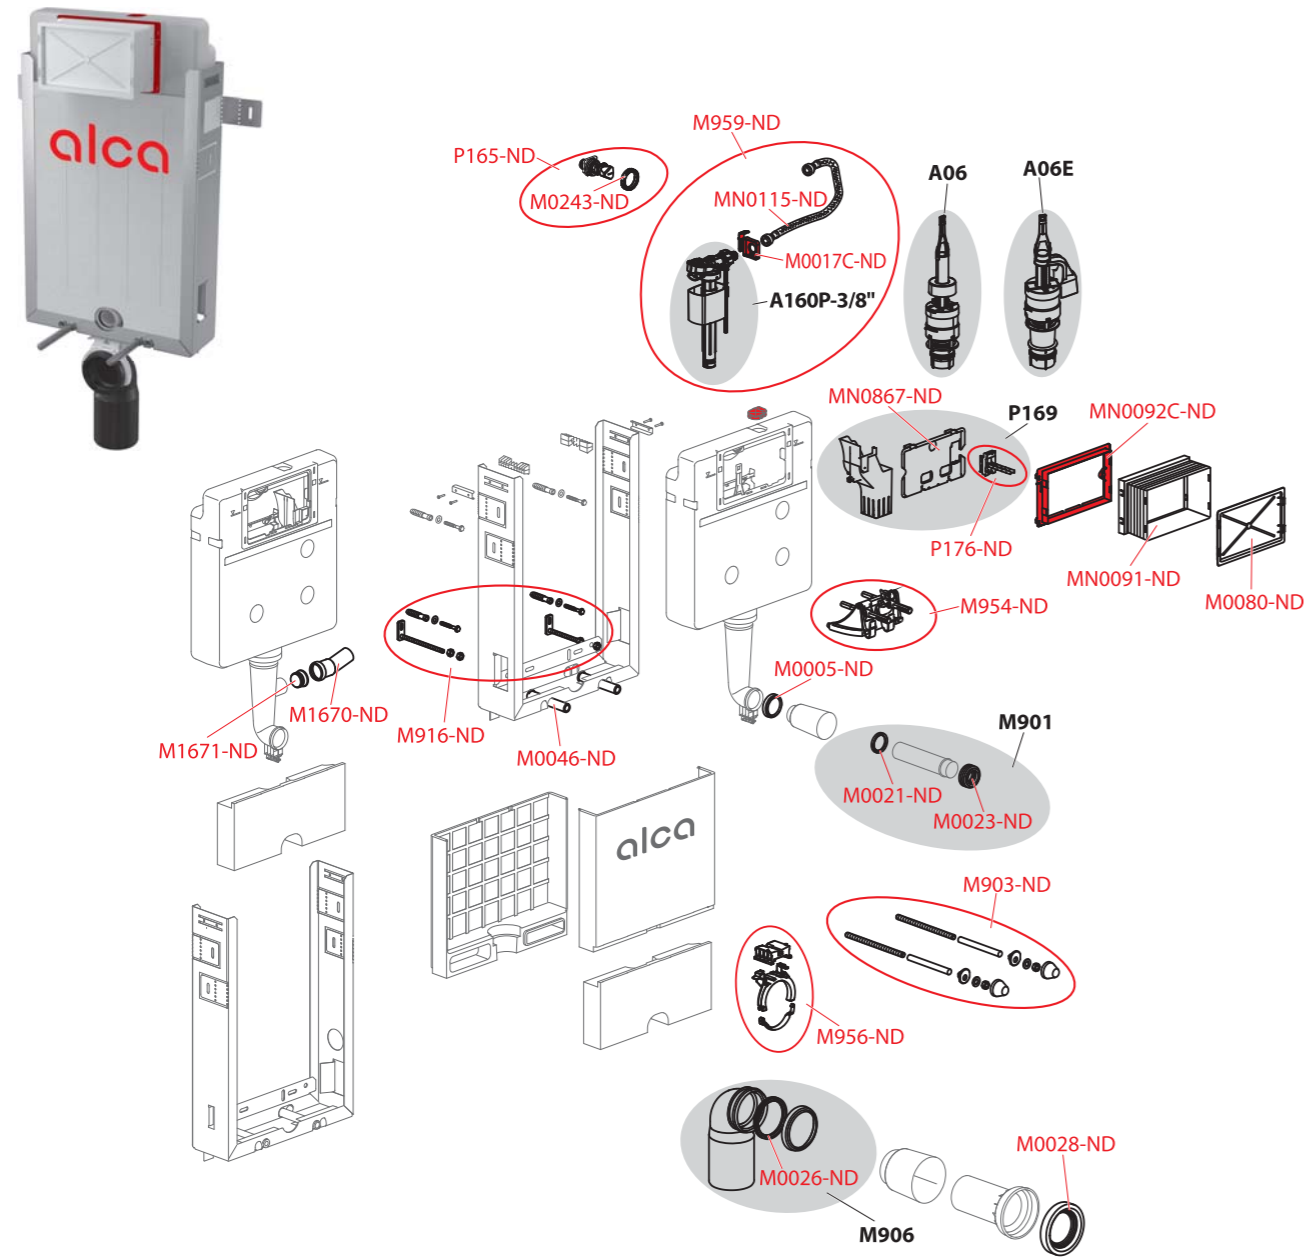

AM115/1000, AM115/1000E, AM115/1000V

Order number	Description
M0005-ND	Water supply ring A100
M0017C-ND	Inlet fill valve bracket (range AM)
M0021-ND	Inlet sealing (WC modules)
M0023-ND	Wrapping seal 45x58x25 (WC modules)
M0026-ND	Waste sealing (WC modules)
M0028-ND	Coupler sealing
M0046-ND	Console pipe
M0080-ND	Sleeve lid
M0243-ND	Nut for angle valve bracket
M1670-ND	HT elbow 40/15
M1671-ND	Opening cover
M903-ND	Threaded rods + accessories

Order number	Description
M916-ND	Fixation set
M954-ND	Mechanism complete AM
M956-ND	Sliding waste pipe holder
M959-ND	Set for exchange of inlet fill valve and hose for WC module AM
MN0091-ND	Frame sleeve
MN0092C-ND	Frame for WC module sleeve (range AM)
MN0115-ND	Pipe with O-ring for module range AM
MN0867-ND	Inner plate for WC tablet dispenser
P165-ND	Angle valve SCHELL with bracket and nut
P176-ND	Tablet ejector and insert - set