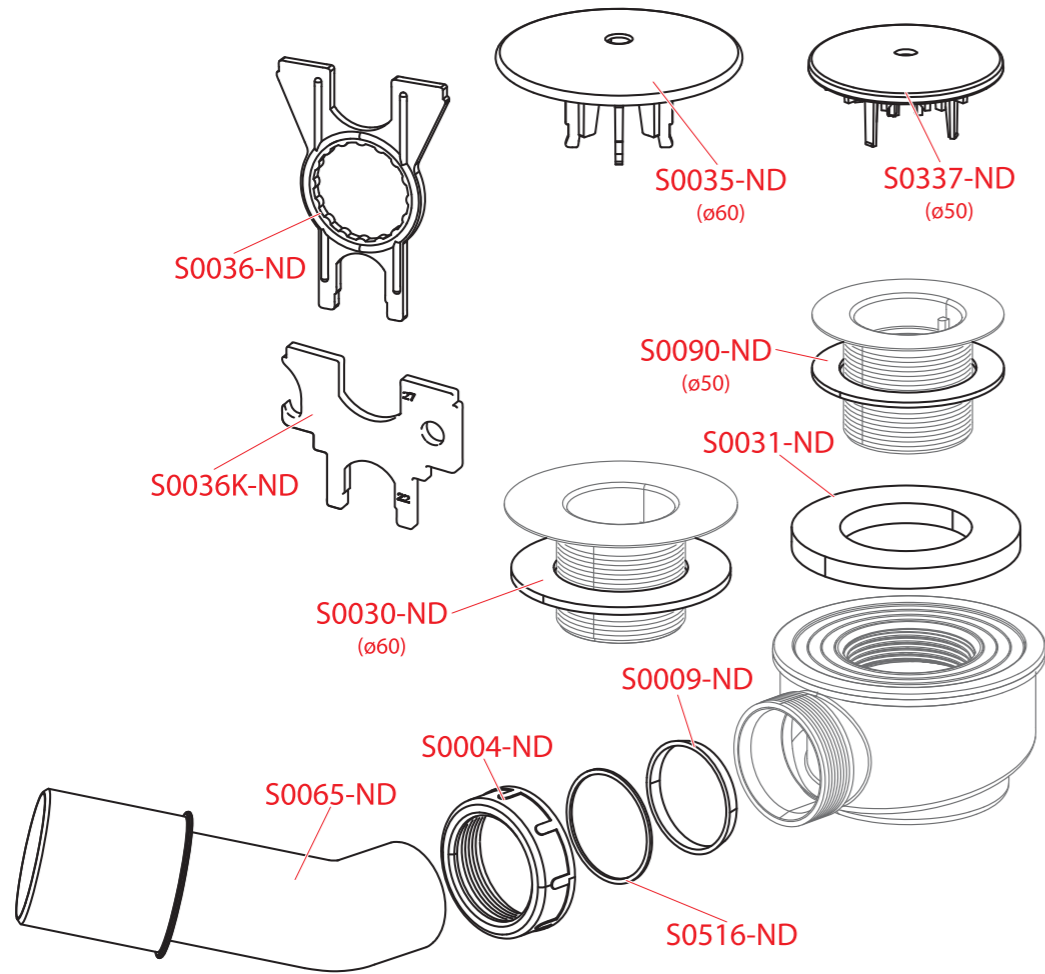

A471CR

A491CR, A492CR

Order number	Description
S0004-ND	Nut G1 1/2" (bath, shower, washbasin traps)
S0009-ND	Conical sealing 44x39x5 (bath, shower, wash-basin and sink traps)
S0030-ND	Sealing 80x49x2 (shower traps A46, A47B, A47CR)
S0031-ND	Sealing 85x49x8 (shower traps A46, A47B, A47CR)
S0035-ND	Trap cover DN60 chrome

Order number	Description
S0036-ND	Key for shower waste and trap
S0036K-ND	Universal key for shower traps and inlet fill valves, metal
S0065-ND	Elbow DN40/50 - 45°
S0090-ND	Sealing 70x50x2 (shower traps A461, A462, A46, A47, sink traps)
S0337-ND	Trap cover DN50 chrome
S0516-ND	Friction ring DN40

Order number	Description
P139-ND	Trap ring complete 90 LOW
S0004-ND	Nut G1 1/2" (bath, shower, washbasin traps)
S0009-ND	Conical sealing 44x39x5 (bath, shower, wash-basin and sink traps)
S0065-ND	Elbow DN40/50 - 45°
S0183-ND	Sealing 115x85x6 rubber (shower traps A48, A49B, A49CR, A49K)

Order number	Description
S0317-ND	Sealing 115x90x2
S0516-ND	Friction ring DN40
S0851-ND	Inlet
S0852-ND	Cover DN90 chrome
S0855-ND	Sealing for trap 90 LOW
S0879-ND	Guide ring