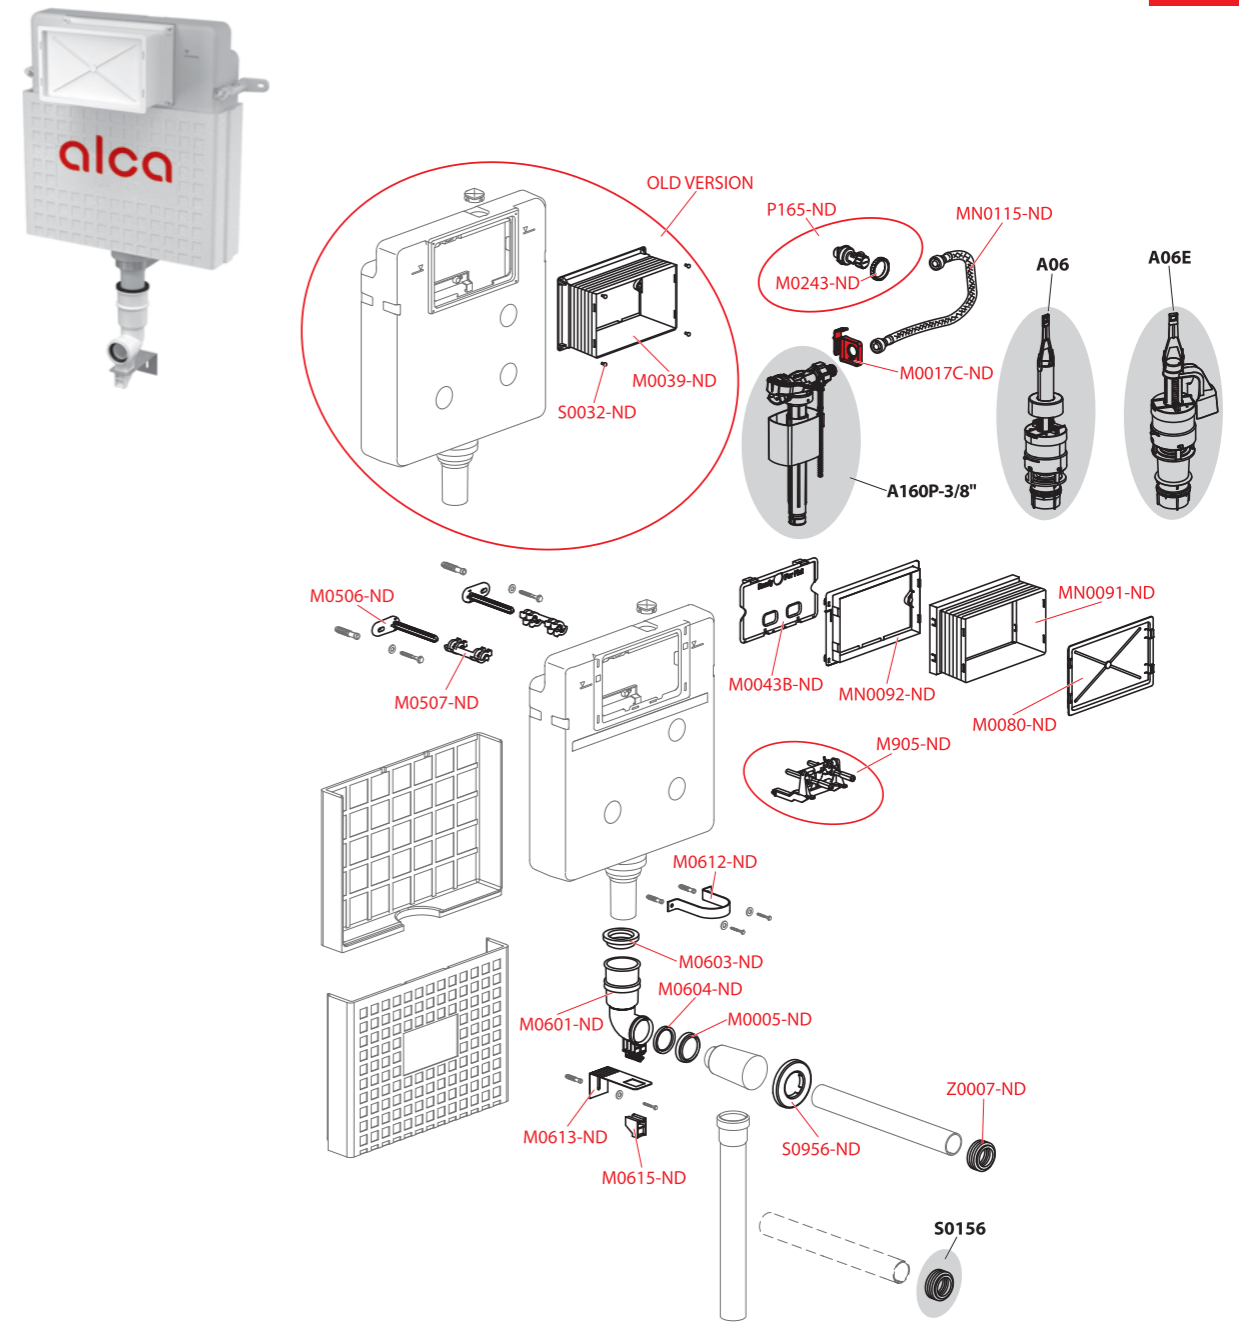

AM112, AM112W

PRODUCTION SINCE 2017

Order number	Description
M0005-ND	Water supply ring A100
M0017C-ND	Inlet fill valve bracket (range AM)
M0043B-ND	Inner board
M0080-ND	Sleeve lid
M0243-ND	Nut for angle valve bracket
M0506-ND	WC cistern hinge support
M0507-ND	WC cistern hinges
M0601-ND	Water supply elbow AM112
M0603-ND	Cuff
M0604-ND	Inlet sealing
M0612-ND	Perforated tape straight 17/6.5
M0613-ND	Holder
M0615-ND	Holder lock

Order number	Description
M954-ND	Mechanism complete AM
M959-ND	Set for exchange of inlet fill valve and hose for WC module AM
MN0091-ND	Frame sleeve
MN0092C-ND	Frame for WC module sleeve (range AM)
MN0115-ND	Pipe with O-ring for module range AM
MN0867-ND	Inner plate for WC tablet dispenser
P165-ND	Angle valve SCHELL with bracket and nut
P167-ND	Angle valve with T-piece
P168-ND	Angle valve holder set
P176-ND	Tablet ejector and insert - set
S0956-ND	Rosette DN40
Z0007-ND	Wrapping seal DN60/40

A112

PRODUCTION 2005-2017

Order number	Description
M0005-ND	Water supply ring A100
M0017C-ND	Inlet fill valve bracket (range AM)
M0039-ND	Sleeve
M0043B-ND	Inner board
M0080-ND	Sleeve lid
M0243-ND	Nut for angle valve bracket
M0506-ND	WC cistern hinge support
M0507-ND	WC cistern hinges
M0601-ND	Water supply elbow AM112
M0603-ND	Cuff
M0604-ND	Inlet sealing