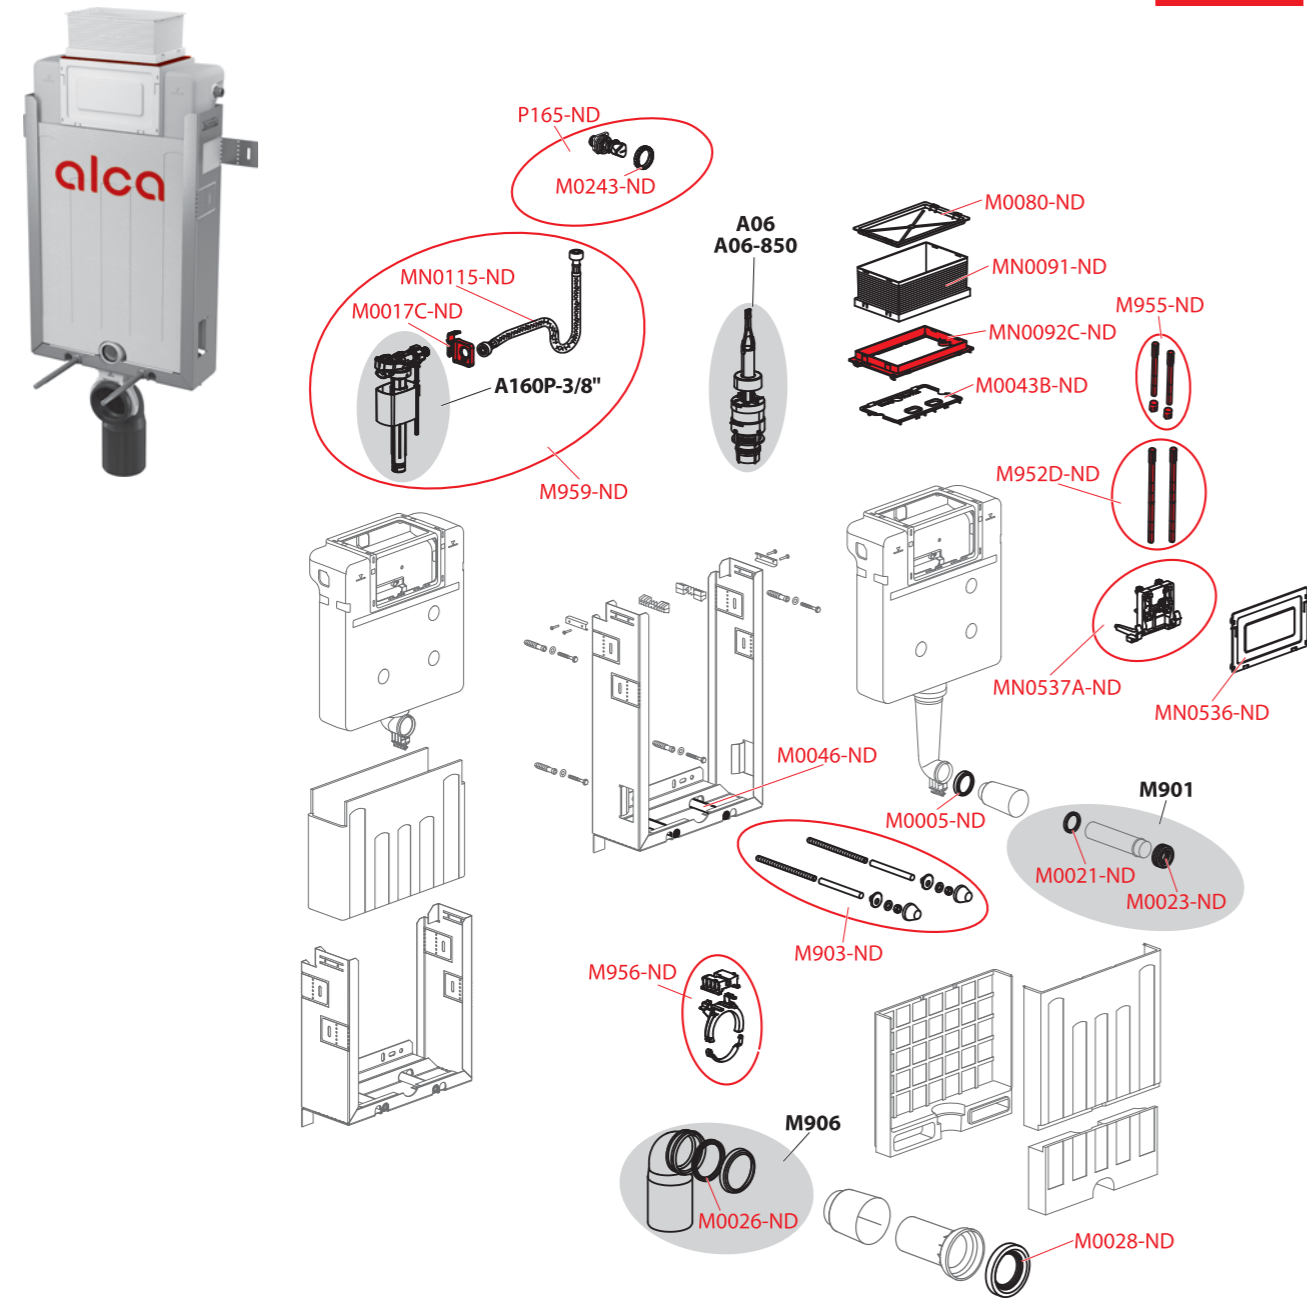

AM119/850/1000

PRODUCTION SINCE 2019

Order number	Description
M0005-ND	Water supply ring A100
M0017C-ND	Inlet fill valve bracket (range AM)
M0021-ND	Inlet sealing (WC modules)
M0023-ND	Wrapping seal 45×58×25 (WC modules)
M0026-ND	Waste sealing (WC modules)
M0028-ND	Coupler sealing
M0043B-ND	Inner board
M0046-ND	Console pipe
M0080-ND	Sleeve lid
M0243-ND	Nut for angle valve bracket
M903-ND	Threaded rods + accessories

Order number	Description
M952D-ND	Mechanism screw extended AM, 2 pcs
M955-ND	Set for changing mechanism screws AM
M956-ND	Sliding waste pipe holder
M959-ND	Set for exchange of inlet fill valve and hose for WC module AM
MN0091-ND	Frame sleeve
MN0092C-ND	Frame for WC module sleeve (range AM)
MN0115-ND	Pipe with O-ring for module range AM
MN0536-ND	Service opening cover for AM118, AM119
MN0537A-ND	AM118, AM119 – mechanism – new
P165-ND	Angle valve SCHELL with bracket and nut