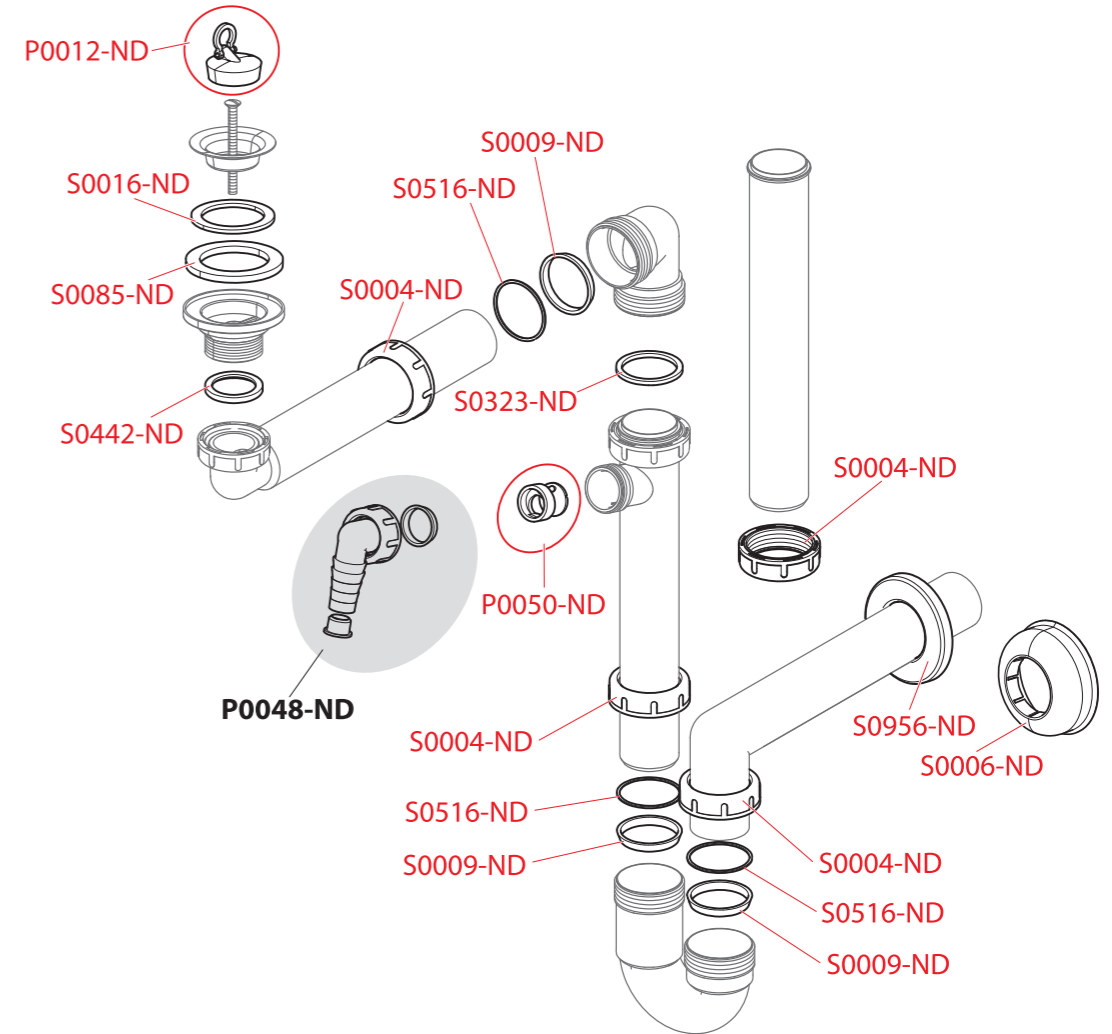

A413, A434, A872P

Order number	Description
P0012-ND	PVC plug 5/4" (washbasin traps)
P061-ND	Pipe DN32 with rosette
S0004-ND	Nut G1 1/2" (bath, shower, washbasin traps)
S0006-ND	Rosette DN40
S0009-ND	Conical sealing 44×39×5 (bath, shower, wash-basin and sink traps)
S0013-ND	Trap grid 5/4" stainless steel (wash-basin traps)
S0016-ND	Sealing 60×45.5×2 (washbasin traps)
S0085-ND	Sealing 70×50×6 (bath traps, shower traps A461, A462, wash-basin and sink traps)

Order number	Description
S0309-ND	Screw M6×80 stainless steel (washbasin traps)
S0321-ND	Rosette DN32
S0515-ND	Friction ring DN32
S0516-ND	Friction ring DN40
S0720-ND	Nut G1 1/2" DN32
S0859-ND	Nut G1 1/4" high
S0955-ND	Rosette DN32
S0956-ND	Rosette DN40
S1184-ND	Sealing G5/4"

Order number	Description
P0012-ND	PVC plug 5/4" (washbasin traps)
P0050-ND	Washer + flap
S0004-ND	Nut G1 1/2" (bath, shower, washbasin traps)
S0006-ND	Rosette DN40
S0009-ND	Conical sealing 44×39×5 (bath, shower, wash-basin and sink traps)
S0016-ND	Sealing 60×45.5×2 (washbasin traps)

Order number	Description
S0085-ND	Sealing 70×50×6 (bath traps, shower traps A461, A462, wash-basin and sink traps)
S0323-ND	Sealing 45×37×3
S0442-ND	Sealing 39×30×4
S0516-ND	Friction ring DN40
S0956-ND	Rosette DN40