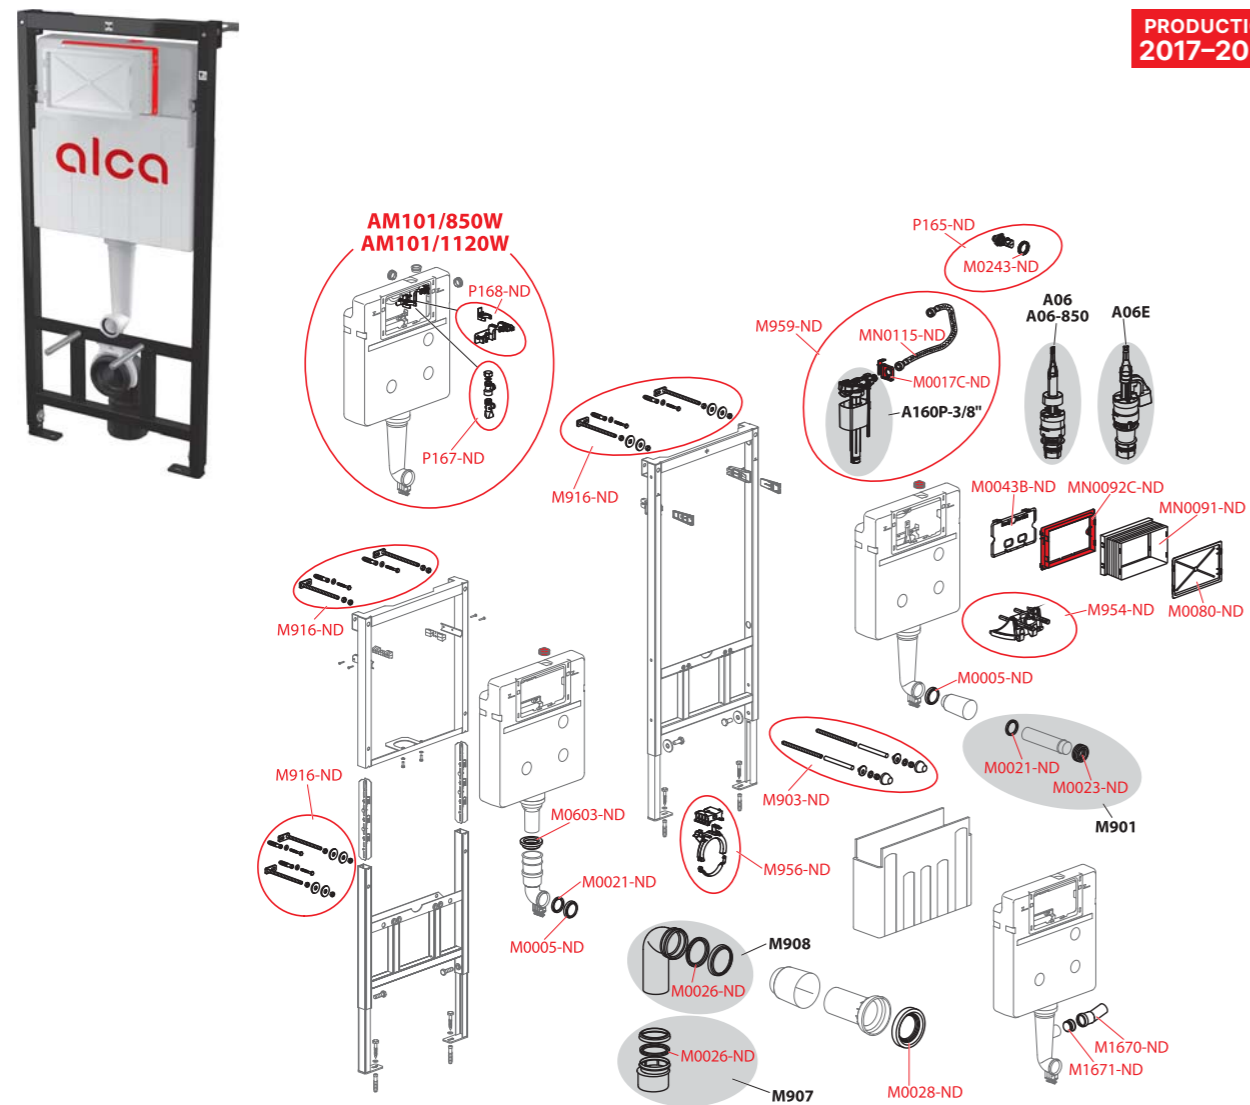

AM101/850, AM102/850, AM101/1000, AM101/1120, AM102/1000, AM102/1120, AM101/1120D, AM101/1120E, AM101/1120V, AM101/1120W, AM102/1120E, AM102/1120V

PRODUCTION 2017-2020