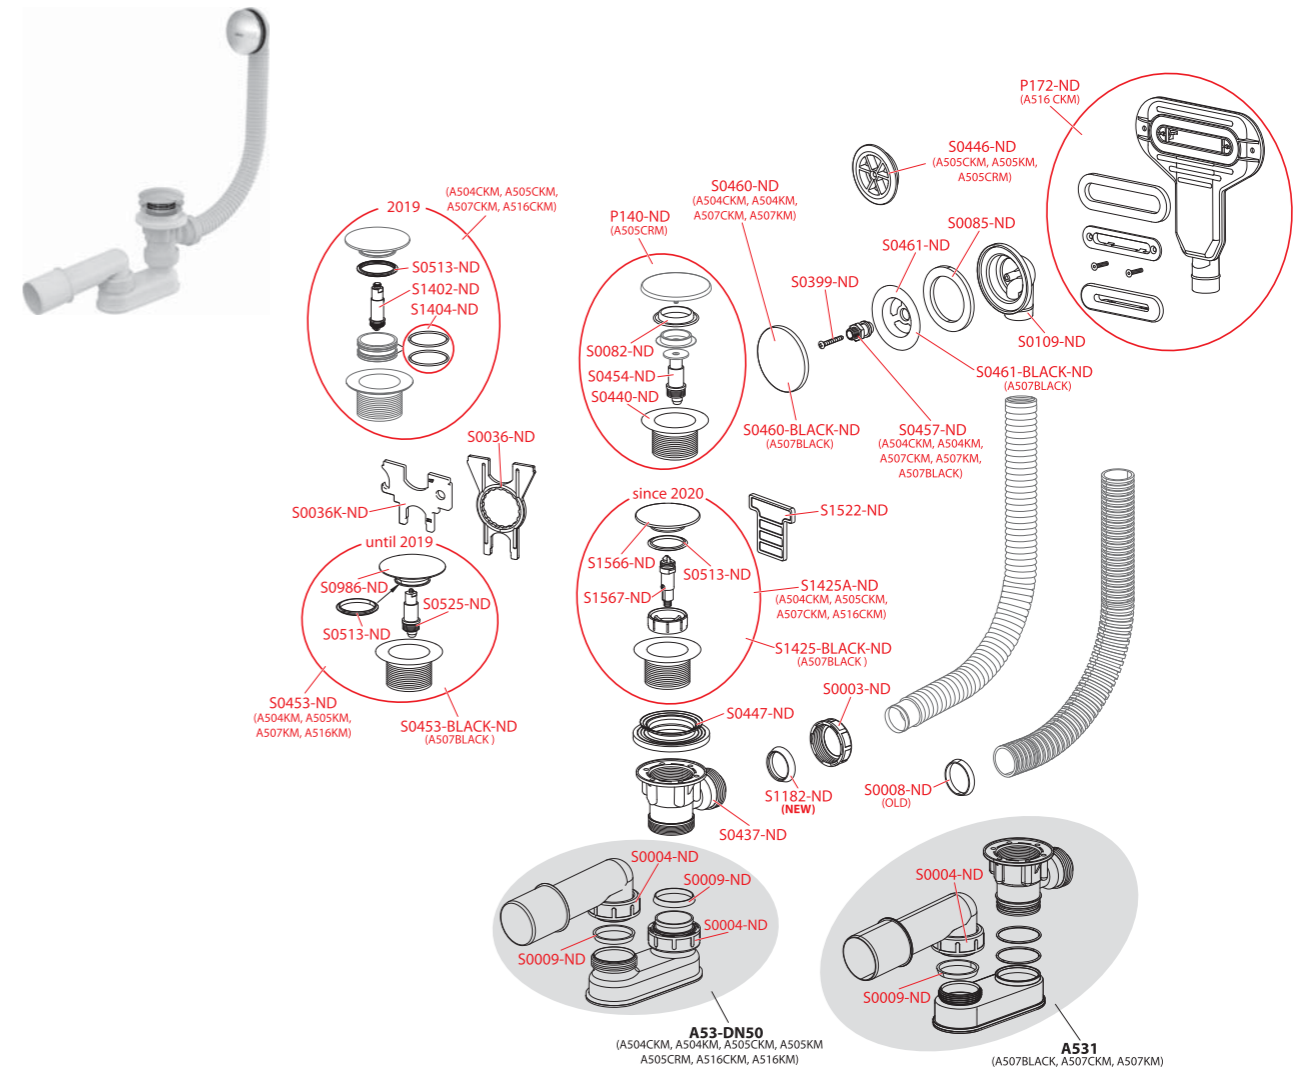

A504, A505, A507, A516

Order number	Description
P140-ND	Waste outlet CLICK/CLAK 6/4" complete, plastic
P172-ND	Overflow body, cover included, chrome
S0003-ND	Nut G1 1/4"
S0004-ND	Nut G1 1/2" (bath, shower, washbasin traps)
S0008-ND	Conical sealing 36x31,5x5 (bath and shower traps)
S0009-ND	Conical sealing 44x39x5 (bath, shower, wash-basin and sink traps)
S0036-ND	Key for shower waste and trap
S0082-ND	Bath plug sealing
S0085-ND	Sealing 70x50x6 (bath traps, shower traps A461, A462, wash-basin and sink traps)
S0109-ND	Overflow
S0399-ND	Screw 4,2x32 DIN 7983 A2 stainless steel
S0437-ND	Trap drain CLICK/CLACK
S0440-ND	Grid CLICK/CLACK
S0446-ND	Overflow grid CLICK/CLACK chrome
S0447-ND	Shaped sealing white (A503KM, A506KM)
S0453-BLACK-ND	Waste outlet CLICK/CLAK 6/4" complete, metal, BLACK

Order number	Description
S0453-ND	Waste outlet CLICK/CLAK 6/4" complete, metal
S0454-ND	CLICK/CLACK mechanism plastic
S0457-ND	Overflow cover screw CLICK/CLACK - metal
S0460-BLACK-ND	Overflow cover CLICK/CLACK - BLACK metal
S0460-ND	Overflow cover CLICK/CLACK - metal
S0461-BLACK-ND	Overflow grid cover CLICK/CLACK - metal BLACK
S0461-ND	Overflow grid cover CLICK/CLACK - metal
S0513-ND	Sealing under plug for bath trap CLICK/CLACK
S0525-ND	CLICK/CLACK mechanism
S0986-ND	Plug CLICK/CLACK 6/4" for bath and shower traps
S1402-ND	CLICK/CLACK mechanism for A392C, A504CKM, A507CKM with top cleaning
S1404-ND	O-ring for A504CKM, A507CKM bath trap CLICK/CLACK 6/4", metal, large, 2 pcs
S1425-BLACK-ND	Waste outlet CLICK/CLACK 6/4" complete metal BLACK
S1425A-ND	Bathtub outlet CLICK/CLACK 6/4" plastic insert
S1522-ND	Key for bath trap outlet 6/4"
S1566-ND	Plug CLICK/CLACK 6/4" metal
S1567-ND	Waste outlet CLICK/CLACK mechanism for A504CKM, A507CKM, A465C-50