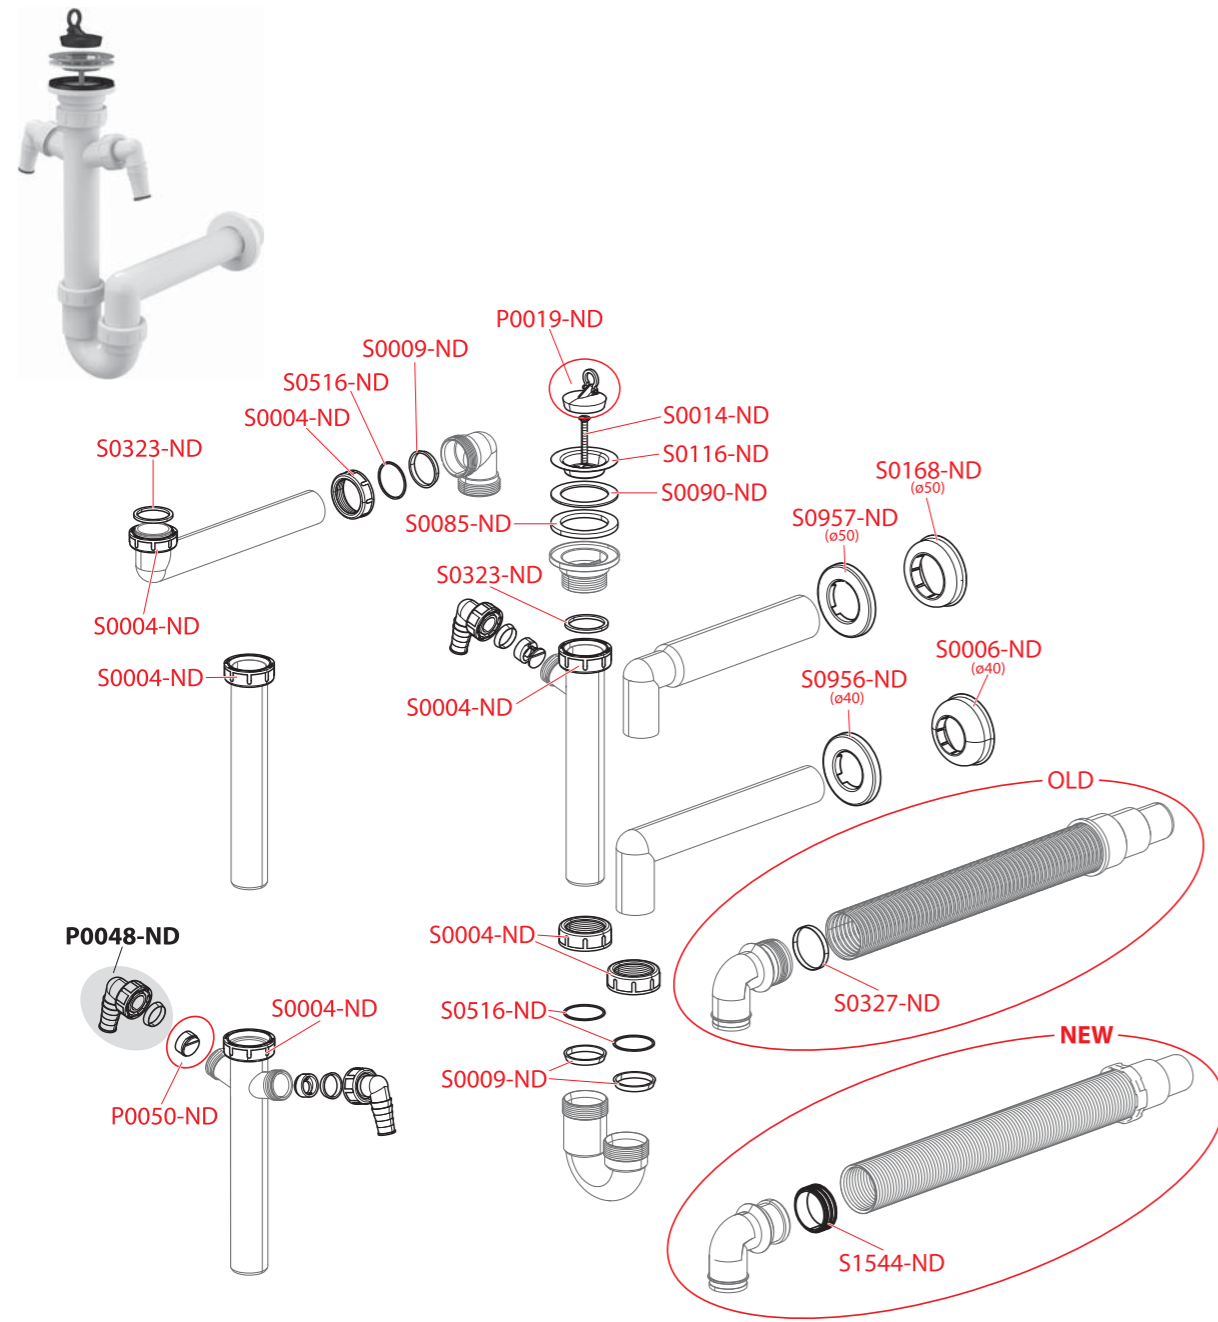

A80, A81, A82, A83, A84, A44M, A800, A810, A820, A830, A840, A870P

Order number	Description
P0019-ND	PVC plug 6/4" (sink traps)
P0050-ND	Washer + flap
S0004-ND	Nut G1 1/2" (bath, shower, washbasin traps)
S0006-ND	Rosette DN40
S0009-ND	Conical sealing 44×39×5 (bath, shower, wash-basin and sink traps)
S0014-ND	Screw M6×50 stainless steel
S0085-ND	Sealing 70×50×6 (bath traps, shower traps A461, A462, wash-basin and sink traps)
S0090-ND	Sealing 70×50×2 (shower traps A461, A462, A46, A47, sink traps)

Order number	Description
S0116-ND	Grid DN70 stainless steel 6/4"
S0168-ND	Rosette DN50 (sink traps)
S0323-ND	Sealing 45×37×3
S0327-ND	Sealing 43×27×1
S0516-ND	Friction ring DN40
S0956-ND	Rosette DN40
S0957-ND	Rosette DN50
S1544-ND	Wellerrohr pipe sealing NW50