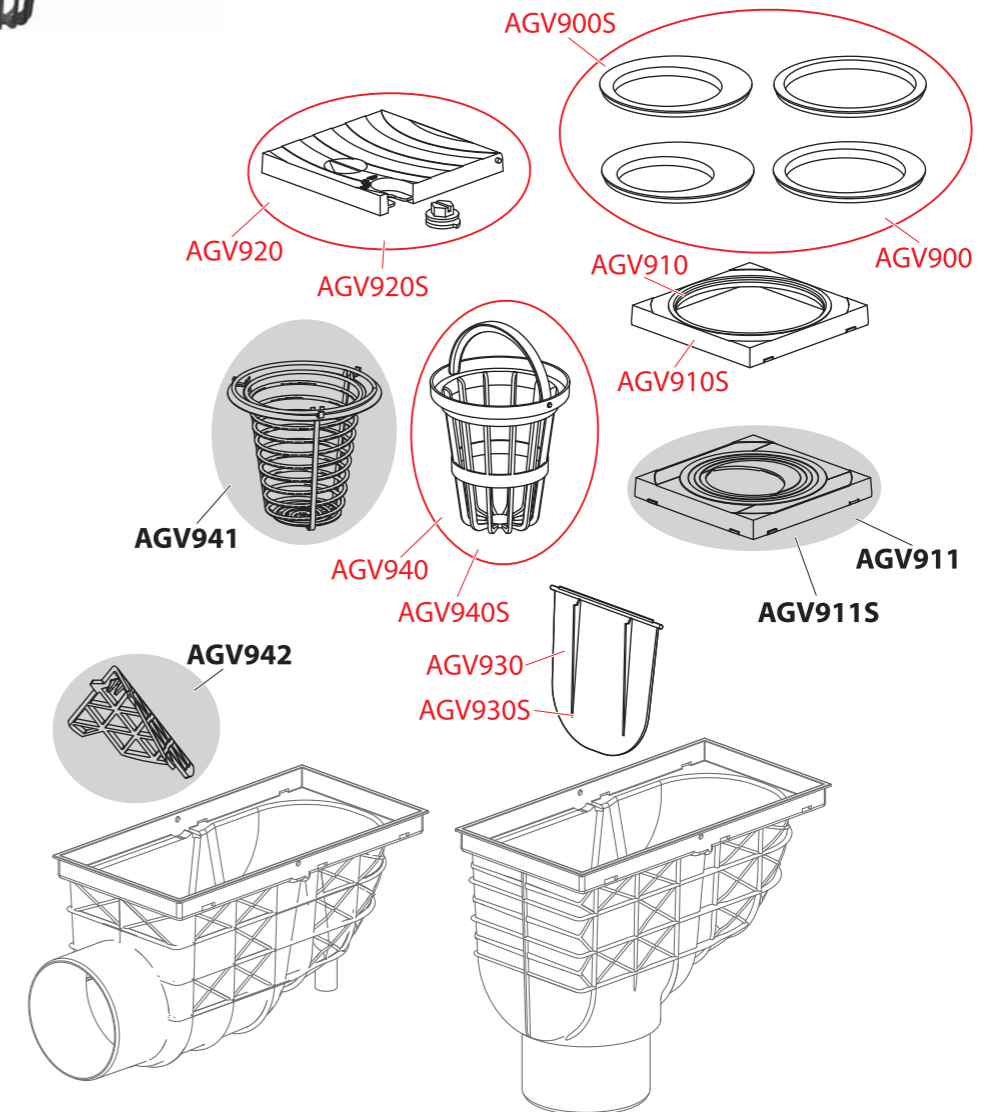

Order number	Description
AGV900	Insert kit – black
AGV900S	Insert kit – grey
AGV910	Insert DN125 – black
AGV910S	Insert DN125 – grey
AGV920	Lid complete – black

Order number	Description
AGV920S	Lid complete – grey
AGV930	Flap – black
AGV930S	Flap – grey
AGV940	Basket complete – black
AGV940S	Basket complete – grey