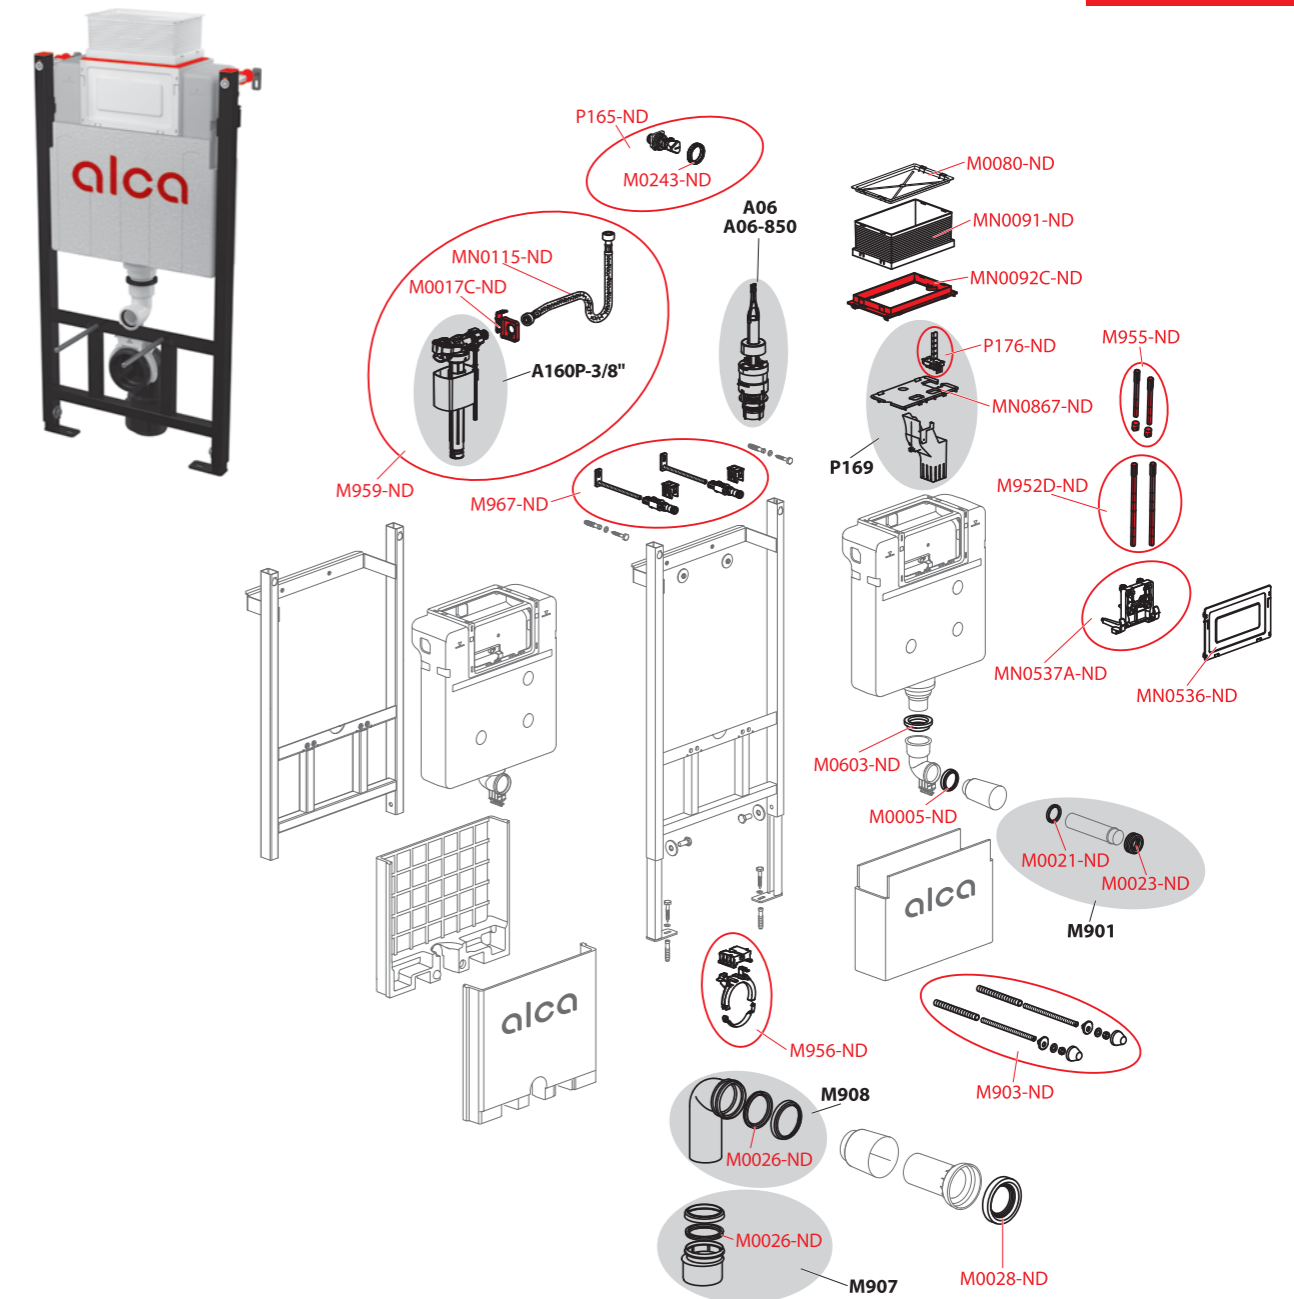

AM118/850/1000

PRODUCTION SINCE Q3/2020

Order number	Description
M0005-ND	Water supply ring A100
M0017C-ND	Inlet fill valve bracket (range AM)
M0021-ND	Inlet sealing (WC modules)
M0023-ND	Wrapping seal 45×58×25 (WC modules)
M0026-ND	Waste sealing (WC modules)
M0028-ND	Coupler sealing
M0080-ND	Sleeve lid
M0243-ND	Nut for angle valve bracket
M0603-ND	Cuff
M903-ND	Threaded rods + accessories
M952D-ND	Mechanism screw extended AM, 2 pcs
M955-ND	Set for changing mechanism screws AM

Order number	Description
M956-ND	Sliding waste pipe holder
M959-ND	Set for exchange of inlet fill valve and hose for WC module AM
M967-ND	Wall mounting kit Easy Lock – AM101
MN0091-ND	Frame sleeve
MN0092C-ND	Frame for WC module sleeve (range AM)
MN0115-ND	Pipe with O-ring for module range AM
MN0536-ND	Service opening cover for AM118, AM119
MN0537A-ND	AM118, AM119 – mechanism – new
MN0867-ND	Inner plate for WC tablet dispenser
P165-ND	Angle valve SCHELL with bracket and nut
P176-ND	Tablet ejector and insert - set