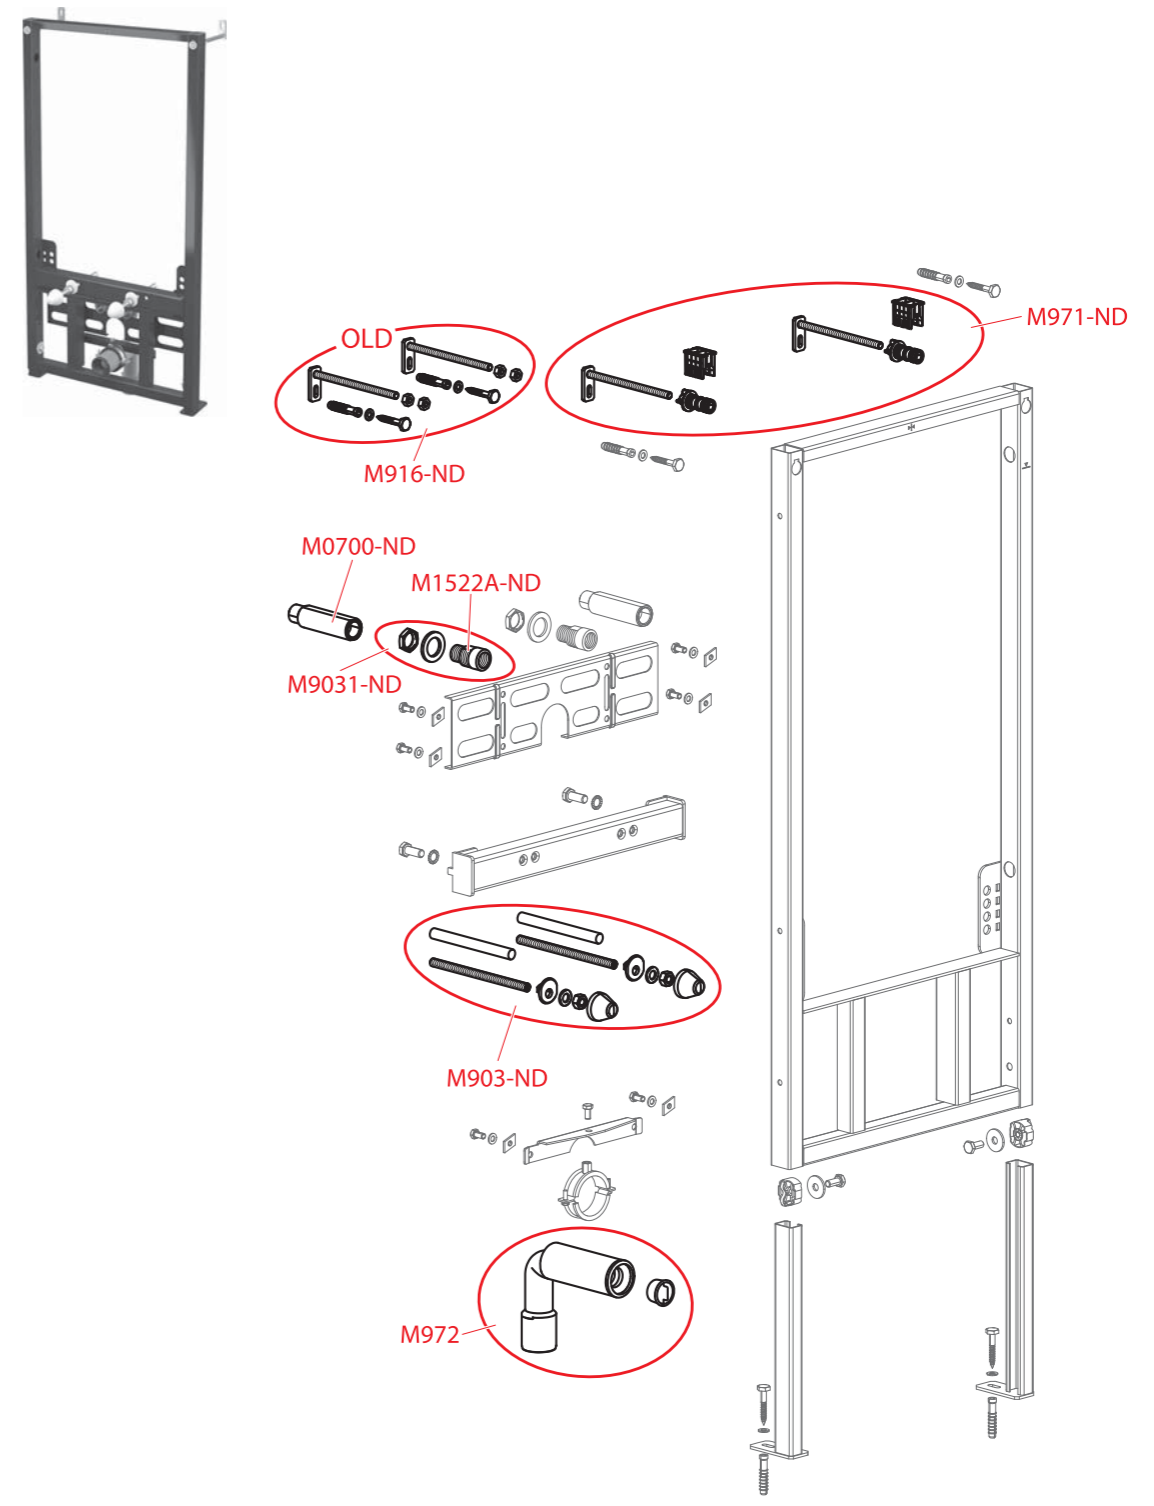

A105

Order number	Description
M0700-ND	Reduction G3/4"-G1/2"
M1522A-ND	Reduction G3/4"-G1/2" - short
M903-ND	Threaded rods + accessories
M9031-ND	Reduction - set
M916-ND	Fixation set
M971-ND	Wall mounting kit Easy Lock - mounting frames
M972	Elbow waste connector DN50/40