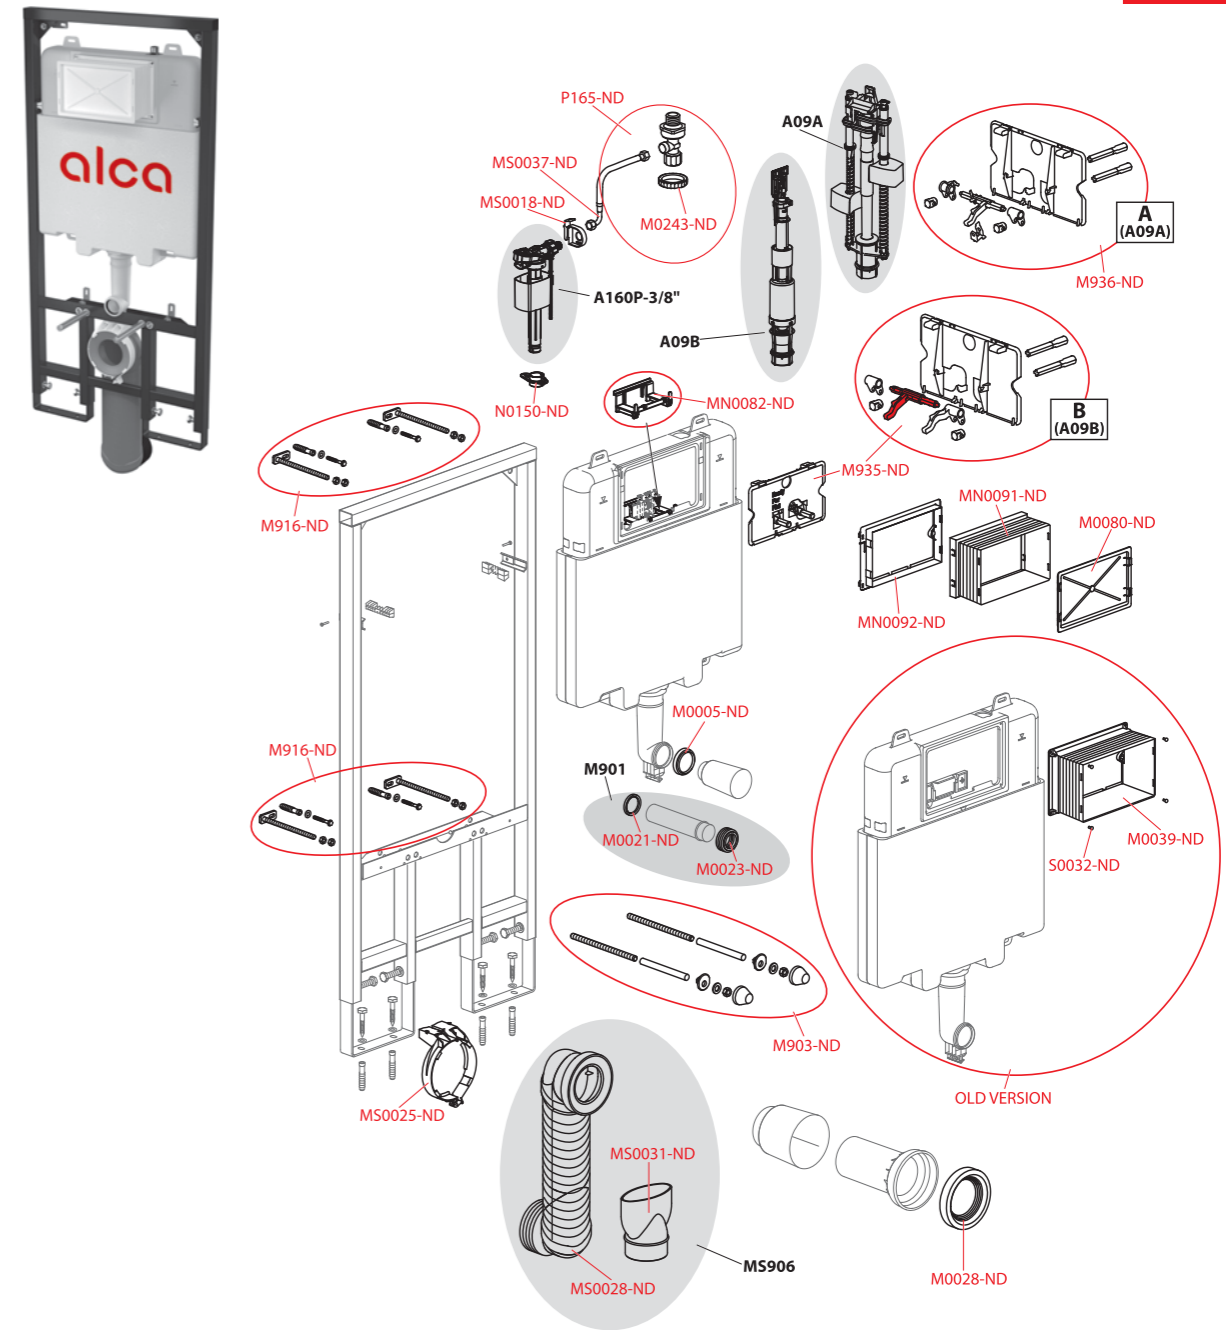

A1101/1200, A1101B/1200

PRODUCTION
2005-2017

Order number	Description
M0005-ND	Water supply ring A100
M0021-ND	Inlet sealing (WC modules)
M0023-ND	Wrapping seal 45×58×25 (WC modules)
M0028-ND	Coupler sealing
M0039-ND	Sleeve
M0080-ND	Sleeve lid
M0243-ND	Nut for angle valve bracket
M903-ND	Threaded rods + accessories
M916-ND	Fixation set
M935-ND	Plate for modules B
M936-ND	Plate for modules A

Order number	Description
MN0082-ND	Spacer for WC cistern Slim
MN0091-ND	Frame sleeve
MN0092-ND	Frame for WC module sleeve (range A)
MS0018-ND	Inlet fill valve bracket for modules Slim
MS0025-ND	Waste pipe holder for modules - SLIM
MS0028-ND	Elbow Slim, bottom
MS0031-ND	Reduction SLIM
MS0037-ND	Pipe 26 cm 3/8"×3/8" blue with elbow
N0150-ND	Spacer for inlet fill valve - Slim
P165-ND	Angle valve SCHELL with bracket and nut
S0032-ND	Screw into metal 4.2×16 DIN 7983 A2