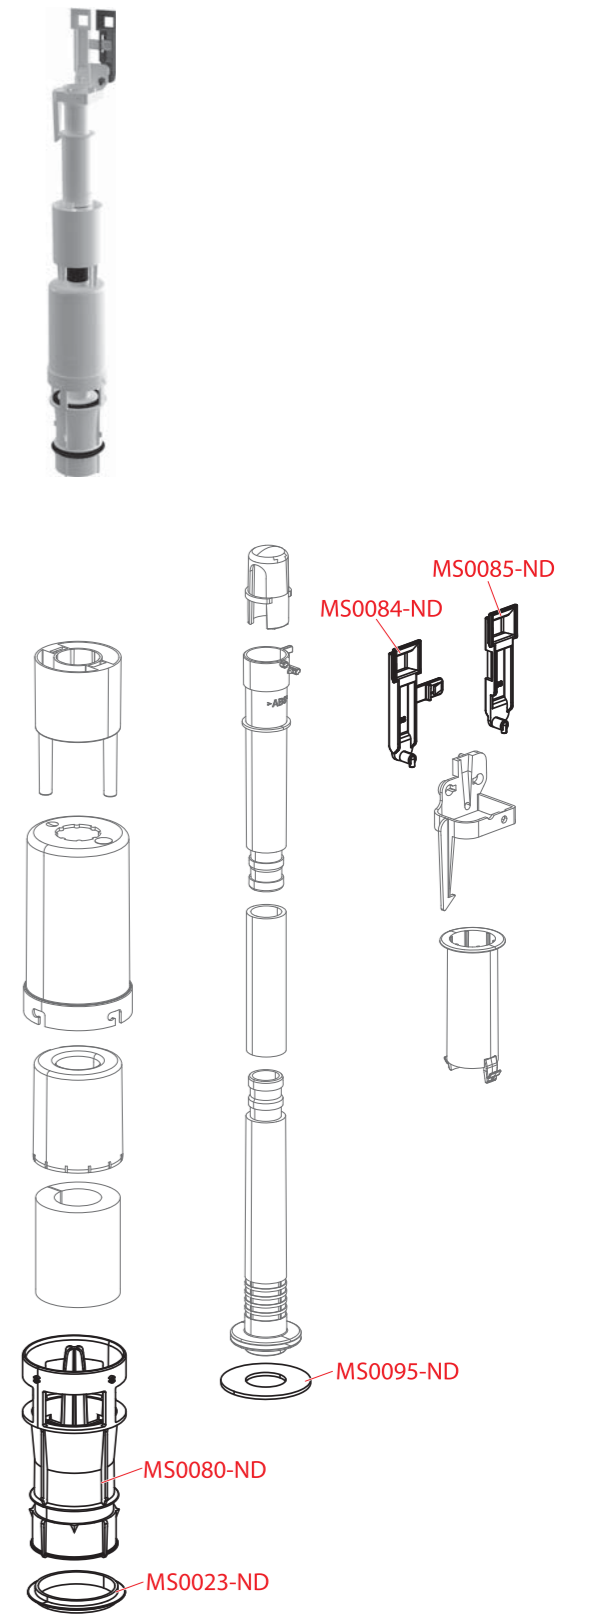

A06, A06E

Order number	Description
M0018-ND	Flush valve outlet for A06
M0019-ND	Pull bar for A06
M0020B-ND	Flush valve outlet seal (flush valves A06)
M0609-ND	Flush valve outlet for A06/850
V0032-ND	Pin 15
V0173-ND	O-ring 29x2,5
V0303-ND	Outlet 2/4 l

A09A

Order number	Description
MS0015-ND	Pull bar for A09A
MS0022-ND	Flush valve sealing - SLIM
MS0060-ND	Flush valve outlet seal - complete

A09B

Order number	Description
MS0023-ND	Flush valve outlet seal - SLIM
MS0080-ND	Flush valve outlet - flexible
MS0084-ND	Pull bar for big flush for A09B
MS0085-ND	Pull bar for small flush for A09B
MS0095-ND	Flush valve outlet seal