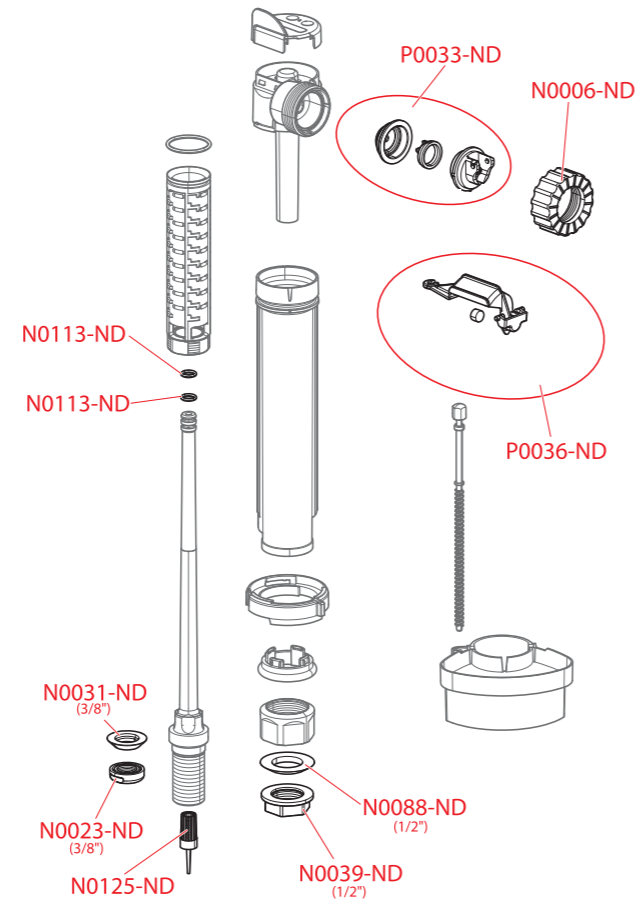

A15, A16

Order number	Description
N0006-ND	Nut M36
N0016-ND	Nut G1/2" white
N0023-ND	Nut G3/8 white
N0031-ND	Conical sealing 30×16,5×3 (fill valve A18, A17, A12, A14-3/8")
N0039-ND	Nut G1/2" 6HR white
N0088-ND	Conical sealing 36×20,5×4

A17, A18

Order number	Description
N0113-ND	O-ring 6,9×1,8
N0125-ND	Strainer for inlet fill valve universal
P0033-ND	Set for inlet fill valves A17, A18
P0035-ND	Set for inlet fill valves A15, A16
P0036-ND	Lever + block for fill valve 2 (inlet fill valves A15, A16, A15P, A16P, A16M)

A11, A13, CH11, CH11P

Order number	Description
N0016-ND	Nut G1/2" white
N0023-ND	Nut G3/8 white
N0031-ND	Conical sealing 30×16,5×3 (fill valve A18, A17, A12, A14-3/8")
N0088-ND	Conical sealing 36×20,5×4
N0125-ND	Strainer for inlet fill valve universal
P0003-ND	Lever + Block (inlet fill valves A11, A12, A14)
P0034-ND	Washer + spigot + membrane

A12, A14