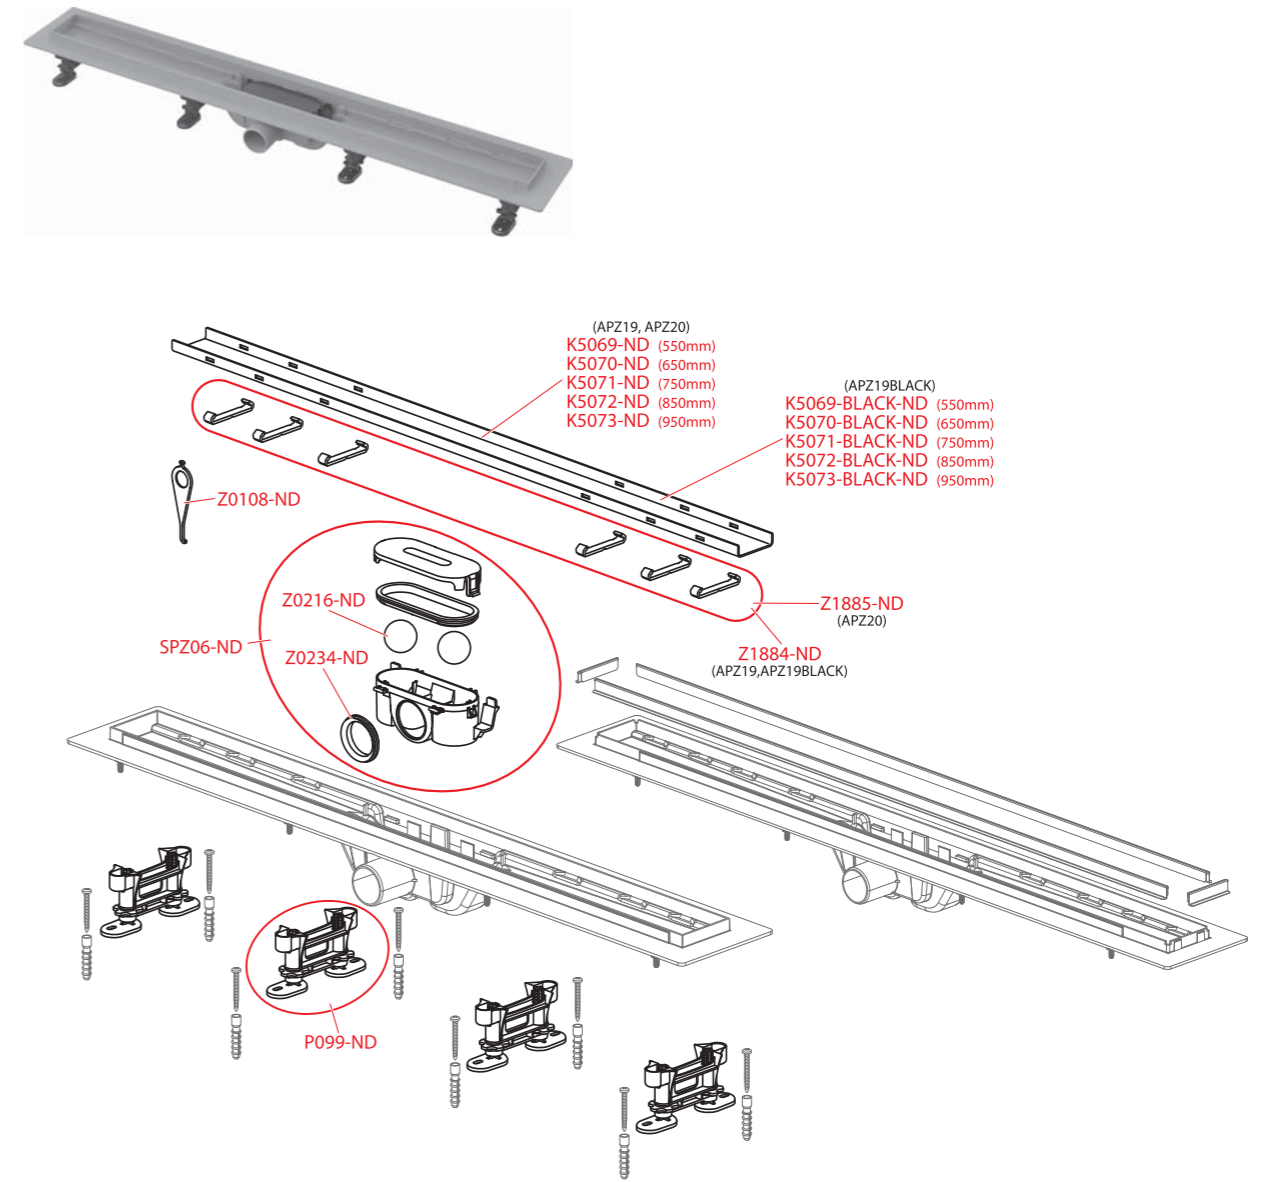

APZ19 Simple, APZ20 Simple, APZ19BLACK Simple

Order number	Description
K5069-BLACK-ND	Two-sided grid for APZ19BLACK - 550
K5069-ND	Two-sided grid for APZ19, 20 - 550
K5070-BLACK-ND	Two-sided grid for APZ19BLACK - 650
K5070-ND	Two-sided grid for APZ19, 20 - 650
K5071-BLACK-ND	Two-sided grid for APZ19BLACK - 750
K5071-ND	Two-sided grid for APZ19, 20 - 750
K5072-BLACK-ND	Two-sided grid for APZ19BLACK - 850
K5072-ND	Two-sided grid for APZ19, 20 - 850
K5073-BLACK-ND	Two-sided grid for APZ19BLACK - 950
K5073-ND	Two-sided grid for APZ19, 20 - 950
P099-ND	Height adjustable feet
SPZ06-ND	Trap for plastic shower drain APZ19, APZ20
Z0108-ND	Shower drain hook
Z0216-ND	Ball brushed DN1.138"
Z0234-ND	Sealing for odour trap - plastic shower drain, rubber
Z1884-ND	Washer for APZ19, APZ19BLACK - 6 pcs
Z1885-ND	Washer for APZ20 - 6 pcs