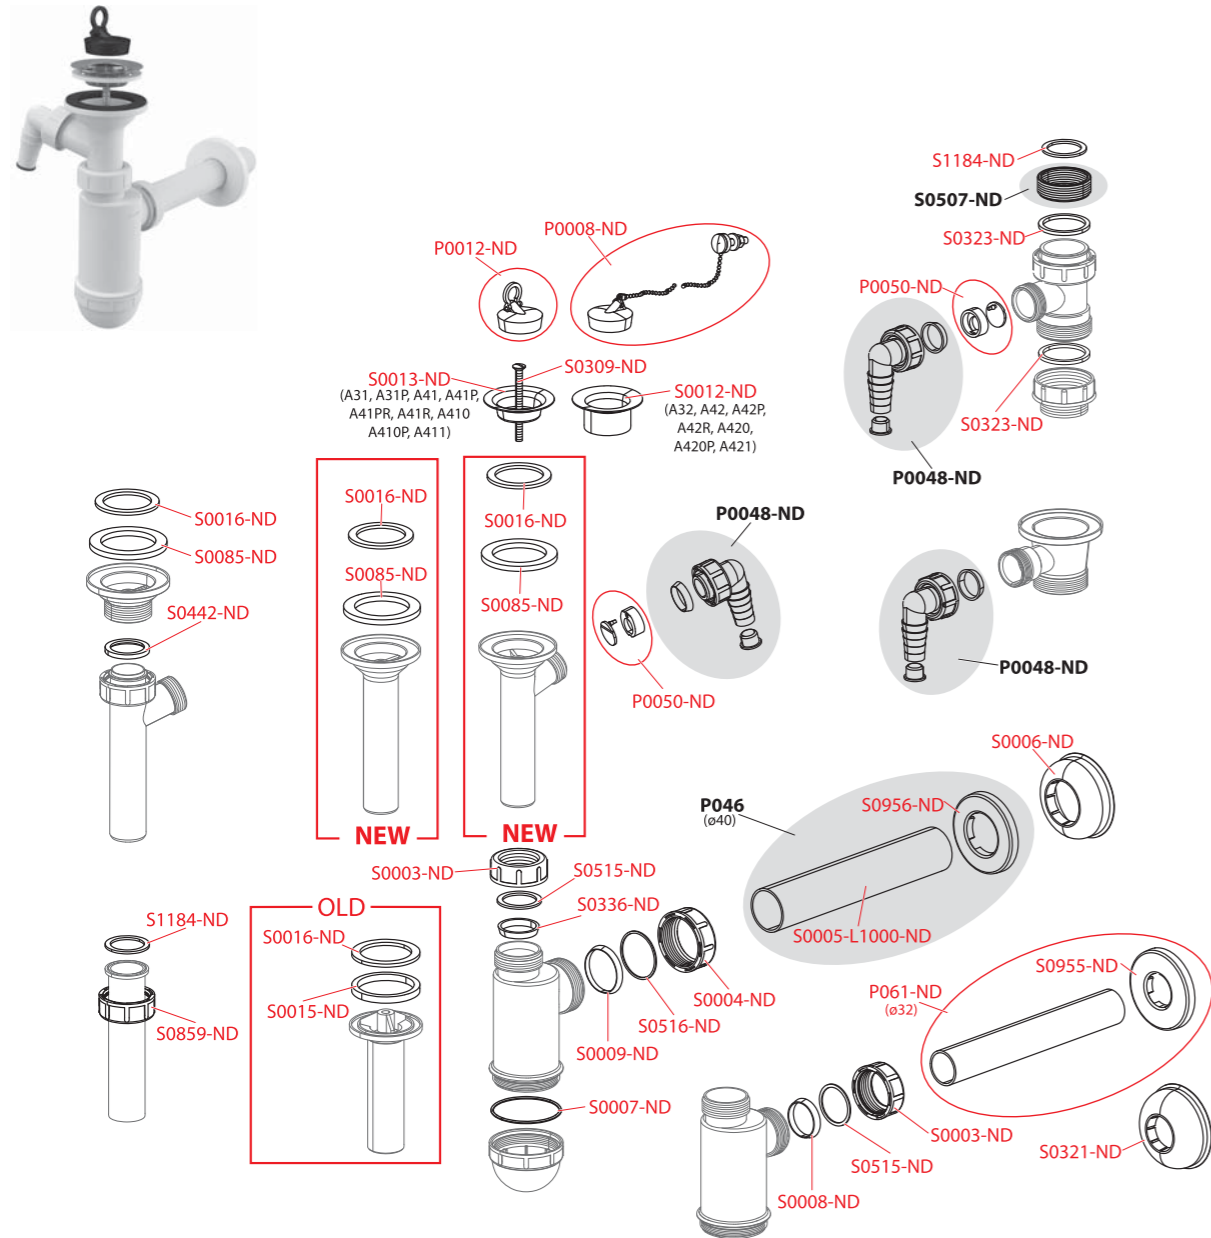

A31, A32, A41, A42, A43, A300, A31P, A410, A411, A41P, A41R, A420, A421, A42P, A42R, A430, A43P, A410P, A41PR, A420P, A430P

Order number	Description
P0008-ND	Plug complete with chain (washbasin traps)
P0012-ND	PVC plug 5/4" (washbasin traps)
P0050-ND	Washer + flap
P061-ND	Pipe DN32 with rosette
S0003-ND	Nut G1 1/4"
S0004-ND	Nut G1 1/2" (bath, shower, washbasin traps)
S0005-L1000-ND	Pipe PVC DN40; L = 1000
S0006-ND	Rosette DN40
S0007-ND	O-ring 58x2 (washbasin traps)
S0008-ND	Conical sealing 36x31,5x5 (bath and shower traps)
S0009-ND	Conical sealing 44x39x5 (bath, shower, wash-basin and sink traps)
S0012-ND	Trap grid plastic
S0013-ND	Trap grid 5/4" stainless steel (wash-basin traps)
S0015-ND	Sealing 60x50x6 (washbasin traps)

Order number	Description
S0016-ND	Sealing 60x45.5x2 (washbasin traps)
S0085-ND	Sealing 70x50x6 (bath traps, shower traps A461, A462, wash-basin and sink traps)
S0309-ND	Screw M6x80 stainless steel (washbasin traps)
S0321-ND	Rosette DN32
S0323-ND	Sealing 45x37x3
S0336-ND	Conical sealings white
S0442-ND	Sealing 39x30x4
S0515-ND	Friction ring DN32
S0516-ND	Friction ring DN40
S0859-ND	Nut G1 1/4" high
S0955-ND	Rosette DN32
S0956-ND	Rosette DN40
S1184-ND	Sealing G5/4"