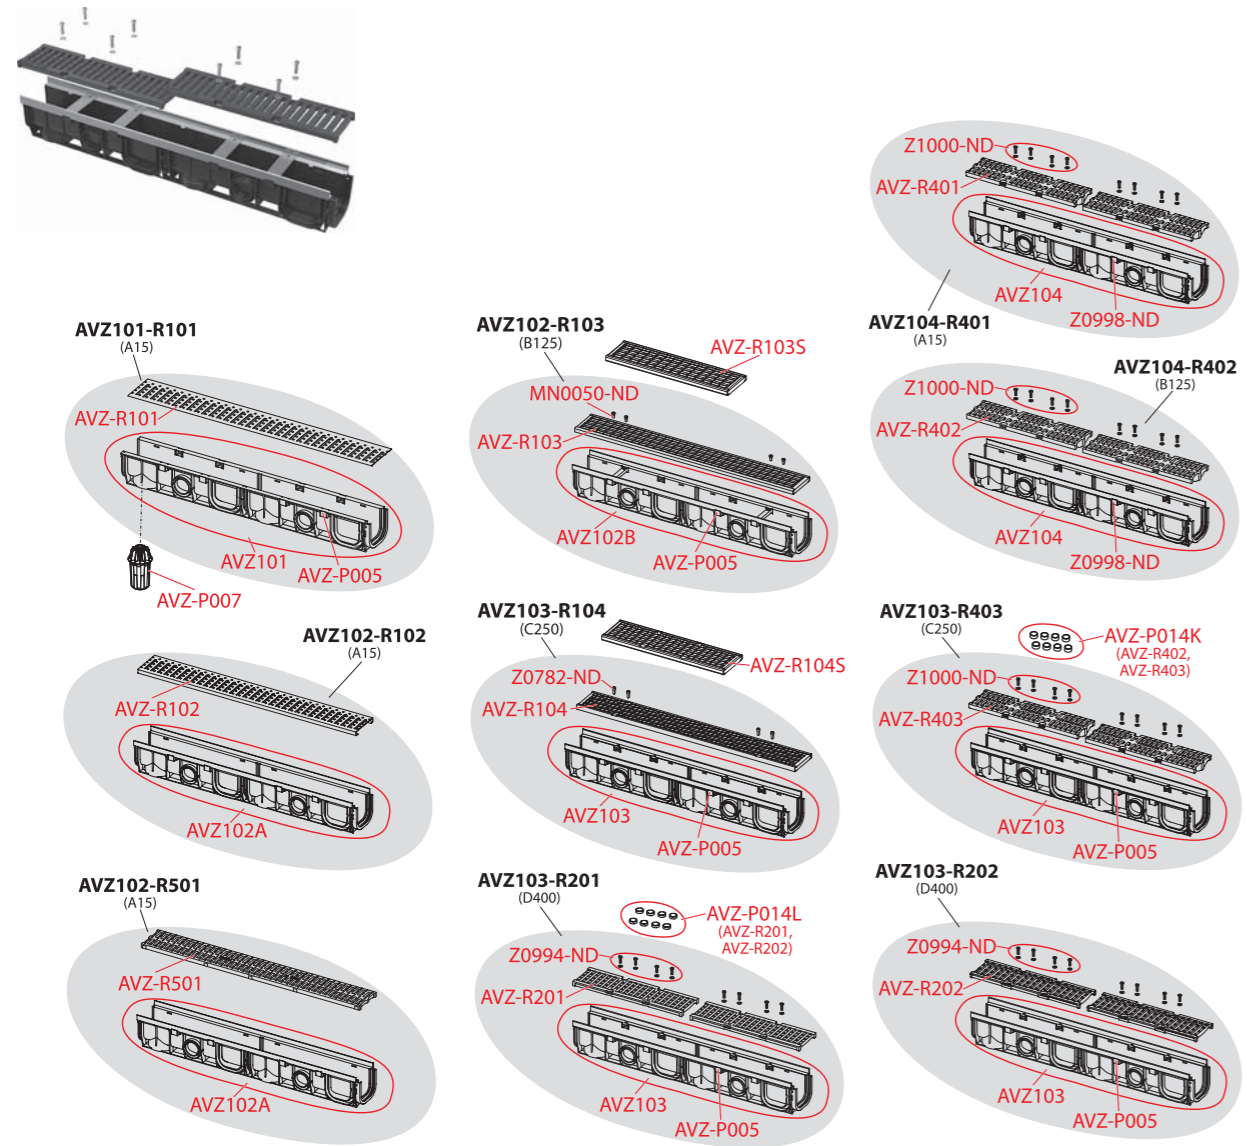

AVZ101-R101, AVZ102-R102, AVZ102-R103, AVZ102-R501, AVZ103-R104, AVZ103-R201, AVZ103-R202, AVZ103-R403, AVZ104-R401, AVZ104-R402