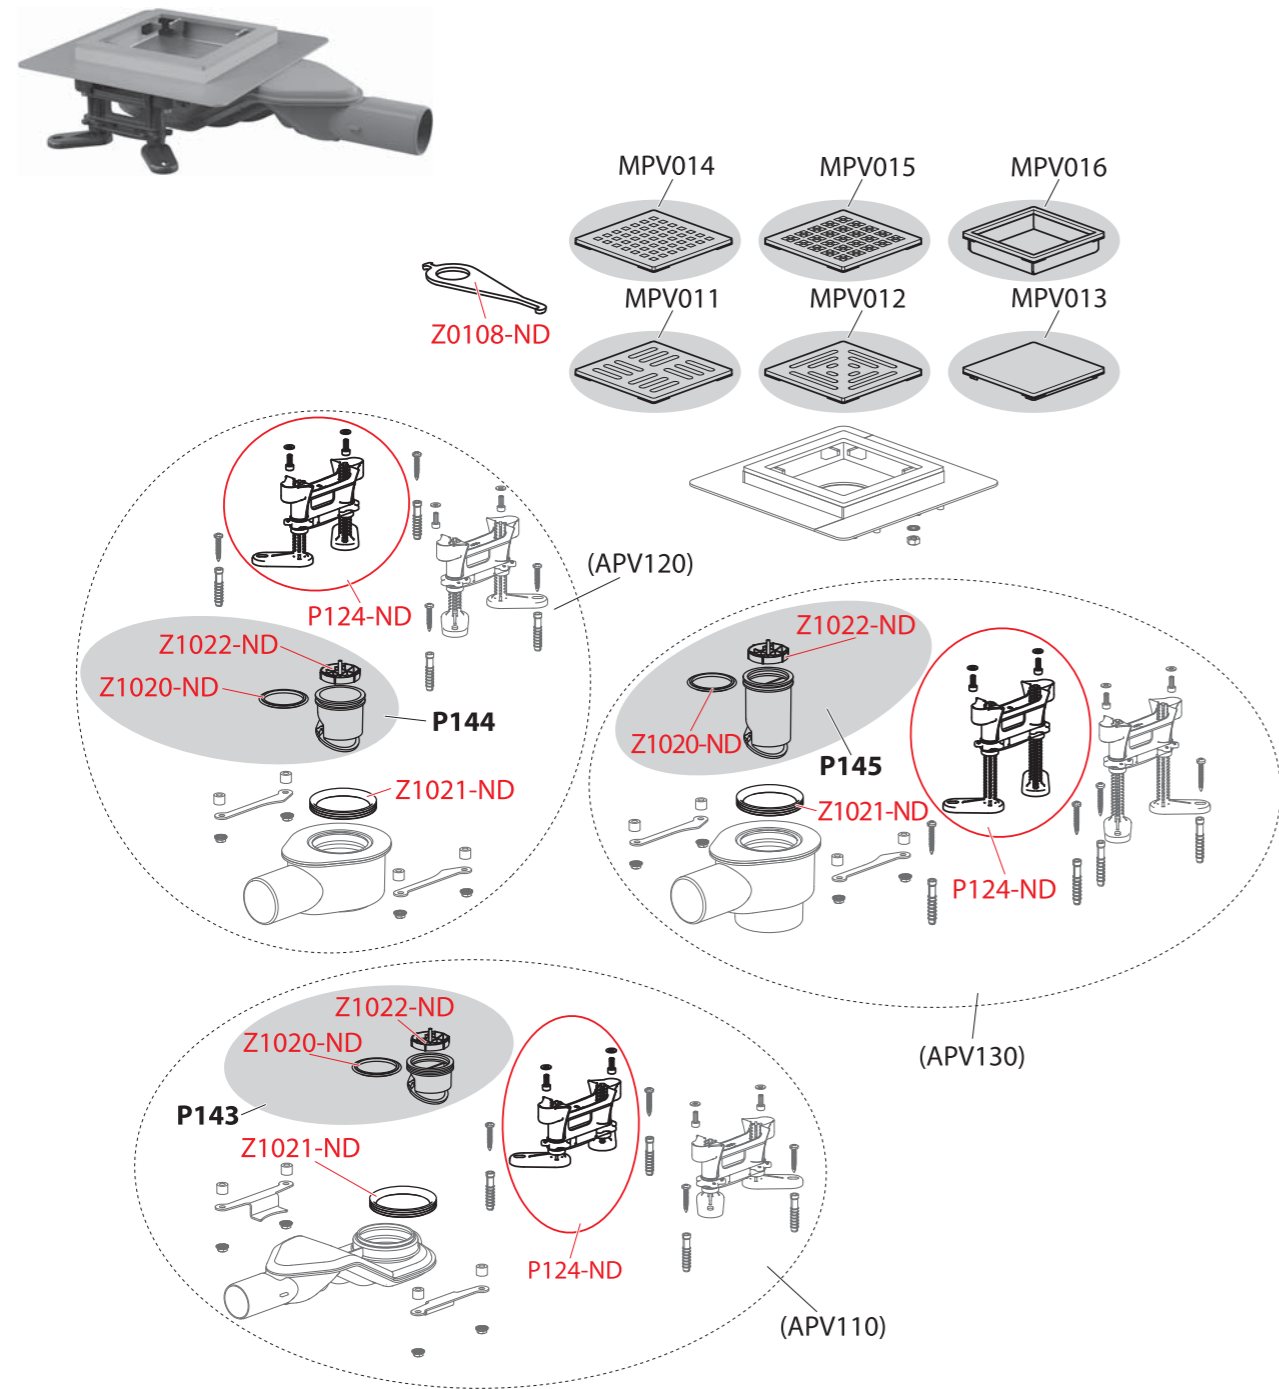

APV110, APV120, APV130

Order number	Description
P124-ND	Height adjustable feet
Z0108-ND	Shower drain hook
Z1020-ND	Shaped sealing for odour trap
Z1021-ND	Trap sealing
Z1022-ND	Strainer APZ13