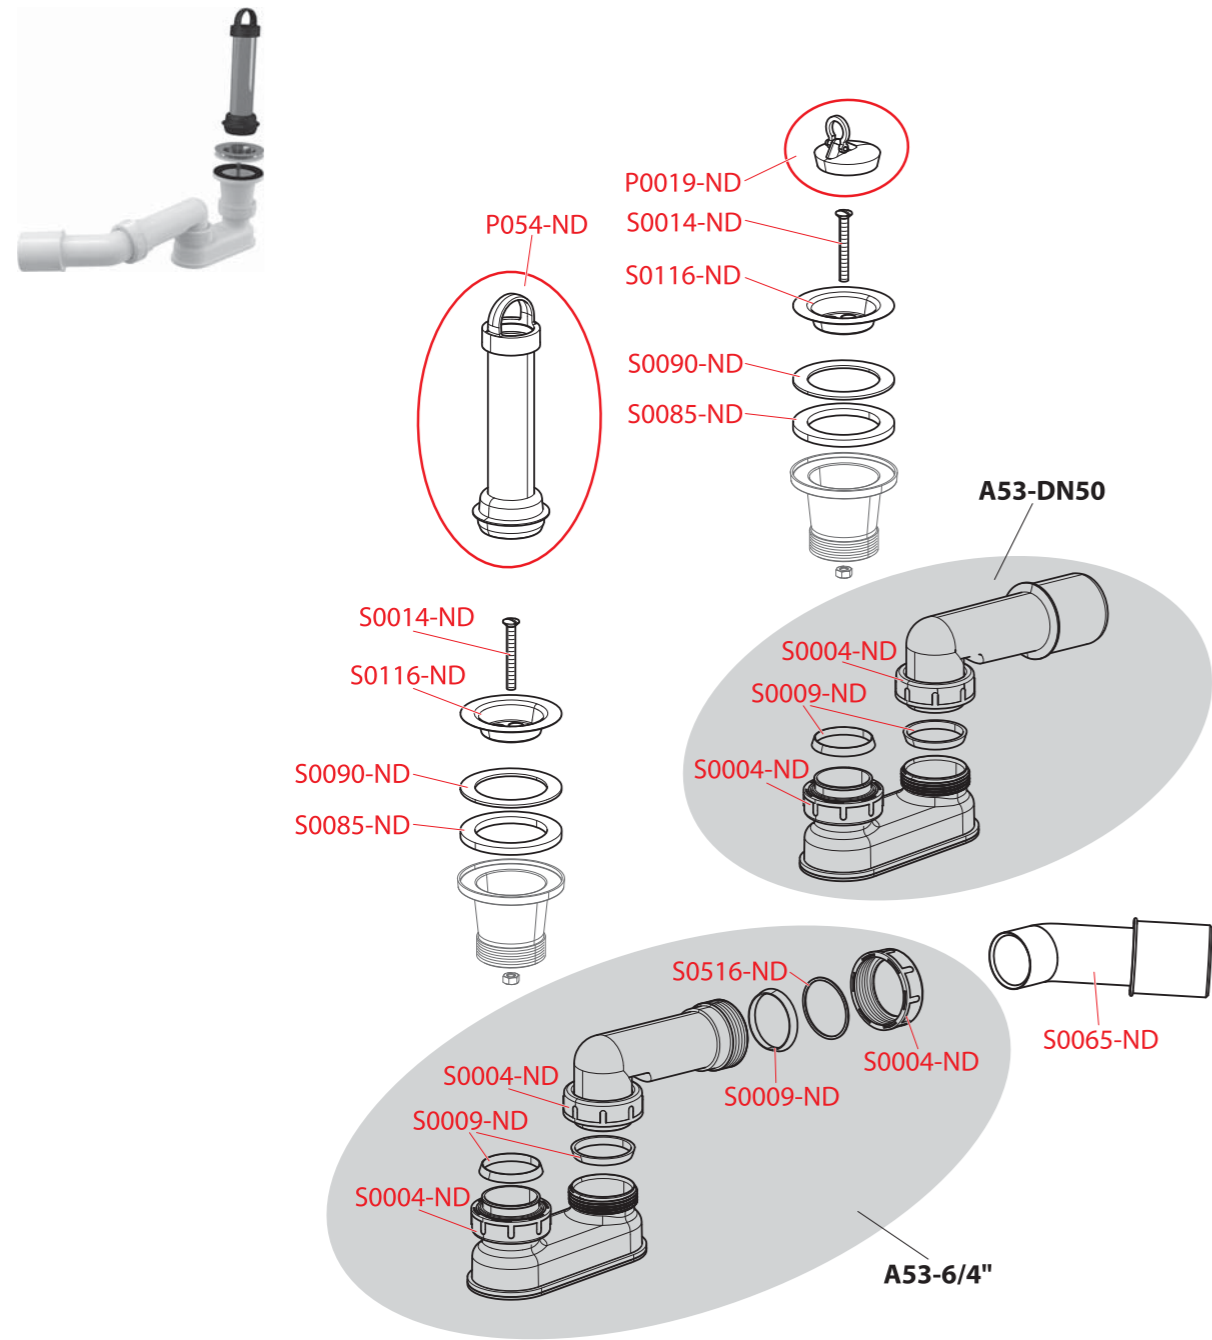

A461, A462

Order number	Description
P0019-ND	PVC plug 6/4" (sink traps)
P054-ND	Overflow pipe with plug
S0004-ND	Nut G1 1/2" (bath, shower, washbasin traps)
S0009-ND	Conical sealing 44×39×5 (bath, shower, wash-basin and sink traps)
S0014-ND	Screw M6×50 stainless steel
S0065-ND	Elbow DN40/50 – 45°

Order number	Description
S0085-ND	Sealing 70×50×6 (bath traps, shower traps A461, A462, wash-basin and sink traps)
S0090-ND	Sealing 70×50×2 (shower traps A461, A462, A46, A47, sink traps)
S0116-ND	Grid DN70 stainless steel 6/4"
S0516-ND	Friction ring DN40