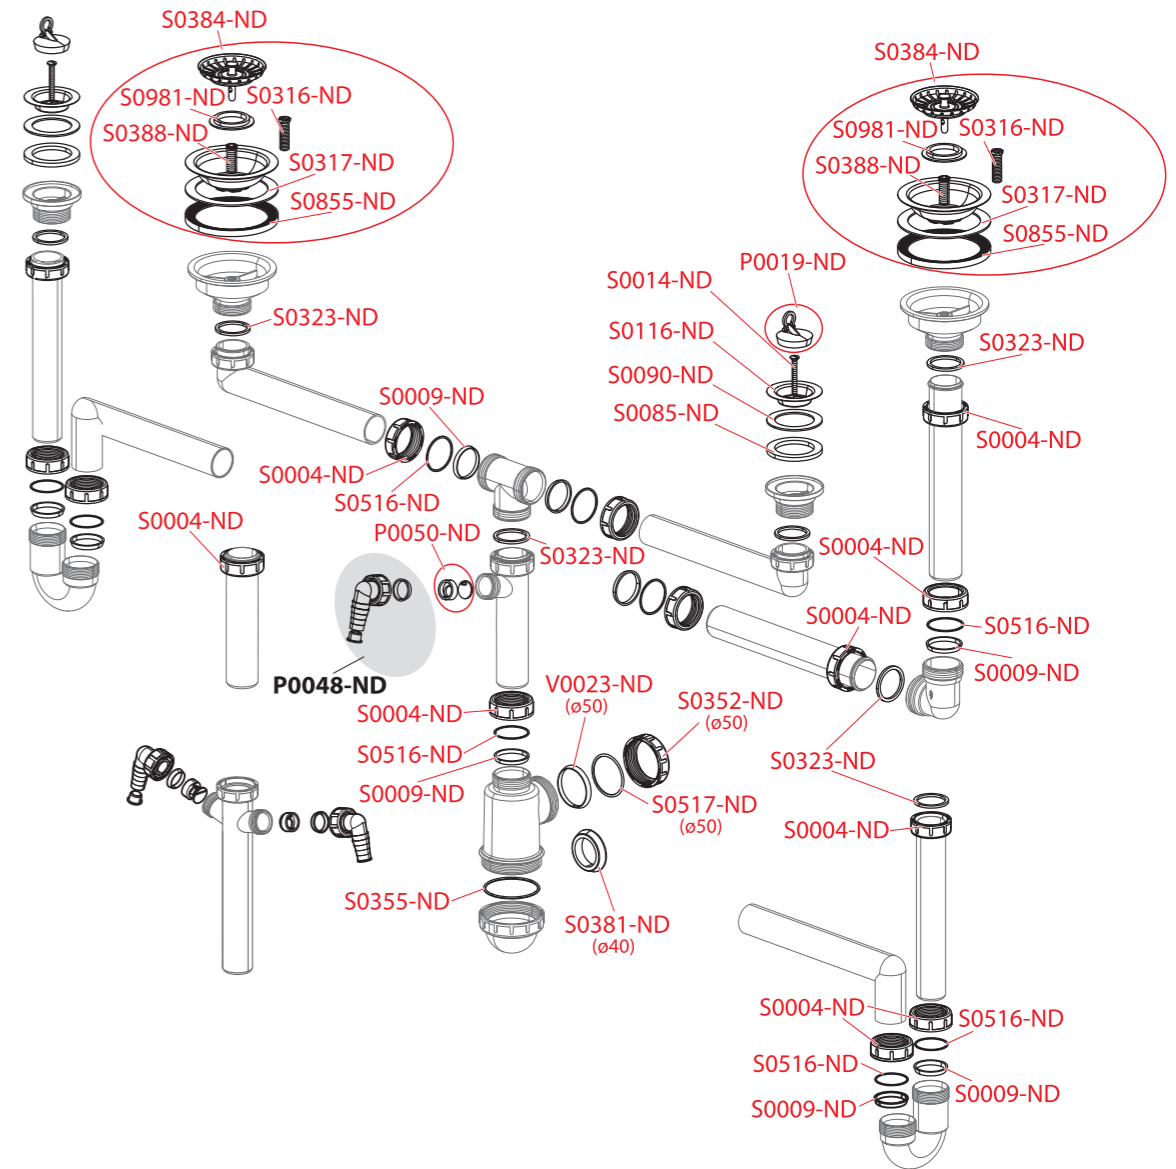

A448, A449, A448P, A449P, A453P, A454P, A8000

Order number	Description
P0019-ND	PVC plug 6/4" (sink traps)
P0050-ND	Washer + flap
S0004-ND	Nut G1 1/2" (bath, shower, washbasin traps)
S0009-ND	Conical sealing 44×39×5 (bath, shower, wash-basin and sink traps)
S0014-ND	Screw M6×50 stainless steel
S0085-ND	Sealing 70×50×6 (bath traps, shower traps A461, A462, wash-basin and sink traps)
S0090-ND	Sealing 70×50×2 (shower traps A461, A462, A46, A47, sink traps)
S0116-ND	Grid DN70 stainless steel 6/4"
S0316-ND	Screw 40 mm long
S0317-ND	Sealing 115×90×2

Order number	Description
S0323-ND	Sealing 45×37×3
S0352-ND	Nut G2"
S0355-ND	O-ring 66×2,5 (sink traps)
S0381-ND	Reduction 50/40 white (sink traps)
S0384-ND	Grid complete DN115 for A37
S0388-ND	Waste outlet screw 32 mm
S0516-ND	Friction ring DN40
S0517-ND	Friction ring DN50
S0855-ND	Sealing for trap 90 LOW
S0981-ND	Sealing for sink plug DN115
V0023-ND	Conical sealing 56×49×6