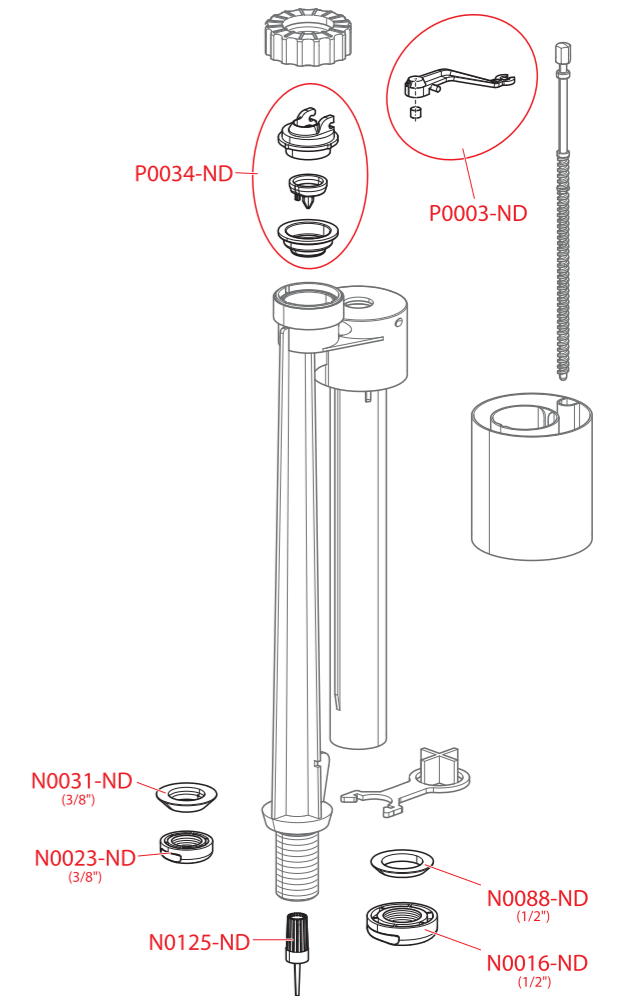

A15, A16

Order number	Description
N0006-ND	Nut M36
N0016-ND	Nut G1/2" white
N0023-ND	Nut G3/8 white
N0031-ND	Conical sealing 30×16,5×3 (fill valve A18, A17, A12, A14-3/8")
N0039-ND	Nut G1/2" 6HR white
N0088-ND	Conical sealing 36×20,5×4

A17, A18

Order number	Description
N0113-ND	O-ring 6,9×1,8
N0125-ND	Strainer for inlet fill valve universal
P0033-ND	Set for inlet fill valves A17, A18
P0035-ND	Set for inlet fill valves A15, A16
P0036-ND	Lever + block for fill valve 2 (inlet fill valves A15, A16, A15P, A16P, A16M)

A11, A13, CH11, CH11P

Order number	Description
N0016-ND	Nut G1/2" white
N0023-ND	Nut G3/8 white
N0031-ND	Conical sealing 30×16,5×3 (fill valve A18, A17, A12, A14-3/8")
N0088-ND	Conical sealing 36×20,5×4
N0125-ND	Strainer for inlet fill valve universal
P0003-ND	Lever + Block (inlet fill valves A11, A12, A14)
P0034-ND	Washer + spigot + membrane

A12, A14