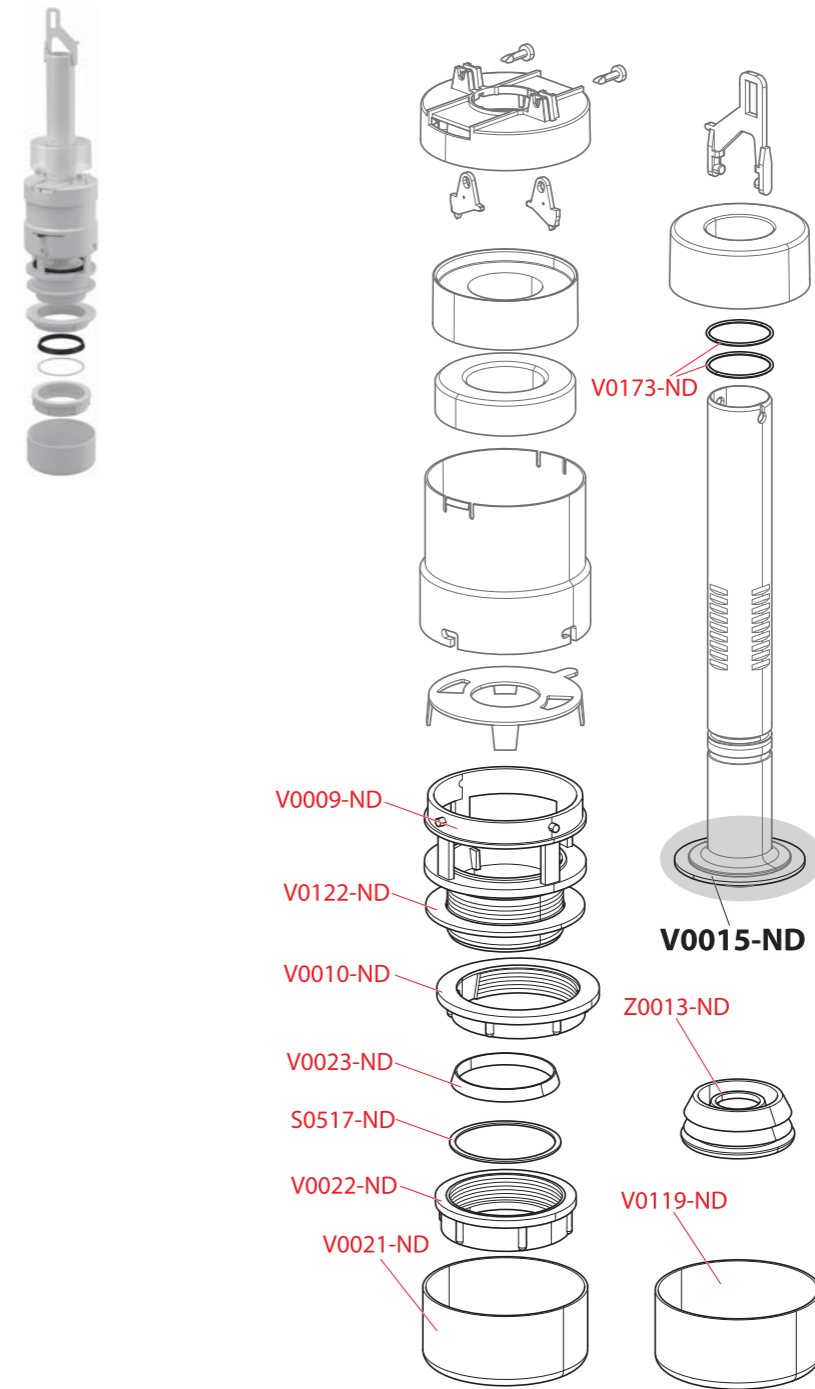

A07

Order number	Description
S0517-ND	Friction ring DN50
V0009-ND	Waste outlet
V0010-ND	Waste outlet nut TR 60×3
V0021-ND	Flush valve outlet cover
V0022-ND	Flush valve outlet nut
V0023-ND	Conical sealing 56×49×6
V0119-ND	Outlet cover DN35
V0122-ND	Sealing 80×60×2.5 (flush valves A02, A03, A03A, A07)
V0173-ND	O-ring 29×2,5
Z0013-ND	Wrapping seal DN50/32 white