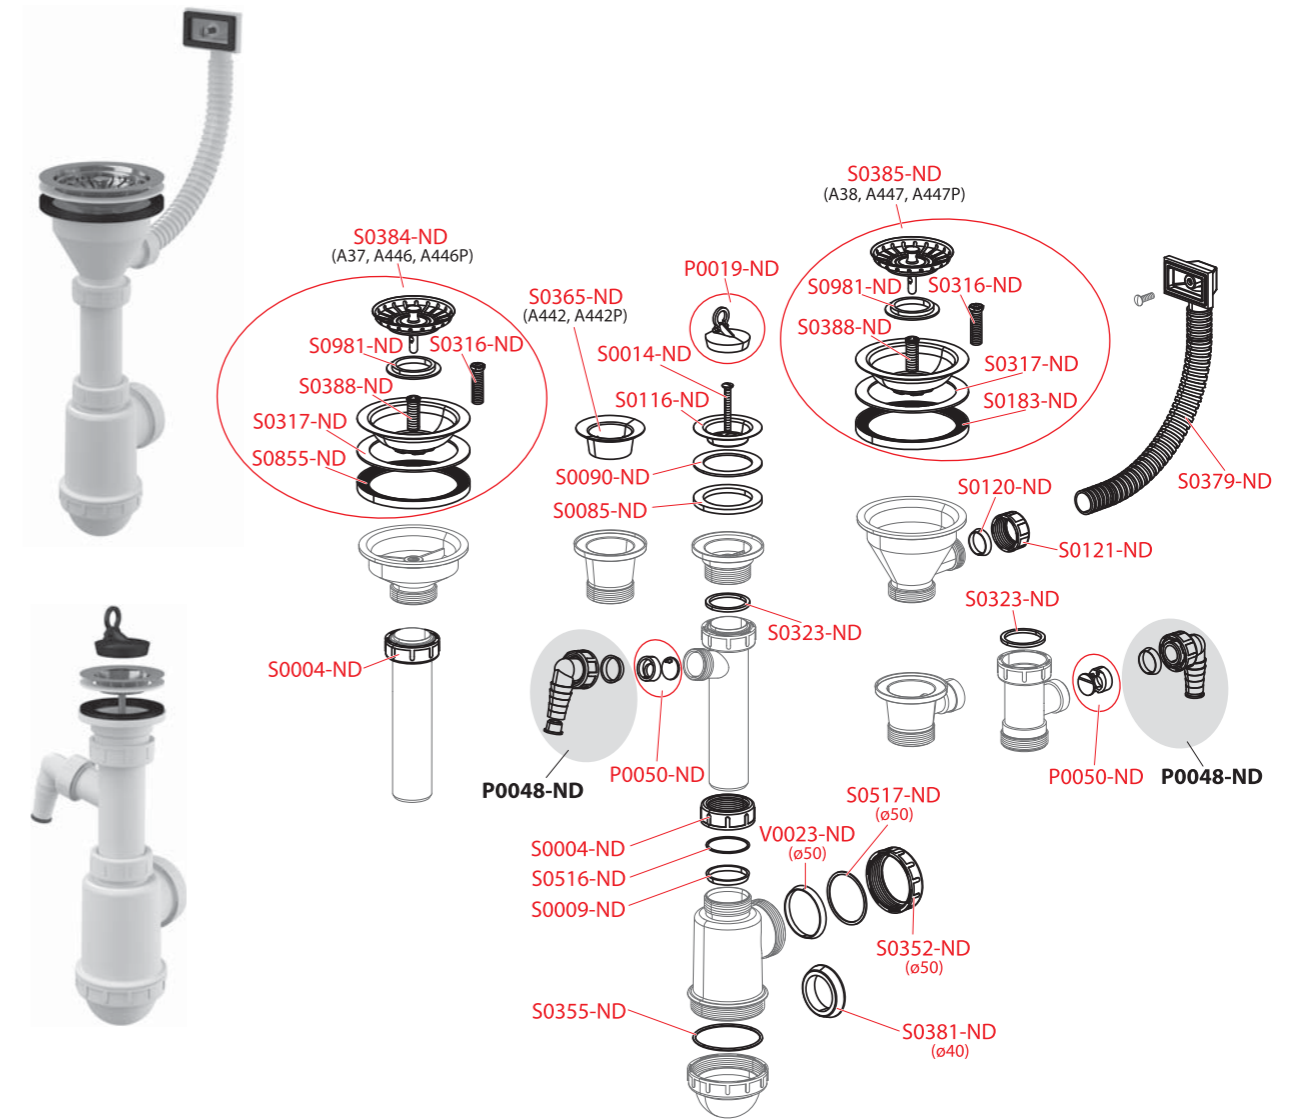

Order number	Description
S0973-ND	Rosette for ARV002
S0982-BLACK-ND	Plug CLICK/CLACK A392BLACK
S0982-ND	Plug CLICK/CLACK A392, A395
S0982B-ND	Plug CLICK/CLACK A392, A395 white
S0983-ND	Plug CLICK/CLACK A391, A394
S0985-ND	Plug CLICK/CLACK A393
S0993-ND	Odour trap A400 plastic pipe
S1383-ND	Rosette for A401
S1402-ND	CLICK/CLACK mechanism for A392C, A504CKM, A507CKM with top cleaning
S1403-ND	O-ring for A392C washbasin outlet CLICK/CLACK 5/4" metal, large, 2 pcs
S1521-ND	Key for wash-basin outlet 5/4"
S1523-ND	Shaped sealing for metal washbasin traps
S1530-ND	Conical sealing for metal wash basin traps
S1542-ND	CLICK/CLACK mechanism for A392C, A504CKM, A507CKM, A465C-50 with top cleaning

A33, A34, A37, A38, A331, A33P, A441, A442, A443, A444, A446, A447, A441P, A442P, A443P, A444P, A446P, A447P