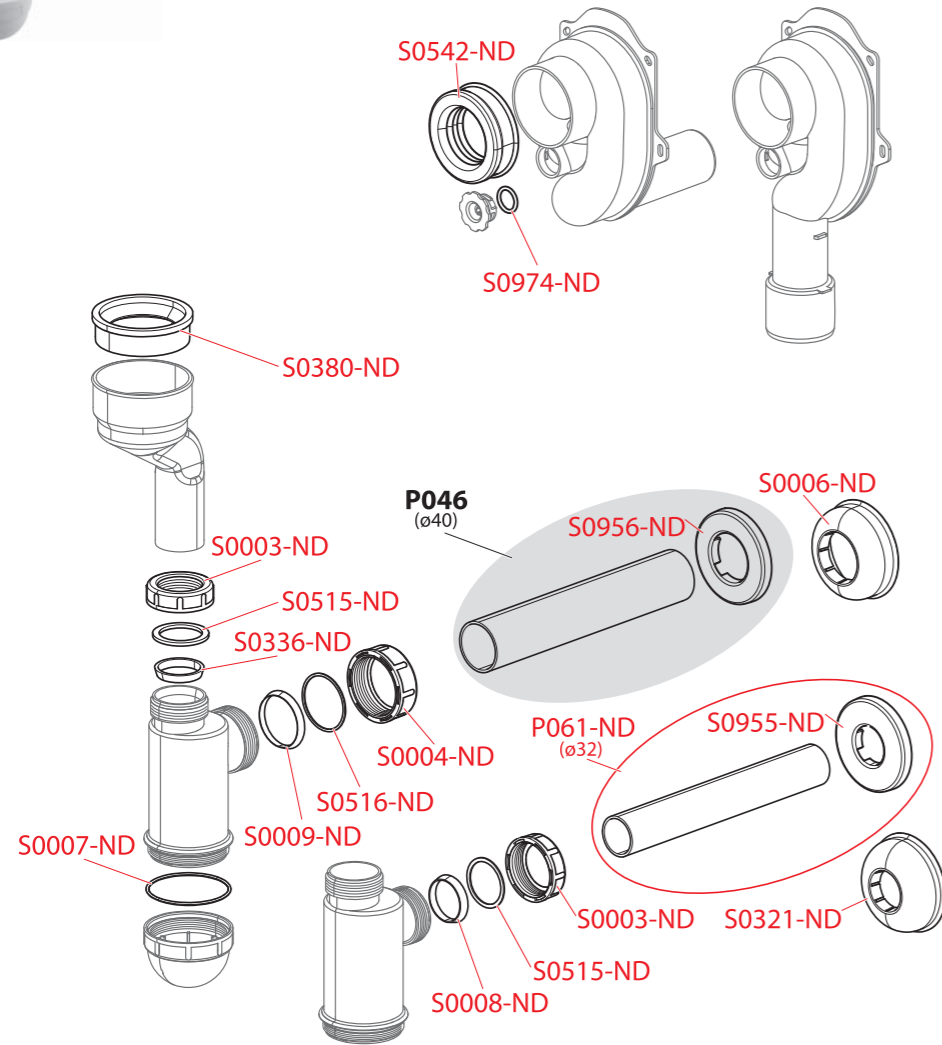

A45A, A45B, A45C

Order number	Description
P061-ND	Pipe DN32 with rosette
S0003-ND	Nut G1 1/4"
S0004-ND	Nut G1 1/2" (bath, shower, washbasin traps)
S0006-ND	Rosette DN40
S0007-ND	O-ring 58x2 (washbasin traps)
S0008-ND	Conical sealing 36x31,5x5 (bath and shower traps)
S0009-ND	Conical sealing 44x39x5 (bath, shower, wash-basin and sink traps)
S0321-ND	Rosette DN32

Order number	Description
S0336-ND	Conical sealings white
S0380-ND	Cuff of urinal trap
S0515-ND	Friction ring DN32
S0516-ND	Friction ring DN40
S0542-ND	Cuff for A45B, A45C
S0955-ND	Rosette DN32
S0956-ND	Rosette DN40
S0974-ND	O-ring 15x2,5