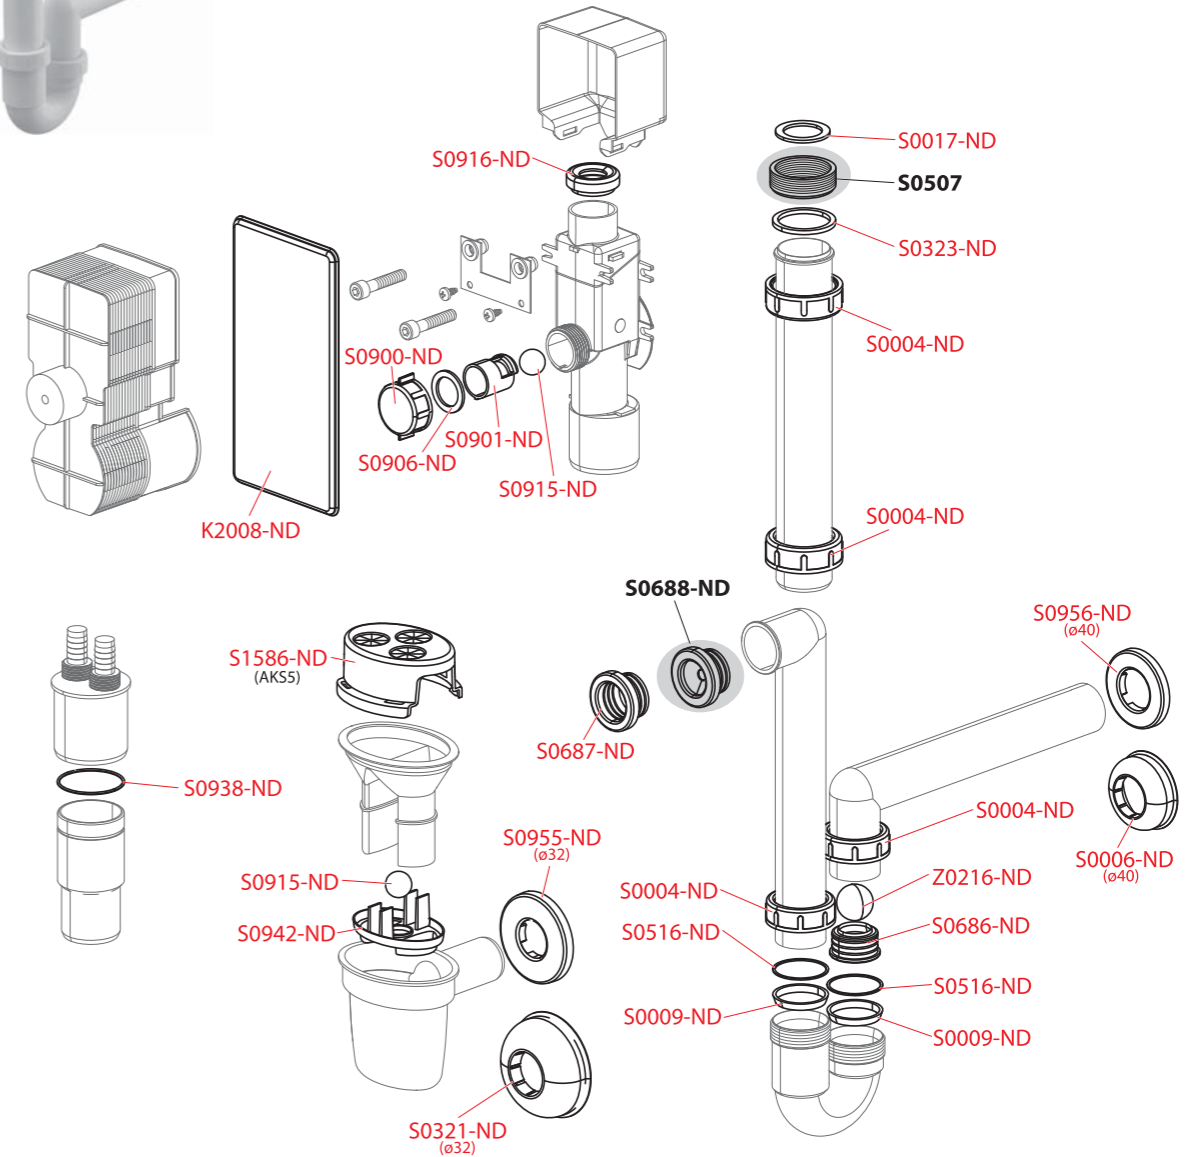

AKS1, AKS2, AKS3, AKS4, AKS5, AKS6, AKS1Z

Order number	Description
K2008-ND	Cover for washing mashine trap
S0004-ND	Nut G1 1/2" (bath, shower, washbasin traps)
S0006-ND	Rosette DN40
S0009-ND	Conical sealing 44x39x5 (bath, shower, wash-basin and sink traps)
S0017-ND	Sealings 39x28x2 (washbasin traps)
S0321-ND	Rosette DN32
S0323-ND	Sealing 45x37x3
S0516-ND	Friction ring DN40
S0686-ND	Ball holder
S0687-ND	Wrapping seal 36/32
S0900-ND	Nut for washing maching trap

Order number	Description
S0901-ND	Insert for condensation trap
S0906-ND	Sealing 31x22x2
S0915-ND	Ball 0,72-PP
S0916-ND	Shaped sealing
S0938-ND	O-ring 40x1,5
S0942-ND	Flap of condensation trap
S0955-ND	Rosette DN32
S0956-ND	Rosette DN40
S1586-ND	Holder of trap for dripping condensate
Z0216-ND	Ball brushed DN1,138"