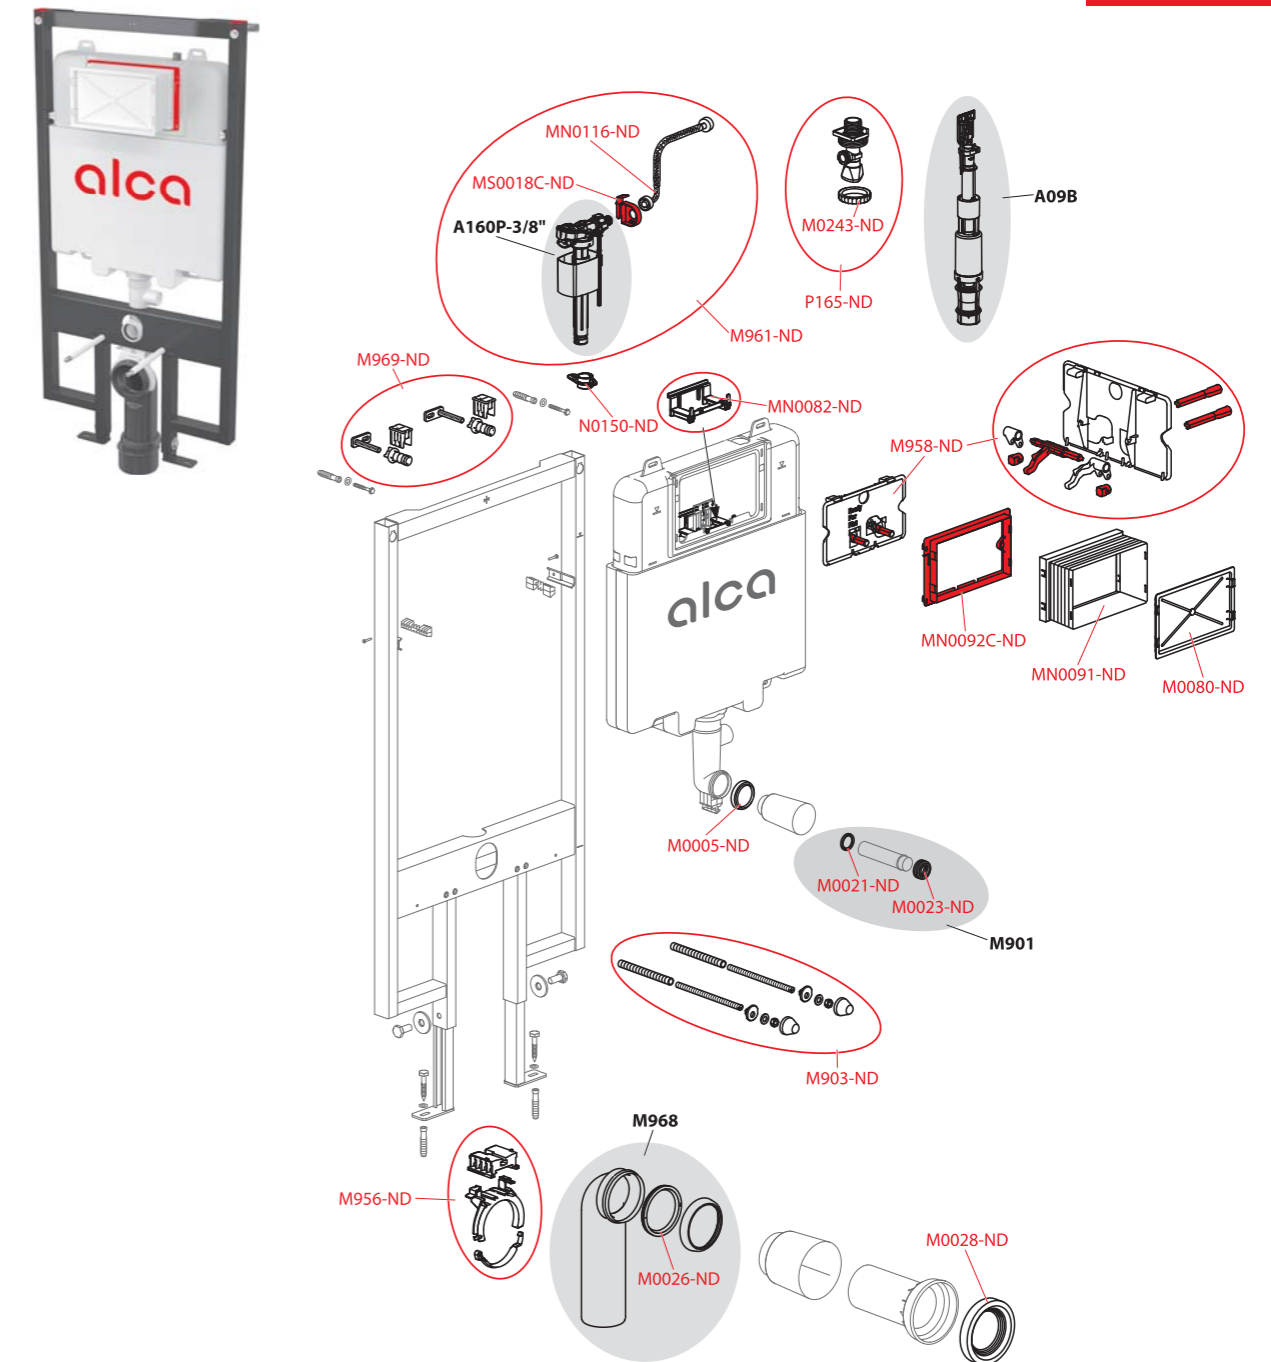

AM1101/1200

Order number	Description
M0005-ND	Water supply ring A100
M0021-ND	Inlet sealing (WC modules)
M0023-ND	Wrapping seal 45x58x25 (WC modules)
M0026-ND	Waste sealing (WC modules)
M0028-ND	Coupler sealing
M0080-ND	Sleeve lid
M0243-ND	Nut for angle valve bracket
M903-ND	Threaded rods + accessories
M956-ND	Sliding waste pipe holder
M958-ND	Cover with mechanism for WC modules Slim (range AM)

Order number	Description
M961-ND	Set for exchange of inlet fill valve and hose for WC module Slim AM
M969-ND	Wall mounting kit Easy Lock - Slim
MN0082-ND	Spacer for WC cistern Slim
MN0091-ND	Frame sleeve
MN0092C-ND	Frame for WC module sleeve (range AM)
MN0116-ND	Pipe with O-ring for module Slim range AM
MS0018C-ND	Inlet fill valve bracket for modules Slim (range AM)
N0150-ND	Spacer for inlet fill valve - Slim
P165-ND	Angle valve SCHELL with bracket and nut