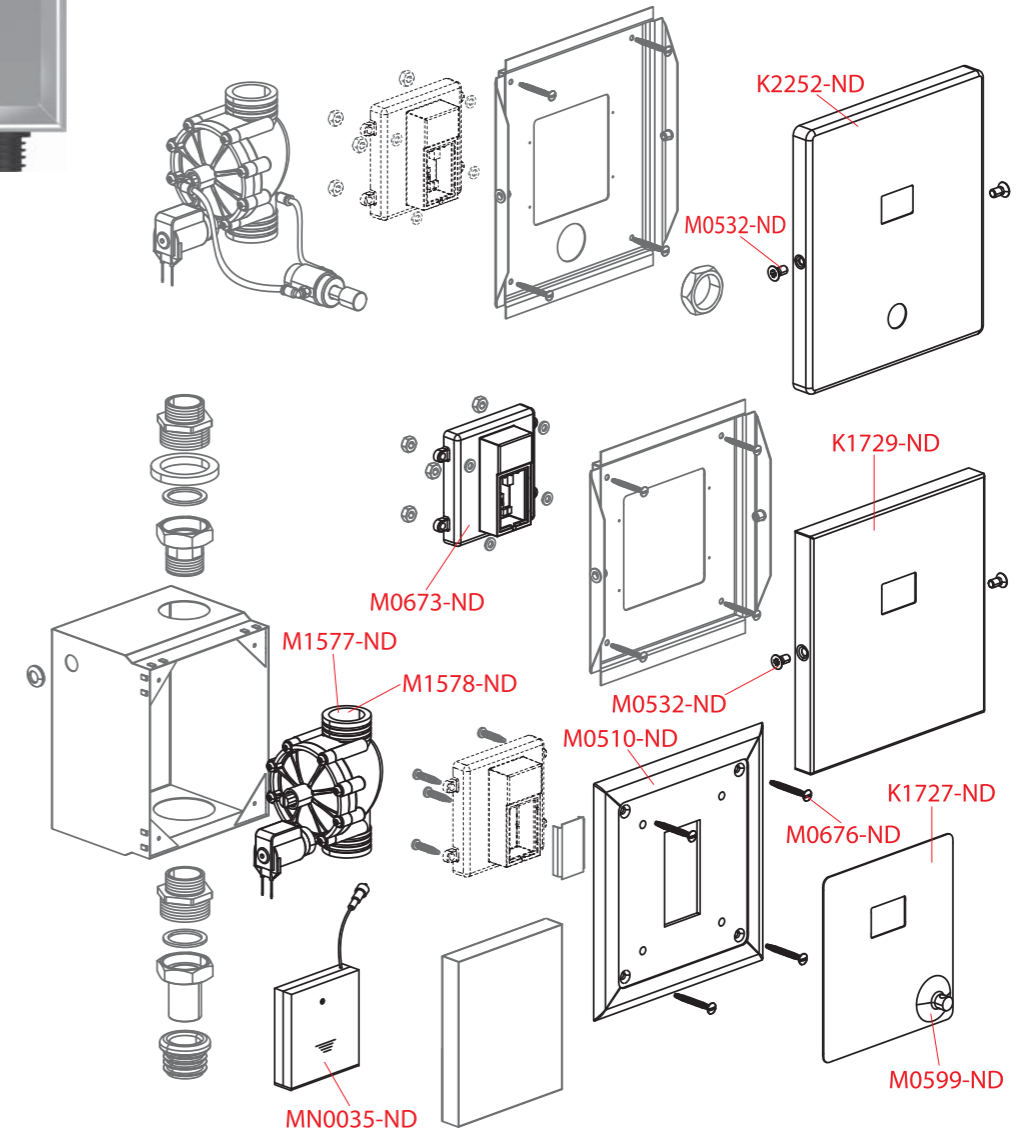

ASP3

Order number	Description
K1727-ND	Frame cover for WC sensors
K1729-ND	Stainless steel frame for WC sensor
K2252-ND	Stainless steel frame for WC sensor ASP3-KT
M0510-ND	Plate for WC sensor, chrome-plated
M0532-ND	Screw M 4×10
M0599-ND	Suction pad 30 mm
M0673-ND	Complete infra sensor with valve for WC sensor
M0676-ND	Screw 3,5×32
M1577-ND	Valve for sensor
M1578-ND	Valve for sensor – battery operated
MN0035-ND	Battery box