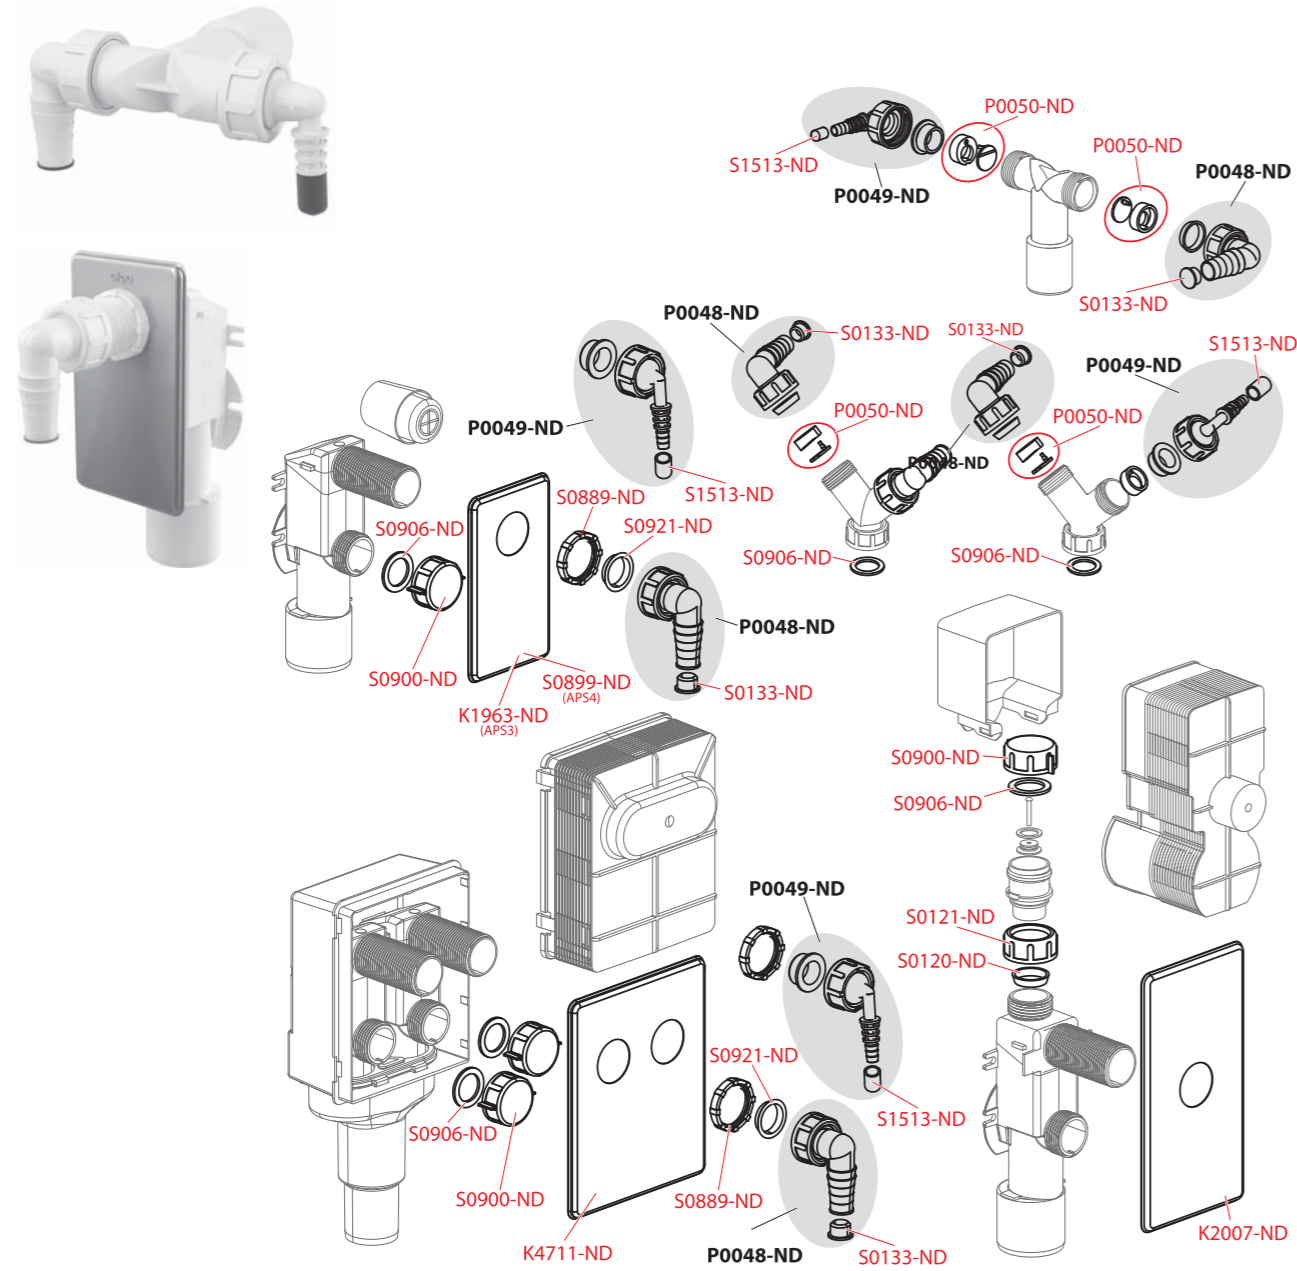

APS3, APS4, APS6, P148, APS3P, P148Z, P149Z, P155Z, P156Z

Order number	Description
K1963-ND	Cover for washing mashine trap – stainless steel
K2007-ND	Cover for washing mashine trap – stainless steel
K4711-ND	Cover for washing mashine trap APS6
P0050-ND	Washer + flap
S0120-ND	Conical sealings 28×25×5 (wash-basin and sink traps)
S0121-ND	Nut G1"
S0133-ND	Cover 3 pcs
S0889-ND	Nut G1"
S0899-ND	Plate for washing mashine trap – white
S0900-ND	Nut for washing machinge trap
S0906-ND	Sealing 31×22×2
S0921-ND	Shaped sealing
S1513-ND	Cover 3 pcs